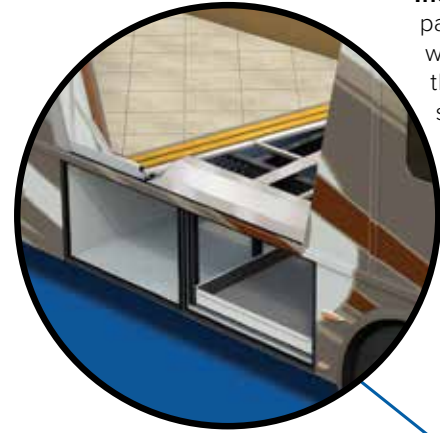

NAVIGATOR TITAN BRIDGE
340hp

Rated up to 21,000 lbs., V-Ride allows for more luxury amenities, additional cargo capacity and superior roll stability.

Increased Storage: Oversized pass-through storage re-engineered with slide rails integrated into the floor, creating more storage space and easier access.

OptiView is the RV industry's first LED instrument cluster, featuring bright, clear graphics, colors and menus. 360-degree camera system capability, Bluetooth® connectivity and on-demand operation add convenience and control.