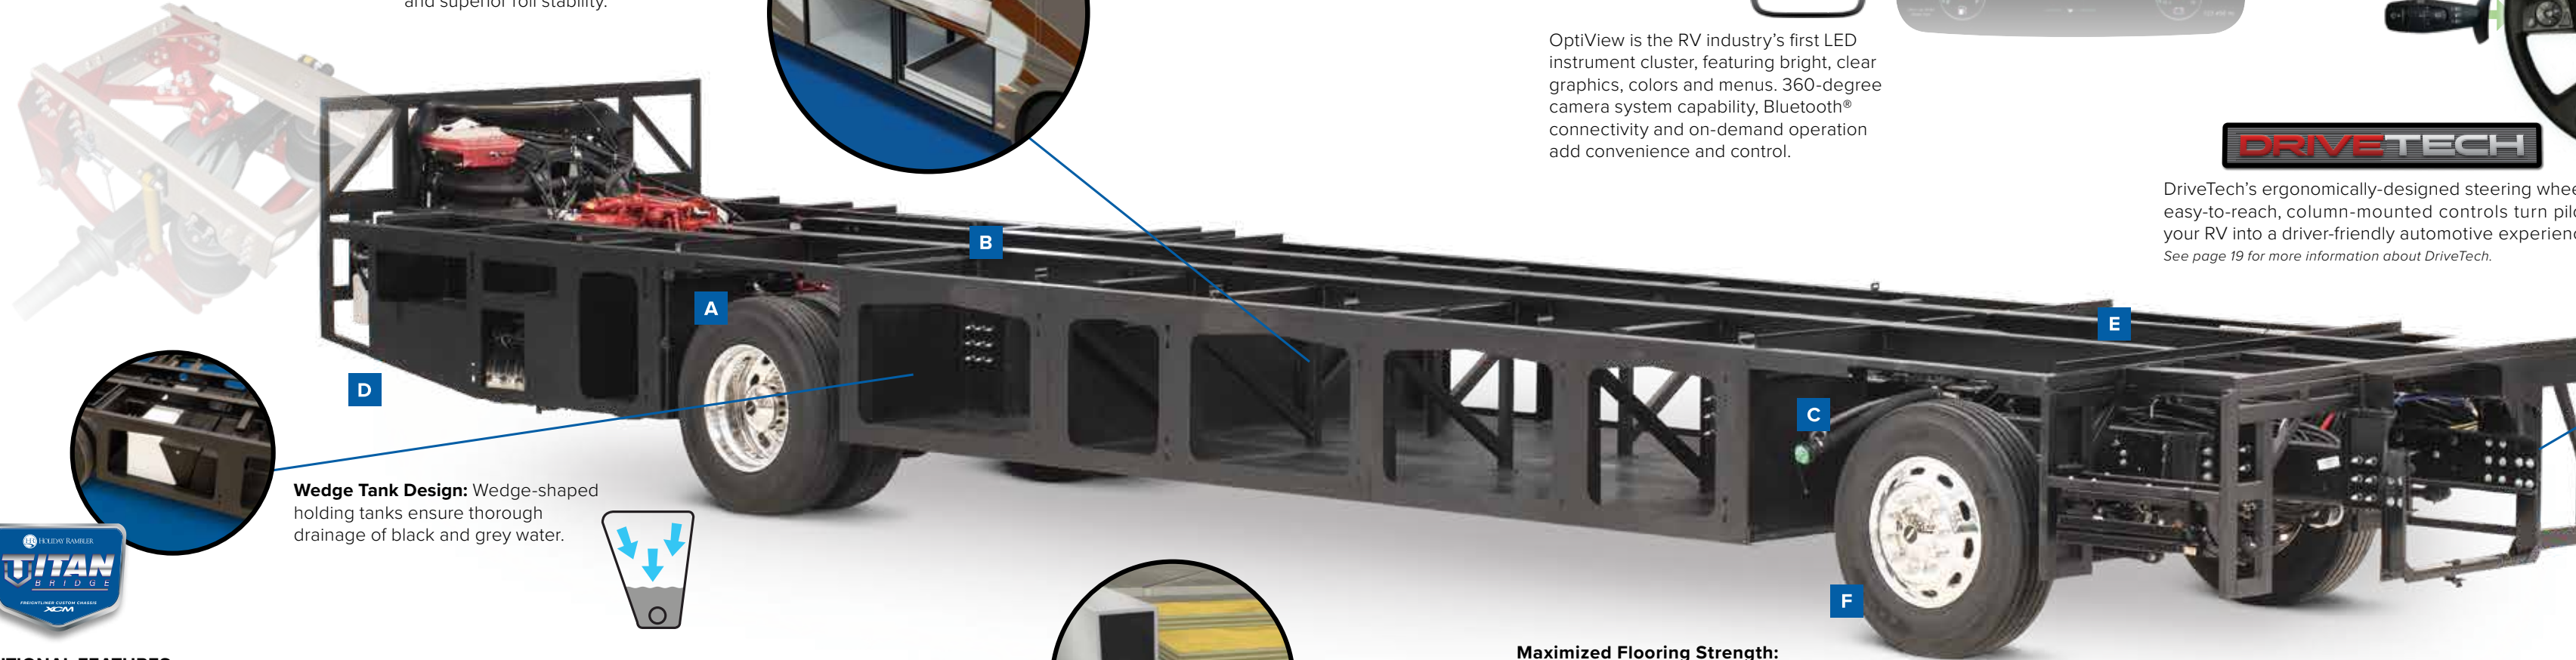

All-new exterior graphics and color palettes in four stunning designs are sure to turn heads for 2020.

From the front to the back, the Navigator leaves no detail out. Drivers will find a digital automotive-inspired cockpit with dual monitors, chefs will find an induction cooktop, and all passengers sleeping in the master suite will enjoy an articulating bed. Best of all, it's all built on the tough Titan Bridge Platform, so you can have your cake and eat it, too.

Titan Bridge foundation combines the unrivaled strength and storage capacity of Holiday Rambler's exclusive modular design with the high-performance innovation of a Freightliner chassis—all backed by the nation's largest service support network. The new Titan Bridge brings performance and peace of mind together, perfectly.

Titan Bridge XCM is the foundation for the Navigator Holiday Rambler model.

A STRONGER, LIGHTER FRAME FOR SUPERIOR STRENGTH, CAPACITY AND PERFORMANCE.

NAVIGATOR TITAN BRIDGE
340hp

Rated up to 21,000 lbs., V-Ride allows for more luxury amenities, additional cargo capacity and superior roll stability.

DriveTech's ergonomically-designed steering wheel and easy-to-reach, column-mounted controls turn piloting your RV into a driver-friendly automotive experience. See page 19 for more information about DriveTech.