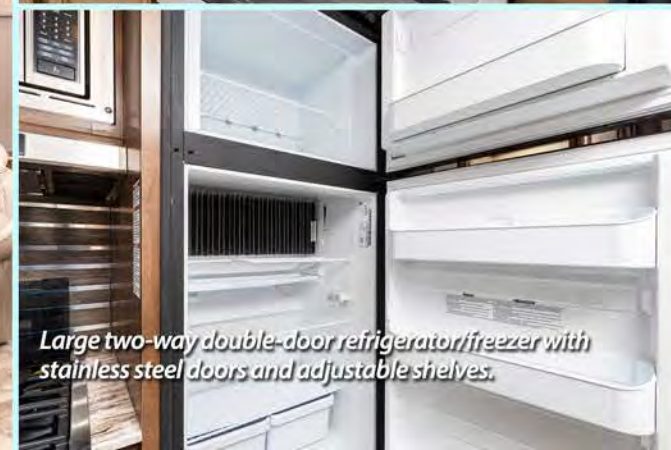

At every stop, over every mile, you'll enjoy the luxury and comfort that made BT Cruiser famous.

BT Cruiser - Long famous for the innovative use of interior space, like the 5245, shown here.

Undermount stainless steel sink, single-lever high-arc faucet, and optional solid-surface counters

BT Cruiser life means great meals in a gourmet kitchen.

Enjoy the latest designer-approved styles, stainless steel appliances, handcrafted cabinets, a family-sized refrigerator-freezer, plenty of counter space and storage, advanced LED lighting and GFI outlets just where you need them.

Gourmet gas oven and range with blue LED backlit controls, designer backsplash, and tinted glass cover.

Large two-way double-door refrigerator/freezer with stainless steel doors and adjustable shelves.