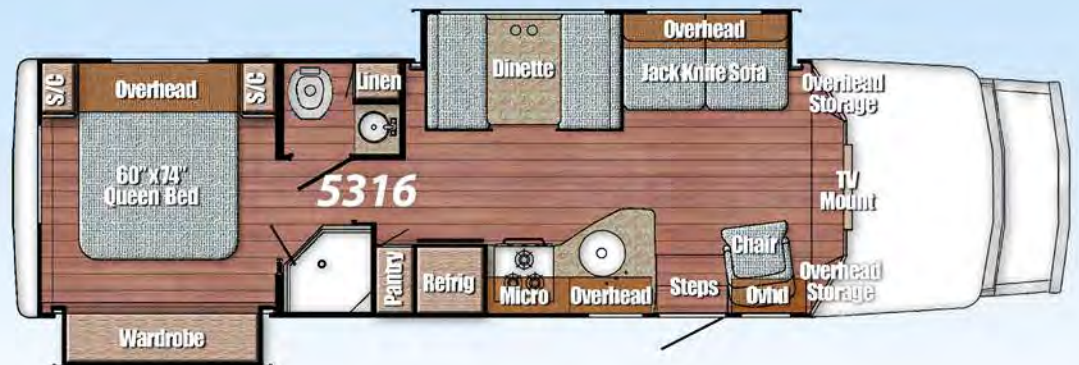

Specifications

	5210	5230	5240	5245	5255	5316
Length	22'1"	24'2"	22'9"	24'5"	28'7"	32'1"
Height (w/A/C)	10'6"	10'6"	10'6"	10'6"	10'6"	10'6"
Width	96"	96"	96"	96"	96"	96"
Interior Height	77"	77"	77"	77"	77"	77"
GVWR lbs.	12,500	12,500	12,500	12,500	14,500	14,500
Furnace BTUs	25,000	25,000	25,000	25,000	35,000	35,000
Fresh Water	35 Gal	35 Gal	33 Gal	37 Gal	44 Gal	37 Gal
Grey Tank	38 Gal	38 Gal	38 Gal	38 Gal	38 Gal	38 Gal
Black Tank	38 Gal	38 Gal	38 Gal	38 Gal	38 Gal	31 Gal
Hot Water	6 Gal	6 Gal	6 Gal	6 Gal	6 Gal	6 Gal
LP Capacity	42 lbs.	42 lbs.	42 lbs.	42 lbs.	42 lbs.	42 lbs.

Specifications are approximate. For actual weights, check the sticker in your unit.