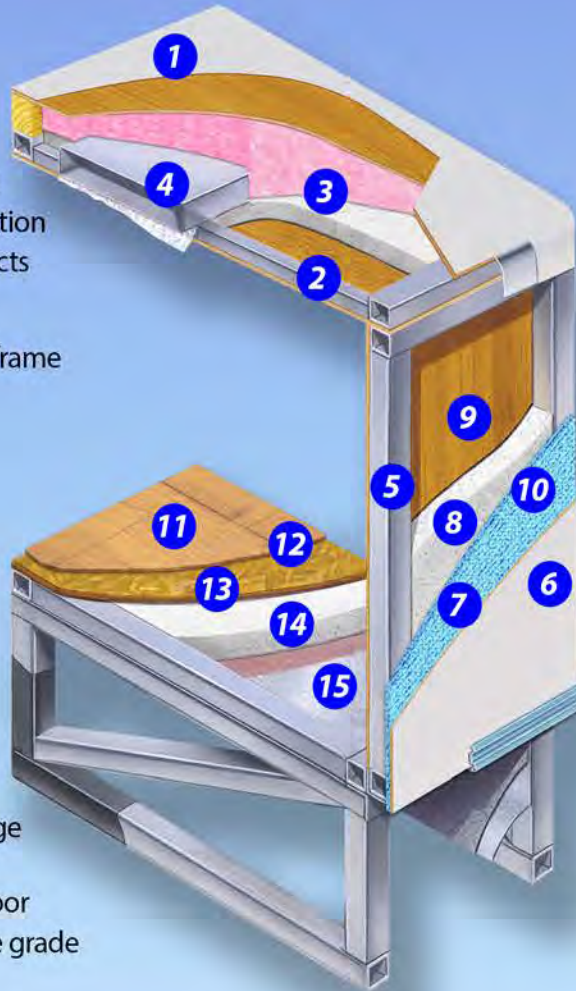

Build Quality

The BT Cruiser Roof

1. 1 Seamless laminated fiberglass roof
2. 2 Welded aluminum roof frame and trusses
3. 3 Rigid polyfoam and spun fiberglass insulation
4. 4 Foil-backed, insulated air conditioning ducts

The BT Cruiser Walls

1. 5 Welded square-tube aluminum skeleton frame for resilience, rigidity, and light weight
2. 6 Gleaming Gelcoat fiberglass exterior
3. 7 Structural Azdel synthetic substrate
4. 8 Rigid polyfoam insulation
5. 9 Structural wood panel with easy-care vinyl surface
6. 10 Robotically applied high-performance adhesives to bond all wall layers with heat and vacuum pressure

The BT Cruiser Floor

1. 11 Easy-clean vinyl flooring that covers the entire interior, including closets, storage and utility areas.
2. 12 Edge-to-edge glue to bond vinyl to subfloor
3. 13 Large-scale seamless (8' x 25' span) marine grade manufactured wood subfloor
4. 14 Rigid polyfoam insulation
5. 15 Full-length galvanized steel belly pan; part of our patented **Cradle of Strength**®

The AZDEL Advantage

Azdel is a synthetic fiber-based wall panel we use as the key structural barrier between the extremes of the outside environment and the interior living space.

Azdel can't absorb moisture, so it won't delaminate, rot or mildew like wood.

Azdel weighs half as much as the wood it replaces, yet it insulates against temperature and noise better than wood.