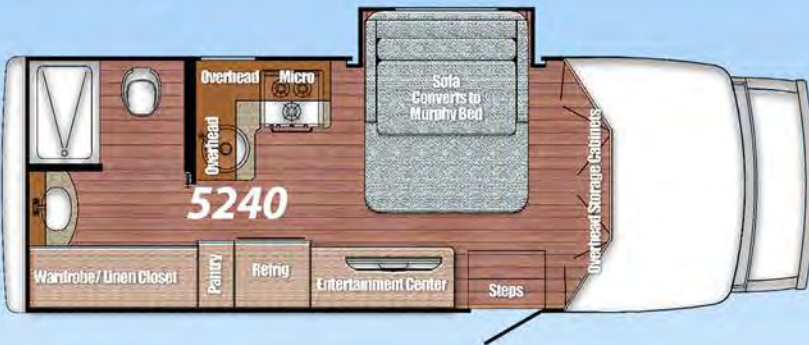

Huck-bolted hitch with 86,000 lbs. of sheer strength

Floor Plans

Specifications

	5210	5230	5240	5245	5255	5316
Length	22'1"	24'2"	22'9"	24'5"	28'7"	32'1"
Height (w/A/C)	10'6"	10'6"	10'6"	10'6"	10'6"	10'6"
Width	96"	96"	96"	96"	96"	96"
Interior Height	77"	77"	77"	77"	77"	77"
GVWR lbs.	12,500	12,500	12,500	12,500	14,500	14,500
Furnace BTUs	25,000	25,000	25,000	25,000	35,000	35,000
Fresh Water	35 Gal	35 Gal	33 Gal	37 Gal	44 Gal	37 Gal
Grey Tank	38 Gal	38 Gal	38 Gal	38 Gal	38 Gal	38 Gal
Black Tank	38 Gal	38 Gal	38 Gal	38 Gal	38 Gal	31 Gal
Hot Water	6 Gal	6 Gal	6 Gal	6 Gal	6 Gal	6 Gal
LP Capacity	42 lbs.	42 lbs.	42 lbs.	42 lbs.	42 lbs.	42 lbs.