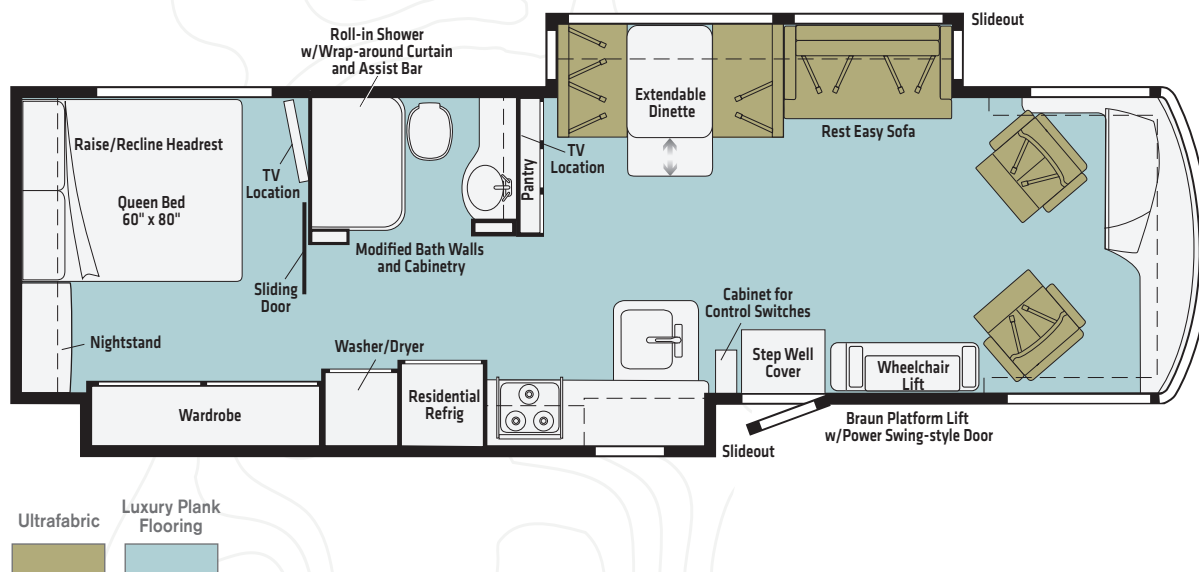

WINNEBAGO FORZA 34T AE

FORZA // 34T AE /

An Accessibility Enhanced Forza allows you to:

- Travel comfortably — and sleep in your own bed each night.
- Visit faraway places without the hassles of flying.
- Bring your pets or service animals along with you.
- Escape from the routine of everyday life and build lasting memories.

The following accessibility enhancements are standard on the 34T AE floorplan:

- Platform wheelchair lift with 800-pound lifting capacity
- Power swing-style door
- Wall-mount and key-fob remote controls allow wheelchair user to independently enter and exit the coach
- Expanded hallway and toilet areas for greater accessibility
- Large roll-in shower with assist bar
- Electric adjustable queen bed
- Extendable dinette

Accessible placement of:

- Systems monitor
- Generator and light switches
- Remote-control roof vents
- Adjustable showerhead

Available options include:

- Accessible location of microwave
- Folding bench seat for shower
- Additional assist bars

WEIGHTS | MEASURES

34T AE

Length	35'9"
Exterior Height¹	11'11"
Exterior Width²	8'5.5"
Exterior Storage³ (cu. ft.)	153
Awning Length	17'
Interior Height	6'8"
Interior Width	8'0.5"

1. The height of each model is measured to the top of the tallest standard feature and is based on the curb weight of a typically equipped unit. The actual height of your vehicle may vary by several inches depending on chassis or equipment variations. Please contact your dealer for further information.
2. Floorplans feature a wide-body design - over 96" In making your purchase decision, you should be aware that some states restrict access on some or all state roads to 96" in body width. Before making your purchase decision, you should confirm the road usage laws in the states of interest to you.
3. The load capacity of your motorhome is designated by weight, not by volume, so you cannot necessarily use all available space when loading your motorhome. Measurements are based on the most recent information available. See your dealer for specifications.

Not all items available in combination. See dealer for details.

Winnebago's® continuing program of product improvement makes specifications, equipment, model availability, and prices subject to change without notice. Published content reflects the most current product information at the time of printing. Please consult your dealer for individual vehicle features and specifications.

winnebago.com/AE
(800) 492-9135