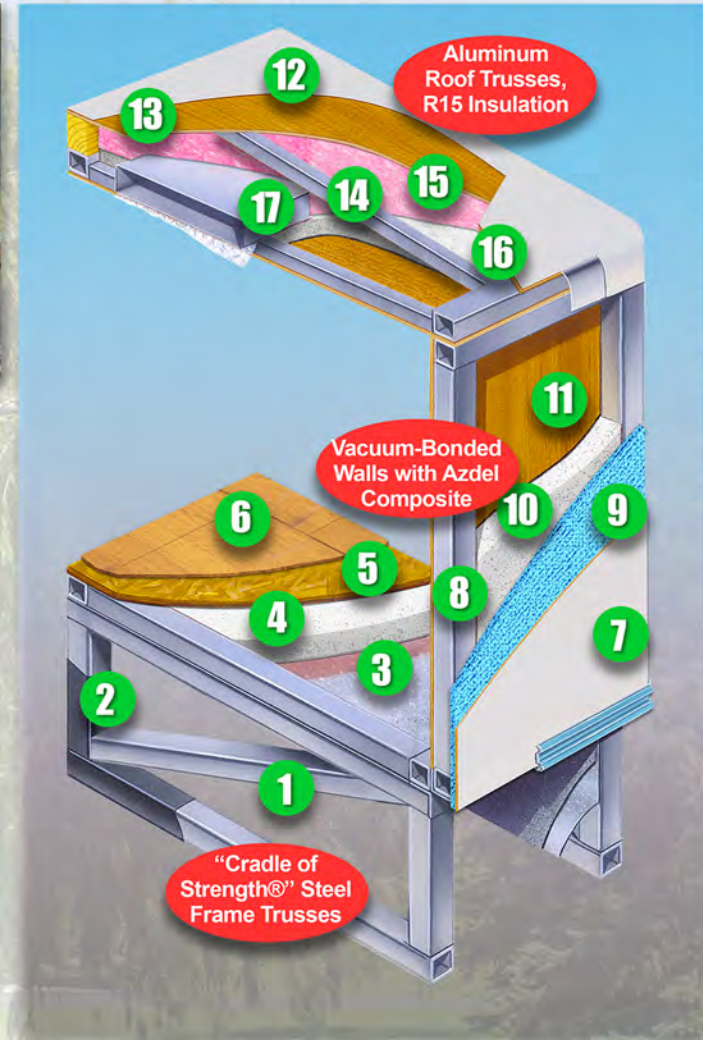

Because the safety of your family is important . . . We build a better way.

1. 1 "Cradle of Strength®" Construction (see below), with steel trusses rated for 6,000 lbs., for strength, stability, and reliable road manners
2. 2 Corrosion-resistant paint on Cradle of Strength® system
3. 3 Galvanized sheet steel laminated to steel subfloor
4. 4 High R-value rigid EPS floor insulation
5. 5 Tough, resilient, stable OSB floor deck
6. 6 Easy-care designer vinyl flooring
7. 7 High-gloss gelcoat exterior fiberglass
8. 8 Vacuum-bonded laminated walls with welded square-tube aluminum frame and heat-resistant urethane adhesives
9. 9 Azdel synthetic substrate - Odorless and Formaldehyde-free; won't rot, mildew, or absorb water; insulates better yet weighs half as much as plywood

1. 10 High R-value rigid EPS wall insulation
2. 11 Vinyl-clad interior wall paneling
3. 12 Flexible one piece seamless rubber roof
4. 13 3/8" walkable roof deck
5. 14 Aluminum roof trusses on 16" centers
6. 15 3" fiberglass batt insulation
7. 16 High R-value rigid EPS insulation
8. 17 Foil-backed rigid foam insulated air conditioning ducts for quick, even cooling

CRADLE OF STRENGTH

No one else gives you our exclusive "Cradle of Strength®"

Our unique "Cradle of Strength®" uses box-style trusses, each rated at 6,000 lbs., reinforcing steel stringers, steel cross-members, shields, welds, and other reinforcements to provide the most rigid, stable, and reliable foundation for your motor home. It's a Gulf Stream Coach exclusive!