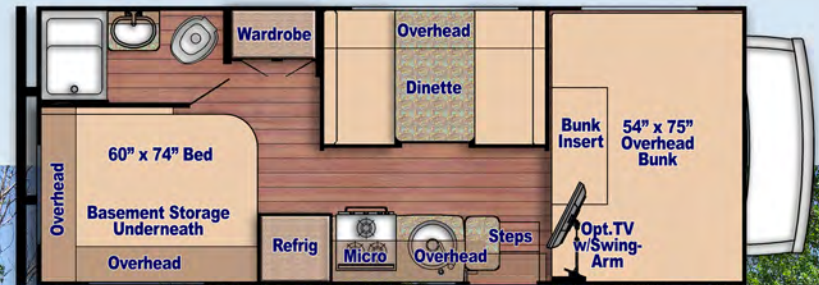

NEW! Ultimate Value **CONQUEST** Model 6237LE

If you've always dreamed of owning a Gulf Stream Coach motor home, and needed a special value to fit your family budget, here is the opportunity you've been looking for!

The value-priced 6237LE is built with the same construction and standard features as the rest of the model line, and even includes the money-saving Conquest Luxury Package.

Ask your Conquest Dealer about the all-new 6237LE. It's a dream-come-true for families on a budget!