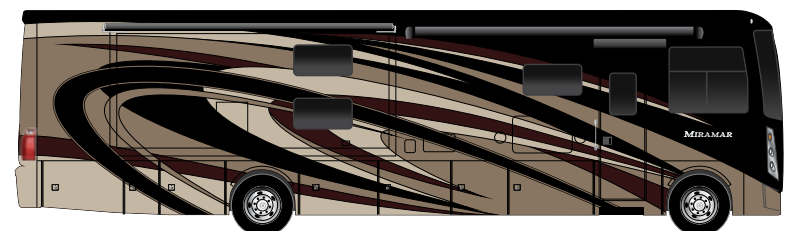

LACQUER RED FULL-BODY PAINT