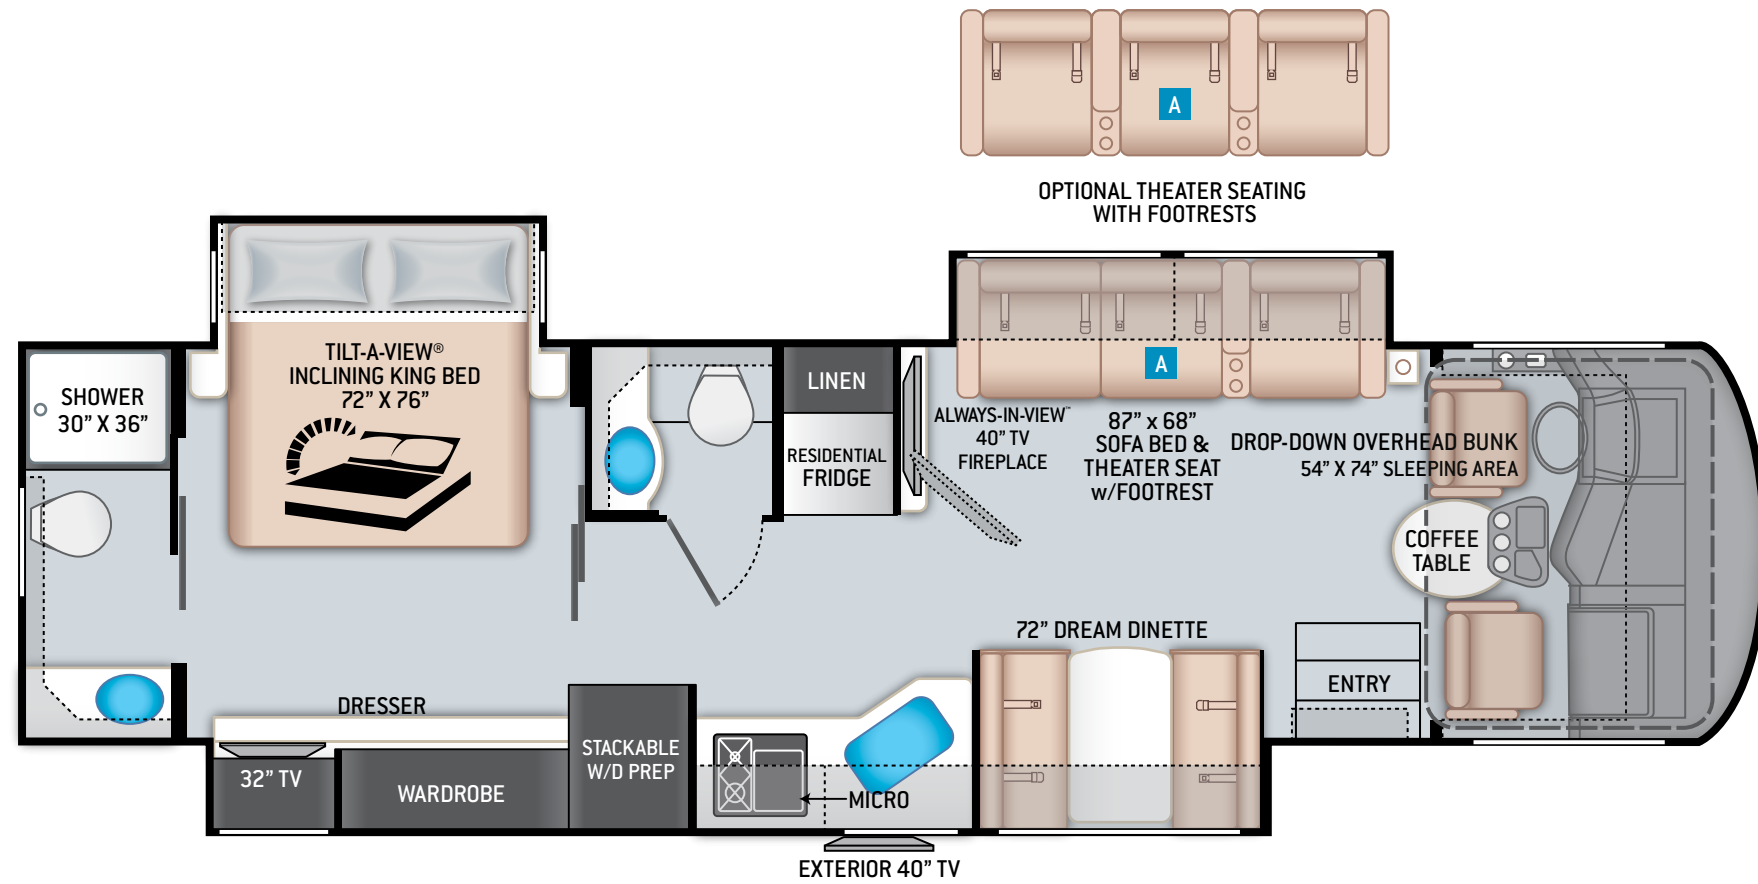

FLOOR PLANS

35.4

SPECIFICATIONS

	35.4
CHASSIS	Ford
GROSS VEHICLE (GVWR)	22,000
GROSS COMBINED (GCWR)	26,000
WHEEL BASE	242"
EXTERIOR LENGTH (W/O LADDER)	37'
EXTERIOR HEIGHT (W/AC)	12'-11"
EXTERIOR WIDTH (W/O MIRRORS)	101"
INTERIOR HEIGHT (LIVING AREA)	84"
AWNING SIZE	18'
FUEL (GAL)	80
LPG (LBS)	105
FRESH/WASTE/GRAY WATER (GAL)	100 / 40F-40R / 40F-40R
WATER HEATER (GAL)	Tankless
FURNACE (BTUS)	35,000
EXTERIOR STORAGE CAPACITY (CU. FT.)	158