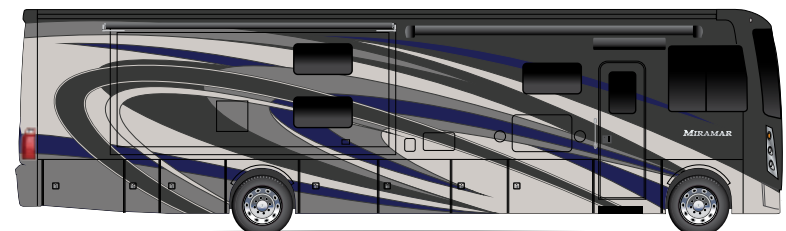

MIRAMAR[®]

EXTREMELY COMFORTABLE FOR THE LONG
HAUL AND ALL THE AMENITIES YOU NEED
FOR TURNING A WEEK INTO A LONGER
ESCAPE. THE MIRAMAR[®] FROM
THOR MOTOR COACH.

Made to fit.

MIRAMAR[®]

The reign of the work week is over, now it's your time. When everyone comes home late together and staying up after bedtime means something different than overtime. Be on your own schedule in a 2020 Miramar[®] from Thor Motor Coach.

EXTERIOR OPTIONS

COASTAL CRANBERRY **HD-MAX**

OCEAN FRONT **HD-MAX**

BLUE NOTE FULL-BODY PAINT

CRYSTAL SPRINGS FULL-BODY PAINT

LACQUER RED FULL-BODY PAINT

TRITON® V10 ENGINE

The 6.8L V10 engine has a proven track record of durability and low-hassle maintenance. Extremely smooth running with a commanding 320-horsepower and 460 lb.-ft. of torque.