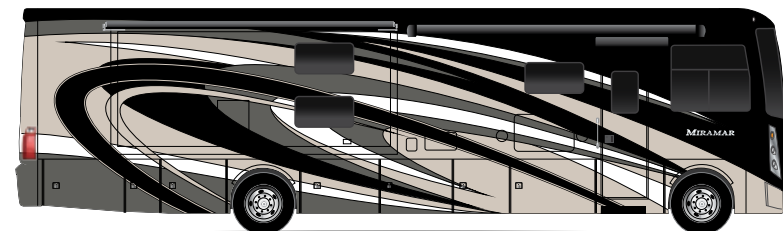

CRYSTAL SPRINGS FULL-BODY PAINT