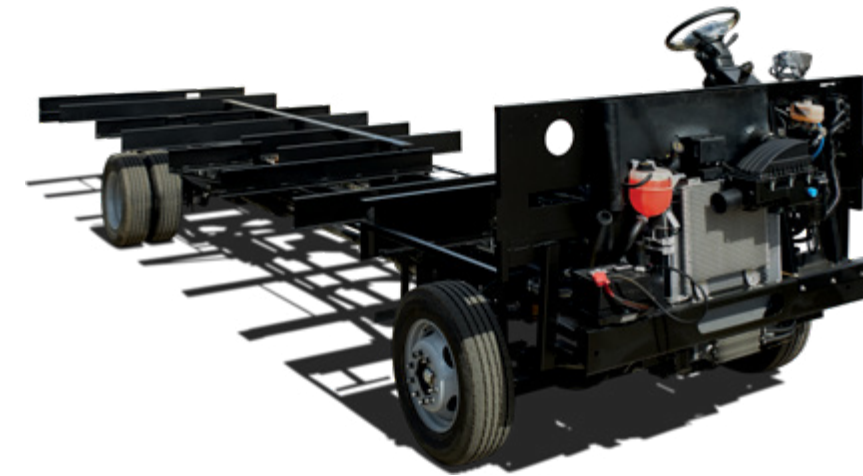

MIRAMAR[®]

EXTREMELY COMFORTABLE FOR THE LONG
HAUL AND ALL THE AMENITIES YOU NEED
FOR TURNING A WEEK INTO A LONGER
ESCAPE. THE MIRAMAR[®] FROM
THOR MOTOR COACH.

Made to fit.

MIRAMAR[®]

The reign of the work week is over, now it's your time. When everyone comes home late together and staying up after bedtime means something different than overtime. Be on your own schedule in a 2020 Miramar[®] from Thor Motor Coach.

EXTERIOR OPTIONS

COASTAL CRANBERRY **HD-MAX**

OCEAN FRONT **HD-MAX**

BLUE NOTE FULL-BODY PAINT

CRYSTAL SPRINGS FULL-BODY PAINT

LACQUER RED FULL-BODY PAINT

TRITON® V10 ENGINE

The 6.8L V10 engine has a proven track record of durability and low-hassle maintenance. Extremely smooth running with a commanding 320-horsepower and 460 lb.-ft. of torque.

POWER 4-WHEEL DISC ANTI-LOCK BRAKES

Maintains brake balance in heavy use and varying road conditions. Reduces wheel lock up and helps maintain superior steering control.

TORQSHIFT™ 6-SPEED AUTOMATIC TRANSMISSION