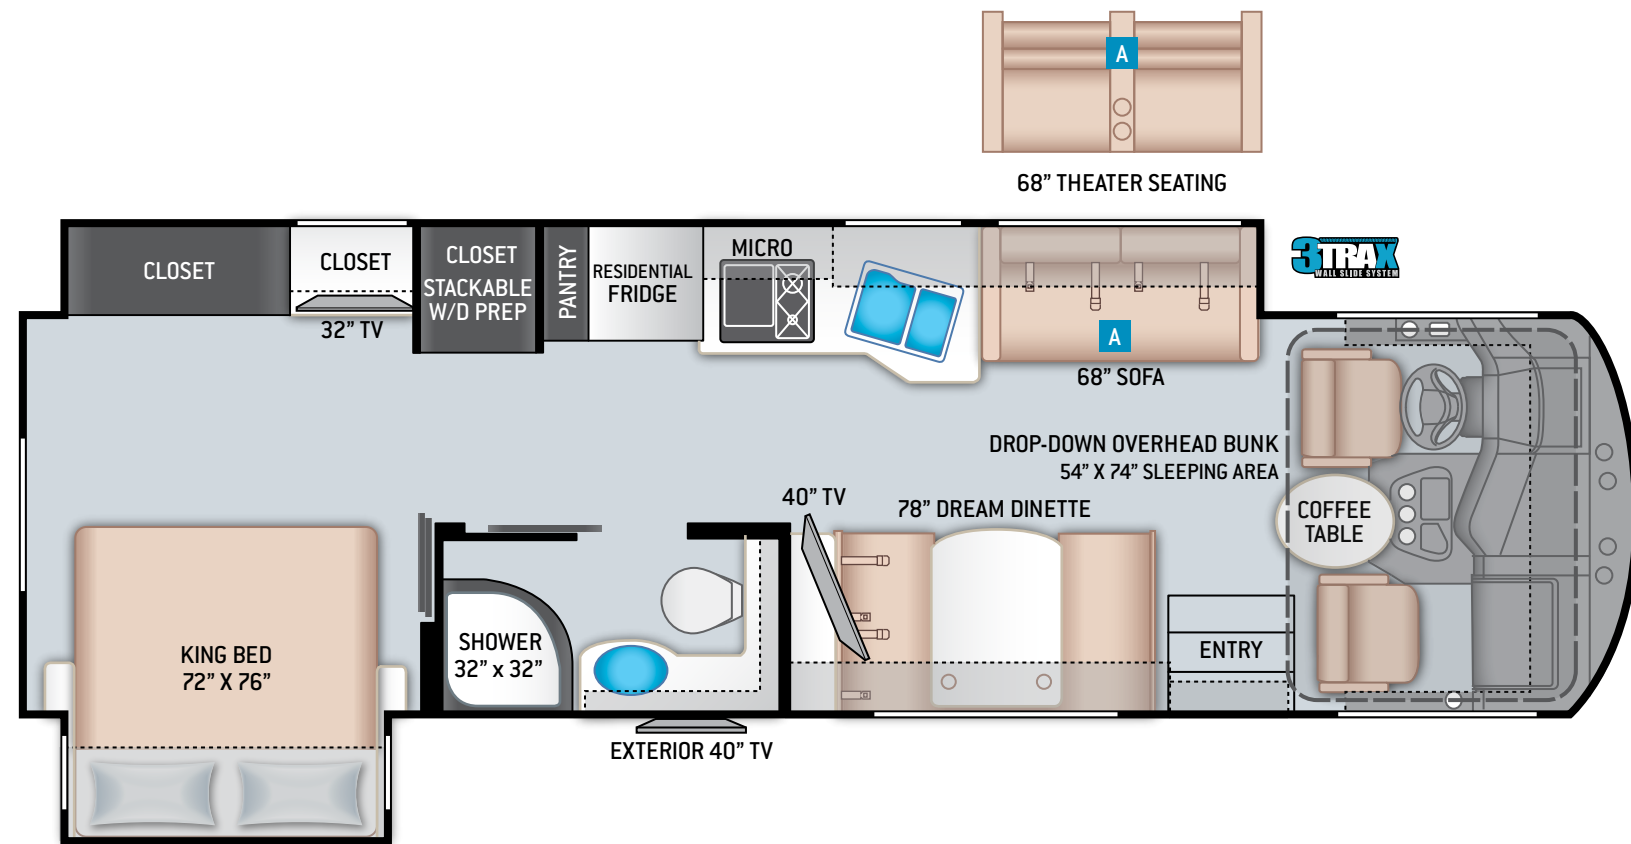

FLOOR PLANS

32.2

SPECIFICATIONS

32.2

CHASSIS	Ford
GROSS VEHICLE (GVWR)	22,000
GROSS COMBINED (GCWR)	26,000
WHEEL BASE	228"
EXTERIOR LENGTH (W/O LADDER)	34'-1"
EXTERIOR HEIGHT (W/AC)	12'-11"
EXTERIOR WIDTH (W/O MIRRORS)	101"
INTERIOR HEIGHT (LIVING AREA)	84"
AWNING SIZE	20'
FUEL (GAL)	80
LPG (LBS)	105
FRESH/WASTE/GRAY WATER (GAL)	100 / 40 / 40
WATER HEATER (GAL)	Tankless
FURNACE (BTUS)	35,000
EXTERIOR STORAGE CAPACITY (CU. FT.)	147

FLOOR PLANS

35.2

SPECIFICATIONS

	35.2
CHASSIS	Ford
GROSS VEHICLE (GVWR)	22,000
GROSS COMBINED (GCWR)	26,000
WHEEL BASE	242"
EXTERIOR LENGTH (W/O LADDER)	37'
EXTERIOR HEIGHT (W/AC)	12'-11"
EXTERIOR WIDTH (W/O MIRRORS)	101"
INTERIOR HEIGHT (LIVING AREA)	84"
AWNING SIZE	20'
FUEL (GAL)	80
LPG (LBS)	105
FRESH/WASTE/GRAY WATER (GAL)	100 / 40 / 40F-30R
WATER HEATER (GAL)	Tankless
FURNACE (BTUS)	35,000
EXTERIOR STORAGE CAPACITY (CU. FT.)	180

FLOOR PLANS

35.4

SPECIFICATIONS

	35.4
CHASSIS	Ford
GROSS VEHICLE (GVWR)	22,000
GROSS COMBINED (GCWR)	26,000
WHEEL BASE	242"
EXTERIOR LENGTH (W/O LADDER)	37'
EXTERIOR HEIGHT (W/AC)	12'-11"
EXTERIOR WIDTH (W/O MIRRORS)	101"
INTERIOR HEIGHT (LIVING AREA)	84"
AWNING SIZE	18'
FUEL (GAL)	80
LPG (LBS)	105
FRESH/WASTE/GRAY WATER (GAL)	100 / 40F-40R / 40F-40R
WATER HEATER (GAL)	Tankless
FURNACE (BTUS)	35,000
EXTERIOR STORAGE CAPACITY (CU. FT.)	158

BEDROOM & BATHROOM

- ◆ King Size Bed (32.2)
- ◆ King Size Bed with Tilt-A-View® Inclining Bed Mechanism (35.2, 35.4 & 37.1)
- ◆ Bedroom 110-volt Outlet on Inverter for CPAP Machine
- ◆ Designer Headboard, Bedspread & Pillow Shams
- ◆ Bunk Beds – Converts to Sofa or Closet (37.1)