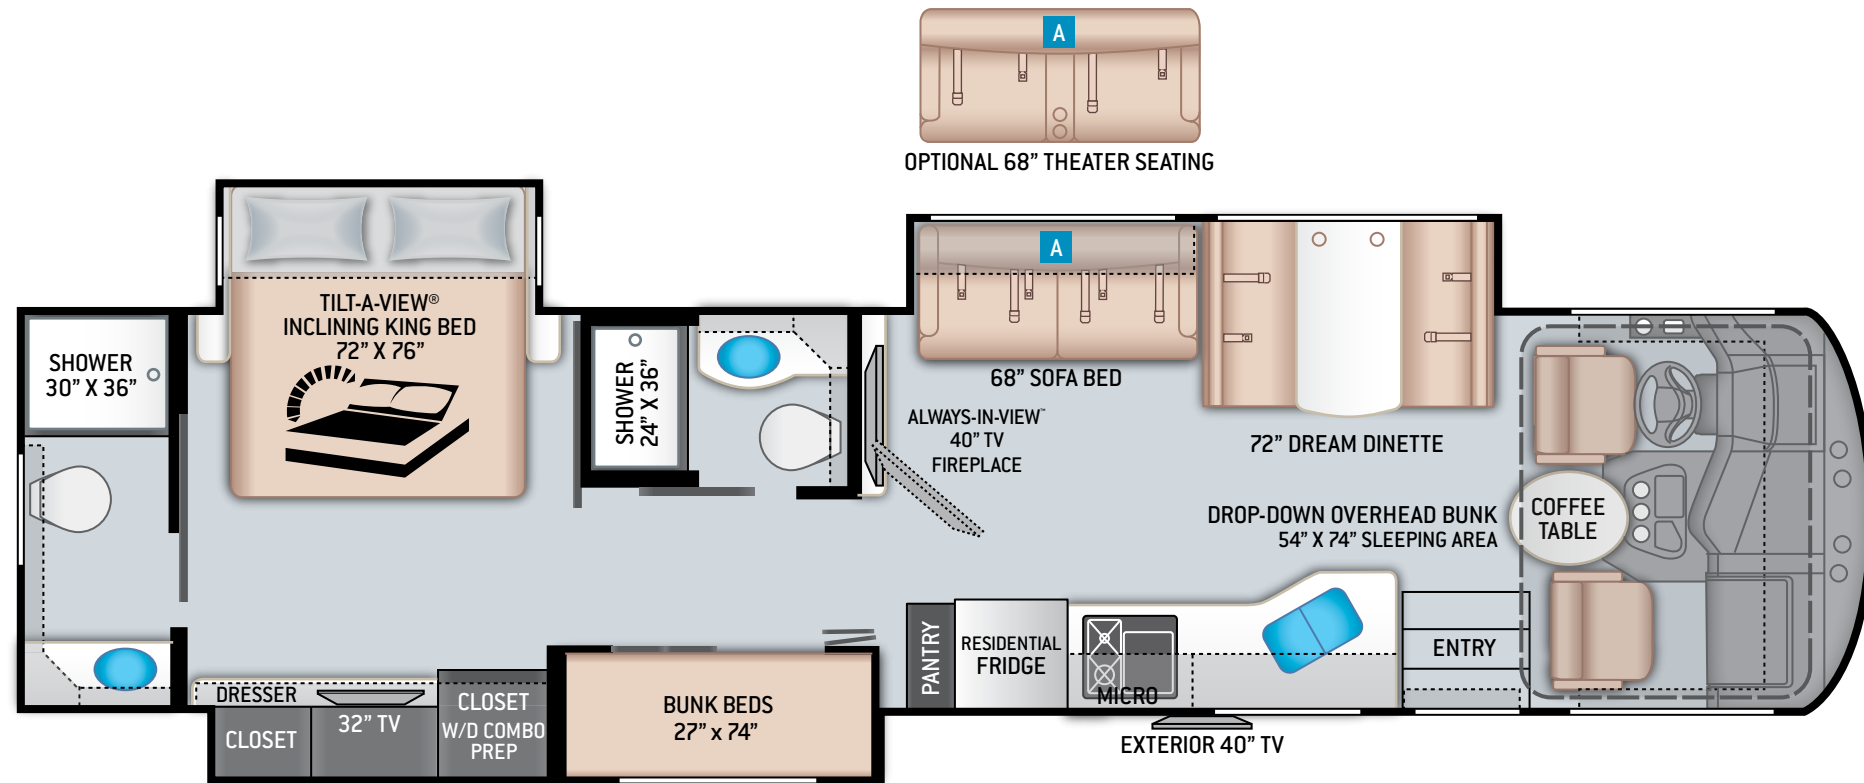

FLOOR PLANS

35.2

SPECIFICATIONS

	35.2
CHASSIS	Ford
GROSS VEHICLE (GVWR)	22,000
GROSS COMBINED (GCWR)	26,000
WHEEL BASE	242"
EXTERIOR LENGTH (W/O LADDER)	37'
EXTERIOR HEIGHT (W/AC)	12'-11"
EXTERIOR WIDTH (W/O MIRRORS)	101"
INTERIOR HEIGHT (LIVING AREA)	84"
AWNING SIZE	20'
FUEL (GAL)	80
LPG (LBS)	105
FRESH/WASTE/GRAY WATER (GAL)	100 / 40 / 40F-30R
WATER HEATER (GAL)	Tankless
FURNACE (BTUS)	35,000
EXTERIOR STORAGE CAPACITY (CU. FT.)	180

FLOOR PLANS

35.4

SPECIFICATIONS

	35.4
CHASSIS	Ford
GROSS VEHICLE (GVWR)	22,000
GROSS COMBINED (GCWR)	26,000
WHEEL BASE	242"
EXTERIOR LENGTH (W/O LADDER)	37'
EXTERIOR HEIGHT (W/AC)	12'-11"
EXTERIOR WIDTH (W/O MIRRORS)	101"
INTERIOR HEIGHT (LIVING AREA)	84"
AWNING SIZE	18'
FUEL (GAL)	80
LPG (LBS)	105
FRESH/WASTE/GRAY WATER (GAL)	100 / 40F-40R / 40F-40R
WATER HEATER (GAL)	Tankless
FURNACE (BTUS)	35,000
EXTERIOR STORAGE CAPACITY (CU. FT.)	158

FLOOR PLANS

37.1

SPECIFICATIONS

	37.1
CHASSIS	Ford
GROSS VEHICLE (GVWR)	24,000
GROSS COMBINED (GCWR)	30,000
WHEEL BASE	262"
EXTERIOR LENGTH (W/O LADDER)	38'-11"
EXTERIOR HEIGHT (W/AC)	12'-11"
EXTERIOR WIDTH (W/O MIRRORS)	101"
INTERIOR HEIGHT (LIVING AREA)	84"
AWNING SIZE	15'
FUEL (GAL)	80
LPG (LBS)	105
FRESH/WASTE/GRAY WATER (GAL)	100 / 40F-40R / 40F-40R
WATER HEATER (GAL)	Tankless
FURNACE (BTUS)	35,000
EXTERIOR STORAGE CAPACITY (CU. FT.)	216

BEDROOM & BATHROOM

- ◆ King Size Bed (32.2)
- ◆ King Size Bed with Tilt-A-View® Inclining Bed Mechanism (35.2, 35.4 & 37.1)
- ◆ Bedroom 110-volt Outlet on Inverter for CPAP Machine
- ◆ Designer Headboard, Bedspread & Pillow Shams
- ◆ Bunk Beds – Converts to Sofa or Closet (37.1)