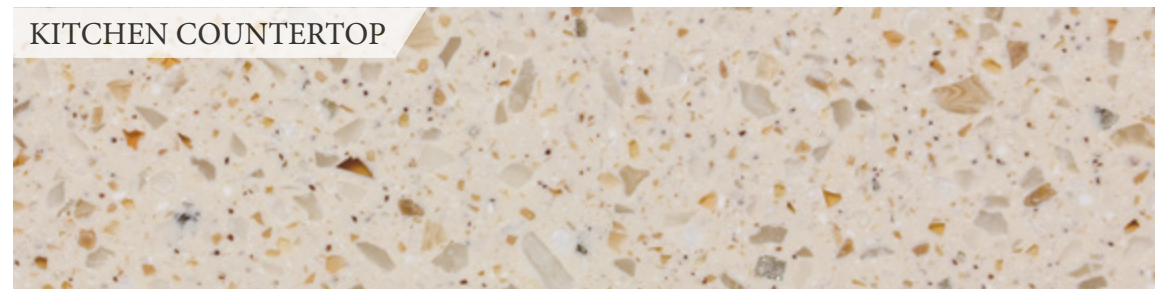

INTERIOR OPTIONS

BLACK MAGIC

CRYSTAL CLIFFS

SKYBRIDGE

SPECIAL FEATURES

Winegard® Connect™ 2.0
4G LTE Router and WiFi Extender

100-gal Fresh Water Tank

Power Drop-Down Hide-Away
Overhead Bunk with Cotton Cloud™
Mattress & Bunk Ladder