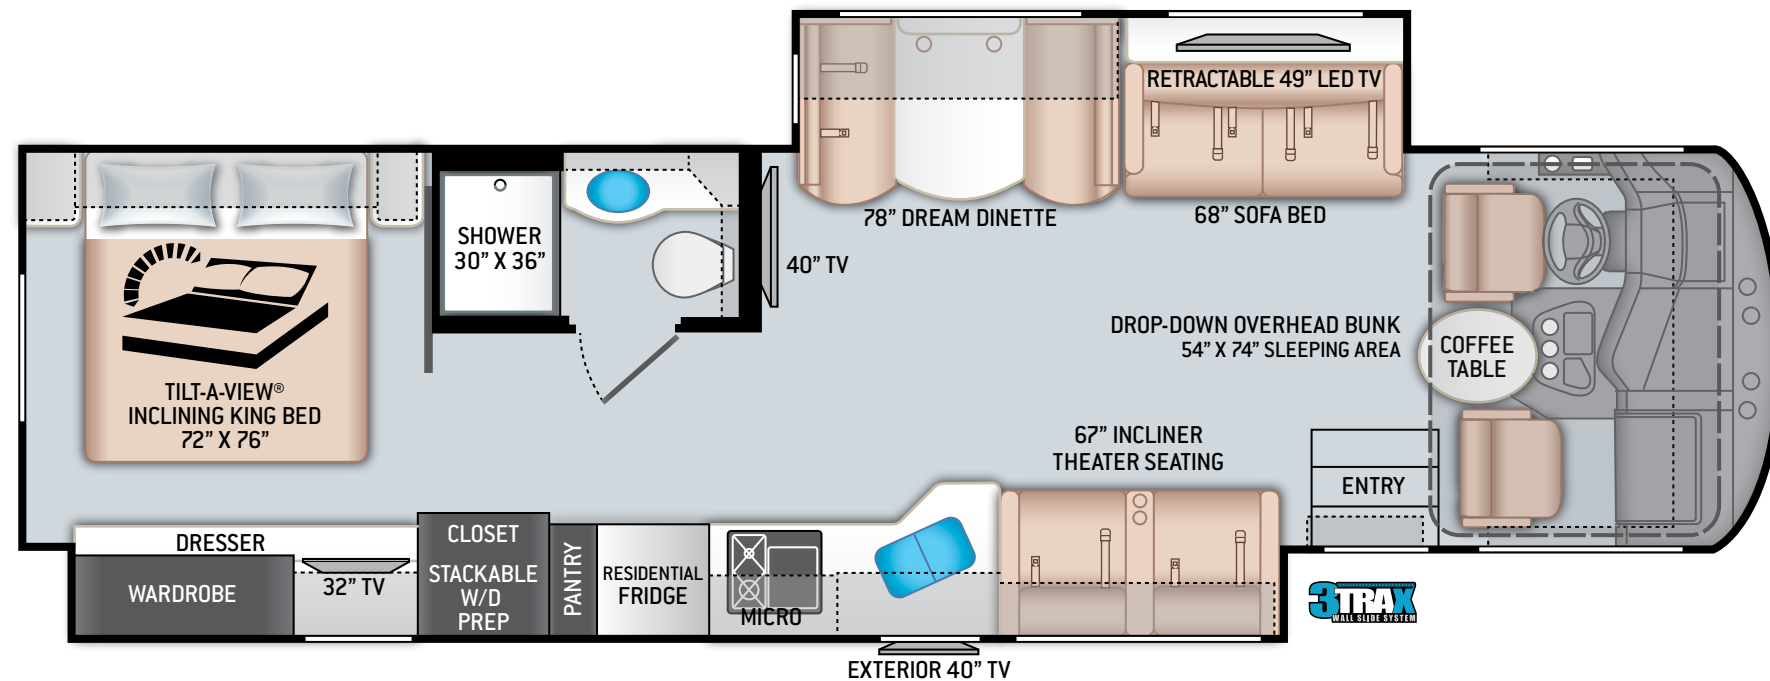

FLOOR PLANS

32.2

SPECIFICATIONS

32.2

CHASSIS	Ford
GROSS VEHICLE (GVWR)	22,000
GROSS COMBINED (GCWR)	26,000
WHEEL BASE	228"
EXTERIOR LENGTH (W/O LADDER)	34'-1"
EXTERIOR HEIGHT (W/AC)	12'-11"
EXTERIOR WIDTH (W/O MIRRORS)	101"
INTERIOR HEIGHT (LIVING AREA)	84"
AWNING SIZE	20'
FUEL (GAL)	80
LPG (LBS)	105
FRESH/WASTE/GRAY WATER (GAL)	100 / 40 / 40
WATER HEATER (GAL)	Tankless
FURNACE (BTUS)	35,000
EXTERIOR STORAGE CAPACITY (CU. FT.)	147

FLOOR PLANS

35.2

SPECIFICATIONS

	35.2
CHASSIS	Ford
GROSS VEHICLE (GVWR)	22,000
GROSS COMBINED (GCWR)	26,000
WHEEL BASE	242"
EXTERIOR LENGTH (W/O LADDER)	37'
EXTERIOR HEIGHT (W/AC)	12'-11"
EXTERIOR WIDTH (W/O MIRRORS)	101"
INTERIOR HEIGHT (LIVING AREA)	84"
AWNING SIZE	20'
FUEL (GAL)	80
LPG (LBS)	105
FRESH/WASTE/GRAY WATER (GAL)	100 / 40 / 40F-30R
WATER HEATER (GAL)	Tankless
FURNACE (BTUS)	35,000
EXTERIOR STORAGE CAPACITY (CU. FT.)	180

FLOOR PLANS

35.4

SPECIFICATIONS

	35.4
CHASSIS	Ford
GROSS VEHICLE (GVWR)	22,000
GROSS COMBINED (GCWR)	26,000
WHEEL BASE	242"
EXTERIOR LENGTH (W/O LADDER)	37'
EXTERIOR HEIGHT (W/AC)	12'-11"
EXTERIOR WIDTH (W/O MIRRORS)	101"
INTERIOR HEIGHT (LIVING AREA)	84"
AWNING SIZE	18'
FUEL (GAL)	80
LPG (LBS)	105
FRESH/WASTE/GRAY WATER (GAL)	100 / 40F-40R / 40F-40R
WATER HEATER (GAL)	Tankless
FURNACE (BTUS)	35,000
EXTERIOR STORAGE CAPACITY (CU. FT.)	158

BEDROOM & BATHROOM

- ◆ King Size Bed (32.2)
- ◆ King Size Bed with Tilt-A-View® Inclining Bed Mechanism (35.2, 35.4 & 37.1)
- ◆ Bedroom 110-volt Outlet on Inverter for CPAP Machine
- ◆ Designer Headboard, Bedspread & Pillow Shams
- ◆ Bunk Beds – Converts to Sofa or Closet (37.1)