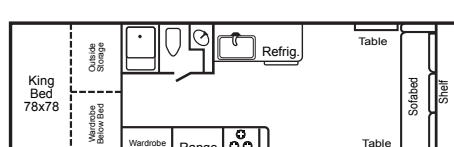

FLOOR PLANS

MODEL 2518

Standard width for extra interior room and storage. Features a king bed.

2518KB

2518KS

2518KD

MODEL 2720

A perennial best seller. Easy towing, easy setup, and great floorplan choices. Exceptional value for the money. Queen size rear bed.

2720QB

2720QS

2720QD

MODEL 2922

Based on our super-popular 2720 model, but with a king size rear bed. Ideal for families or couples who spend lots of time camping.

2922KB

2922KS

2922KD