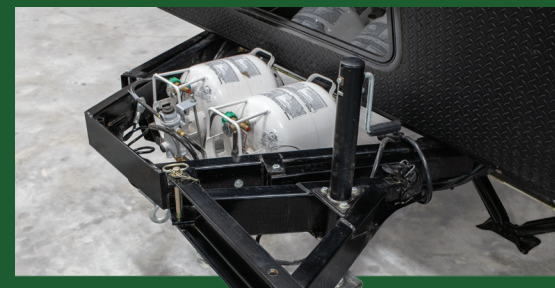

EASY SETUP ▶

Torsion Lift Technology makes opening a TrailManor as easy to open as a car trunk. Complete setup takes about two minutes. You don't even have to unhitch.

Optional swing hitch shortens the trailer by two feet. With the swing hitch, you can store most TrailManor models in a normal-sized home garage, with the door closed.