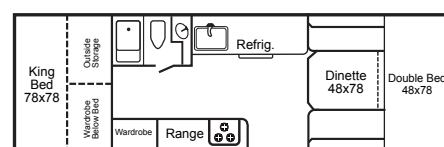

MODEL 3124

Our largest trailers, but still light enough to tow with many popular small vehicles. More counterspace, more living area, and exceptional luxury.

3124KB