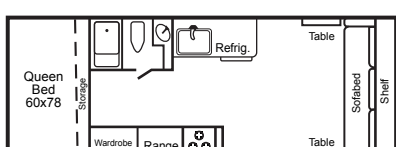

FLOOR PLANS

MODEL 2518

Standard width for extra interior room and storage. Features a king bed.

2518KB

2518KS

2518KD

MODEL 2720

A perennial best seller. Easy towing, easy setup, and great floorplan choices. Exceptional value for the money. Queen size rear bed.

2720QB

2720QS

2720QD

MODEL 2922

Based on our super-popular 2720 model, but with a king size rear bed. Ideal for families or couples who spend lots of time camping.

2922KB

2922KS

2922KD