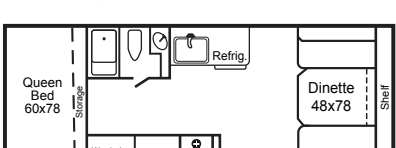

ALL models, except the 2720 series (which have queen size rear beds), feature king size rear beds. Model Letter Designations: KB (King rear bed w/ front double bed); KS (King Bed with front slide out living room); KD (King Bed with front slide out dinette; Q (Queen Bed). Outside Height: measurement includes optional low profile roof air and HDTV antenna (both approximately the same height). Subtract 6" if trailer is not equipped with these options. Outside width: Add 2" if equipped with awning. ** When equipped with the optional SWING HITCH, the storage length is 2' shorter. TrailManor reserves the right to change specs, equipment and color schemes or discontinue models without notice or obligation.

FLOOR PLANS

MODEL 2518

Standard width for extra interior room and storage. Features a king bed.

2518KB

2518KS

2518KD

MODEL 2720

A perennial best seller. Easy towing, easy setup, and great floorplan choices. Exceptional value for the money. Queen size rear bed.

2720QB

2720QS

2720QD

MODEL 2922

Based on our super-popular 2720 model, but with a king size rear bed. Ideal for families or couples who spend lots of time camping.

2922KB

2922KS

2922KD