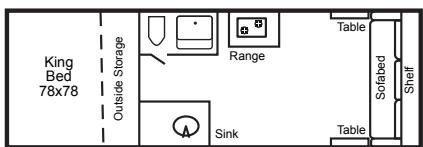

ALL models, except the 2720 series (which have queen size rear beds), feature king size rear beds. Model Letter Designations: KB (King rear bed w/ front double bed); KS (King Bed with front slide out living room); KD (King Bed with front slide out dinette; Q (Queen Bed). Outside Height: measurement includes optional low profile roof air and HDTV antenna (both approximately the same height). Subtract 6" if trailer is not equipped with these options. Outside width: Add 2" if equipped with awning. ** When equipped with the optional SWING HITCH, the storage length is 2' shorter. TrailManor reserves the right to change specs, equipment and color schemes or discontinue models without notice or obligation.

FLOOR PLANS

MODEL 2518

Standard width for extra interior room and storage. Features a king bed.

2518KB

2518KS

2518KD

MODEL 2720

A perennial best seller. Easy towing, easy setup, and great floorplan choices. Exceptional value for the money. Queen size rear bed.