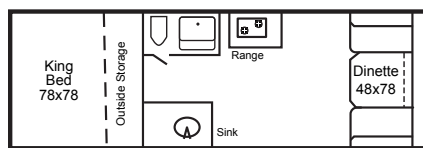

ALL models, except the 2720 series (which have queen size rear beds), feature king size rear beds. Model Letter Designations: KB (King rear bed w/ front double bed); KS (King Bed with front slide out living room); KD (King Bed with front slide out dinette; Q (Queen Bed). Outside Height: measurement includes optional low profile roof air and HDTV antenna (both approximately the same height). Subtract 6" if trailer is not equipped with these options. Outside width: Add 2" if equipped with awning. ** When equipped with the optional SWING HITCH, the storage length is 2' shorter. TrailManor reserves the right to change specs, equipment and color schemes or discontinue models without notice or obligation.

FLOOR PLANS

MODEL 2518

Standard width for extra interior room and storage. Features a king bed.

2518KB

2518KS

2518KD

MODEL 2720

A perennial best seller. Easy towing, easy setup, and great floorplan choices. Exceptional value for the money. Queen size rear bed.

2720QB

2720QS

2720QD

MODEL 2922

Based on our super-popular 2720 model, but with a king size rear bed. Ideal for families or couples who spend lots of time camping.

2922KB

2922KS

2922KD