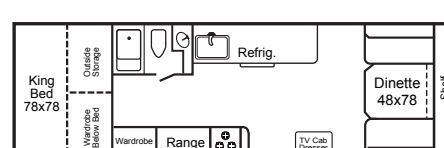

SPECIFICATIONS

MODEL	2518KB	2518KS	2518KD	2720QB	2720QS	2720QD	2922KB	2922KS	2922KD	3124KB	3124KS	3124KD
Equivalent Trailer	25'	25'	25'	27'	27'	27'	29'	29'	29'	31'	31'	31'
Towing Length Closed**	18'	18'	18'	20'	20'	20'	22'	22'	22'	24'	24'	24'
Body Length Open	21'6"	21'6"	21'6"	24'4"	24'4"	24'4"	26'4"	26'4"	26'4"	28'4"	28'4"	28'4"
Outside Height Closed	82"	82"	82"	79.5"	79.5"	79.5"	79.5"	79.5"	79.5"	79.5"	79.5"	79.5"
Outside Height Open	118"	118"	118"	116"	116"	116"	116"	116"	116"	116"	116"	116"
Outside Width	7'11"	7'11"	7'11"	7'11"	7'11"	7'11"	7'11"	7'11"	7'11"	7'11"	7'11"	7'11"
Interior Headroom	6'4"	6'4"	6'4"	6'4"	6'4"	6'4"	6'4"	6'4"	6'4"	6'4"	6'4"	6'4"
Sleeping Capacity	6	4	4	6	4	4	6	4	4	7	4	4
Dry Weight (lbs)	2580	2600	2600	2960	3040	3040	3040	3130	3130	3140	3200	3200
Tongue Weight (lbs)	295	320	320	346	392	392	388	434	434	434	448	490
Load Capacity (lbs)	920	900	900	1333	1210	1210	1350	1350	1350	1595	1227	1227
Tires	14"	14"	14"	15"	15"	15"	15"	15"	15"	15"	15"	15"

ALL models, except the 2720 series (which have queen size rear beds), feature king size rear beds. Model Letter Designations: KB (King rear bed w/ front double bed); KS (King Bed with front slide out living room); KD (King Bed with front slide out dinette; Q (Queen Bed). Outside Height: measurement includes optional low profile roof air and HDTV antenna (both approximately the same height). Subtract 6" if trailer is not equipped with these options. Outside width: Add 2" if equipped with awning. ** When equipped with the optional SWING HITCH, the storage length is 2' shorter. TrailManor reserves the right to change specs, equipment and color schemes or discontinue models without notice or obligation.

FLOOR PLANS

MODEL 2518

Standard width for extra interior room and storage. Features a king bed.

MODEL 2720