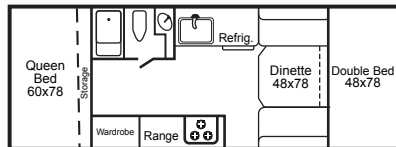

ALL models, except the 2720 series (which have queen size rear beds), feature king size rear beds. Model Letter Designations: KB (King rear bed w/ front double bed); KS (King Bed with front slide out living room); KD (King Bed with front slide out dinette; Q (Queen Bed). Outside Height: measurement includes optional low profile roof air and HDTV antenna (both approximately the same height). Subtract 6" if trailer is not equipped with these options. Outside width: Add 2" if equipped with awning. ** When equipped with the optional SWING HITCH, the storage length is 2' shorter. TrailManor reserves the right to change specs, equipment and color schemes or discontinue models without notice or obligation.

FLOOR PLANS

MODEL 2518

Standard width for extra interior room and storage. Features a king bed.

2518KB

2518KS

2518KD

MODEL 2720

A perennial best seller. Easy towing, easy setup, and great floorplan choices. Exceptional value for the money. Queen size rear bed.

2720QB

2720QS

2720QD

MODEL 2922

Based on our super-popular 2720 model, but with a king size rear bed. Ideal for families or couples who spend lots of time camping.

2922KB

2922KS

2922KD