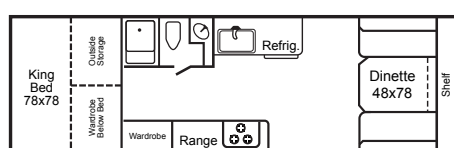

FLOOR PLANS

MODEL 2518

Standard width for extra interior room and storage. Features a king bed.

2518KB

2518KS

2518KD

MODEL 2720

A perennial best seller. Easy towing, easy setup, and great floorplan choices. Exceptional value for the money. Queen size rear bed.

2720QB

2720QS

2720QD

MODEL 2922

Based on our super-popular 2720 model, but with a king size rear bed. Ideal for families or couples who spend lots of time camping.

2922KB

2922KS

2922KD