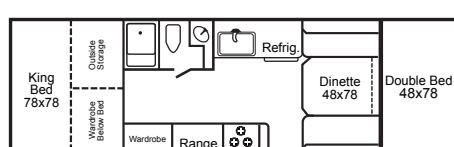

FLOOR PLANS

MODEL 2518

Standard width for extra interior room and storage. Features a king bed.

2518KB

2518KS

2518KD

MODEL 2720

A perennial best seller. Easy towing, easy setup, and great floorplan choices. Exceptional value for the money. Queen size rear bed.

2720QB

2720QS

2720QD

MODEL 2922

Based on our super-popular 2720 model, but with a king size rear bed. Ideal for families or couples who spend lots of time camping.

2922KB

2922KS

2922KD