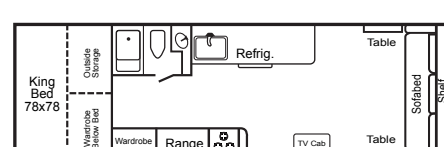

SPECIFICATIONS

MODEL	2518KB	2518KS	2518KD	2720QB	2720QS	2720QD	2922KB	2922KS	2922KD	3124KB	3124KS	3124KD
Equivalent Trailer	25'	25'	25'	27'	27'	27'	29'	29'	29'	31'	31'	31'
Towing Length Closed**	18'	18'	18'	20'	20'	20'	22'	22'	22'	24'	24'	24'
Body Length Open	21'6"	21'6"	21'6"	24'4"	24'4"	24'4"	26'4"	26'4"	26'4"	28'4"	28'4"	28'4"
Outside Height Closed	82"	82"	82"	79.5"	79.5"	79.5"	79.5"	79.5"	79.5"	79.5"	79.5"	79.5"
Outside Height Open	118"	118"	118"	116"	116"	116"	116"	116"	116"	116"	116"	116"
Outside Width	7'11"	7'11"	7'11"	7'11"	7'11"	7'11"	7'11"	7'11"	7'11"	7'11"	7'11"	7'11"
Interior Headroom	6'4"	6'4"	6'4"	6'4"	6'4"	6'4"	6'4"	6'4"	6'4"	6'4"	6'4"	6'4"
Sleeping Capacity	6	4	4	6	4	4	6	4	4	7	4	4
Dry Weight (lbs)	2580	2600	2600	2960	3040	3040	3040	3130	3130	3140	3200	3200
Tongue Weight (lbs)	295	320	320	346	392	392	388	434	434	434	448	490
Load Capacity (lbs)	920	900	900	1333	1210	1210	1350	1350	1350	1595	1227	1227
Tires	14"	14"	14"	15"	15"	15"	15"	15"	15"	15"	15"	15"

ALL models, except the 2720 series (which have queen size rear beds), feature king size rear beds. Model Letter Designations: KB (King rear bed w/ front double bed); KS (King Bed with front slide out living room); KD (King Bed with front slide out dinette; Q (Queen Bed). Outside Height: measurement includes optional low profile roof air and HDTV antenna (both approximately the same height). Subtract 6" if trailer is not equipped with these options. Outside width: Add 2" if equipped with awning. ** When equipped with the optional SWING HITCH, the storage length is 2' shorter. TrailManor reserves the right to change specs, equipment and color schemes or discontinue models without notice or obligation.

FLOOR PLANS

MODEL 2518

Standard width for extra interior room and storage. Features a king bed.

MODEL 2720