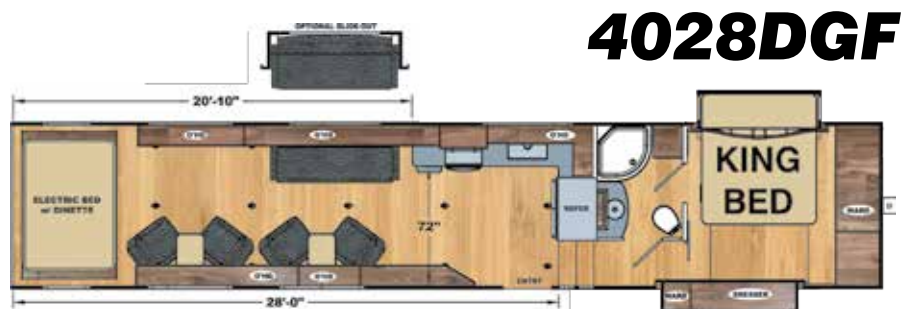

Attitude Widebody 5th Models:

- 3218MM (5W)
- 3422RR(5W)
- 35GSG (5W)
- 3928RR (5W)
- 4028DGF (5W)