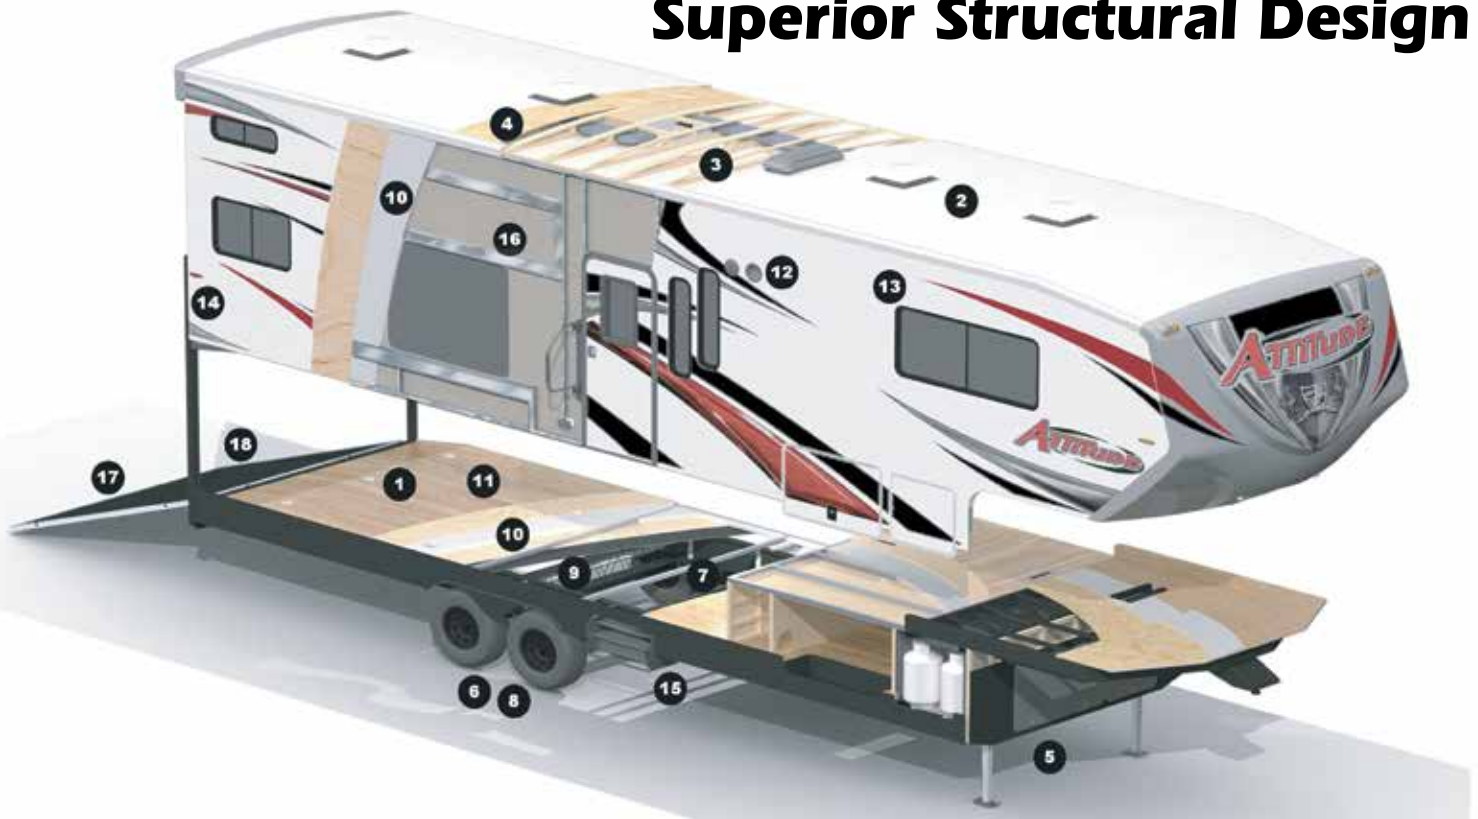

UTV World Championship

MAD MEDIA

Camp RZR

Doonies

Make a Wish

Superior Structural Design

1. 2,500 lbs. Tie-Downs Mounted to Steel
2. Seamless One Piece TPO Roof
3. 5" Roof Trusses
4. Fully Decked Walk-on Roof
5. Wide Stance Chassis
6. Wide Track Axles
7. 12x2" Self Adjust Brakes w/ 7,000 lbs. Stopping Capacity per Axle
8. Tru-Offroad Lubeable Suspension
9. Hi Clearance Offroad Holding Tanks

Heavy Duty Truss Chassis Supports I-Beam Chassis

Bonded Wall

- 1.5 x 1.5 Welded Aluminum Tube Filled with Lumber for Better Screw Retention
- Lamilux Exterior Paneling High Gloss Gel Coated Fiberglass Surface Bonded to Lauan Backing
- High Density EPS Foam Insulation
- Quality Adhesive Developed Specifically for Lamination Process
- Vinyl Covered Lauan