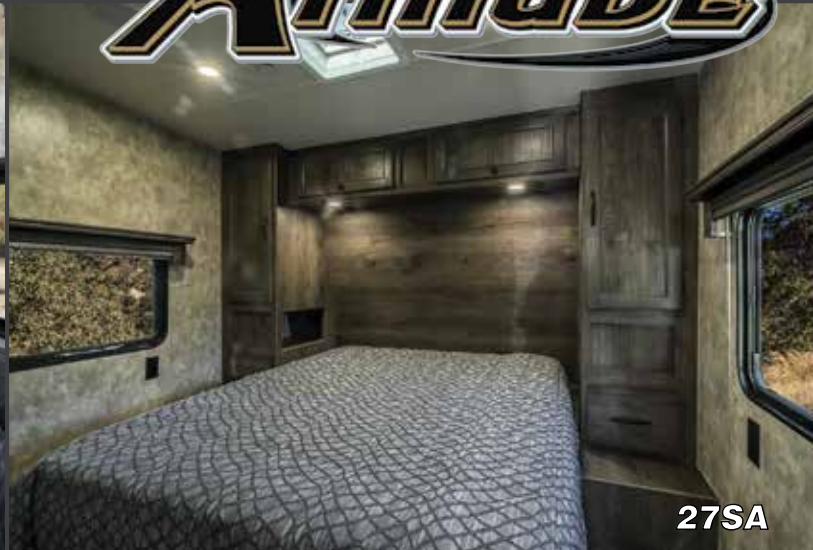

ATTITUDE

25FS

Interior Colors

- Glory w/ Skybrush Wood
- Point Dume w/ Skybrush Wood
- Laguna w/ Rovere Gessato Wood
- Malibu w/ Frost Pine Wood
- Newport w/ Frost Pine Wood
- Monterey w/ Vermont Elm Wood

Hi Def Exterior Graphics

- Gray
- Royal Gold
- Monster Green
- Kinetic Teal

Fifth Wheel Only Options:

- 6-Point Hydraulic Leveling
- Electric Bed / Dinette (Bottom Bunk) w/Bunk Ladder
- Generator - 5.5K Onan w/Transfer Switch & 50 AMP
- Heavy Duty Electric Stabilizer Jacks (Rear)

Attitude Pro Lite Models:

- 25FS (TT) • 2615BS (TT) • 27SA (TT) • 2816SAG (FW)