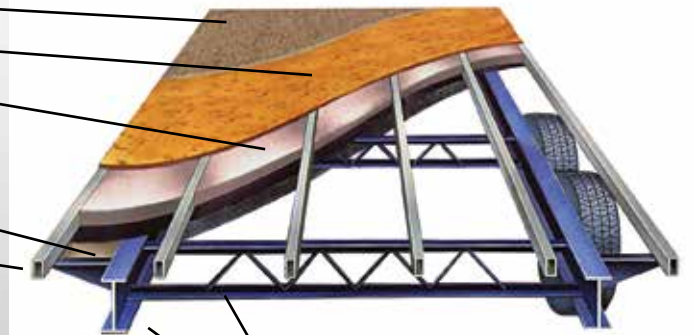

UTV World Championship

MAD MEDIA

Camp RZR

Doonies

Make a Wish

Superior Structural Design

1. 2,500 lbs. Tie-Downs Mounted to Steel
2. Seamless One Piece TPO Roof
3. 5" Roof Trusses
4. Fully Decked Walk-on Roof
5. Wide Stance Chassis
6. Wide Track Axles
7. 12x2" Self Adjust Brakes w/ 7,000 lbs. Stopping Capacity per Axle
8. Tru-Offroad Lubeable Suspension
9. Hi Clearance Offroad Holding Tanks

Bonded Floor

- Residential Grade Linoleum
- 1/2" Marine Grade Plywood Decking
- High Density EPS Foam Installation
- Quality Adhesive Developed Specifically for Vacuum Bonded Process
- Lauan Under-Decking Covered w/ Underbelly
- 1.5 x 1.5 Welded Aluminum Tube Framing Filled with Lumber for Better Screw Retention

Heavy Duty Truss Chassis Supports I-Beam Chassis

Bonded Wall

- 1.5 x 1.5 Welded Aluminum Tube Filled with Lumber for Better Screw Retention
- Lamilux Exterior Paneling High Gloss Gel Coated Fiberglass Surface Bonded to Lauan Backing
- High Density EPS Foam Insulation
- Quality Adhesive Developed Specifically for Lamination Process
- Vinyl Covered Lauan