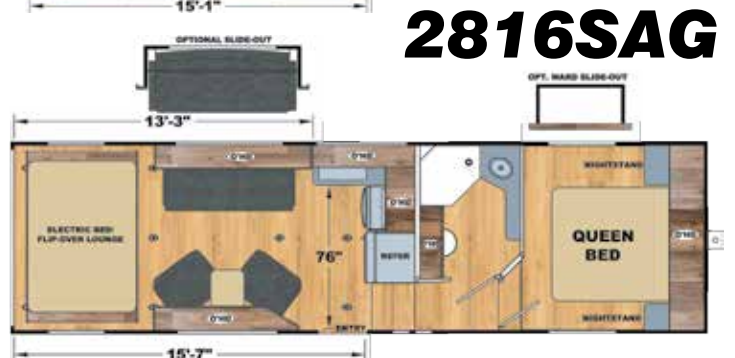

Attitude Pro Lite Models:

- 25FS (TT) • 2615BS (TT) • 27SA (TT) • 2816SAG (FW)