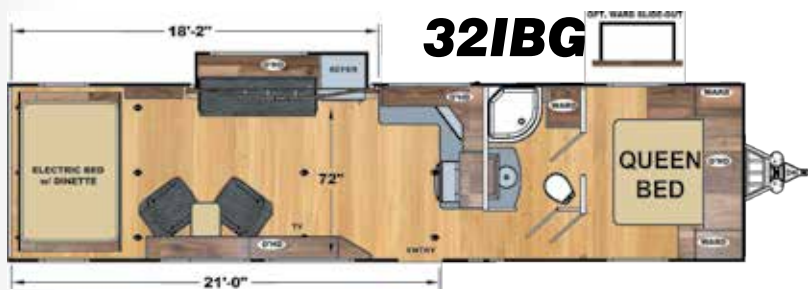

Attitude Widelite Models:

- 28IBG (TT)
- 2814GS(TT)
- 3016GS (TT)
- 32IBG (TT)
- 32GSG (TT)