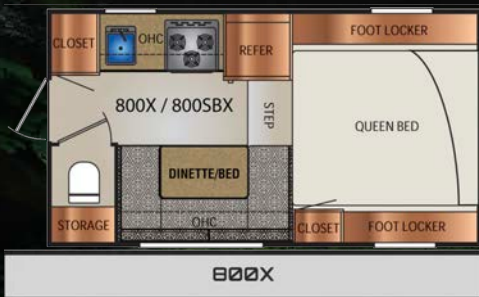

# EXTENDED STAY TRUCK CAMPERS

This light weight unit will allow you to have a comfortable living space while still leaving your hitch open for options like toy haulers or livestock trailers! The 800X series offers a queen size bed, plenty of storage including two closets, a footlocker, a full kitchen with extra counter space, and a u-shaped dinette. This unit is the lightest Extended Stay truck camper that Travel Lite RV has to offer; which means you can have all the luxuries of an Extended Stay truck camper while keeping your truck ready to dominate the trails.

The 840 SBRX offers a queen size bed, plenty of storage including a closet, two footlockers, and a full kitchen. This is the lightest, most compact Extended Stay that offers a full bath which includes a toilet, shower, sink, counter space, and a medicine cabinet. Weighing in at 1,865 lbs., this unit is made for 1/2 ton trucks and larger! The 840SBRX is designed to sleep four people comfortably.

The 890 RX/SBRX offers a queen size bed, plenty of storage including a closet, two footlockers, and a full kitchen. The 890 is a great choice for those with a 3/4 ton truck because it has all the amenities of the 840SBRX but in a more spread-out package. The 890 series has a full bath included; containing a toilet, shower, sink, counter space, and a medicine cabinet.

The R model weighs 2,050 pounds while the RX weighs 2,140 pounds. The floorplan on the 890 and 960 are both similar. However, the 960 offers a larger, two-sided sink than the 890, with the most room possible. This unit is specifically designed for your 3/4 ton pickup with an 8' bed. All this in a lightweight package! The 960 beats our competition by hundreds of pounds which gives you the ability to have a luxurious living space, while still having the capability to haul heavy trailers.