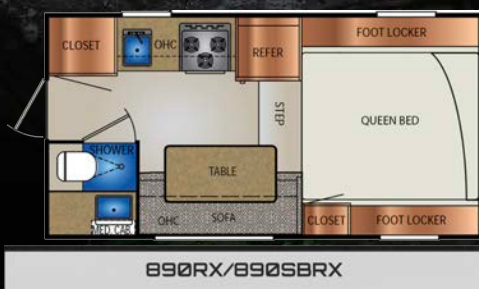

# EXTENDED STAY TRUCK CAMPERS

This light weight unit will allow you to have a comfortable living space while still leaving your hitch open for options like toy haulers or livestock trailers! The 800X series offers a queen size bed, plenty of storage including two closets, a footlocker, a full kitchen with extra counter space, and a u-shaped dinette. This unit is the lightest Extended Stay truck camper that Travel Lite RV has to offer; which means you can have all the luxuries of an Extended Stay truck camper while keeping your truck ready to dominate the trails.

The 840 SBRX offers a queen size bed, plenty of storage including a closet, two footlockers, and a full kitchen. This is the lightest, most compact Extended Stay that offers a full bath which includes a toilet, shower, sink, counter space, and a medicine cabinet. Weighing in at 1,865 lbs., this unit is made for 1/2 ton trucks and larger! The 840SBRX is designed to sleep four people comfortably.

The 890 RX/SBRX offers a queen size bed, plenty of storage including a closet, two footlockers, and a full kitchen. The 890 is a great choice for those with a 3/4 ton truck because it has all the amenities of the 840SBRX but in a more spread-out package. The 890 series has a full bath included; containing a toilet, shower, sink, counter space, and a medicine cabinet.

The R model weighs 2,050 pounds while the RX weighs 2,140 pounds. The floorplan on the 890 and 960 are both similar. However, the 960 offers a larger, two-sided sink than the 890, with the most room possible. This unit is specifically designed for your 3/4 ton pickup with an 8' bed. All this in a lightweight package! The 960 beats our competition by hundreds of pounds which gives you the ability to have a luxurious living space, while still having the capability to haul heavy trailers.