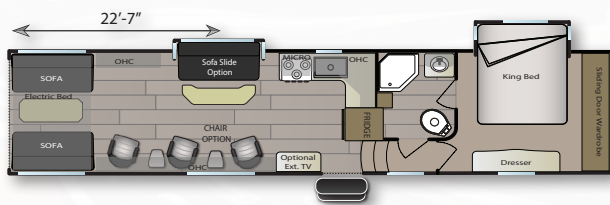

FIFTH WHEEL TOY HAULERS

2818

3218

3414

3522

3622

3718

3824

3925

INTERIOR FEATURES

- A/C 15.0 BTU - DUCTED
- 2ND A/C BEDROOM 13.5 W/50 AMP
- 50 AMP SERVICE W/2ND A/C READY
- BUNK LADDER
- CARPET KIT
- CEILING FAN W/SOFFIT
- CHAIRS IPO SOFA CURB SIDE
- ENTERTAINMENT CENTER W/TV & FIREPLACE
- LARGE OVEN W/GLASS TOP
- MEDICINE CABINET W/LED
- MEMORY FOAM MATTRESS IPO STANDARD
- MICROWAVE OVEN - XL
- REAR ELECTRIC BED - WITH BENCHES
- REAR SCREEN WALL
- REFRIGERATOR - 8' DOUBLE DOOR
- ROLLER SHADES - THROUGHOUT
- SKYLIGHT IN BATHROOM
- SOFA W/CUP HOLDERS WHERE APPLICABLE
- SOLID SURFACE COUNTERTOPS - GALLEY
- TV - CEILING MOUNT 40"
- UPGRADES STEREO SYSTEM
- USB CHARGERS - 12V
- WINE COOLER

EXTERIOR FEATURES

- 40GAL FUEL STATION - ELECTRIC
- 16" ALUMINUM WHEELS
- 170W SOLAR PANEL W/1500 INVERTER IPO 100W PANEL
- 5.5 ONAN GENERATOR W/TRANSFER SWITCH
- BACKUP CAMERA READY
- ENCLOSED TANKS
- ENTERTAINMENT CENTER W/TV & FIREPLACE
- EXTERIOR FOLDING LADDER
- FIBERGLASS EXTERIOR W/ALUMINUM FRAMING
- GRAY FIBERGLASS FRONT CAP & REAR RAMP DOOR
- GRAY FIBERGLASS WALLS
- HEAVY DUTY AXLES W/EQUA-FLEX SUSPENSION
- HOLDING TANKS - LARGE
- LED NAME PLACE ABOVE RAMP DOOR
- METAL FENDER SKIRTS
- PATIO CABLES
- PRESSURE SPRAYER
- SPARE TIRE & CARRIER
- SWING-AWAY ENTRY ASSIST HANDLE
- TOY LOCK - U CHANNEL
- WATER HEATER 10 GALLON G/E DSI
- WINTERIZING KIT "ANTI BURTS"
- WIRELESS BACK UP CAMERA-READY

POPULAR OPTIONS

- ADDITIONAL FRESH WATER TANK - 40 GALLONS
- ADDITIONAL FUEL TANK - SPLIT 20 GALLONS
- HEATED TANKS - PADS
- LIVINGROOM SOFA SLIDEOUT - N/A 3414 & 3718
- REAR RAMP PATIO FENCE
- REAR RAMP PATIO STEPS
- SIDE BY SIDE REFRIGERATOR IPO 8' - W/A
- SOLAR PANEL - ADDL 170W PANEL
- SWIVEL CHAIR (1)
- WIRELESS BACK-UP CAMERA