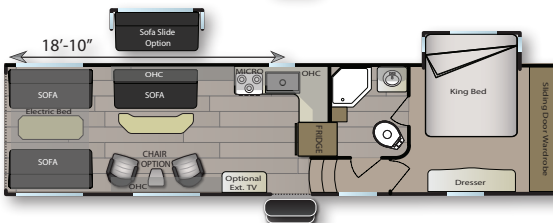

FIFTH WHEEL TOY HAULERS

2818

3218

3414

3522

3622

3718

3824

3925

INTERIOR FEATURES

- A/C 15.0 BTU - DUCTED
- 2ND A/C BEDROOM 13.5 W/50 AMP
- 50 AMP SERVICE W/2ND A/C READY
- BUNK LADDER
- CARPET KIT
- CEILING FAN W/SOFFIT
- CHAIRS IPO SOFA CURB SIDE
- ENTERTAINMENT CENTER W/TV & FIREPLACE
- LARGE OVEN W/GLASS TOP
- MEDICINE CABINET W/LED
- MEMORY FOAM MATTRESS IPO STANDARD
- MICROWAVE OVEN - XL
- REAR ELECTRIC BED - WITH BENCHES
- REAR SCREEN WALL
- REFRIGERATOR - 8' DOUBLE DOOR
- ROLLER SHADES - THROUGHOUT
- SKYLIGHT IN BATHROOM
- SOFA W/CUP HOLDERS WHERE APPLICABLE
- SOLID SURFACE COUNTERTOPS - GALLEY
- TV - CEILING MOUNT 40"
- UPGRADES STEREO SYSTEM
- USB CHARGERS - 12V
- WINE COOLER

EXTERIOR FEATURES

- 40GAL FUEL STATION - ELECTRIC
- 16" ALUMINUM WHEELS
- 170W SOLAR PANEL W/1500 INVERTER IPO 100W PANEL
- 5.5 ONAN GENERATOR W/TRANSFER SWITCH
- BACKUP CAMERA READY
- ENCLOSED TANKS
- ENTERTAINMENT CENTER W/TV & FIREPLACE
- EXTERIOR FOLDING LADDER
- FIBERGLASS EXTERIOR W/ALUMINUM FRAMING
- GRAY FIBERGLASS FRONT CAP & REAR RAMP DOOR
- GRAY FIBERGLASS WALLS
- HEAVY DUTY AXLES W/EQUA-FLEX SUSPENSION
- HOLDING TANKS - LARGE
- LED NAME PLACE ABOVE RAMP DOOR
- METAL FENDER SKIRTS
- PATIO CABLES
- PRESSURE SPRAYER
- SPARE TIRE & CARRIER
- SWING-AWAY ENTRY ASSIST HANDLE
- TOY LOCK - U CHANNEL
- WATER HEATER 10 GALLON G/E DSI
- WINTERIZING KIT "ANTI BURTS"
- WIRELESS BACK UP CAMERA-READY

POPULAR OPTIONS

- ADDITIONAL FRESH WATER TANK - 40 GALLONS
- ADDITIONAL FUEL TANK - SPLIT 20 GALLONS
- HEATED TANKS - PADS
- LIVINGROOM SOFA SLIDEOUT - N/A 3414 & 3718
- REAR RAMP PATIO FENCE
- REAR RAMP PATIO STEPS
- SIDE BY SIDE REFRIGERATOR IPO 8' - W/A
- SOLAR PANEL - ADDL 170W PANEL
- SWIVEL CHAIR (1)
- WIRELESS BACK-UP CAMERA