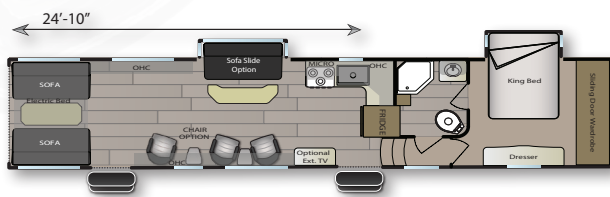

FIFTH WHEEL TOY HAULERS

2818

3218

3414

3522

3622

3718

3824

3925

INTERIOR FEATURES

- A/C 15.0 BTU - DUCTED
- 2ND A/C BEDROOM 13.5 W/50 AMP
- 50 AMP SERVICE W/2ND A/C READY
- BUNK LADDER
- CARPET KIT
- CEILING FAN W/SOFFIT
- CHAIRS IPO SOFA CURB SIDE
- ENTERTAINMENT CENTER W/TV & FIREPLACE
- LARGE OVEN W/GLASS TOP
- MEDICINE CABINET W/LED
- MEMORY FOAM MATTRESS IPO STANDARD
- MICROWAVE OVEN - XL
- REAR ELECTRIC BED - WITH BENCHES
- REAR SCREEN WALL
- REFRIGERATOR - 8' DOUBLE DOOR
- ROLLER SHADES - THROUGHOUT
- SKYLIGHT IN BATHROOM
- SOFA W/CUP HOLDERS WHERE APPLICABLE
- SOLID SURFACE COUNTERTOPS - GALLEY
- TV - CEILING MOUNT 40"
- UPGRADES STEREO SYSTEM
- USB CHARGERS - 12V
- WINE COOLER

EXTERIOR FEATURES

- 40GAL FUEL STATION - ELECTRIC
- 16" ALUMINUM WHEELS
- 170W SOLAR PANEL W/1500 INVERTER IPO 100W PANEL
- 5.5 ONAN GENERATOR W/TRANSFER SWITCH
- BACKUP CAMERA READY
- ENCLOSED TANKS
- ENTERTAINMENT CENTER W/TV & FIREPLACE
- EXTERIOR FOLDING LADDER
- FIBERGLASS EXTERIOR W/ALUMINUM FRAMING
- GRAY FIBERGLASS FRONT CAP & REAR RAMP DOOR
- GRAY FIBERGLASS WALLS
- HEAVY DUTY AXLES W/EQUA-FLEX SUSPENSION
- HOLDING TANKS - LARGE
- LED NAME PLACE ABOVE RAMP DOOR
- METAL FENDER SKIRTS
- PATIO CABLES
- PRESSURE SPRAYER
- SPARE TIRE & CARRIER
- SWING-AWAY ENTRY ASSIST HANDLE
- TOY LOCK - U CHANNEL
- WATER HEATER 10 GALLON G/E DSI
- WINTERIZING KIT "ANTI BURTS"
- WIRELESS BACK UP CAMERA-READY

POPULAR OPTIONS

- ADDITIONAL FRESH WATER TANK - 40 GALLONS
- ADDITIONAL FUEL TANK - SPLIT 20 GALLONS
- HEATED TANKS - PADS
- LIVINGROOM SOFA SLIDEOUT - N/A 3414 & 3718
- REAR RAMP PATIO FENCE
- REAR RAMP PATIO STEPS
- SIDE BY SIDE REFRIGERATOR IPO 8' - W/A
- SOLAR PANEL - ADDL 170W PANEL
- SWIVEL CHAIR (1)
- WIRELESS BACK-UP CAMERA