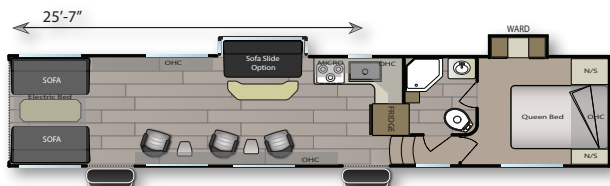

3925

INTERIOR FEATURES

- A/C 15.0 BTU - DUCTED
- 2ND A/C BEDROOM 13.5 W/50 AMP
- 50 AMP SERVICE W/2ND A/C READY
- BUNK LADDER
- CARPET KIT
- CEILING FAN W/SOFFIT
- CHAIRS IPO SOFA CURB SIDE
- ENTERTAINMENT CENTER W/TV & FIREPLACE
- LARGE OVEN W/GLASS TOP
- MEDICINE CABINET W/LED
- MEMORY FOAM MATTRESS IPO STANDARD
- MICROWAVE OVEN - XL
- REAR ELECTRIC BED - WITH BENCHES
- REAR SCREEN WALL
- REFRIGERATOR - 8' DOUBLE DOOR
- ROLLER SHADES - THROUGHOUT
- SKYLIGHT IN BATHROOM
- SOFA W/CUP HOLDERS WHERE APPLICABLE
- SOLID SURFACE COUNTERTOPS - GALLEY
- TV - CEILING MOUNT 40"
- UPGRADES STEREO SYSTEM
- USB CHARGERS - 12V
- WINE COOLER

EXTERIOR FEATURES

- 40GAL FUEL STATION - ELECTRIC
- 16" ALUMINUM WHEELS
- 170W SOLAR PANEL W/1500 INVERTER IPO 100W PANEL
- 5.5 ONAN GENERATOR W/TRANSFER SWITCH
- BACKUP CAMERA READY
- ENCLOSED TANKS
- ENTERTAINMENT CENTER W/TV & FIREPLACE
- EXTERIOR FOLDING LADDER
- FIBERGLASS EXTERIOR W/ALUMINUM FRAMING
- GRAY FIBERGLASS FRONT CAP & REAR RAMP DOOR
- GRAY FIBERGLASS WALLS
- HEAVY DUTY AXLES W/EQUA-FLEX SUSPENSION
- HOLDING TANKS - LARGE
- LED NAME PLACE ABOVE RAMP DOOR
- METAL FENDER SKIRTS
- PATIO CABLES
- PRESSURE SPRAYER
- SPARE TIRE & CARRIER
- SWING-AWAY ENTRY ASSIST HANDLE
- TOY LOCK - U CHANNEL
- WATER HEATER 10 GALLON G/E DSI
- WINTERIZING KIT "ANTI BURTS"
- WIRELESS BACK UP CAMERA-READY

POPULAR OPTIONS

- ADDITIONAL FRESH WATER TANK - 40 GALLONS
- ADDITIONAL FUEL TANK - SPLIT 20 GALLONS
- HEATED TANKS - PADS
- LIVINGROOM SOFA SLIDEOUT - N/A 3414 & 3718
- REAR RAMP PATIO FENCE
- REAR RAMP PATIO STEPS
- SIDE BY SIDE REFRIGERATOR IPO 8' - W/A
- SOLAR PANEL - ADDL 170W PANEL
- SWIVEL CHAIR (1)
- WIRELESS BACK-UP CAMERA