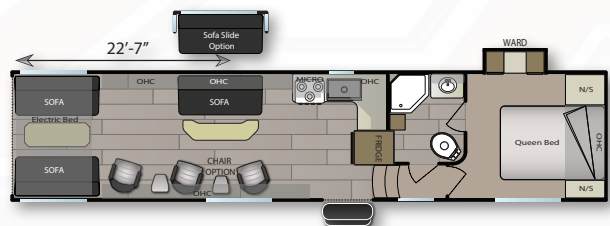

FIFTH WHEEL TOY HAULERS

2818

3218

3414

3522

3622

3718

3824

3925

INTERIOR FEATURES

- A/C 15.0 BTU - DUCTED
- 2ND A/C BEDROOM 13.5 W/50 AMP
- 50 AMP SERVICE W/2ND A/C READY
- BUNK LADDER
- CARPET KIT
- CEILING FAN W/SOFFIT
- CHAIRS IPO SOFA CURB SIDE
- ENTERTAINMENT CENTER W/TV & FIREPLACE
- LARGE OVEN W/GLASS TOP
- MEDICINE CABINET W/LED
- MEMORY FOAM MATTRESS IPO STANDARD
- MICROWAVE OVEN - XL
- REAR ELECTRIC BED - WITH BENCHES
- REAR SCREEN WALL
- REFRIGERATOR - 8' DOUBLE DOOR
- ROLLER SHADES - THROUGHOUT
- SKYLIGHT IN BATHROOM
- SOFA W/CUP HOLDERS WHERE APPLICABLE
- SOLID SURFACE COUNTERTOPS - GALLEY
- TV - CEILING MOUNT 40"
- UPGRADES STEREO SYSTEM
- USB CHARGERS - 12V
- WINE COOLER

EXTERIOR FEATURES

- 40GAL FUEL STATION - ELECTRIC
- 16" ALUMINUM WHEELS
- 170W SOLAR PANEL W/1500 INVERTER IPO 100W PANEL
- 5.5 ONAN GENERATOR W/TRANSFER SWITCH
- BACKUP CAMERA READY
- ENCLOSED TANKS
- ENTERTAINMENT CENTER W/TV & FIREPLACE
- EXTERIOR FOLDING LADDER
- FIBERGLASS EXTERIOR W/ALUMINUM FRAMING
- GRAY FIBERGLASS FRONT CAP & REAR RAMP DOOR
- GRAY FIBERGLASS WALLS
- HEAVY DUTY AXLES W/EQUA-FLEX SUSPENSION
- HOLDING TANKS - LARGE
- LED NAME PLACE ABOVE RAMP DOOR
- METAL FENDER SKIRTS
- PATIO CABLES
- PRESSURE SPRAYER
- SPARE TIRE & CARRIER
- SWING-AWAY ENTRY ASSIST HANDLE
- TOY LOCK - U CHANNEL
- WATER HEATER 10 GALLON G/E DSI
- WINTERIZING KIT "ANTI BURTS"
- WIRELESS BACK UP CAMERA-READY

POPULAR OPTIONS

- ADDITIONAL FRESH WATER TANK - 40 GALLONS
- ADDITIONAL FUEL TANK - SPLIT 20 GALLONS
- HEATED TANKS - PADS
- LIVINGROOM SOFA SLIDEOUT - N/A 3414 & 3718
- REAR RAMP PATIO FENCE
- REAR RAMP PATIO STEPS
- SIDE BY SIDE REFRIGERATOR IPO 8' - W/A
- SOLAR PANEL - ADDL 170W PANEL
- SWIVEL CHAIR (1)
- WIRELESS BACK-UP CAMERA