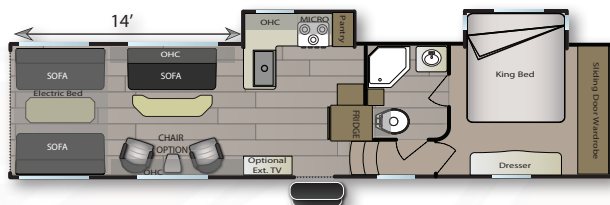

FIFTH WHEEL TOY HAULERS

2818

3218

3414

3522

3622

3718

3824

3925

INTERIOR FEATURES

- A/C 15.0 BTU - DUCTED
- 2ND A/C BEDROOM 13.5 W/50 AMP
- 50 AMP SERVICE W/2ND A/C READY
- BUNK LADDER
- CARPET KIT
- CEILING FAN W/SOFFIT
- CHAIRS IPO SOFA CURB SIDE
- ENTERTAINMENT CENTER W/TV & FIREPLACE
- LARGE OVEN W/GLASS TOP
- MEDICINE CABINET W/LED
- MEMORY FOAM MATTRESS IPO STANDARD
- MICROWAVE OVEN - XL
- REAR ELECTRIC BED - WITH BENCHES
- REAR SCREEN WALL
- REFRIGERATOR - 8' DOUBLE DOOR
- ROLLER SHADES - THROUGHOUT
- SKYLIGHT IN BATHROOM
- SOFA W/CUP HOLDERS WHERE APPLICABLE
- SOLID SURFACE COUNTERTOPS - GALLEY
- TV - CEILING MOUNT 40"
- UPGRADES STEREO SYSTEM
- USB CHARGERS - 12V
- WINE COOLER

EXTERIOR FEATURES

- 40GAL FUEL STATION - ELECTRIC
- 16" ALUMINUM WHEELS
- 170W SOLAR PANEL W/1500 INVERTER IPO 100W PANEL
- 5.5 ONAN GENERATOR W/TRANSFER SWITCH
- BACKUP CAMERA READY
- ENCLOSED TANKS
- ENTERTAINMENT CENTER W/TV & FIREPLACE
- EXTERIOR FOLDING LADDER
- FIBERGLASS EXTERIOR W/ALUMINUM FRAMING
- GRAY FIBERGLASS FRONT CAP & REAR RAMP DOOR
- GRAY FIBERGLASS WALLS
- HEAVY DUTY AXLES W/EQUA-FLEX SUSPENSION
- HOLDING TANKS - LARGE
- LED NAME PLACE ABOVE RAMP DOOR
- METAL FENDER SKIRTS
- PATIO CABLES
- PRESSURE SPRAYER
- SPARE TIRE & CARRIER
- SWING-AWAY ENTRY ASSIST HANDLE
- TOY LOCK - U CHANNEL
- WATER HEATER 10 GALLON G/E DSI
- WINTERIZING KIT "ANTI BURTS"
- WIRELESS BACK UP CAMERA-READY

POPULAR OPTIONS

- ADDITIONAL FRESH WATER TANK - 40 GALLONS
- ADDITIONAL FUEL TANK - SPLIT 20 GALLONS
- HEATED TANKS - PADS
- LIVINGROOM SOFA SLIDEOUT - N/A 3414 & 3718
- REAR RAMP PATIO FENCE
- REAR RAMP PATIO STEPS
- SIDE BY SIDE REFRIGERATOR IPO 8' - W/A
- SOLAR PANEL - ADDL 170W PANEL
- SWIVEL CHAIR (1)
- WIRELESS BACK-UP CAMERA