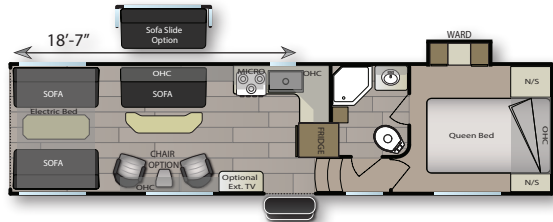

FIFTH WHEEL TOY HAULERS

2818