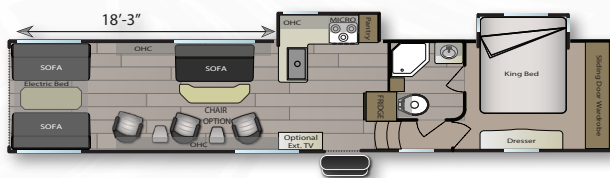

FIFTH WHEEL TOY HAULERS

2818

3218

3414

3522

3622

3718

3824

3925

INTERIOR FEATURES

- A/C 15.0 BTU - DUCTED
- 2ND A/C BEDROOM 13.5 W/50 AMP
- 50 AMP SERVICE W/2ND A/C READY
- BUNK LADDER
- CARPET KIT
- CEILING FAN W/SOFFIT
- CHAIRS IPO SOFA CURB SIDE
- ENTERTAINMENT CENTER W/TV & FIREPLACE
- LARGE OVEN W/GLASS TOP
- MEDICINE CABINET W/LED
- MEMORY FOAM MATTRESS IPO STANDARD
- MICROWAVE OVEN - XL
- REAR ELECTRIC BED - WITH BENCHES
- REAR SCREEN WALL
- REFRIGERATOR - 8' DOUBLE DOOR
- ROLLER SHADES - THROUGHOUT
- SKYLIGHT IN BATHROOM
- SOFA W/CUP HOLDERS WHERE APPLICABLE
- SOLID SURFACE COUNTERTOPS - GALLEY
- TV - CEILING MOUNT 40"
- UPGRADES STEREO SYSTEM
- USB CHARGERS - 12V
- WINE COOLER

EXTERIOR FEATURES

- 40GAL FUEL STATION - ELECTRIC
- 16" ALUMINUM WHEELS
- 170W SOLAR PANEL W/1500 INVERTER IPO 100W PANEL
- 5.5 ONAN GENERATOR W/TRANSFER SWITCH
- BACKUP CAMERA READY
- ENCLOSED TANKS
- ENTERTAINMENT CENTER W/TV & FIREPLACE
- EXTERIOR FOLDING LADDER
- FIBERGLASS EXTERIOR W/ALUMINUM FRAMING
- GRAY FIBERGLASS FRONT CAP & REAR RAMP DOOR
- GRAY FIBERGLASS WALLS
- HEAVY DUTY AXLES W/EQUA-FLEX SUSPENSION
- HOLDING TANKS - LARGE
- LED NAME PLACE ABOVE RAMP DOOR
- METAL FENDER SKIRTS
- PATIO CABLES
- PRESSURE SPRAYER
- SPARE TIRE & CARRIER
- SWING-AWAY ENTRY ASSIST HANDLE
- TOY LOCK - U CHANNEL
- WATER HEATER 10 GALLON G/E DSI
- WINTERIZING KIT "ANTI BURTS"
- WIRELESS BACK UP CAMERA-READY

POPULAR OPTIONS

- ADDITIONAL FRESH WATER TANK - 40 GALLONS
- ADDITIONAL FUEL TANK - SPLIT 20 GALLONS
- HEATED TANKS - PADS
- LIVINGROOM SOFA SLIDEOUT - N/A 3414 & 3718
- REAR RAMP PATIO FENCE
- REAR RAMP PATIO STEPS
- SIDE BY SIDE REFRIGERATOR IPO 8' - W/A
- SOLAR PANEL - ADDL 170W PANEL
- SWIVEL CHAIR (1)
- WIRELESS BACK-UP CAMERA