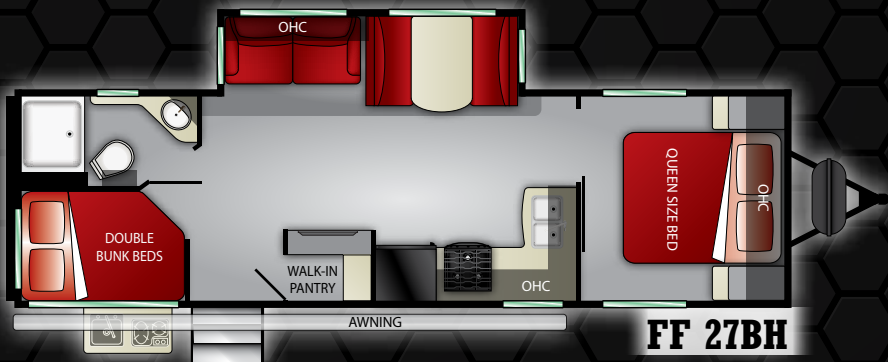

FUN FINDER

FF 21RB

FF 23BH

FF 25RS

FF 26DB

FF26DS

Model	21 RB	23 BH	25 RS	26 DB	26 DS	27 BH	28 QD	29 KR	29 RS	32 BS	32 QB
Length	25' 10"	27' 7"	29' 11"	TBD	TBD	32' 10"	31' 11"	34' 8"	34' 2"	36' 6"	TBD
Dry	4,725	5,368	5,760	TBD	TBD	6,576	6,110	6,876	7,067	7,374	TBD
Hitch	430	555	700	TBD	TBD	660	720	810	990	1,054	TBD
Height	10' 11"	10' 11"	10' 11"	TBD	TBD	10' 11"	10' 11"	11' 2"	11' 2"	11' 2"	TBD
Awning	14'	20'	20'	TBD	TBD	20'	18'	20'	20'	19'	TBD
Tanks	44 ^F 30 ^G 30 ^B	44 ^F 30 ^G 30 ^B	44 ^F 30 ^G 30 ^B	TBD	TBD	44 ^F 87 ^G 30 ^B	44 ^F 30 ^G 30 ^B	44 ^F 87 ^G 30 ^B	44 ^F 87 ^G 30 ^B	44 ^F 30 ^G 30 ^B	TBD