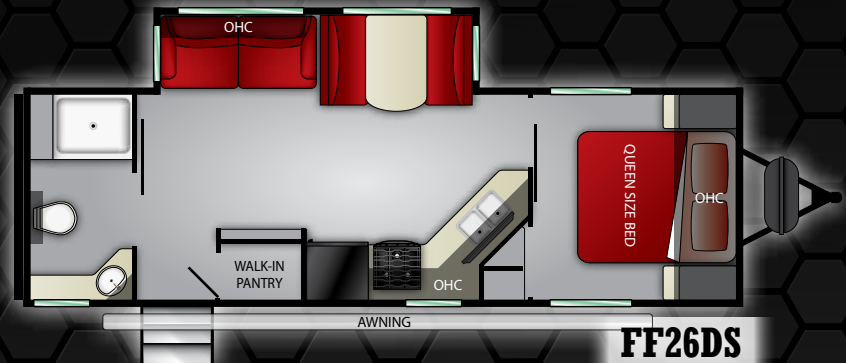

FUN FINDER

FF 21RB

FF 23BH

FF 25RS

FF 26DB

FF26DS

Model	21 RB	23 BH	25 RS	26 DB	26 DS	27 BH	28 QD	29 KR	29 RS	32 BS	32 QB
Length	25' 10"	27' 7"	29' 11"	TBD	TBD	32' 10"	31' 11"	34' 8"	34' 2"	36' 6"	TBD
Dry	4,725	5,368	5,760	TBD	TBD	6,576	6,110	6,876	7,067	7,374	TBD
Hitch	430	555	700	TBD	TBD	660	720	810	990	1,054	TBD
Height	10' 11"	10' 11"	10' 11"	TBD	TBD	10' 11"	10' 11"	11' 2"	11' 2"	11' 2"	TBD
Awning	14'	20'	20'	TBD	TBD	20'	18'	20'	20'	19'	TBD
Tanks	44 ^F 30 ^G 30 ^B	44 ^F 30 ^G 30 ^B	44 ^F 30 ^G 30 ^B	TBD	TBD	44 ^F 87 ^G 30 ^B	44 ^F 30 ^G 30 ^B	44 ^F 87 ^G 30 ^B	44 ^F 87 ^G 30 ^B	44 ^F 30 ^G 30 ^B	TBD