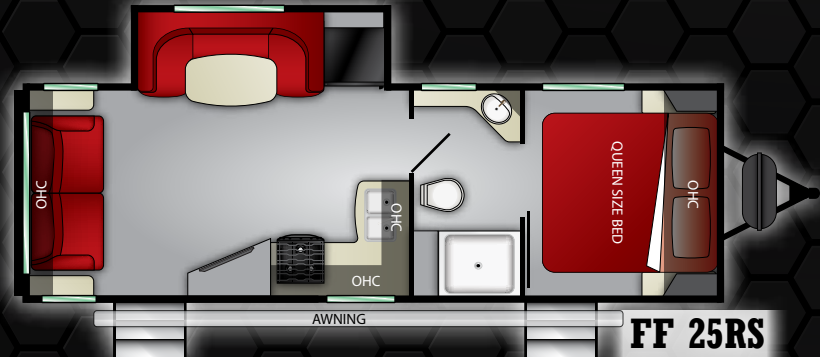

FUN FINDER

FF 21RB

FF 23BH

FF 25RS

FF 26DB

FF26DS

Model	21 RB	23 BH	25 RS	26 DB	26 DS	27 BH	28 QD	29 KR	29 RS	32 BS	32 QB
Length	25' 10"	27' 7"	29' 11"	TBD	TBD	32' 10"	31' 11"	34' 8"	34' 2"	36' 6"	TBD
Dry	4,725	5,368	5,760	TBD	TBD	6,576	6,110	6,876	7,067	7,374	TBD
Hitch	430	555	700	TBD	TBD	660	720	810	990	1,054	TBD
Height	10' 11"	10' 11"	10' 11"	TBD	TBD	10' 11"	10' 11"	11' 2"	11' 2"	11' 2"	TBD
Awning	14'	20'	20'	TBD	TBD	20'	18'	20'	20'	19'	TBD
Tanks	44 ^F 30 ^G 30 ^B	44 ^F 30 ^G 30 ^B	44 ^F 30 ^G 30 ^B	TBD	TBD	44 ^F 87 ^G 30 ^B	44 ^F 30 ^G 30 ^B	44 ^F 87 ^G 30 ^B	44 ^F 87 ^G 30 ^B	44 ^F 30 ^G 30 ^B	TBD