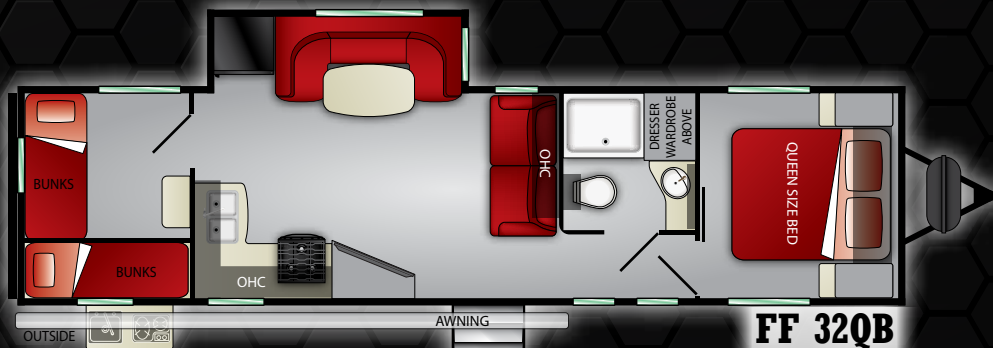

FUN FINDER

FF 21RB

FF 23BH

FF 25RS

FF 26DB

FF26DS

Model	21 RB	23 BH	25 RS	26 DB	26 DS	27 BH	28 QD	29 KR	29 RS	32 BS	32 QB
Length	25' 10"	27' 7"	29' 11"	TBD	TBD	32' 10"	31' 11"	34' 8"	34' 2"	36' 6"	TBD
Dry	4,725	5,368	5,760	TBD	TBD	6,576	6,110	6,876	7,067	7,374	TBD
Hitch	430	555	700	TBD	TBD	660	720	810	990	1,054	TBD
Height	10' 11"	10' 11"	10' 11"	TBD	TBD	10' 11"	10' 11"	11' 2"	11' 2"	11' 2"	TBD
Awning	14'	20'	20'	TBD	TBD	20'	18'	20'	20'	19'	TBD
Tanks	44 ^F 30 ^G 30 ^B	44 ^F 30 ^G 30 ^B	44 ^F 30 ^G 30 ^B	TBD	TBD	44 ^F 87 ^G 30 ^B	44 ^F 30 ^G 30 ^B	44 ^F 87 ^G 30 ^B	44 ^F 87 ^G 30 ^B	44 ^F 30 ^G 30 ^B	TBD