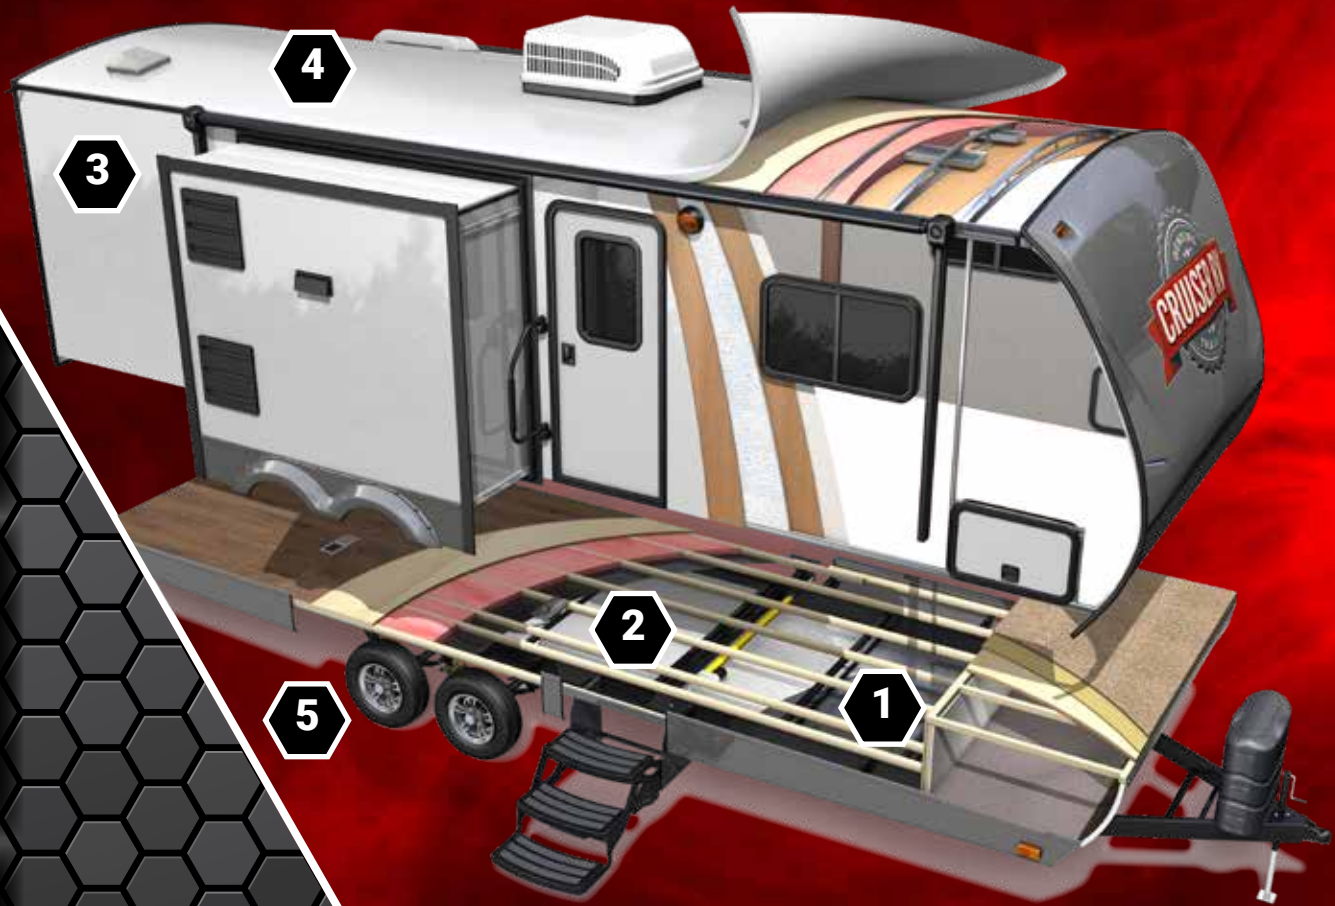

3 Lamination That Lasts

The Cruiser RV sidewall is created using the latest technologies in lamination. High density block foam insulation with double substrate barrier protection help keep the inside protected from the outside weather.

4 Full Walkable Roof

Welded aluminum roof trusses spaced 16" on center front to back allow us to offer you a stronger and fully walkable roof. Dual A/C ducts are ran to offer better distribution of A/C throughout the inside. Residential insulation is then laid on top of those A/C ducts allowing the air to stay cooler as it enters your living space. A 3/8" overlayment is then secured on top before its finished with our durable roof material.