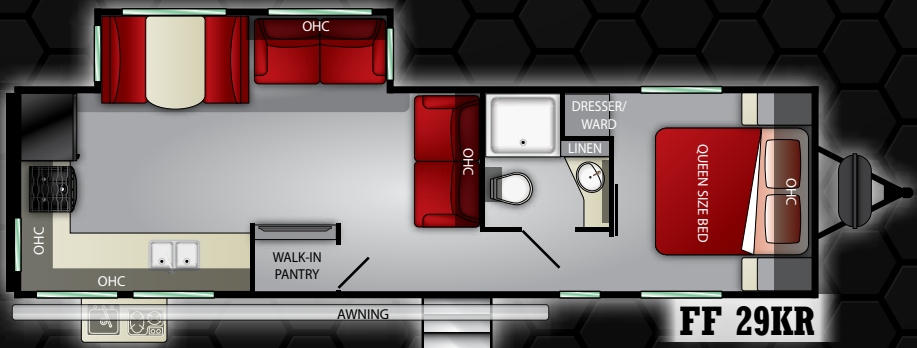

FUN FINDER

FF 21RB

FF 23BH

FF 25RS

FF 26DB

FF26DS

Model	21 RB	23 BH	25 RS	26 DB	26 DS	27 BH	28 QD	29 KR	29 RS	32 BS	32 QB
Length	25' 10"	27' 7"	29' 11"	TBD	TBD	32' 10"	31' 11"	34' 8"	34' 2"	36' 6"	TBD
Dry	4,725	5,368	5,760	TBD	TBD	6,576	6,110	6,876	7,067	7,374	TBD
Hitch	430	555	700	TBD	TBD	660	720	810	990	1,054	TBD
Height	10' 11"	10' 11"	10' 11"	TBD	TBD	10' 11"	10' 11"	11' 2"	11' 2"	11' 2"	TBD
Awning	14'	20'	20'	TBD	TBD	20'	18'	20'	20'	19'	TBD
Tanks	44 ^F 30 ^G 30 ^B	44 ^F 30 ^G 30 ^B	44 ^F 30 ^G 30 ^B	TBD	TBD	44 ^F 87 ^G 30 ^B	44 ^F 30 ^G 30 ^B	44 ^F 87 ^G 30 ^B	44 ^F 87 ^G 30 ^B	44 ^F 30 ^G 30 ^B	TBD