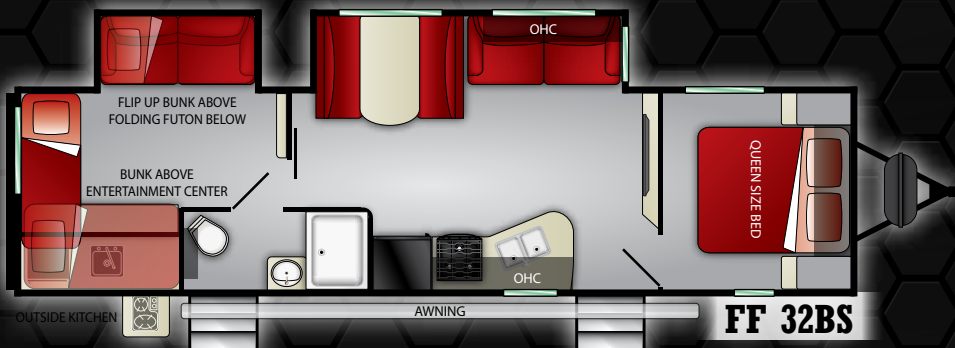

FUN FINDER

FF 21RB

FF 23BH

FF 25RS

FF 26DB

FF26DS

Model	21 RB	23 BH	25 RS	26 DB	26 DS	27 BH	28 QD	29 KR	29 RS	32 BS	32 QB
Length	25' 10"	27' 7"	29' 11"	TBD	TBD	32' 10"	31' 11"	34' 8"	34' 2"	36' 6"	TBD
Dry	4,725	5,368	5,760	TBD	TBD	6,576	6,110	6,876	7,067	7,374	TBD
Hitch	430	555	700	TBD	TBD	660	720	810	990	1,054	TBD
Height	10' 11"	10' 11"	10' 11"	TBD	TBD	10' 11"	10' 11"	11' 2"	11' 2"	11' 2"	TBD
Awning	14'	20'	20'	TBD	TBD	20'	18'	20'	20'	19'	TBD
Tanks	44 ^F 30 ^G 30 ^B	44 ^F 30 ^G 30 ^B	44 ^F 30 ^G 30 ^B	TBD	TBD	44 ^F 87 ^G 30 ^B	44 ^F 30 ^G 30 ^B	44 ^F 87 ^G 30 ^B	44 ^F 87 ^G 30 ^B	44 ^F 30 ^G 30 ^B	TBD