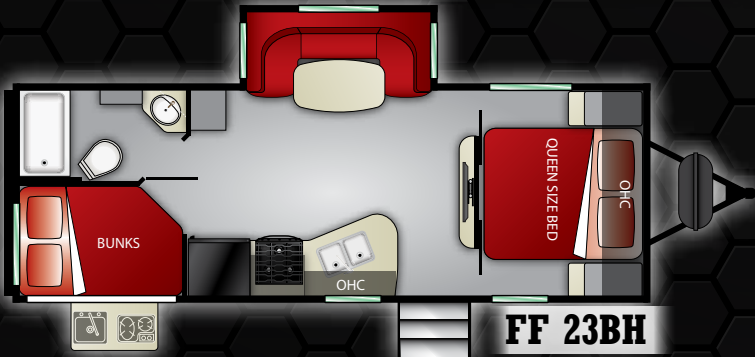

FUN FINDER

FF 21RB

FF 23BH

FF 25RS

FF 26DB

FF26DS

Model	21 RB	23 BH	25 RS	26 DB	26 DS	27 BH	28 QD	29 KR	29 RS	32 BS	32 QB
Length	25' 10"	27' 7"	29' 11"	TBD	TBD	32' 10"	31' 11"	34' 8"	34' 2"	36' 6"	TBD
Dry	4,725	5,368	5,760	TBD	TBD	6,576	6,110	6,876	7,067	7,374	TBD
Hitch	430	555	700	TBD	TBD	660	720	810	990	1,054	TBD
Height	10' 11"	10' 11"	10' 11"	TBD	TBD	10' 11"	10' 11"	11' 2"	11' 2"	11' 2"	TBD
Awning	14'	20'	20'	TBD	TBD	20'	18'	20'	20'	19'	TBD
Tanks	44 ^F 30 ^G 30 ^B	44 ^F 30 ^G 30 ^B	44 ^F 30 ^G 30 ^B	TBD	TBD	44 ^F 87 ^G 30 ^B	44 ^F 30 ^G 30 ^B	44 ^F 87 ^G 30 ^B	44 ^F 87 ^G 30 ^B	44 ^F 30 ^G 30 ^B	TBD