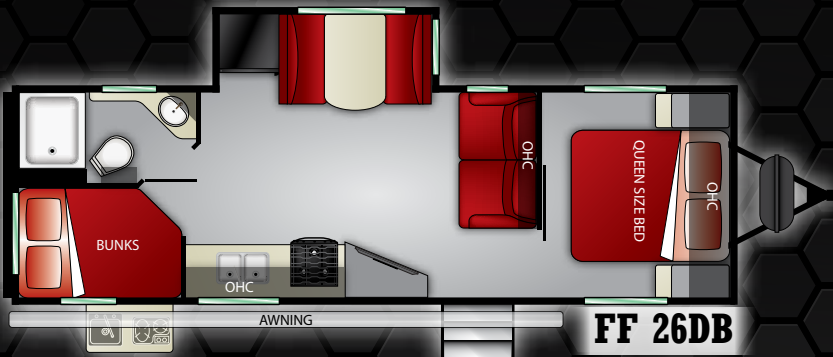

FUN FINDER

FF 21RB

FF 23BH

FF 25RS

FF 26DB

FF26DS

Model	21 RB	23 BH	25 RS	26 DB	26 DS	27 BH	28 QD	29 KR	29 RS	32 BS	32 QB
Length	25' 10"	27' 7"	29' 11"	TBD	TBD	32' 10"	31' 11"	34' 8"	34' 2"	36' 6"	TBD
Dry	4,725	5,368	5,760	TBD	TBD	6,576	6,110	6,876	7,067	7,374	TBD
Hitch	430	555	700	TBD	TBD	660	720	810	990	1,054	TBD
Height	10' 11"	10' 11"	10' 11"	TBD	TBD	10' 11"	10' 11"	11' 2"	11' 2"	11' 2"	TBD
Awning	14'	20'	20'	TBD	TBD	20'	18'	20'	20'	19'	TBD
Tanks	44 ^F 30 ^G 30 ^B	44 ^F 30 ^G 30 ^B	44 ^F 30 ^G 30 ^B	TBD	TBD	44 ^F 87 ^G 30 ^B	44 ^F 30 ^G 30 ^B	44 ^F 87 ^G 30 ^B	44 ^F 87 ^G 30 ^B	44 ^F 30 ^G 30 ^B	TBD