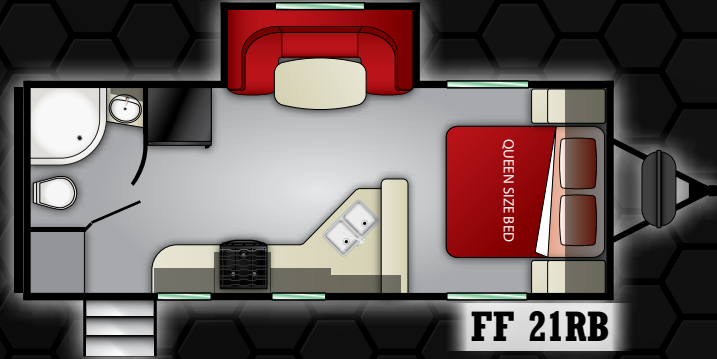

FUN FINDER

FF 21RB