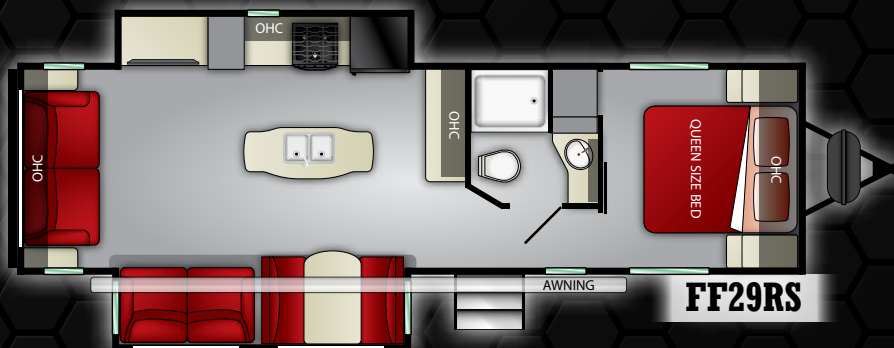

FUN FINDER

FF 21RB

FF 23BH

FF 25RS

FF 26DB

FF26DS

Model	21 RB	23 BH	25 RS	26 DB	26 DS	27 BH	28 QD	29 KR	29 RS	32 BS	32 QB
Length	25' 10"	27' 7"	29' 11"	TBD	TBD	32' 10"	31' 11"	34' 8"	34' 2"	36' 6"	TBD
Dry	4,725	5,368	5,760	TBD	TBD	6,576	6,110	6,876	7,067	7,374	TBD
Hitch	430	555	700	TBD	TBD	660	720	810	990	1,054	TBD
Height	10' 11"	10' 11"	10' 11"	TBD	TBD	10' 11"	10' 11"	11' 2"	11' 2"	11' 2"	TBD
Awning	14'	20'	20'	TBD	TBD	20'	18'	20'	20'	19'	TBD
Tanks	44 ^F 30 ^G 30 ^B	44 ^F 30 ^G 30 ^B	44 ^F 30 ^G 30 ^B	TBD	TBD	44 ^F 87 ^G 30 ^B	44 ^F 30 ^G 30 ^B	44 ^F 87 ^G 30 ^B	44 ^F 87 ^G 30 ^B	44 ^F 30 ^G 30 ^B	TBD