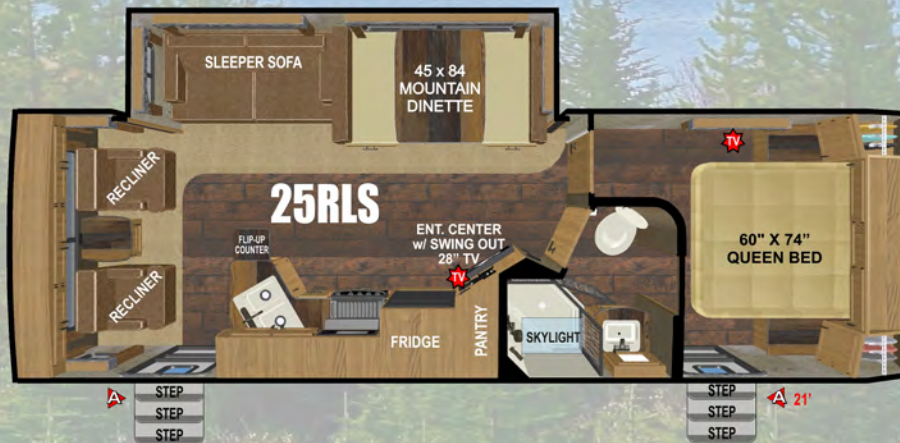

DRY WEIGHT: TBD ~ FLOOR LENGTH: 26'