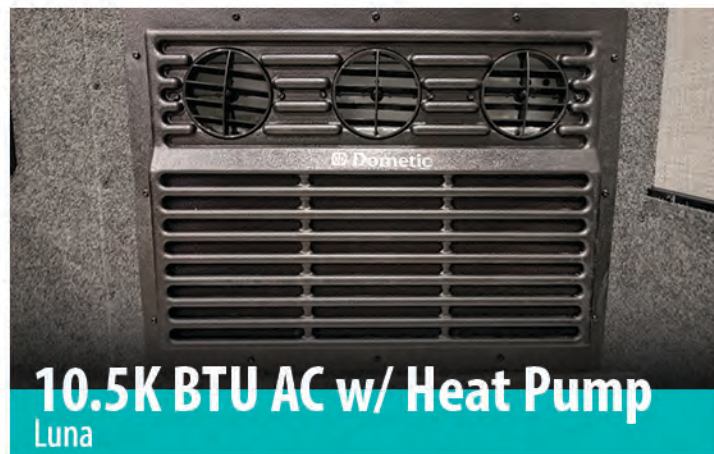

120V/12V Refrigerator
Lite | Rover | Luna

10.5K BTU AC w/ Heat Pump
Luna