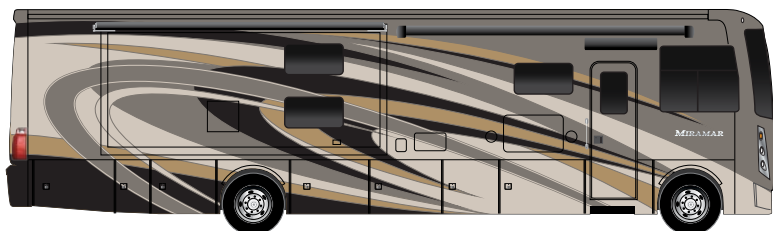

EXTERIOR OPTIONS

COASTAL CRANBERRY 

OCEAN FRONT 

CRYSTAL SPRINGS FULL-BODY PAINT

LACQUER RED FULL-BODY PAINT

SUN FULL-BODY PAINT

TRITON® V10 ENGINE

The 6.8L V10 engine has a proven track record of durability and low-hassle maintenance. Extremely smooth running with a commanding 320-horsepower and 460 lb.-ft. of torque.