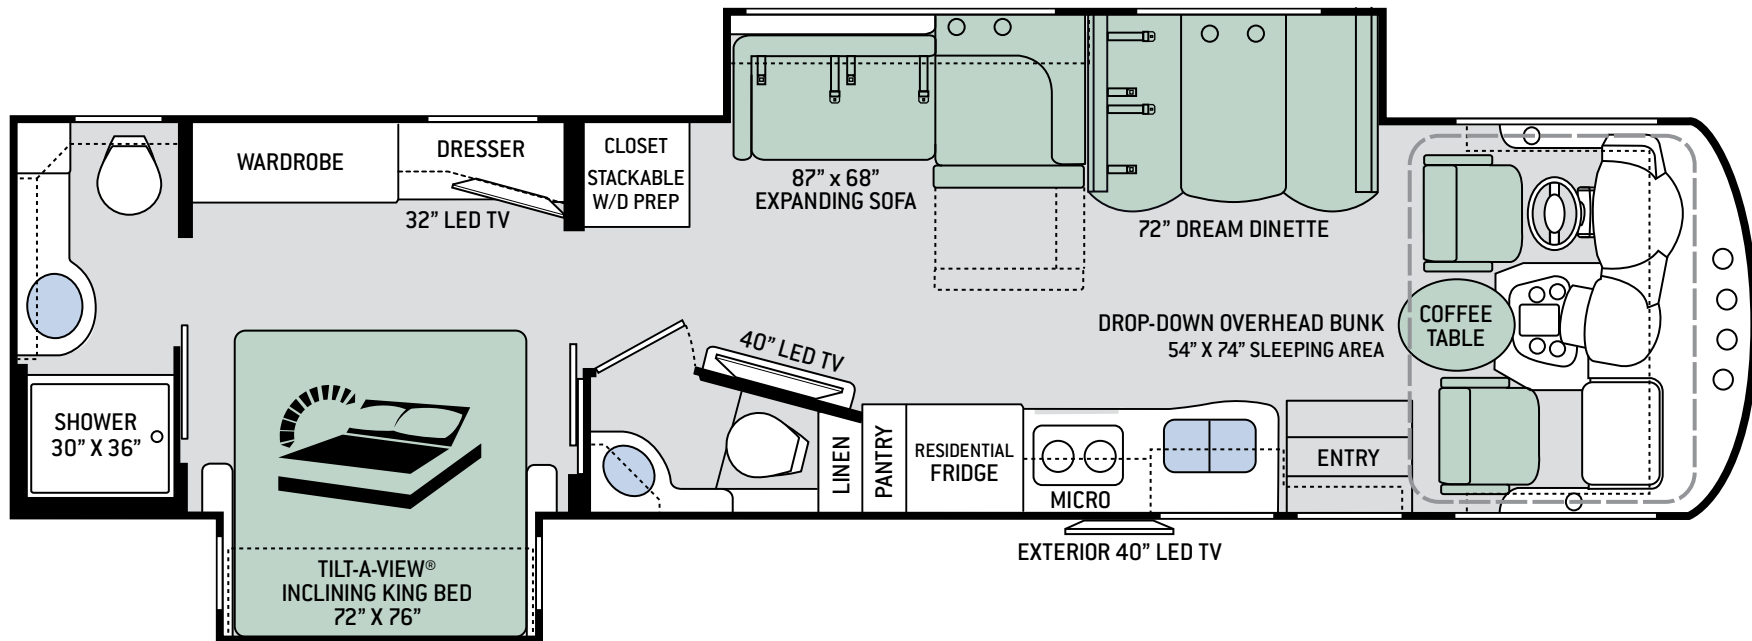

FLOOR PLANS

32.2

S P E C I F I C A T I O N S

	32.2
CHASSIS	Ford
GROSS VEHICLE (GVWR)	22,000
GROSS COMBINED (GCWR)	26,000
WHEEL BASE	228"
EXTERIOR LENGTH (W/O LADDER)	34'-1"
EXTERIOR HEIGHT (W/AC)	12'-11"
EXTERIOR WIDTH (W/O MIRRORS)	101"
INTERIOR HEIGHT (LIVING AREA)	84"
AWNING SIZE	20'
FUEL (GAL)	80
LPG (LBS)	105
FRESH/WASTE/GRAY WATER (GAL)	100 / 40 / 43
WATER HEATER (GAL)	Tankless
FURNACE (BTUS)	35,000
EXTERIOR STORAGE CAPACITY (CU. FT.)	147
HITCH	8,000

FLOOR PLANS

35.2

S P E C I F I C A T I O N S

	35.2
CHASSIS	Ford
GROSS VEHICLE (GVWR)	22,000
GROSS COMBINED (GCWR)	26,000
WHEEL BASE	242"
EXTERIOR LENGTH (W/O LADDER)	37"
EXTERIOR HEIGHT (W/AC)	12'-11"
EXTERIOR WIDTH (W/O MIRRORS)	101"
INTERIOR HEIGHT (LIVING AREA)	84"
AWNING SIZE	20' & 3'-8"
FUEL (GAL)	80
LPG (LBS)	105
FRESH/WASTE/GRAY WATER (GAL)	100 / 40 / 40F-30R
WATER HEATER (GAL)	Tankless
FURNACE (BTUS)	35,000
EXTERIOR STORAGE CAPACITY (CU. FT.)	180
HITCH	8,000

FLOOR PLANS

35.3

S P E C I F I C A T I O N S

	35.3
CHASSIS	Ford
GROSS VEHICLE (GVWR)	22,000
GROSS COMBINED (GCWR)	26,000
WHEEL BASE	242"
EXTERIOR LENGTH (W/O LADDER)	37"
EXTERIOR HEIGHT (W/AC)	12'-11"
EXTERIOR WIDTH (W/O MIRRORS)	101"
INTERIOR HEIGHT (LIVING AREA)	84"
AWNING SIZE	20'
FUEL (GAL)	80
LPG (LBS)	105
FRESH/WASTE/GRAY WATER (GAL)	100 / 40F-40R / 40F-40R
WATER HEATER (GAL)	Tankless
FURNACE (BTUS)	35,000
EXTERIOR STORAGE CAPACITY (CU. FT.)	190
HITCH	8,000