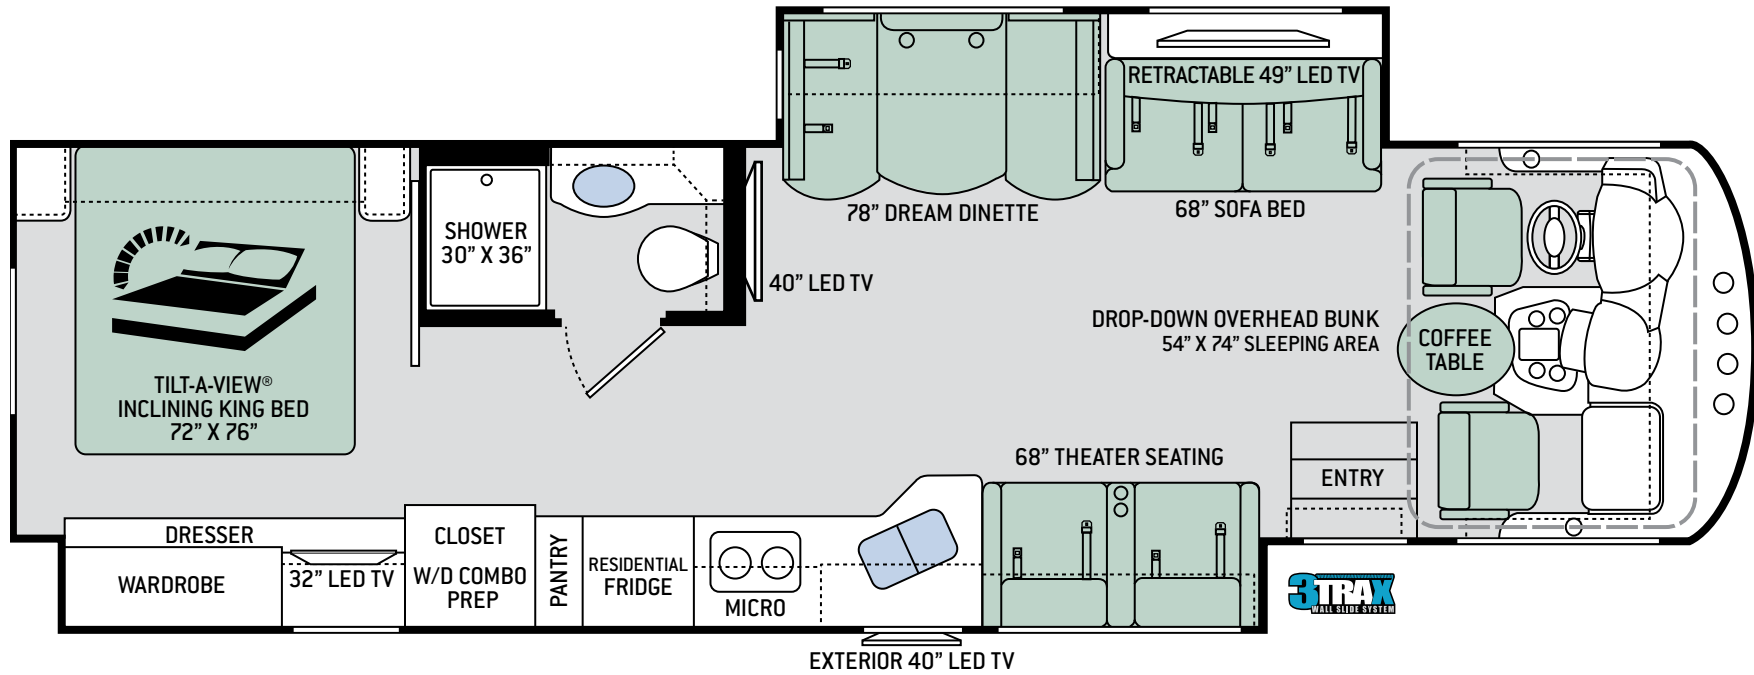

FLOOR PLANS

32.2

S P E C I F I C A T I O N S

	32.2
CHASSIS	Ford
GROSS VEHICLE (GVWR)	22,000
GROSS COMBINED (GCWR)	26,000
WHEEL BASE	228"
EXTERIOR LENGTH (W/O LADDER)	34'-1"
EXTERIOR HEIGHT (W/AC)	12'-11"
EXTERIOR WIDTH (W/O MIRRORS)	101"
INTERIOR HEIGHT (LIVING AREA)	84"
AWNING SIZE	20'
FUEL (GAL)	80
LPG (LBS)	105
FRESH/WASTE/GRAY WATER (GAL)	100 / 40 / 43
WATER HEATER (GAL)	Tankless
FURNACE (BTUS)	35,000
EXTERIOR STORAGE CAPACITY (CU. FT.)	147
HITCH	8,000

FLOOR PLANS

35.2

S P E C I F I C A T I O N S

	35.2
CHASSIS	Ford
GROSS VEHICLE (GVWR)	22,000
GROSS COMBINED (GCWR)	26,000
WHEEL BASE	242"
EXTERIOR LENGTH (W/O LADDER)	37"
EXTERIOR HEIGHT (W/AC)	12'-11"
EXTERIOR WIDTH (W/O MIRRORS)	101"
INTERIOR HEIGHT (LIVING AREA)	84"
AWNING SIZE	20' & 3'-8"
FUEL (GAL)	80
LPG (LBS)	105
FRESH/WASTE/GRAY WATER (GAL)	100 / 40 / 40F-30R
WATER HEATER (GAL)	Tankless
FURNACE (BTUS)	35,000
EXTERIOR STORAGE CAPACITY (CU. FT.)	180
HITCH	8,000