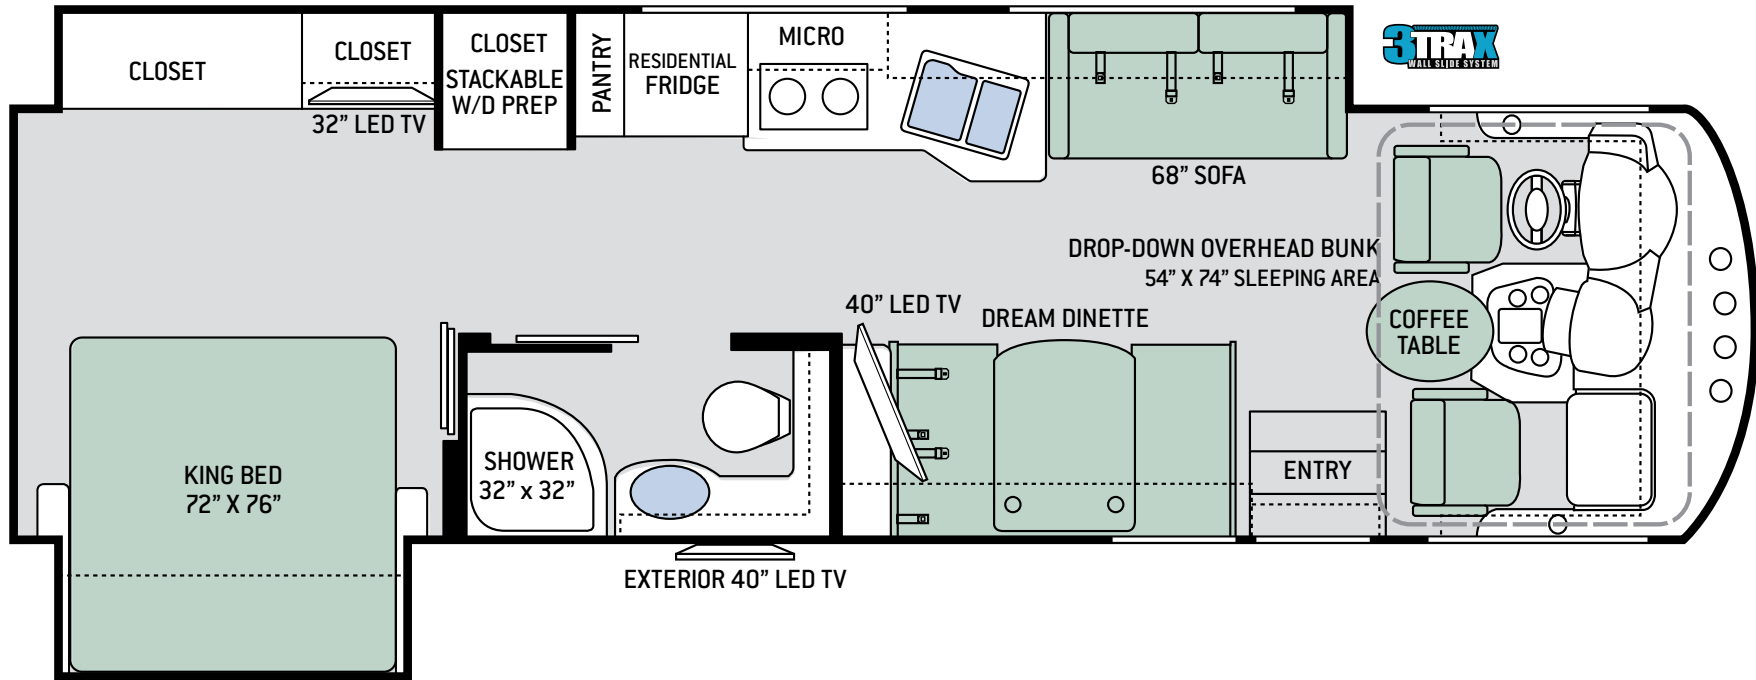

FLOOR PLANS

32.2

S P E C I F I C A T I O N S

	32.2
CHASSIS	Ford
GROSS VEHICLE (GVWR)	22,000
GROSS COMBINED (GCWR)	26,000
WHEEL BASE	228"
EXTERIOR LENGTH (W/O LADDER)	34'-1"
EXTERIOR HEIGHT (W/AC)	12'-11"
EXTERIOR WIDTH (W/O MIRRORS)	101"
INTERIOR HEIGHT (LIVING AREA)	84"
AWNING SIZE	20'
FUEL (GAL)	80
LPG (LBS)	105
FRESH/WASTE/GRAY WATER (GAL)	100 / 40 / 43
WATER HEATER (GAL)	Tankless
FURNACE (BTUS)	35,000
EXTERIOR STORAGE CAPACITY (CU. FT.)	147
HITCH	8,000

FLOOR PLANS

35.2

S P E C I F I C A T I O N S

	35.2
CHASSIS	Ford
GROSS VEHICLE (GVWR)	22,000
GROSS COMBINED (GCWR)	26,000
WHEEL BASE	242"
EXTERIOR LENGTH (W/O LADDER)	37"
EXTERIOR HEIGHT (W/AC)	12'-11"
EXTERIOR WIDTH (W/O MIRRORS)	101"
INTERIOR HEIGHT (LIVING AREA)	84"
AWNING SIZE	20' & 3'-8"
FUEL (GAL)	80
LPG (LBS)	105
FRESH/WASTE/GRAY WATER (GAL)	100 / 40 / 40F-30R
WATER HEATER (GAL)	Tankless
FURNACE (BTUS)	35,000
EXTERIOR STORAGE CAPACITY (CU. FT.)	180
HITCH	8,000

BEDROOM & BATHROOM

- » Denver Mattress® King Size Bed (32.2)
- » Denver Mattress® King Size Bed with Tilt-A-View™ Inclining Bed Mechanism (35.2, 35.3 & 37.1)
- » Bedroom Charging Station and Dedicated CPAP Machine Outlet
- » Designer Headboard, Bedspread & Pillow Shams
- » Bunk Beds – Converts to Sofa or Closet (37.1)
- » Foot Flush Porcelain Toilet
- » Power Vent with Cover in Bathroom