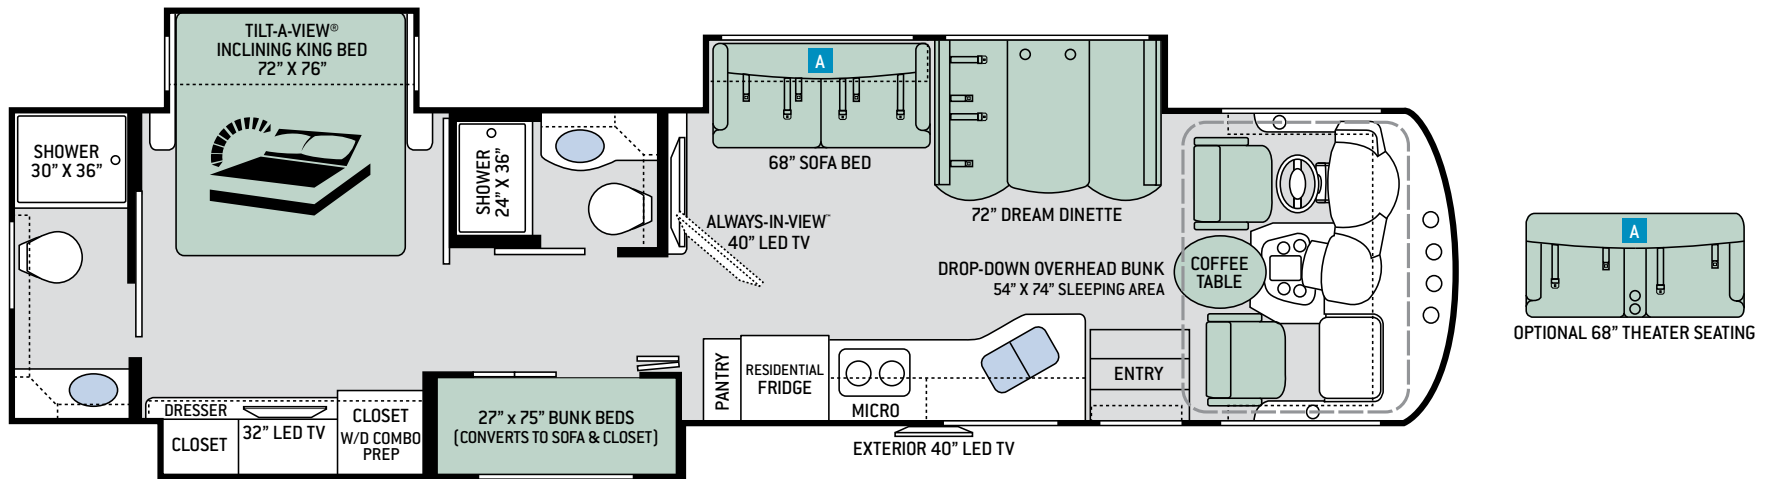

FLOOR PLANS

35.3

S P E C I F I C A T I O N S

	35.3
CHASSIS	Ford
GROSS VEHICLE (GVWR)	22,000
GROSS COMBINED (GCWR)	26,000
WHEEL BASE	242"
EXTERIOR LENGTH (W/O LADDER)	37"
EXTERIOR HEIGHT (W/AC)	12'-11"
EXTERIOR WIDTH (W/O MIRRORS)	101"
INTERIOR HEIGHT (LIVING AREA)	84"
AWNING SIZE	20'
FUEL (GAL)	80
LPG (LBS)	105
FRESH/WASTE/GRAY WATER (GAL)	100 / 40F-40R / 40F-40R
WATER HEATER (GAL)	Tankless
FURNACE (BTUS)	35,000
EXTERIOR STORAGE CAPACITY (CU. FT.)	190
HITCH	8,000

FLOOR PLANS

37.1

S P E C I F I C A T I O N S

	37.1
CHASSIS	Ford
GROSS VEHICLE (GVWR)	24,000
GROSS COMBINED (GCWR)	30,000
WHEEL BASE	262"
EXTERIOR LENGTH (W/O LADDER)	38'-11"
EXTERIOR HEIGHT (W/AC)	12'-11"
EXTERIOR WIDTH (W/O MIRRORS)	101"
INTERIOR HEIGHT (LIVING AREA)	84"
AWNING SIZE	15'
FUEL (GAL)	80
LPG (LBS)	105
FRESH/WASTE/GRAY WATER (GAL)	100 / 40F-40R / 40F-40R
WATER HEATER (GAL)	Tankless
FURNACE (BTUS)	35,000
EXTERIOR STORAGE CAPACITY (CU. FT.)	216
HITCH	8,000