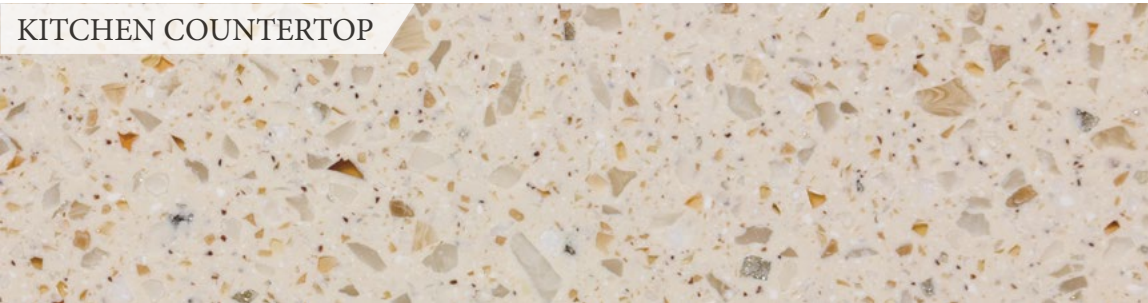

INTERIOR OPTIONS

CRYSTAL CLIFFS

FALCON CREST

SKYBRIDGE

MIRAMAR PHOTO GALLERY

SPECIAL FEATURES

10" Touchscreen Dash Radio with Bluetooth®

Multiplex Wiring Control System with 7" Touchscreen