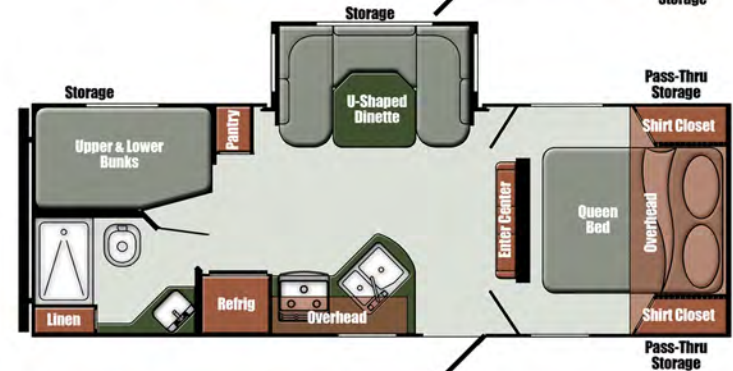

Cabin **CRUISER**

The Cabin of Your Dreams!

Cabin

25BHS Main Living Area

25BHS U-Shaped Dinette

Outside Kitchen

Double Bunks with USB Ports

Master Bedroom

Gourmet Kitchen

CRUISER

AM/FM/DVD Blue Tooth Stereo

24RBS Pantry

28CRB Bath

Specifications

Specifications are approximate & subject to change. Check the sticker in each unit for actual weights.

	24RBS	25BHS	28CRB	28BBS
Length	24'8"	27'2"	30'3"	31'2"
Width	96"	96"	96"	96"
Height	10'6"	11'0"	10'11"	11'0"
Interior Hgt.	80"	80"	80"	80"
Base Weight lbs.	4,015	4,624	6,120	5,436
Hitch Wgt lbs.	440	540	520	625
Net Carry Cap. lbs.	3,425	2,916	1,400	2,224
Fresh Water Gal.	36	36	36	36
Grey Tank Gal.	29	29	56	29
Black Tank Gal.	29	29	29	29
Furnace BTU	20,000	20,000	30,000	30,000
Water Heater Gal.	6	6	6	6
LP Capacity lbs.	2 x 20	2 x 20	2 x 20	2 x 20

Floor Plans

24RBS

25BHS

28CRB

28BBS

Cabin CRUISER

Standard Features

- "Vintage Wash" Ceiling Panel
- Solid Wood Cabinet Styles
- Wood Cabinet Doors
- "Knotty Pine" Wall Paneling
- High-Performance Vinyl Flooring

Furnishings & Decor

- Booth Dinette (28BBS, 28CRB)
- U-Shaped Dinette (24RBS, 25BHS)
- Comfort Series Jack Knife Sofa (28BBS, 28CRB)
- 60" x 74" Bed with Polyfoam Mattress (54" x 74" in 28BBS)
- 42" x 74" Bunk Bed (25BHS)
- Designer Window Treatments
- Mini-Blinds Throughout