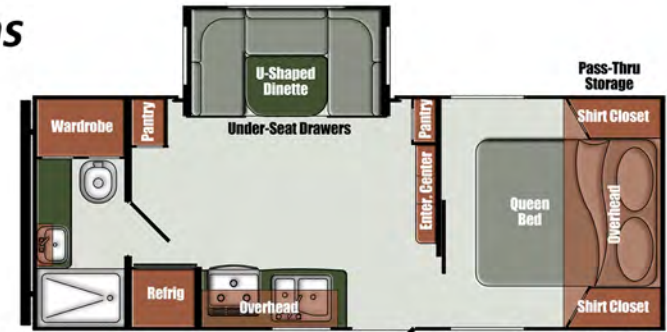

Cabin **CRUISER**

The Cabin of Your Dreams!

Cabin

25BHS Main Living Area

25BHS U-Shaped Dinette

Outside Kitchen

Double Bunks with USB Ports

Master Bedroom

Gourmet Kitchen

CRUISER

AM/FM/DVD Blue Tooth Stereo

24RBS Pantry

28CRB Bath

Specifications

Specifications are approximate & subject to change. Check the sticker in each unit for actual weights.

	24RBS	25BHS	28CRB	28BBS
Length	24'8"	27'2"	30'3"	31'2"
Width	96"	96"	96"	96"
Height	10'6"	11'0"	10'11"	11'0"
Interior Hgt.	80"	80"	80"	80"
Base Weight lbs.	4,015	4,624	6,120	5,436
Hitch Wgt lbs.	440	540	520	625
Net Carry Cap. lbs.	3,425	2,916	1,400	2,224
Fresh Water Gal.	36	36	36	36
Grey Tank Gal.	29	29	56	29
Black Tank Gal.	29	29	29	29
Furnace BTU	20,000	20,000	30,000	30,000
Water Heater Gal.	6	6	6	6
LP Capacity lbs.	2 x 20	2 x 20	2 x 20	2 x 20

Floor Plans

24RBS

25BHS

28CRB

28BBS

Cabin CRUISER

Standard Features

- "Vintage Wash" Ceiling Panel
- Solid Wood Cabinet Styles
- Wood Cabinet Doors
- "Knotty Pine" Wall Paneling
- High-Performance Vinyl Flooring

Furnishings & Decor

- Booth Dinette (28BBS, 28CRB)
- U-Shaped Dinette (24RBS, 25BHS)
- Comfort Series Jack Knife Sofa (28BBS, 28CRB)
- 60" x 74" Bed with Polyfoam Mattress (54" x 74" in 28BBS)
- 42" x 74" Bunk Bed (25BHS)
- Designer Window Treatments
- Mini-Blinds Throughout