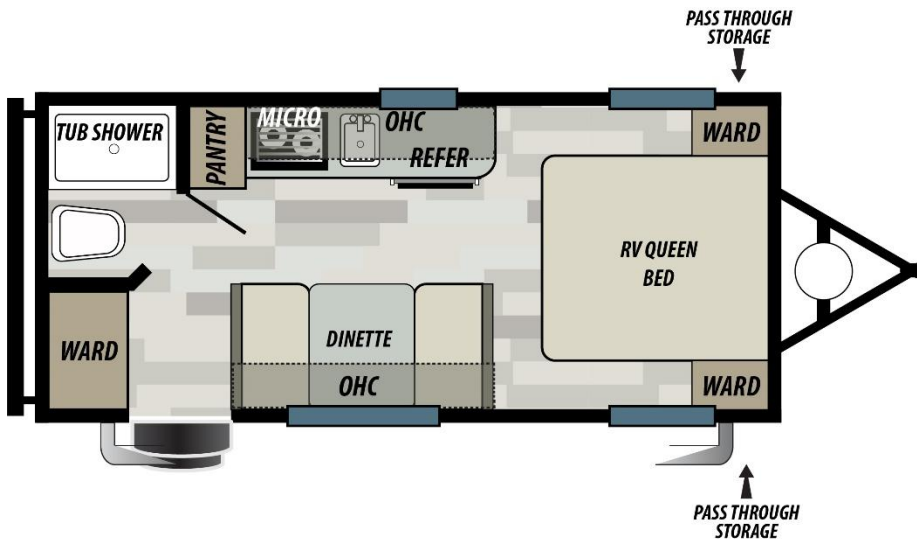

# Factory Select

## 177RB

Model	177RB
Hitch Weight	410 lb.
UVW	3159 lb.
CCC	1151 lb.
Exterior Length	21' 6"
Exterior Height	10' 3"
Exterior Width	84"
Fresh Water	28 gal.
Gray Water	22 gal.
Black Water	22 gal.

## 177BH

Model	177BH
Hitch Weight	380 lb.
UVW	3095 lb.
CCC	1185 lb.
Exterior Length	21' 6"
Exterior Height	10' 3"
Exterior Width	84"
Fresh Water	28 gal.
Gray Water	22 gal.
Black Water	22 gal.