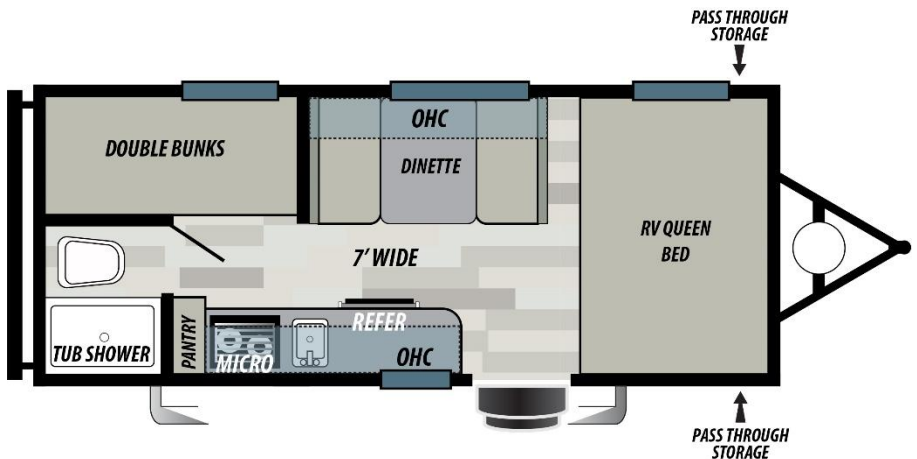

## 177RB

Model	177RB
Hitch Weight	410 lb.
UVW	3159 lb.
CCC	1151 lb.
Exterior Length	21' 6"
Exterior Height	10' 3"
Exterior Width	84"
Fresh Water	28 gal.
Gray Water	22 gal.
Black Water	22 gal.

## 177BH

Model	177BH
Hitch Weight	380 lb.
UVW	3095 lb.
CCC	1185 lb.
Exterior Length	21' 6"
Exterior Height	10' 3"
Exterior Width	84"
Fresh Water	28 gal.
Gray Water	22 gal.
Black Water	22 gal.