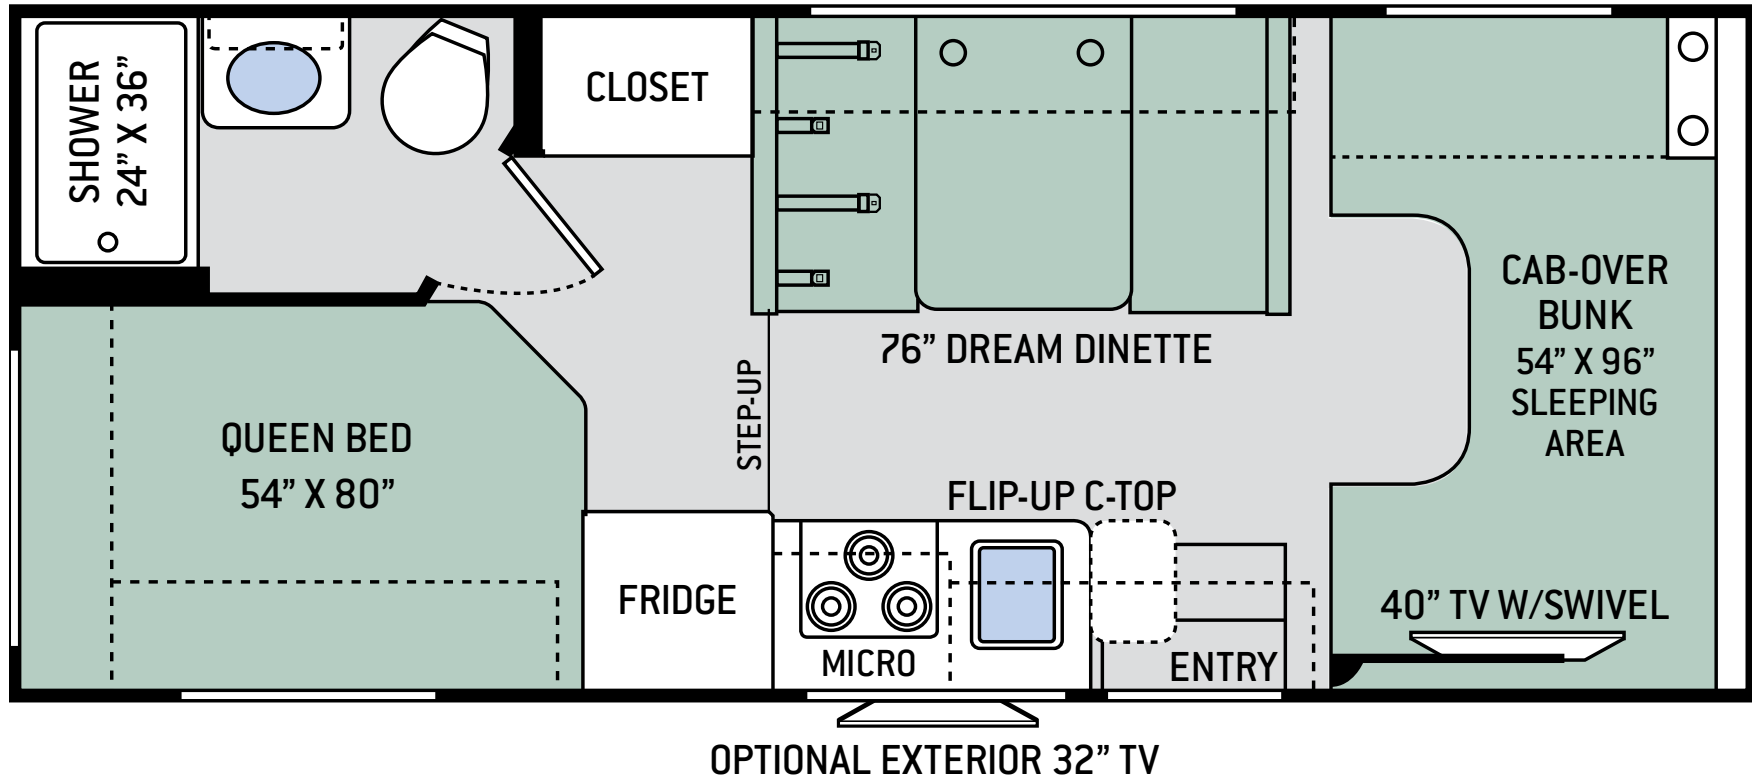

FLOOR PLANS

22E