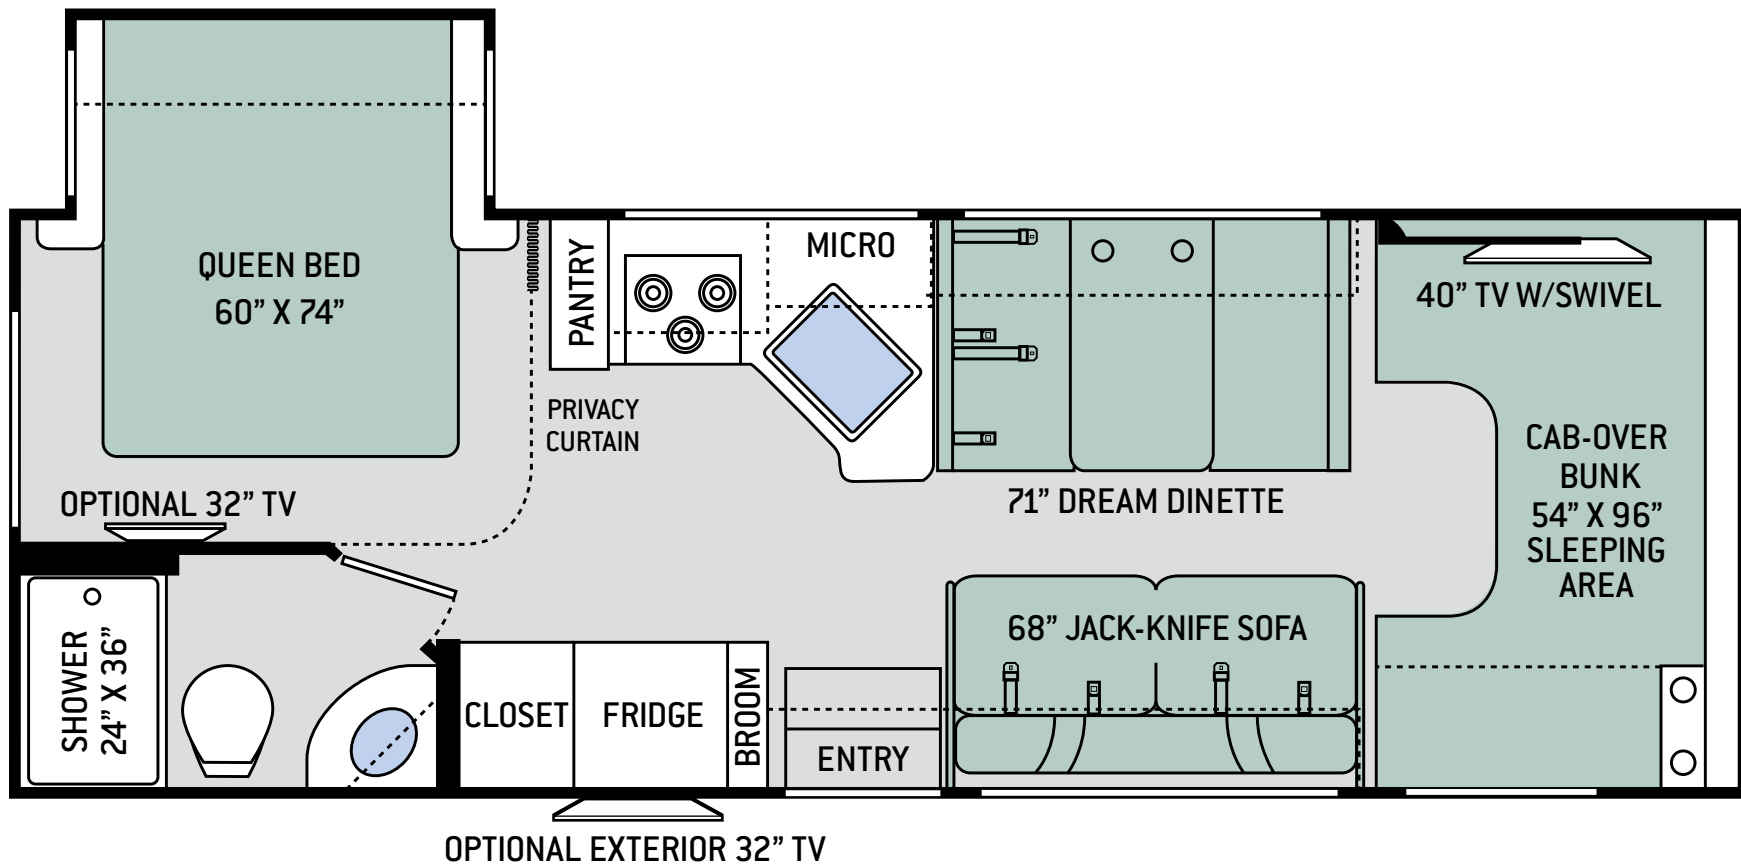

FLOOR PLANS

26B