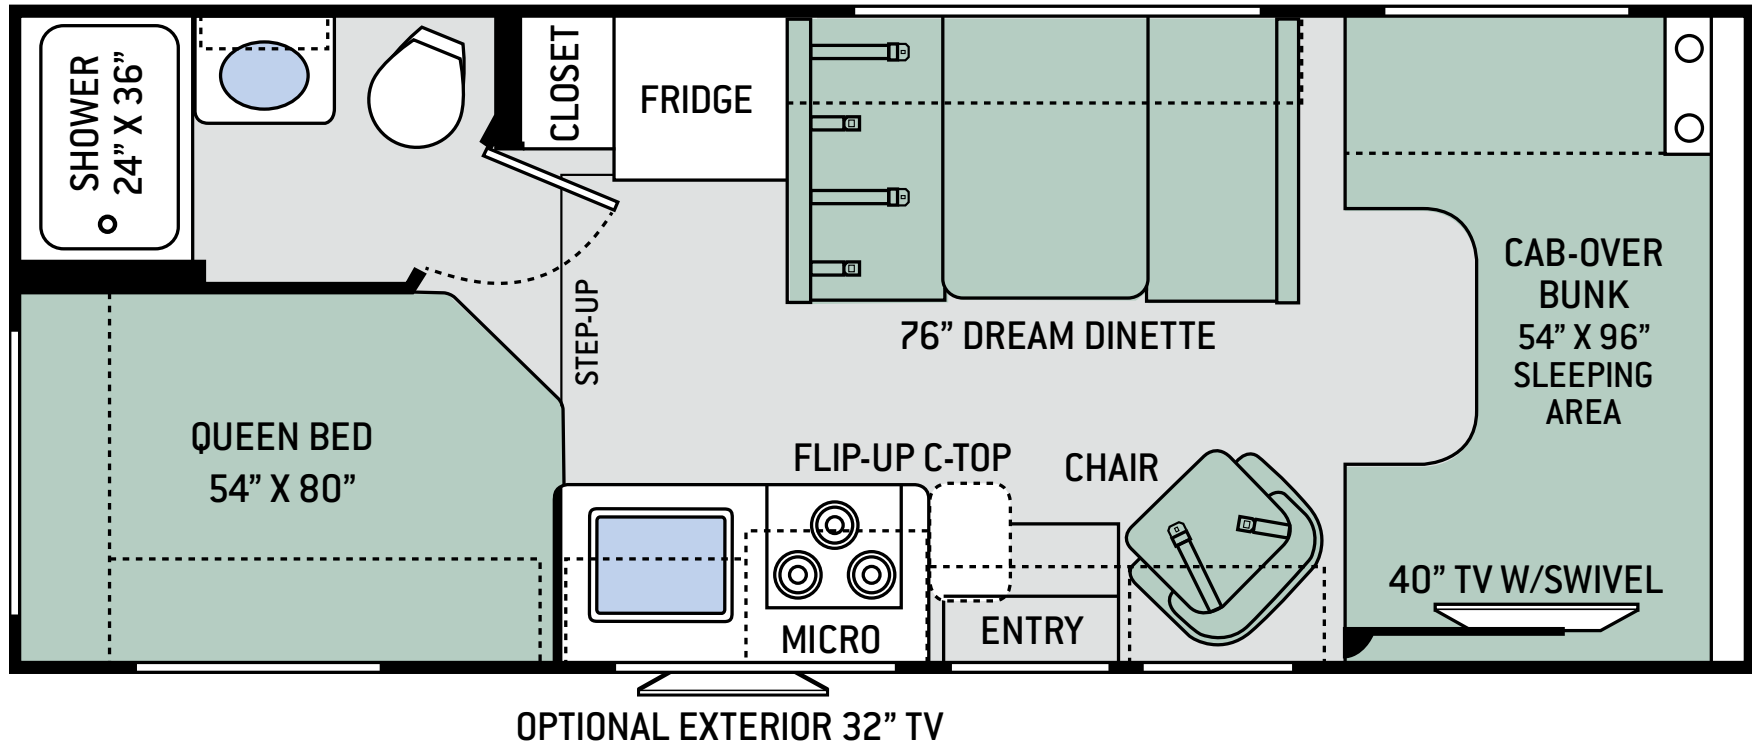

FLOOR PLANS

23U