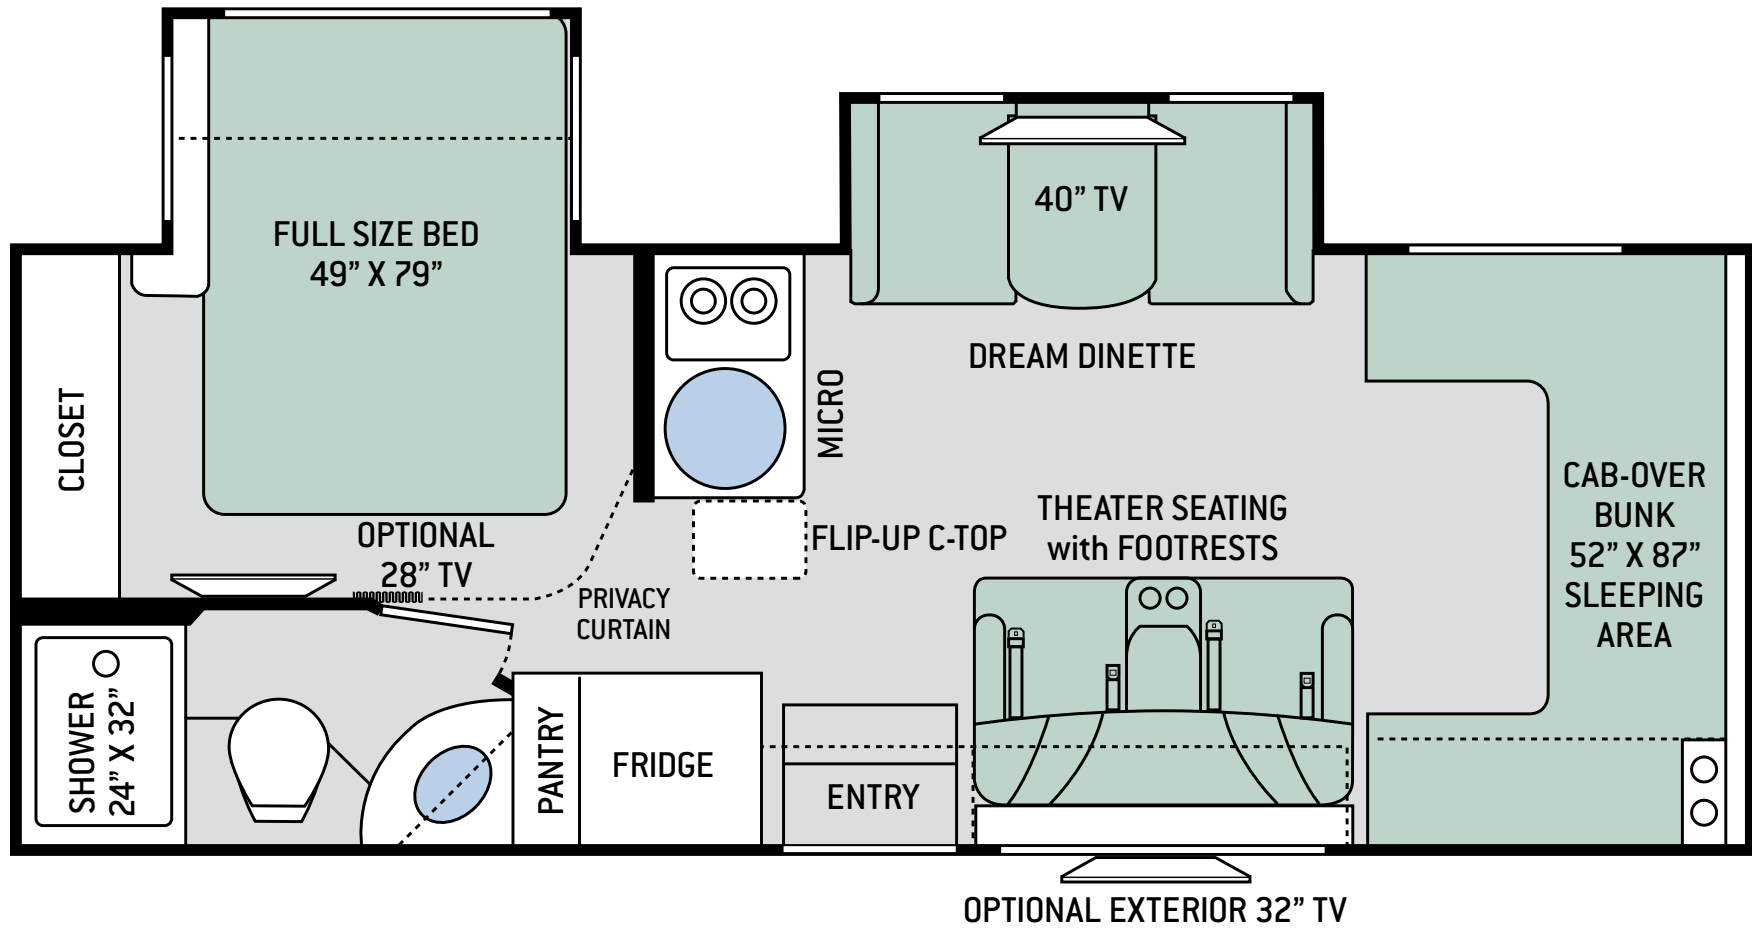

FLOOR PLANS