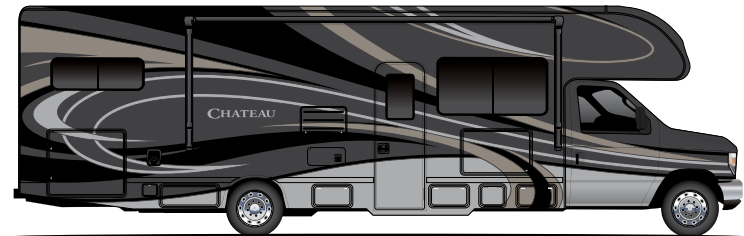

EXTERIOR OPTIONS

STANDARD GRAPHICS

BRILLIANT BLUE **HD MAX**

TRANQUIL BEIGE **HD MAX**

CENTENNIAL
FULL-BODY PAINT (31E, 31W & 31Y)

FIRESTONE
FULL-BODY PAINT (31E, 31W & 31Y)

S P R I N T E R S

BRILLIANT BLUE **WHD** MAX