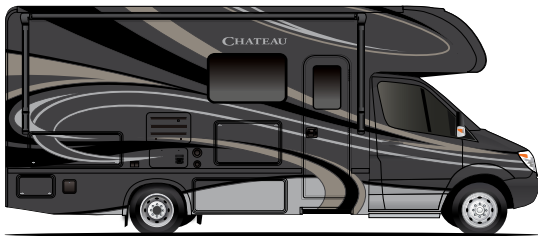

CENTENNIAL FULL-BODY PAINT