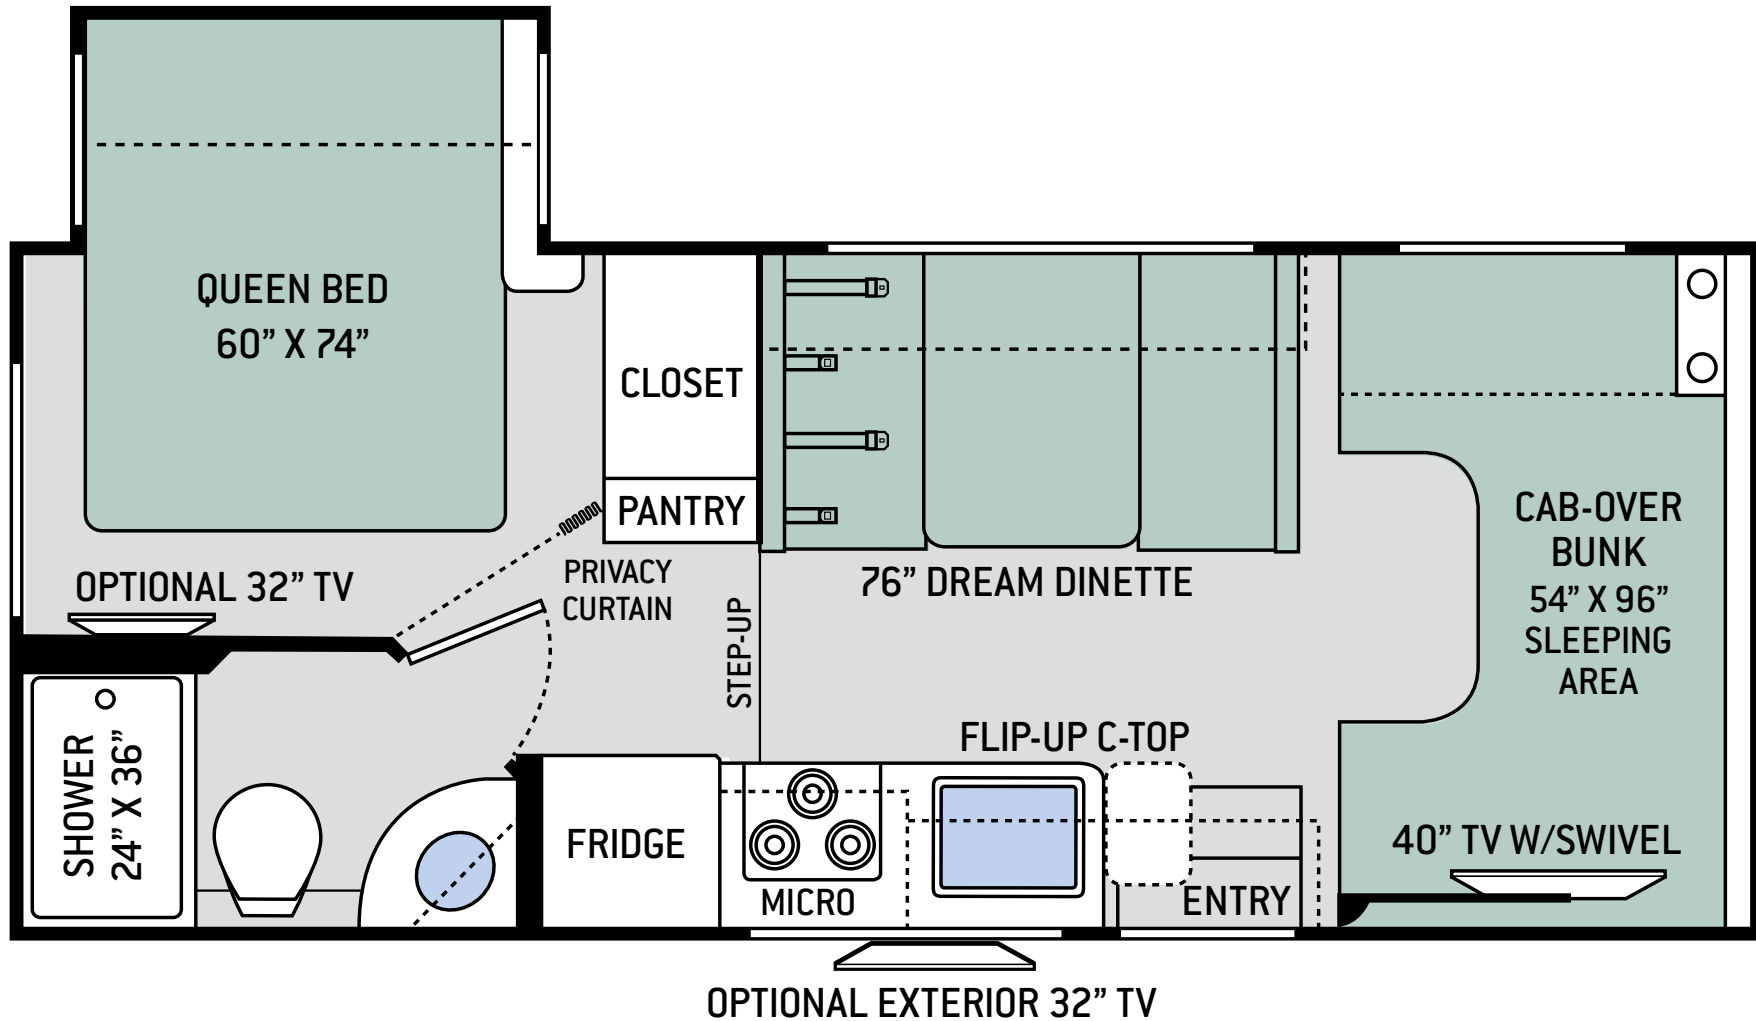

TRANQUIL BEIGE **WHD** MAX

CENTENNIAL FULL-BODY PAINT

FIRESTONE FULL-BODY PAINT

FLOOR PLANS

22B

S P E C I F I C A T I O N S

22B

CHASSIS	Ford / Chevy
GROSS VEHICLE (GVWR)	12,500 / 12,300
GROSS COMBINED (GCWR)	18,500 / 16,000
WHEEL BASE	158" / 159"
EXTERIOR LENGTH (W/O LADDER)	24' / 24'-6"
EXTERIOR HEIGHT (W/AC)	11'
EXTERIOR WIDTH (W/O MIRRORS)	99"
INTERIOR HEIGHT (LIVING AREA)	84"
AWNING SIZE	15'
FUEL (GAL)	55 / 57
LPG (LBS)	40.9
FRESH/WASTE/GRAY WATER (GAL)	40 / 29 / 25
WATER HEATER (GAL)	6
FURNACE (BTUS)	19,000
EXTERIOR STORAGE CAPACITY (CU. FT.)	30.9
HITCH WEIGHT RATING (LBS)	8,000