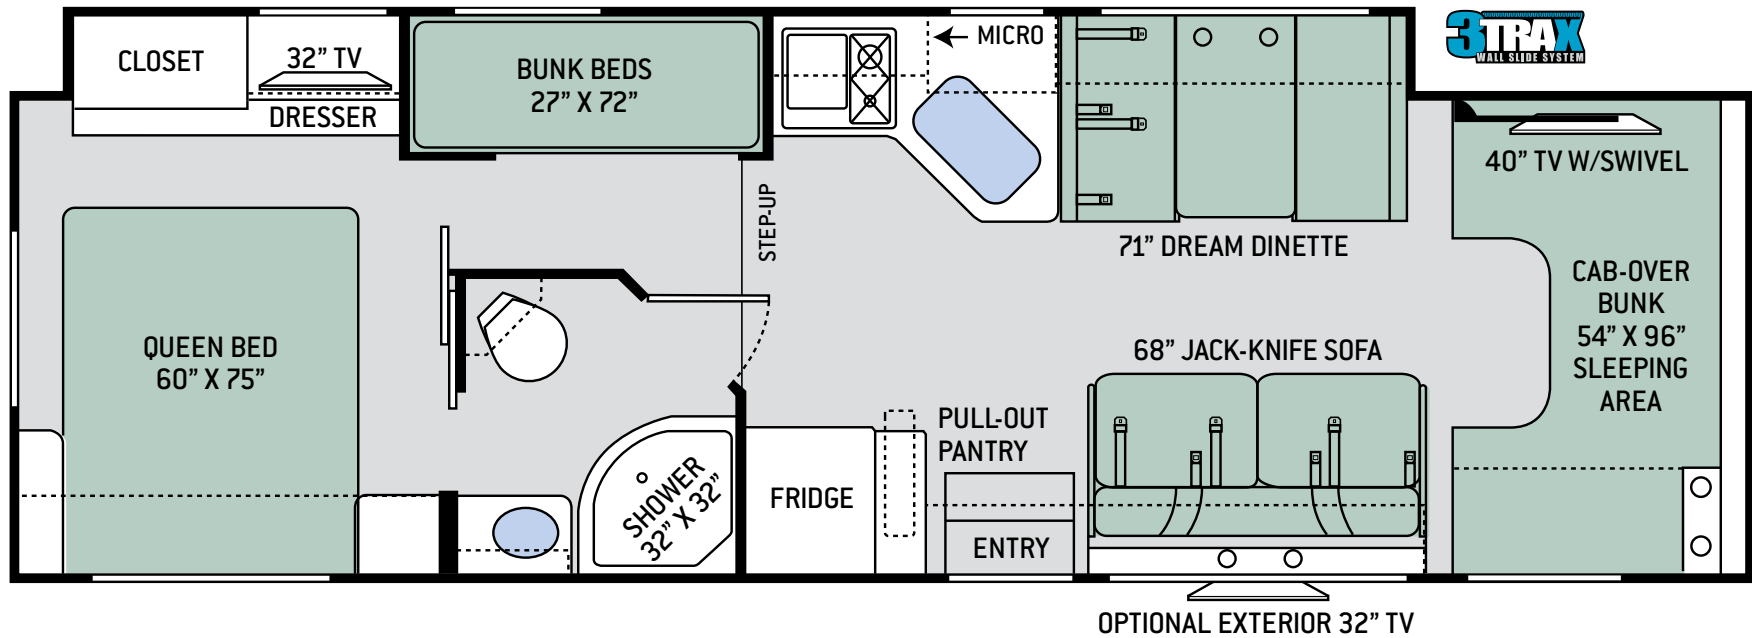

FLOOR PLANS

31E