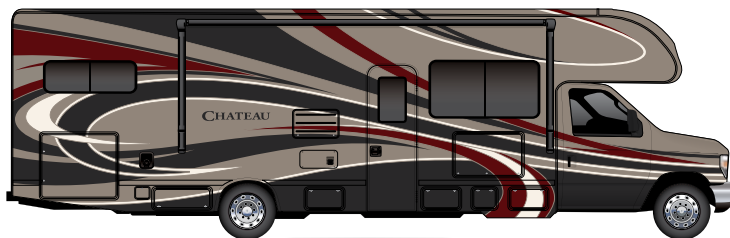

EXTERIOR OPTIONS

STANDARD GRAPHICS

BRILLIANT BLUE **HD MAX**

TRANQUIL BEIGE **HD MAX**

CENTENNIAL
FULL-BODY PAINT (31E, 31W & 31Y)

FIRESTONE
FULL-BODY PAINT (31E, 31W & 31Y)

S P R I N T E R S

BRILLIANT BLUE **WHD** MAX