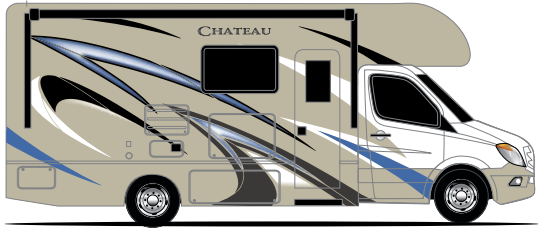

EXTERIOR OPTIONS

STANDARD GRAPHICS

BRILLIANT BLUE **HD MAX**

TRANQUIL BEIGE **HD MAX**

CENTENNIAL
FULL-BODY PAINT (31E, 31W & 31Y)

FIRESTONE
FULL-BODY PAINT (31E, 31W & 31Y)

S P R I N T E R S

BRILLIANT BLUE **WHD** MAX