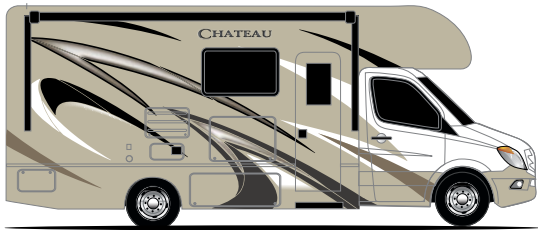

EXTERIOR OPTIONS

STANDARD GRAPHICS

BRILLIANT BLUE **HD MAX**

TRANQUIL BEIGE **HD MAX**

CENTENNIAL
FULL-BODY PAINT (31E, 31W & 31Y)

FIRESTONE
FULL-BODY PAINT (31E, 31W & 31Y)

S P R I N T E R S

BRILLIANT BLUE **WHD** MAX