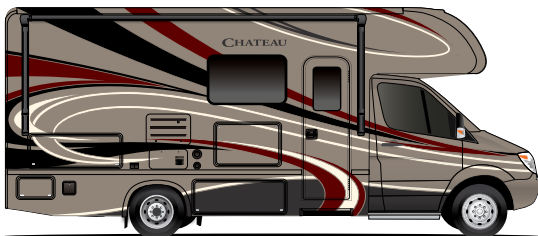

FIRESTONE FULL-BODY PAINT