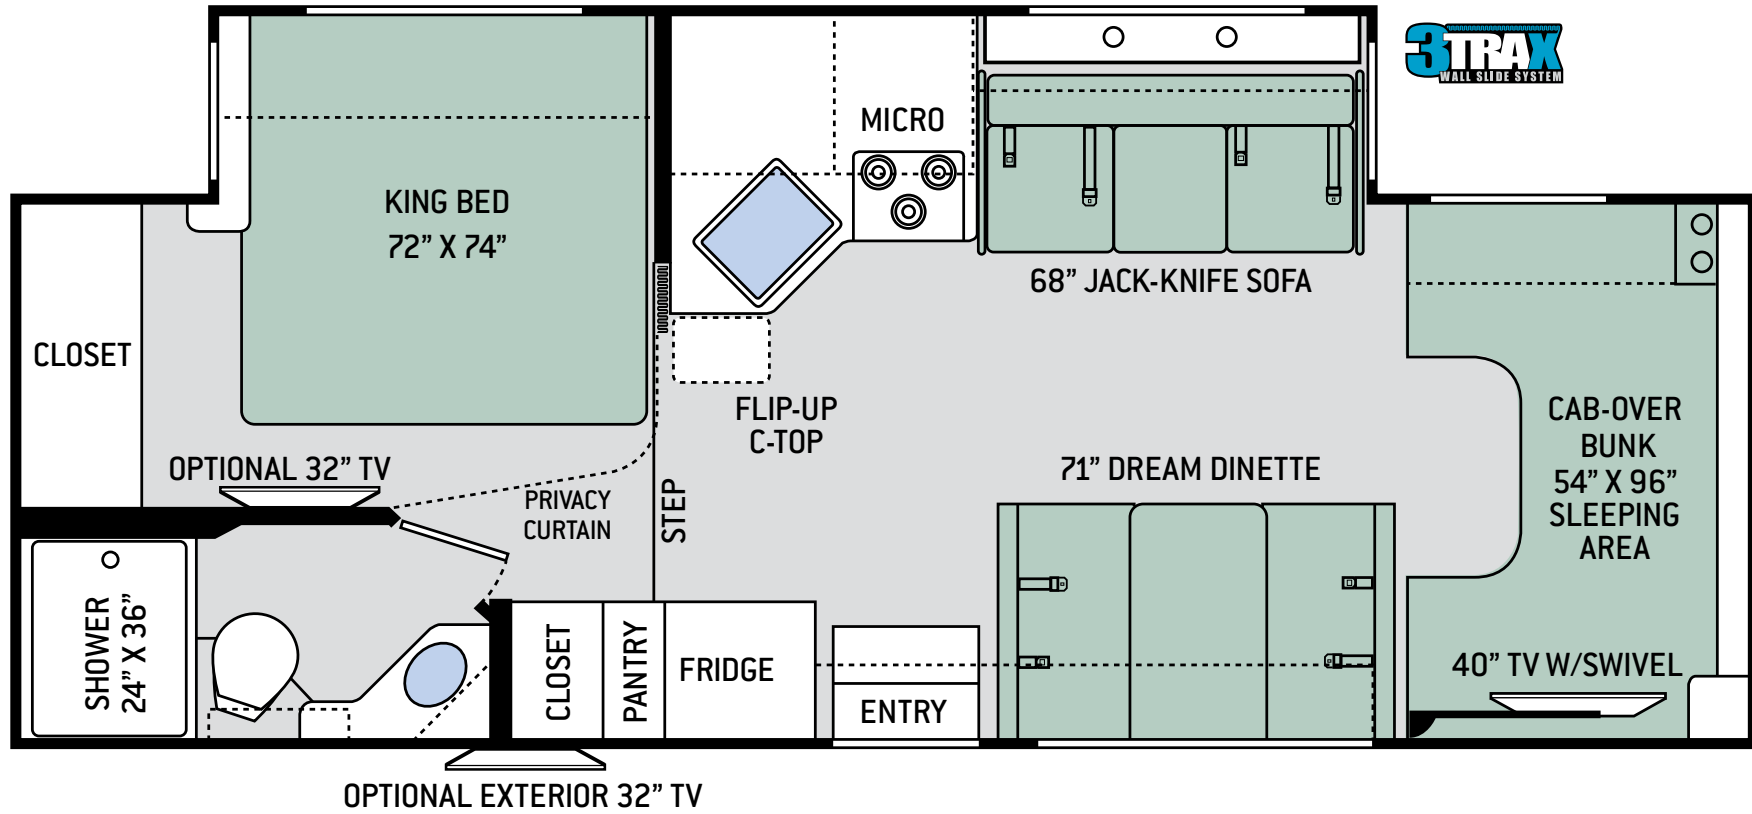

FLOOR PLANS

26B

S P E C I F I C A T I O N S

26B

CHASSIS	Ford / Chevy
GROSS VEHICLE (GVWR)	12,500 / 14,200
GROSS COMBINED (GCWR)	18,500 / 20,000
WHEEL BASE	183" / 184"
EXTERIOR LENGTH (W/O LADDER)	27'-6" / 28'
EXTERIOR HEIGHT (W/AC)	11'
EXTERIOR WIDTH (W/O MIRRORS)	99"
INTERIOR HEIGHT (LIVING AREA)	84"
AWNING SIZE	18'
FUEL (GAL)	55 / 57
LPG (LBS)	40.9
FRESH/WASTE/GRAY WATER (GAL)	40 / 29 / 25
WATER HEATER (GAL)	6
FURNACE (BTUS)	30,000
EXTERIOR STORAGE CAPACITY (CU. FT.)	40
HITCH WEIGHT RATING (LBS)	8,000

FLOOR PLANS

27R

S P E C I F I C A T I O N S

27R

CHASSIS	Ford
GROSS VEHICLE (GVWR)	14,500
GROSS COMBINED (GCWR)	22,000
WHEEL BASE	209"
EXTERIOR LENGTH (W/O LADDER)	28'-11"
EXTERIOR HEIGHT (W/AC)	11'
EXTERIOR WIDTH (W/O MIRRORS)	99"
INTERIOR HEIGHT (LIVING AREA)	84"
AWNING SIZE	20'
FUEL (GAL)	55
LPG (LBS)	40.9
FRESH/WASTE/GRAY WATER (GAL)	40 / 34.5 / 37
WATER HEATER (GAL)	6
FURNACE (BTUS)	30,000
EXTERIOR STORAGE CAPACITY (CU. FT.)	55.5
HITCH WEIGHT RATING (LBS)	8,000