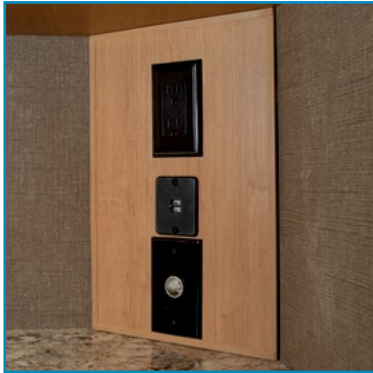

SPECIAL FEATURES SPRINTER

Bedroom Charging Station and Dedicated CPAP Outlet and Storage Location