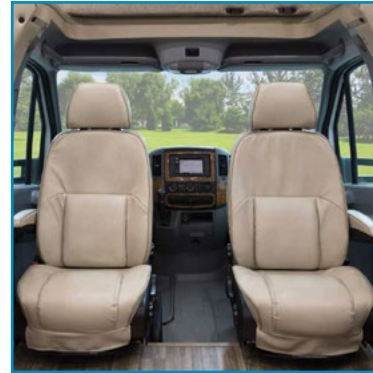

Swivel, Leatherette Captain's Chairs