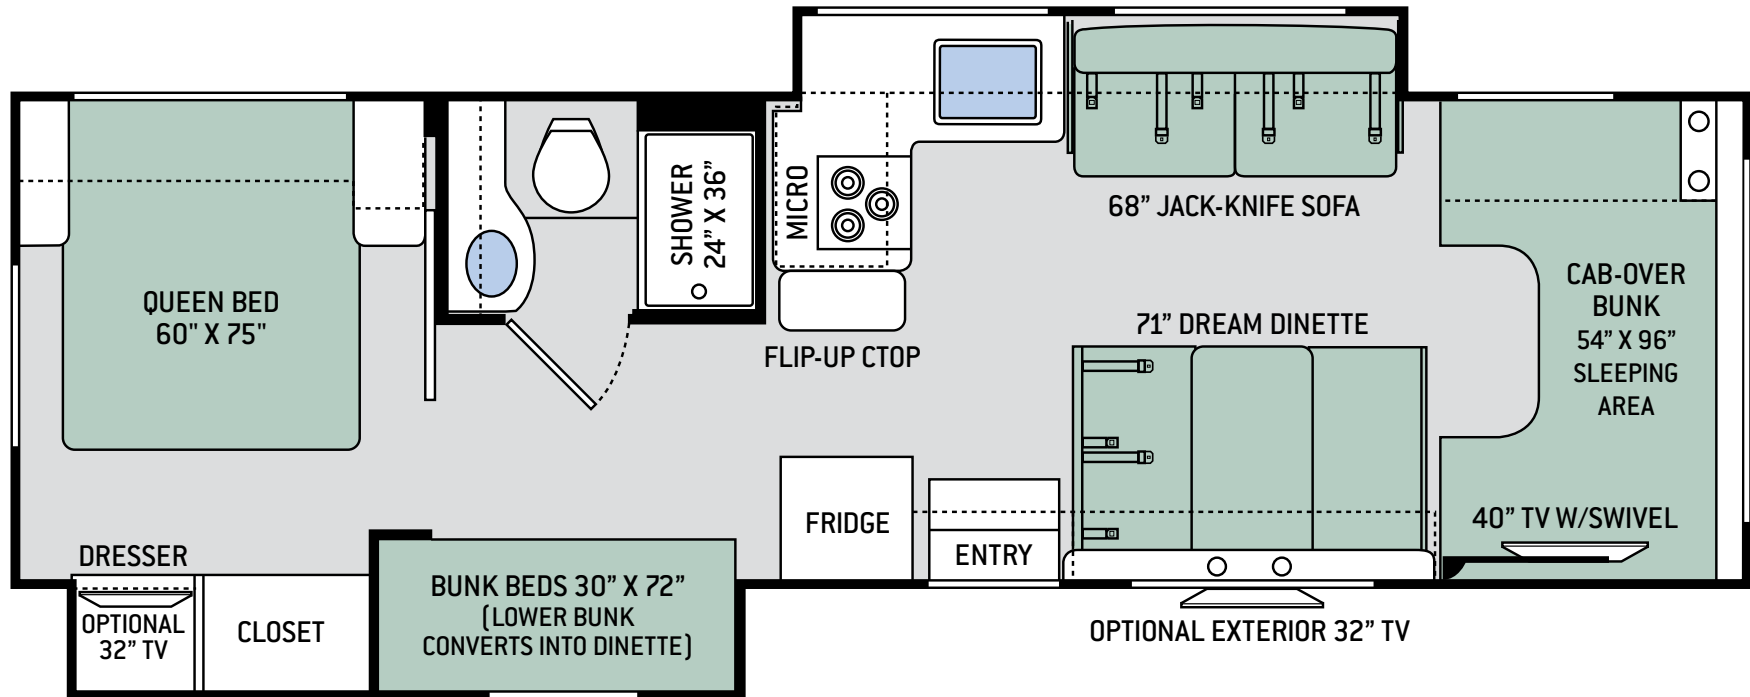

FLOOR PLANS

28Z

S P E C I F I C A T I O N S

28Z

CHASSIS	Ford
GROSS VEHICLE (GVWR)	14,500
GROSS COMBINED (GCWR)	22,000
WHEEL BASE	212"
EXTERIOR LENGTH (W/O LADDER)	29'-11"
EXTERIOR HEIGHT (W/AC)	11'
EXTERIOR WIDTH (W/O MIRRORS)	99"
INTERIOR HEIGHT (LIVING AREA)	84"
AWNING SIZE	14'
FUEL (GAL)	55
LPG (LBS)	40.9
FRESH/WASTE/GRAY WATER (GAL)	40 / 26 / 32
WATER HEATER (GAL)	6
FURNACE (BTUS)	30,000
EXTERIOR STORAGE CAPACITY (CU. FT.)	99.9
HITCH WEIGHT RATING (LBS)	8,000

FLOOR PLANS

30D

S P E C I F I C A T I O N S

30D

CHASSIS	Ford
GROSS VEHICLE (GVWR)	14,500
GROSS COMBINED (GCWR)	22,000
WHEEL BASE	223"
EXTERIOR LENGTH (W/O LADDER)	32'-2"
EXTERIOR HEIGHT (W/AC)	11'
EXTERIOR WIDTH (W/O MIRRORS)	99"
INTERIOR HEIGHT (LIVING AREA)	84"
AWNING SIZE	10'-6"
FUEL (GAL)	55
LPG (LBS)	40.9
FRESH/WASTE/GRAY WATER (GAL)	40 / 26 / 31
WATER HEATER (GAL)	6
FURNACE (BTUS)	30,000
EXTERIOR STORAGE CAPACITY (CU. FT.)	64.8
HITCH WEIGHT RATING (LBS)	8,000