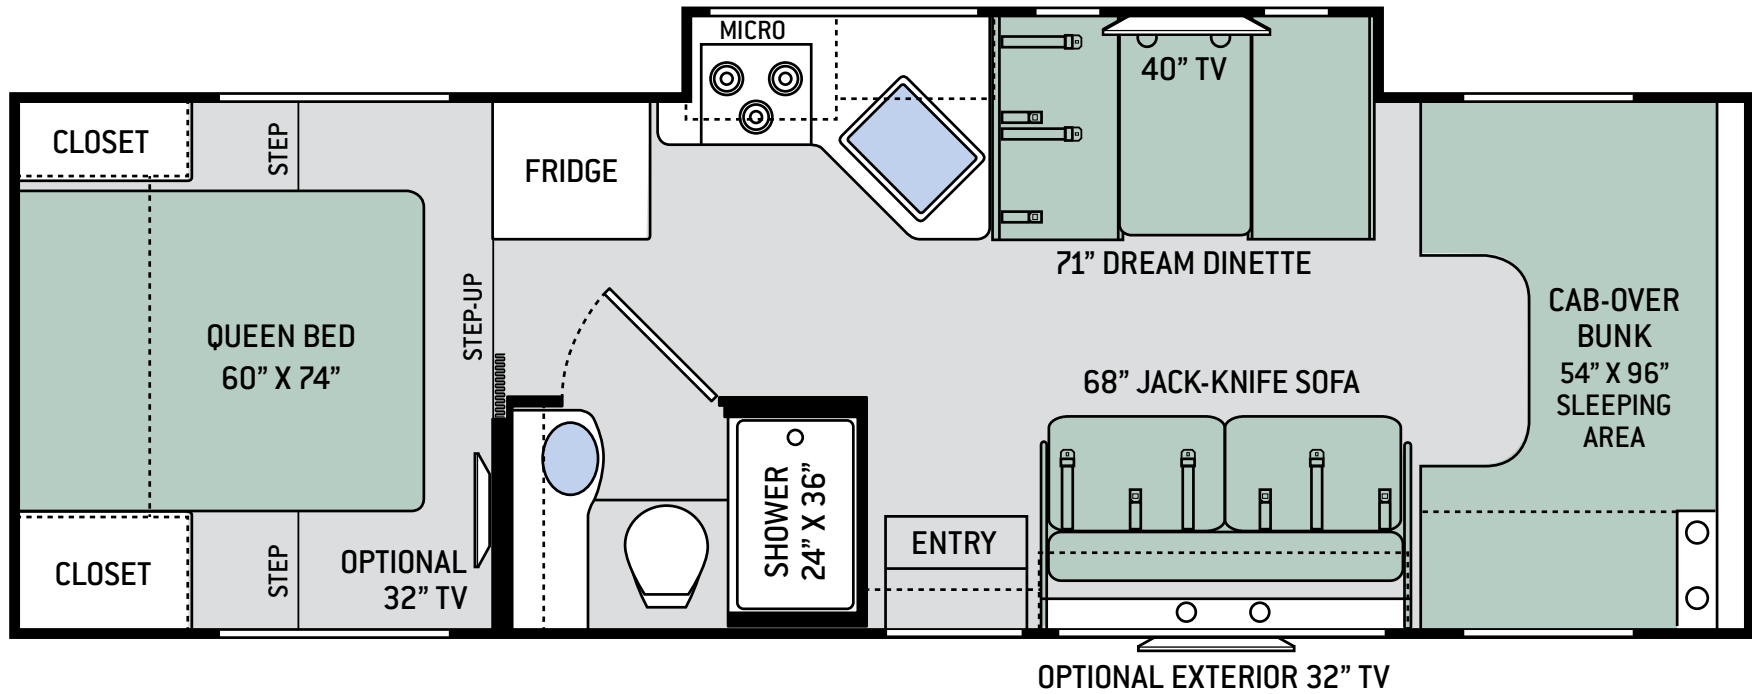

FLOOR PLANS

28E

S P E C I F I C A T I O N S

28E

CHASSIS	Ford
GROSS VEHICLE (GVWR)	14,500
GROSS COMBINED (GCWR)	22,000
WHEEL BASE	200"
EXTERIOR LENGTH (W/O LADDER)	28'-7"
EXTERIOR HEIGHT (W/AC)	11'
EXTERIOR WIDTH (W/O MIRRORS)	99"
INTERIOR HEIGHT (LIVING AREA)	84"
AWNING SIZE	12'
FUEL (GAL)	55
LPG (LBS)	40.9
FRESH/WASTE/GRAY WATER (GAL)	40 / 29 / 25
WATER HEATER (GAL)	6
FURNACE (BTUS)	30,000
EXTERIOR STORAGE CAPACITY (CU. FT.)	27.2
HITCH WEIGHT RATING (LBS)	8,000

FLOOR PLANS

28Z

S P E C I F I C A T I O N S

28Z

CHASSIS	Ford
GROSS VEHICLE (GVWR)	14,500
GROSS COMBINED (GCWR)	22,000
WHEEL BASE	212"
EXTERIOR LENGTH (W/O LADDER)	29'-11"
EXTERIOR HEIGHT (W/AC)	11'
EXTERIOR WIDTH (W/O MIRRORS)	99"
INTERIOR HEIGHT (LIVING AREA)	84"
AWNING SIZE	14'
FUEL (GAL)	55
LPG (LBS)	40.9
FRESH/WASTE/GRAY WATER (GAL)	40 / 26 / 32
WATER HEATER (GAL)	6
FURNACE (BTUS)	30,000
EXTERIOR STORAGE CAPACITY (CU. FT.)	99.9
HITCH WEIGHT RATING (LBS)	8,000