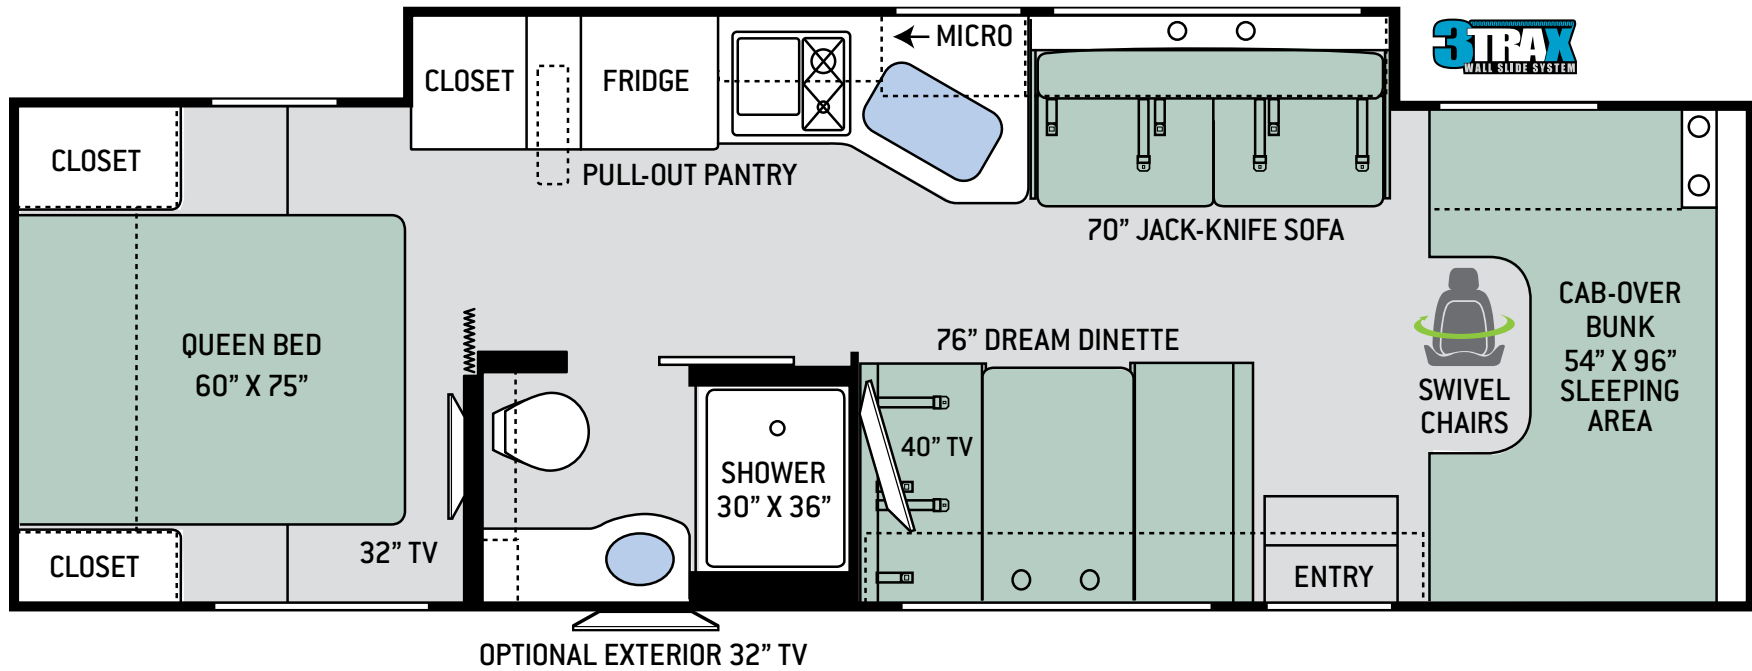

FLOOR PLANS

31Y