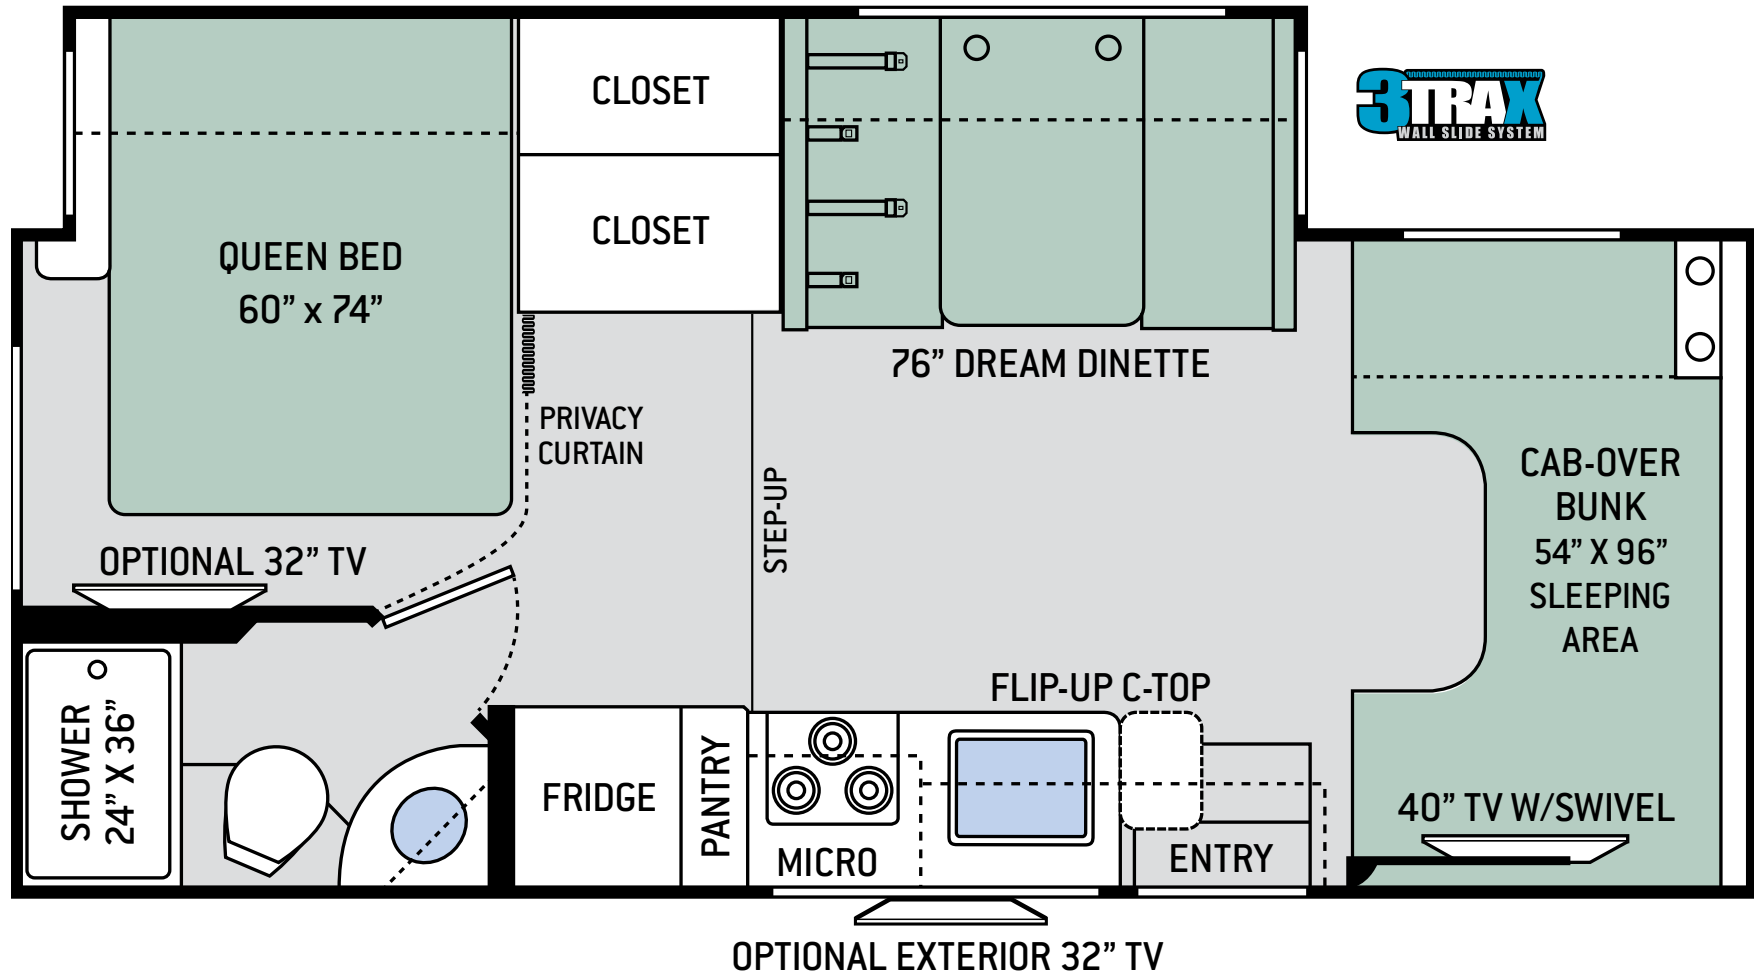

FLOOR PLANS

24F