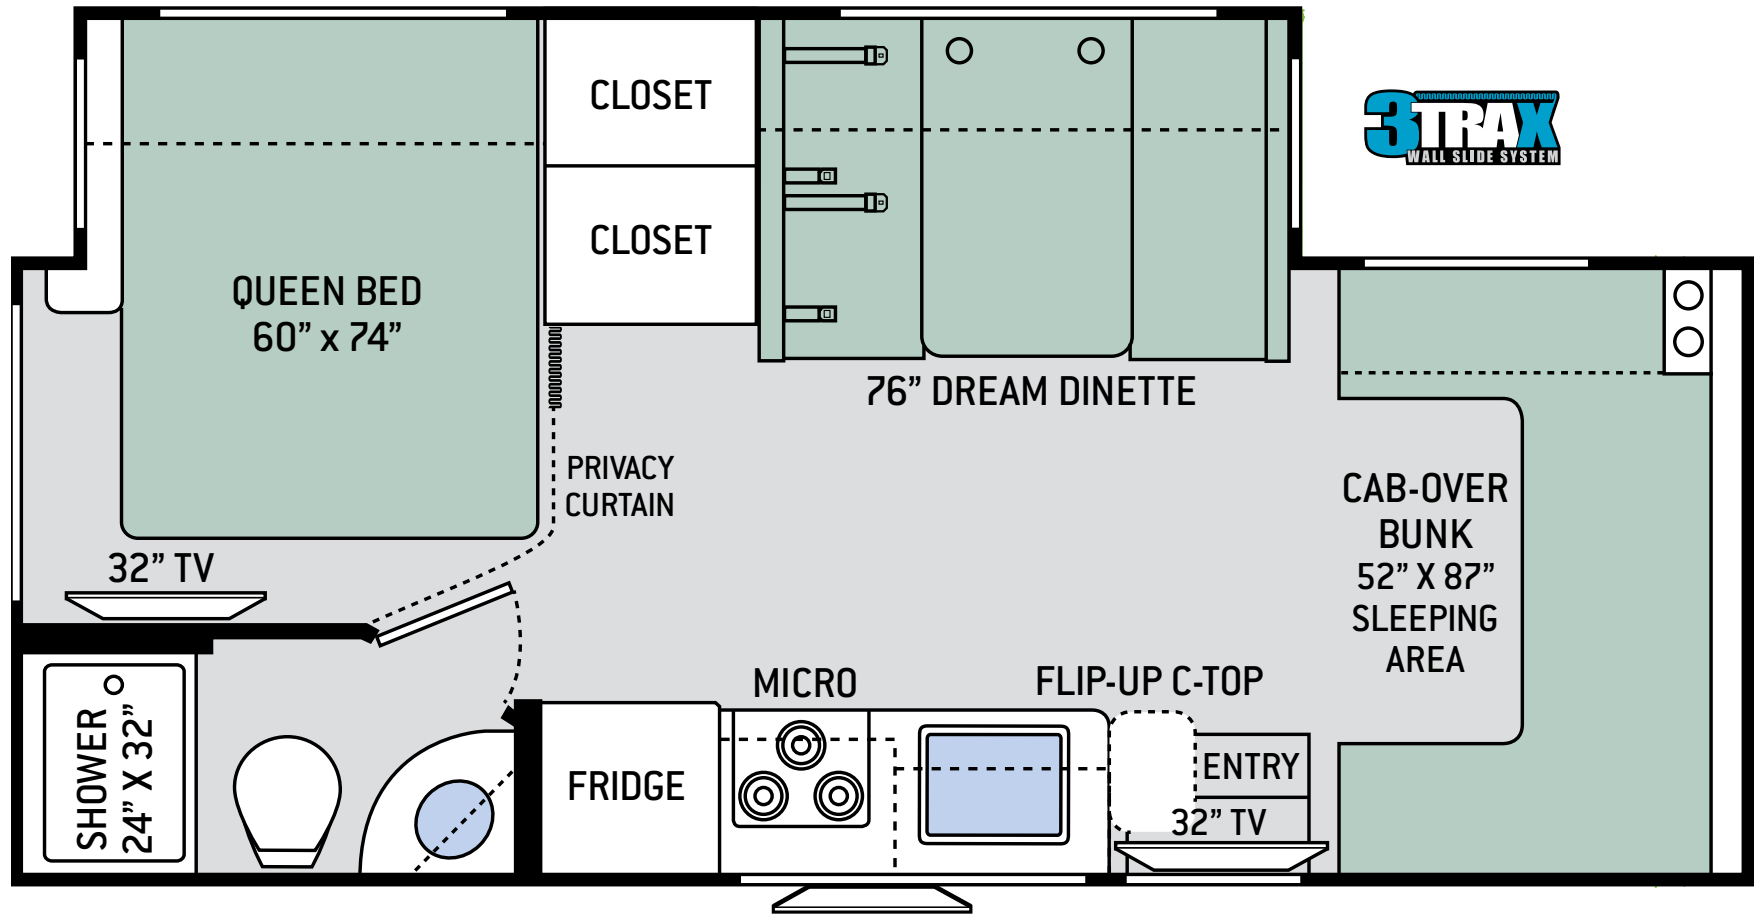

FLOOR PLANS

24BL