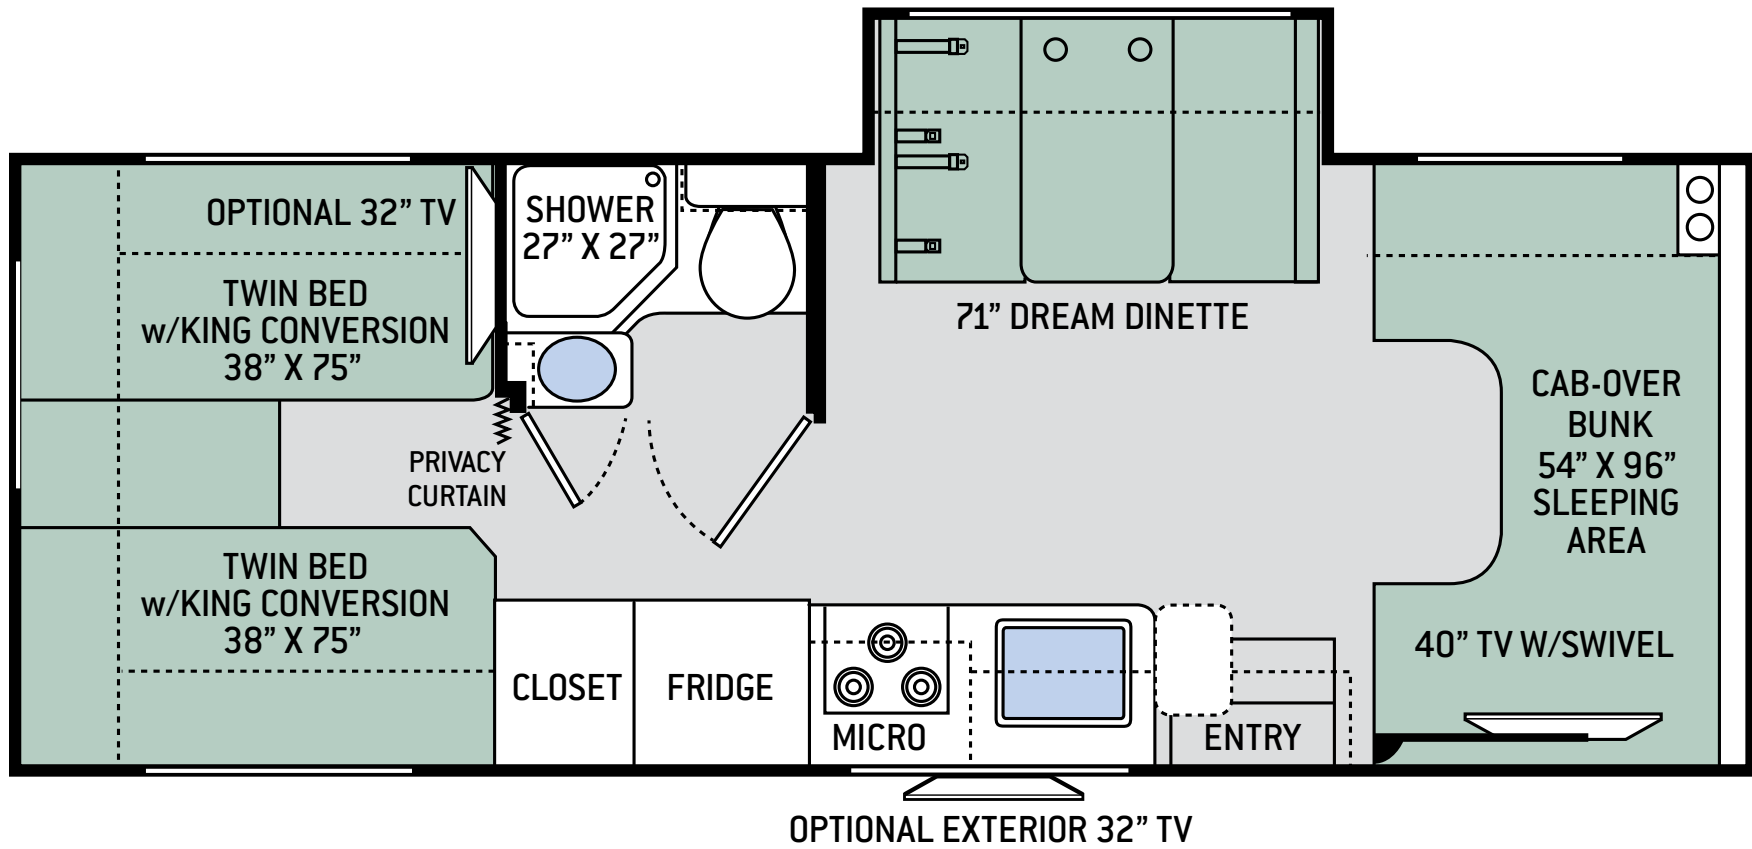

FLOOR PLANS

25V