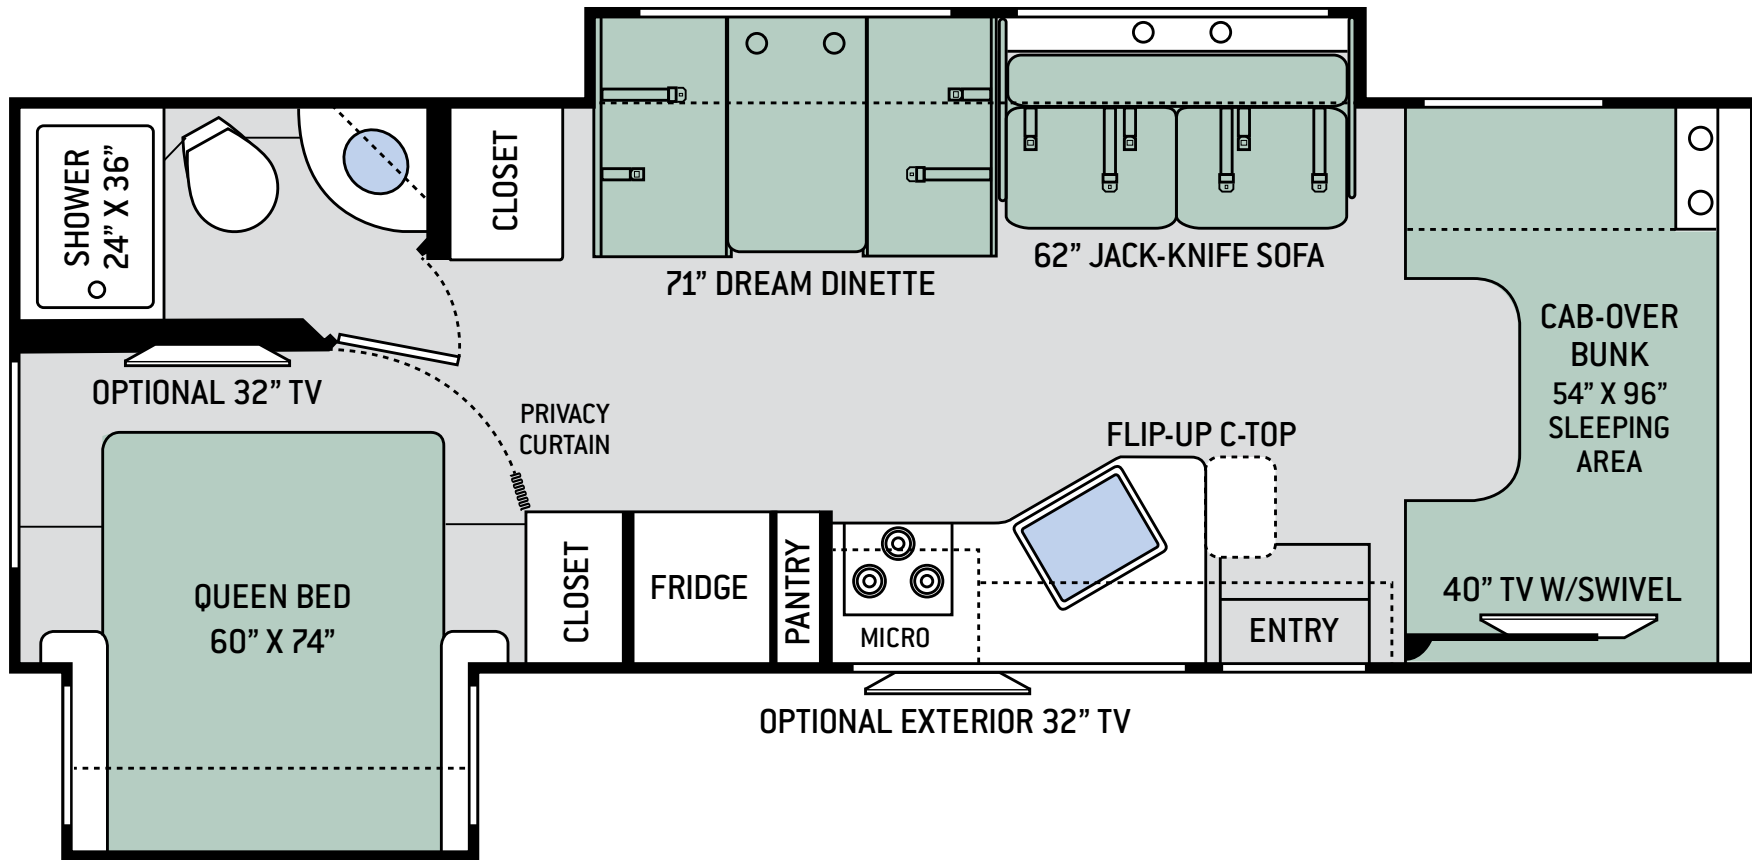

FLOOR PLANS

28E