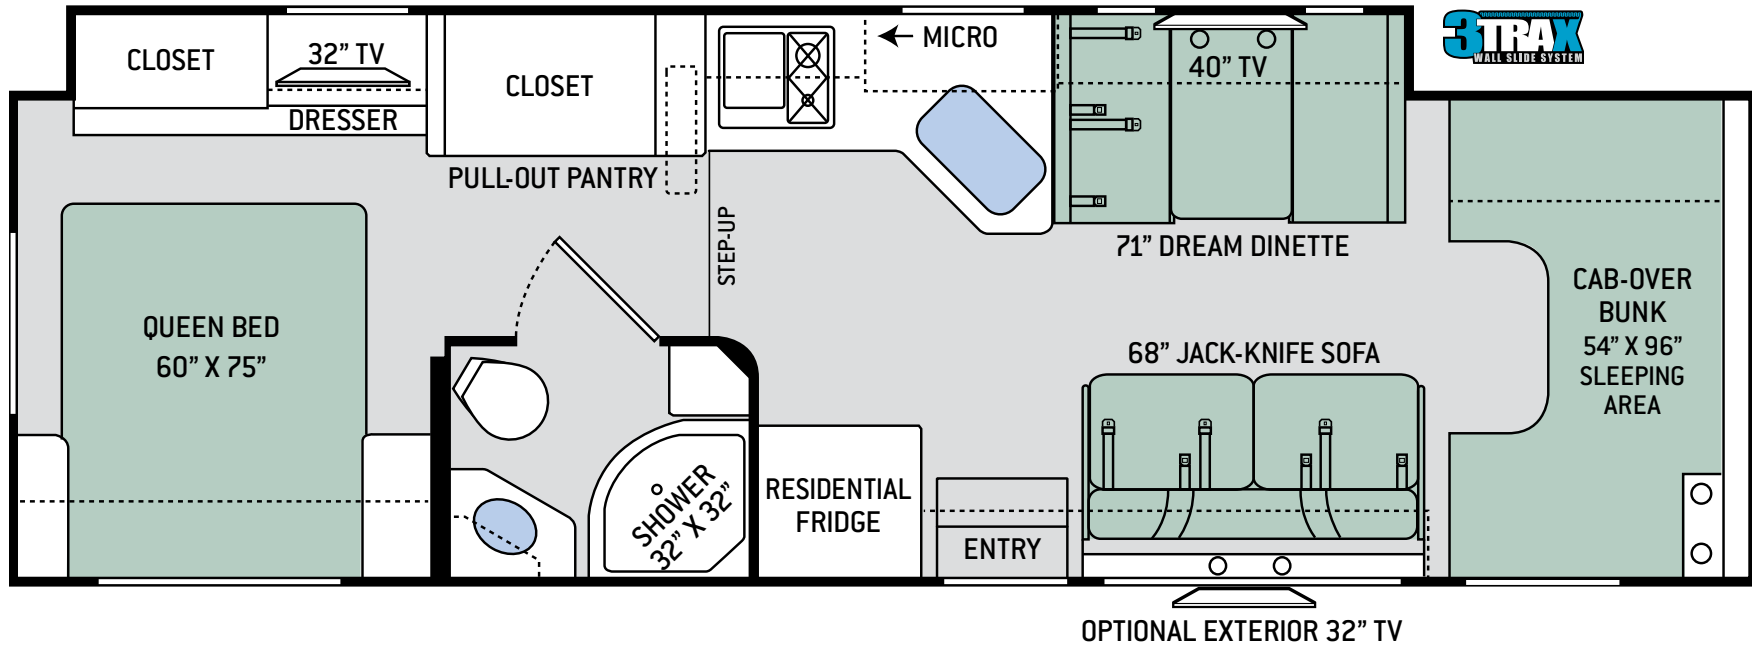

FLOOR PLANS

31W