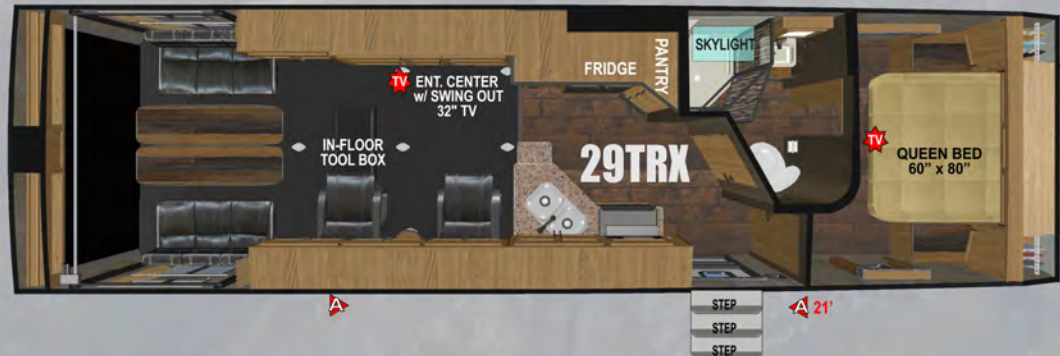

DRY WEIGHT: 9395 ~ FLOOR LENGTH: 31'

**29TRX Gear Storage Area Dimensions
(Black Floor)**

Approx. 160" Front to Rear
Approx. 68" Between O'hd Cab Doors
Approx. 82" Height to Loft Bed
Approx. 96" Floor Width Rear