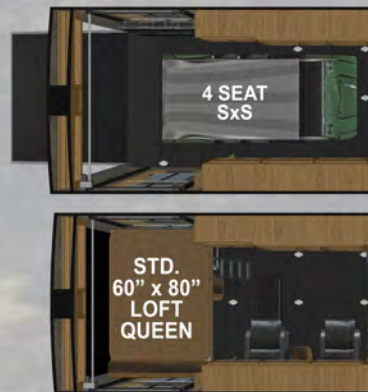

DRY WEIGHT: 7325 ~ FLOOR LENGTH: 21'

22TRX Gear Storage Area Dimensions (Black Floor)

Approx. 94" Front to Rear
Approx. 61" Between O'hd Cab Doors
Approx. 82" Height to Loft Bed
Approx. 92" Floor Width Rear

DRY WEIGHT: 7425 ~ FLOOR LENGTH: 23'

 Indicates locations for living room TV's and bedroom TV prep

**ALL MODELS STANDARD
W/ 16" GOODYEAR TIRES AND
CARGO CAPACITY UP TO 5,000 LBS**

**STANDARD FAST RAMP
REAR SLIDING PATIO DOORS**

DRY WEIGHT: 9395 ~ FLOOR LENGTH: 31'

**29TRX Gear Storage Area Dimensions
(Black Floor)**

Approx. 160" Front to Rear
Approx. 68" Between O'hd Cab Doors
Approx. 82" Height to Loft Bed
Approx. 96" Floor Width Rear