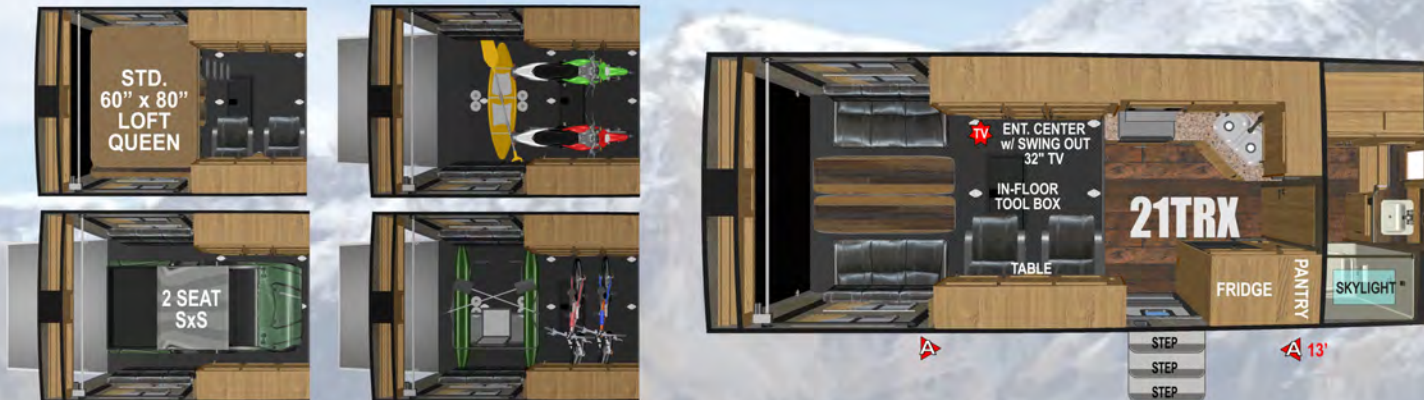

Black Diamond

Trail Series 27TRX

TRAIL SERIES

MTN TRX

**STANDARD 170 WATT SOLAR
AND ON-BOARD GENERATOR
W/ 40 GALLON FUEL TANK**

21TRX Gear Storage Area Dimensions (Black Floor)

Approx. 130" Front to Rear
Approx. 65" Between O'hd Cab Doors
Approx. 82" Height to Loft Bed
Approx. 92" Floor Width Rear

DRY WEIGHT: 7325 ~ FLOOR LENGTH: 21'

22TRX Gear Storage Area Dimensions (Black Floor)

Approx. 94" Front to Rear
Approx. 61" Between O'hd Cab Doors
Approx. 82" Height to Loft Bed
Approx. 92" Floor Width Rear