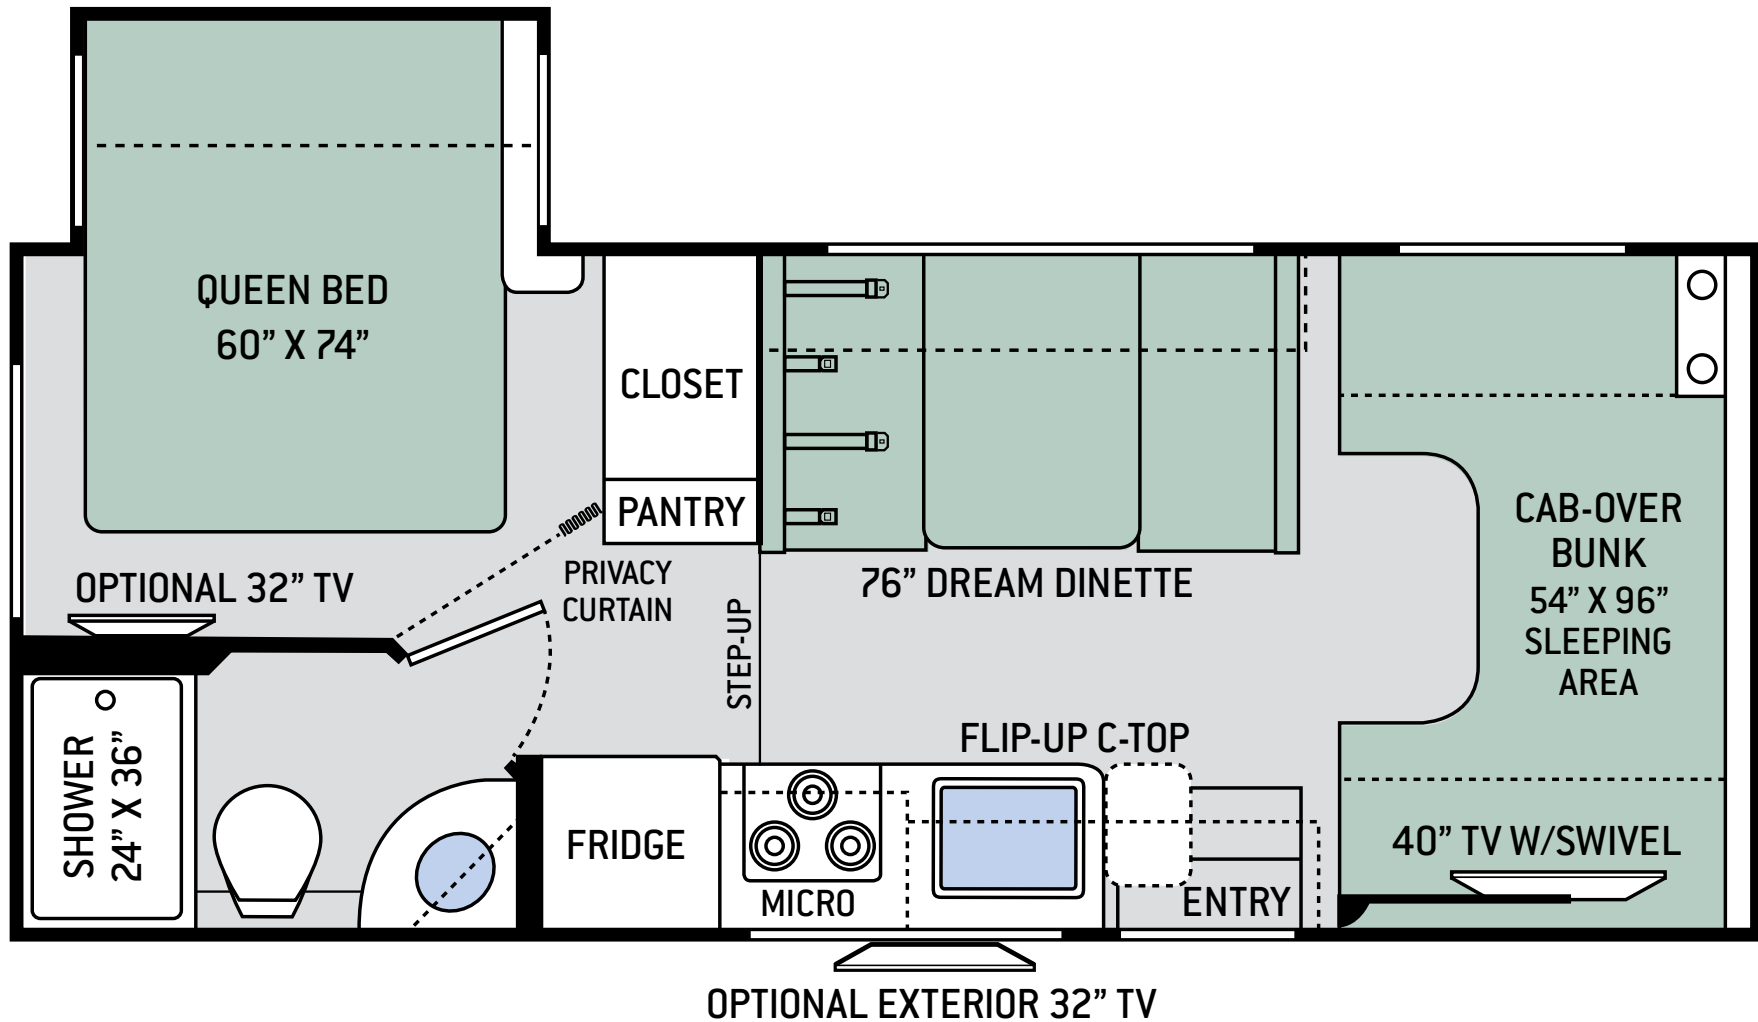

VANILLA SWIRL 

CASTLE ROCK FULL-BODY PAINT

WHISTLING STRAITS FULL-BODY PAINT

FLOOR PLANS

22B

S P E C I F I C A T I O N S

22B

CHASSIS	Ford / Chevy
GROSS VEHICLE (GVWR)	12,500 / 12,300
GROSS COMBINED (GCWR)	18,500 / 16,000
WHEEL BASE	158" / 159"
EXTERIOR LENGTH (W/O LADDER)	24' / 24'-6"
EXTERIOR HEIGHT (W/AC)	11'
EXTERIOR WIDTH (W/O MIRRORS)	99"
INTERIOR HEIGHT (LIVING AREA)	84"
AWNING SIZE	15'
FUEL (GAL)	55 / 57
LPG (LBS)	40.9
FRESH/WASTE/GRAY WATER (GAL)	40 / 29 / 25
WATER HEATER (GAL)	6
FURNACE (BTUS)	19,000
EXTERIOR STORAGE CAPACITY (CU. FT.)	30.9
HITCH WEIGHT RATING (LBS)	8,000

8,000-lb. Trailer Hitch with
7-pin Round Connector

TPO Crowned Roof for Easy
Water Runoff

7' Interior Ceiling Height

Robe and Towel Hooks
Inside Bathroom

Steel Strapping within the
Sidewalls for Overhead
Cabinetry Securement