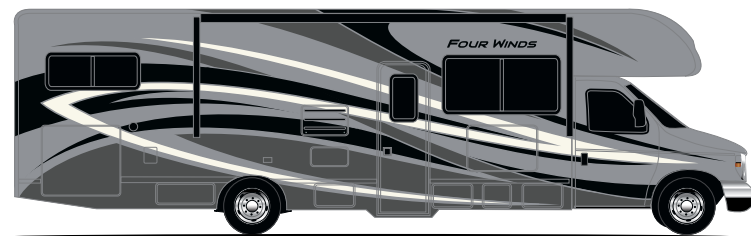

EXTERIOR OPTIONS

STANDARD GRAPHICS

COSMOPOLITAN **WHD** MAX

VANILLA SWIRL **WHD** MAX

CASTLE ROCK
FULL-BODY PAINT (31Z, 31W & 31Y)

WHISTLING STRAITS
FULL-BODY PAINT (31E, 31W & 31Y)

SPRINTERS

COSMOPOLITAN 