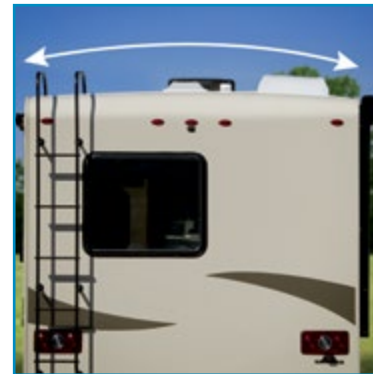

8,000-lb. Trailer Hitch with
7-pin Round Connector

TPO Crowned Roof for Easy
Water Runoff

7' Interior Ceiling Height

Robe and Towel Hooks
Inside Bathroom

Steel Strapping within the
Sidewalls for Overhead
Cabinetry Securement