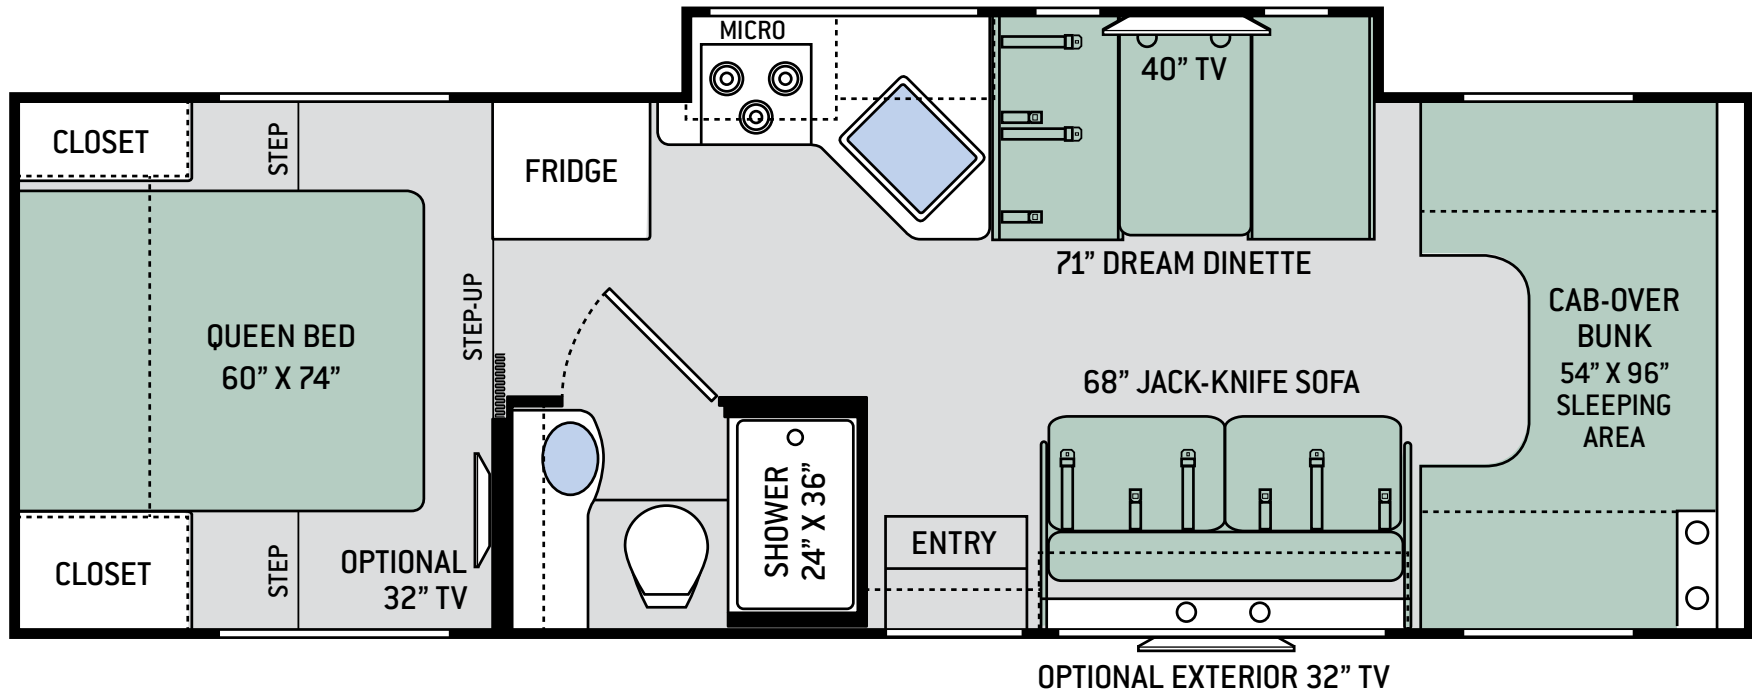

FLOOR PLANS

28E

S P E C I F I C A T I O N S

28E

CHASSIS	Ford
GROSS VEHICLE (GVWR)	14,500
GROSS COMBINED (GCWR)	22,000
WHEEL BASE	200"
EXTERIOR LENGTH (W/O LADDER)	28'-7"
EXTERIOR HEIGHT (W/AC)	11'
EXTERIOR WIDTH (W/O MIRRORS)	99"
INTERIOR HEIGHT (LIVING AREA)	84"
AWNING SIZE	12'
FUEL (GAL)	55
LPG (LBS)	40.9
FRESH/WASTE/GRAY WATER (GAL)	40 / 29 / 25
WATER HEATER (GAL)	6
FURNACE (BTUS)	30,000
EXTERIOR STORAGE CAPACITY (CU. FT.)	27.2
HITCH WEIGHT RATING (LBS)	8,000

FLOOR PLANS

28Z

S P E C I F I C A T I O N S

28Z

CHASSIS	Ford
GROSS VEHICLE (GVWR)	14,500
GROSS COMBINED (GCWR)	22,000
WHEEL BASE	212"
EXTERIOR LENGTH (W/O LADDER)	29'-11"
EXTERIOR HEIGHT (W/AC)	11'
EXTERIOR WIDTH (W/O MIRRORS)	99"
INTERIOR HEIGHT (LIVING AREA)	84"
AWNING SIZE	14'
FUEL (GAL)	55
LPG (LBS)	40.9
FRESH/WASTE/GRAY WATER (GAL)	40 / 26 / 32
WATER HEATER (GAL)	6
FURNACE (BTUS)	30,000
EXTERIOR STORAGE CAPACITY (CU. FT.)	99.9
HITCH WEIGHT RATING (LBS)	8,000