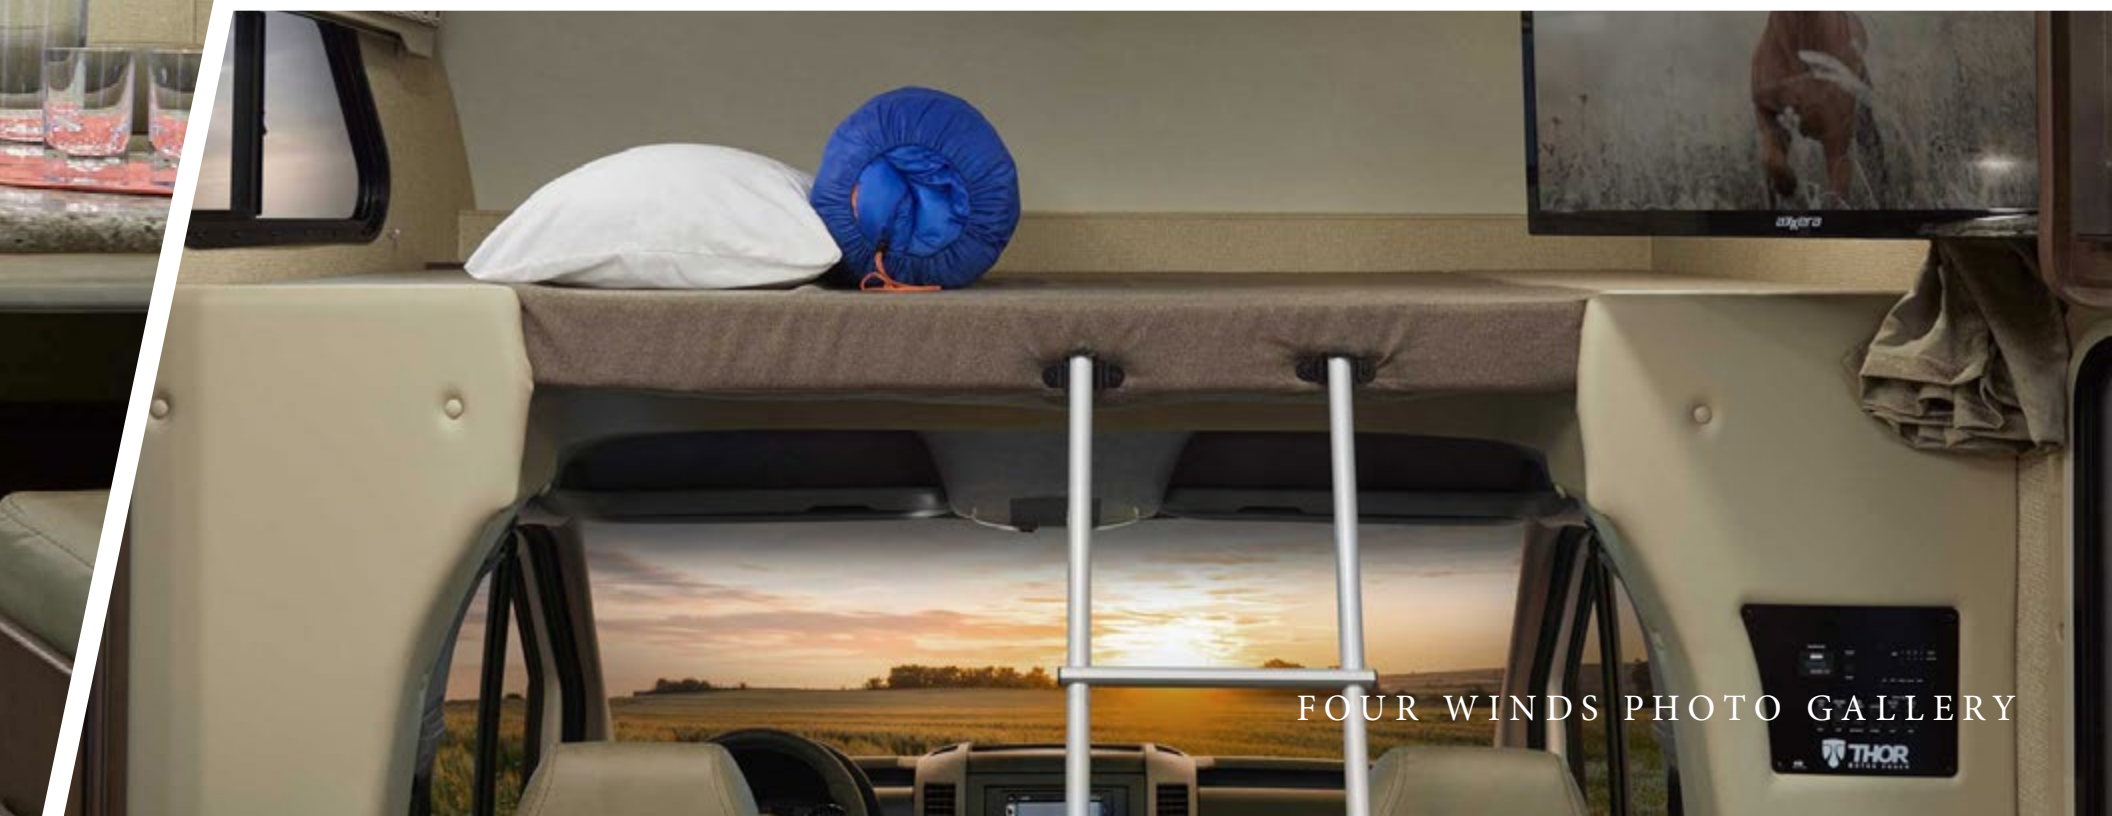

FOUR WINDS PHOTO GALLERY

THOR
LIVE LIFE