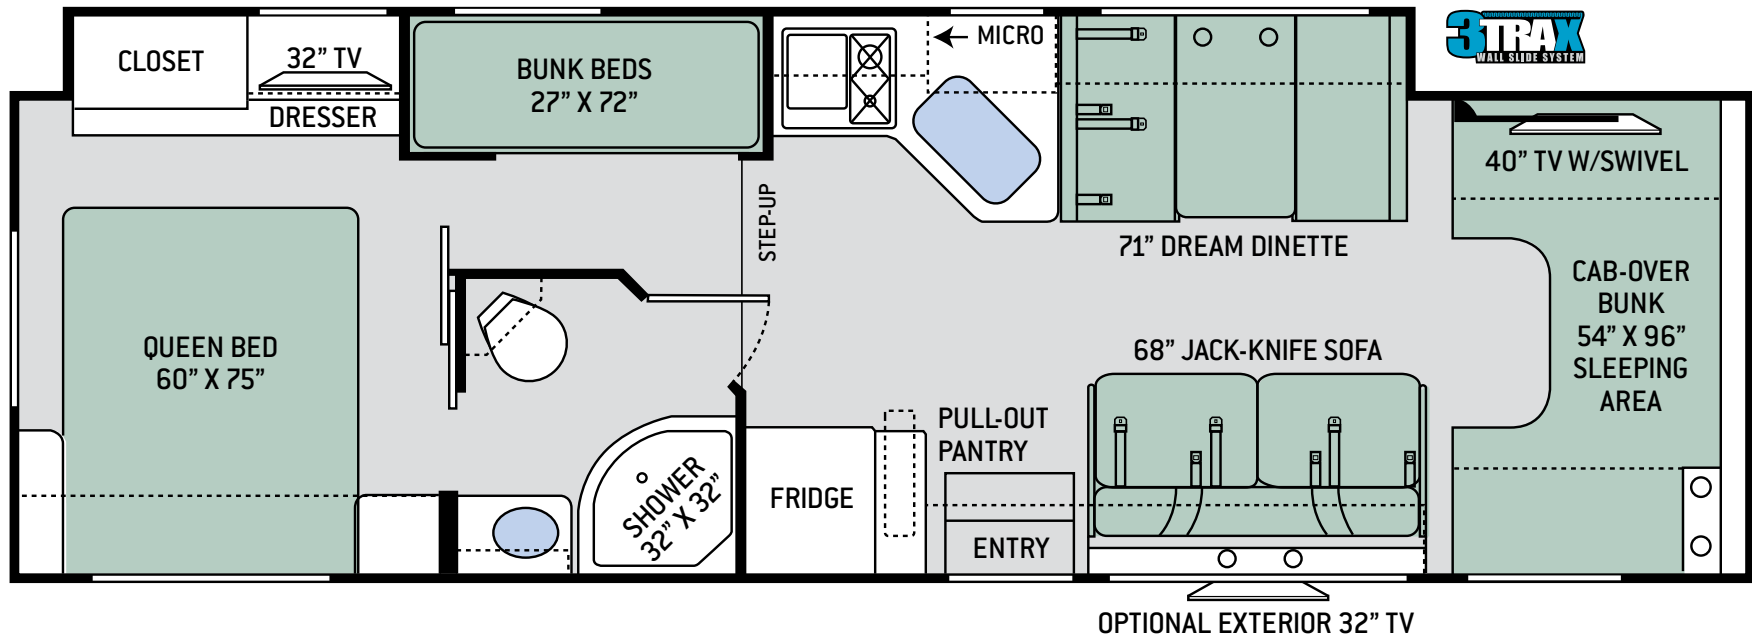

FLOOR PLANS

31E