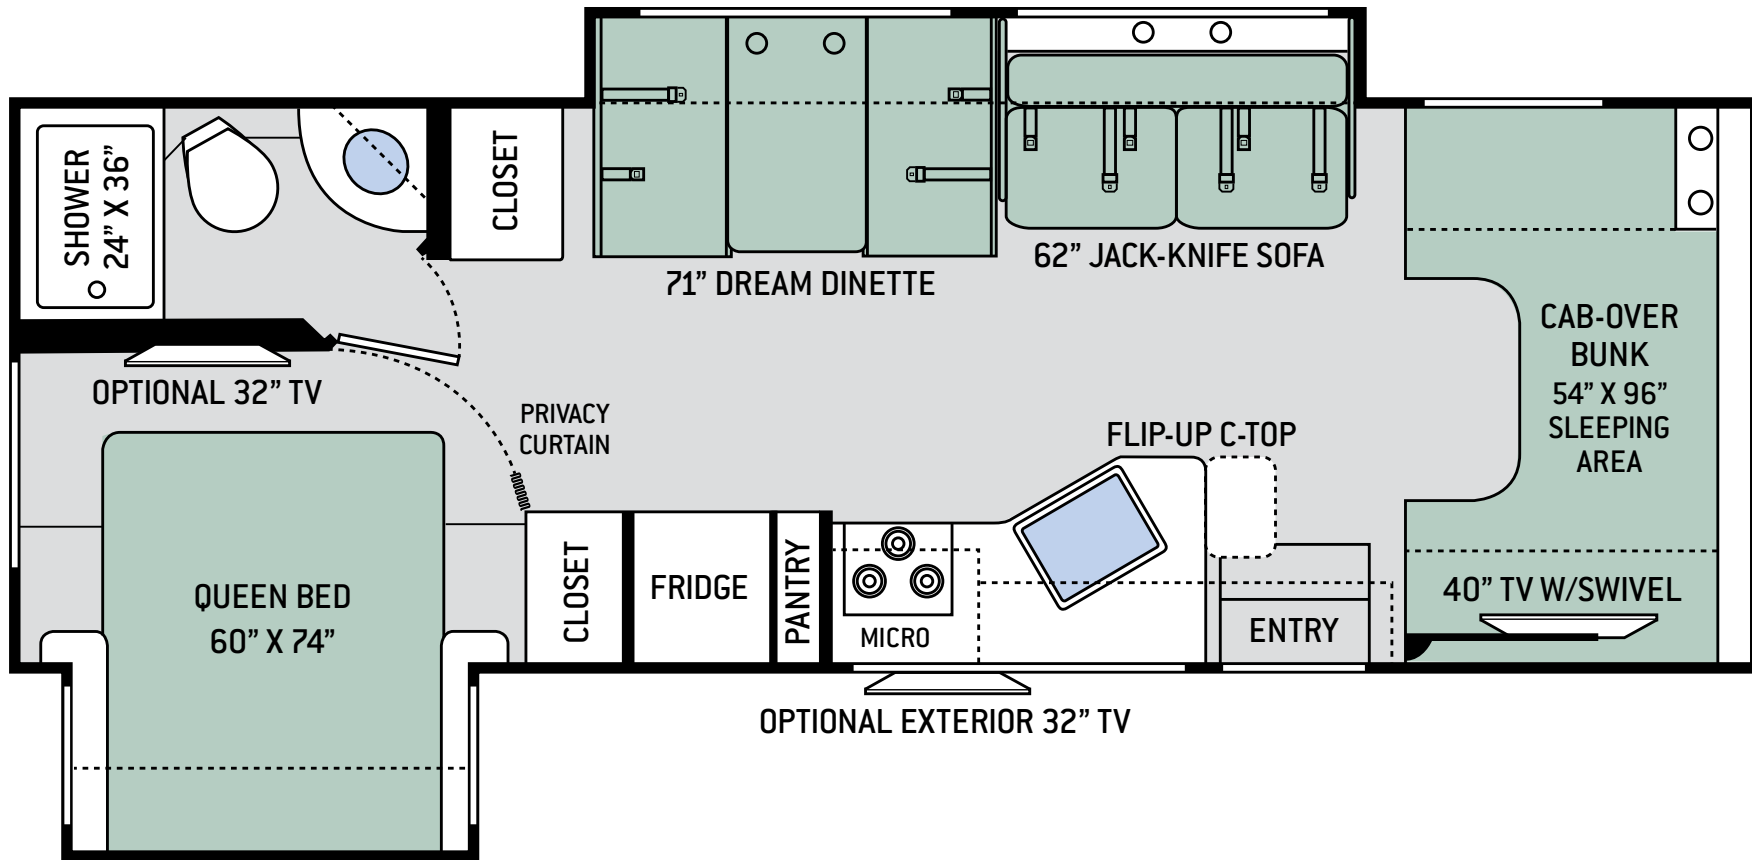

FLOOR PLANS

26B

S P E C I F I C A T I O N S

26B

CHASSIS	Ford / Chevy
GROSS VEHICLE (GVWR)	12,500 / 14,200
GROSS COMBINED (GCWR)	18,500 / 20,000
WHEEL BASE	183" / 184"
EXTERIOR LENGTH (W/O LADDER)	27'-6" / 28'
EXTERIOR HEIGHT (W/AC)	11'
EXTERIOR WIDTH (W/O MIRRORS)	99"
INTERIOR HEIGHT (LIVING AREA)	84"
AWNING SIZE	18'
FUEL (GAL)	55 / 57
LPG (LBS)	40.9
FRESH/WASTE/GRAY WATER (GAL)	40 / 29 / 25
WATER HEATER (GAL)	6
FURNACE (BTUS)	30,000
EXTERIOR STORAGE CAPACITY (CU. FT.)	40
HITCH WEIGHT RATING (LBS)	8,000

FLOOR PLANS

28E

S P E C I F I C A T I O N S

28E

CHASSIS	Ford
GROSS VEHICLE (GVWR)	14,500
GROSS COMBINED (GCWR)	22,000
WHEEL BASE	200"
EXTERIOR LENGTH (W/O LADDER)	28'-7"
EXTERIOR HEIGHT (W/AC)	11'
EXTERIOR WIDTH (W/O MIRRORS)	99"
INTERIOR HEIGHT (LIVING AREA)	84"
AWNING SIZE	12'
FUEL (GAL)	55
LPG (LBS)	40.9
FRESH/WASTE/GRAY WATER (GAL)	40 / 29 / 25
WATER HEATER (GAL)	6
FURNACE (BTUS)	30,000
EXTERIOR STORAGE CAPACITY (CU. FT.)	27.2
HITCH WEIGHT RATING (LBS)	8,000

8,000-lb. Trailer Hitch with
7-pin Round Connector

TPO Crowned Roof for Easy
Water Runoff

7' Interior Ceiling Height

Robe and Towel Hooks
Inside Bathroom

Steel Strapping within the
Sidewalls for Overhead
Cabinetry Securement