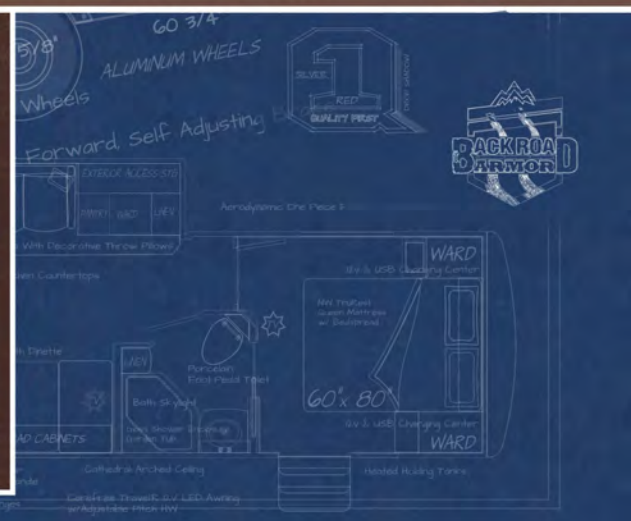

35-57 Early Autumn

25 Years of Quality by Design

1993 - 2018

32A Elegant Truffle

Arctic Fox Classic Travel Trailers

A 22G F

A 25R F

Solitaire Azul