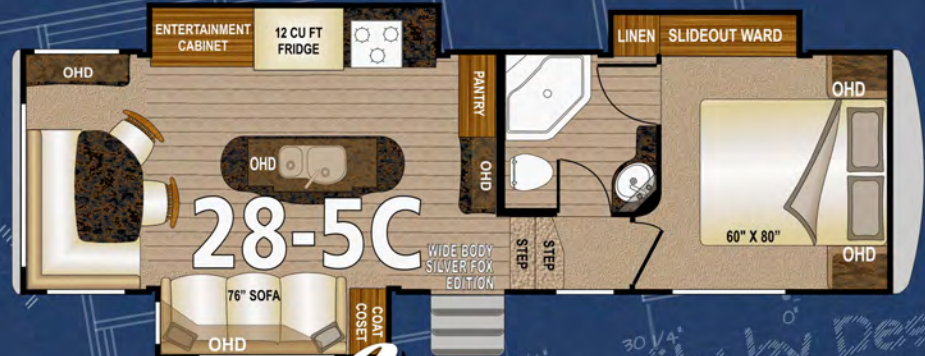

Silver Fox Fifth Wheels

A 27-5L F

A 28-5C F