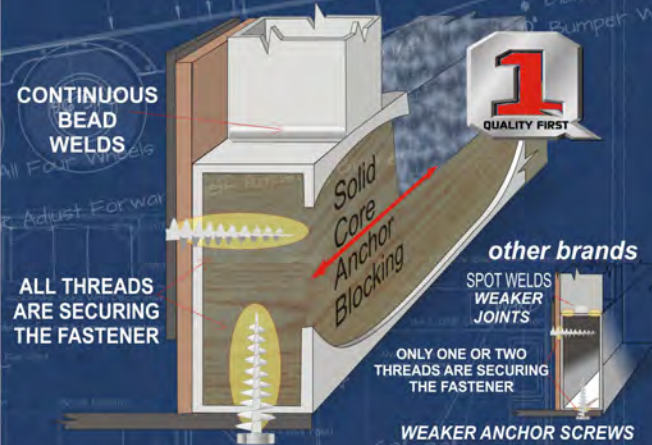

SOLID CORE ANCHOR BLOCKING AND CONTINUOUS WELDS

Now that's an **ABSOLUTE** Quality Superstructure!