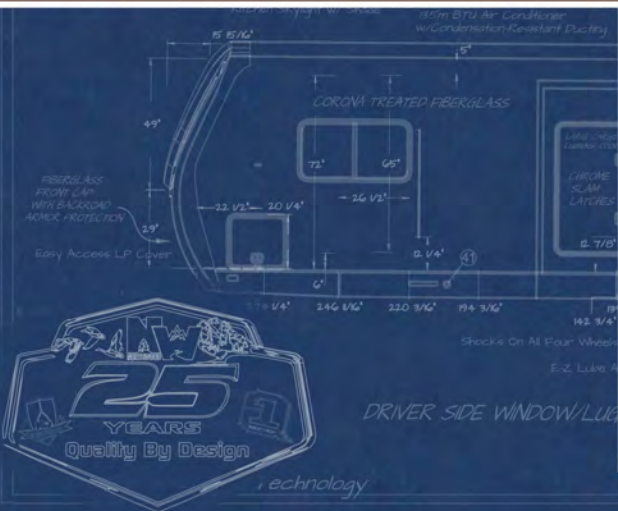

35-57 Early Autumn

25 Years of Quality by Design

1993 - 2018

32A Elegant Truffle

Arctic Fox Classic Travel Trailers

A 22G F

A 25R F

Solitaire Azul