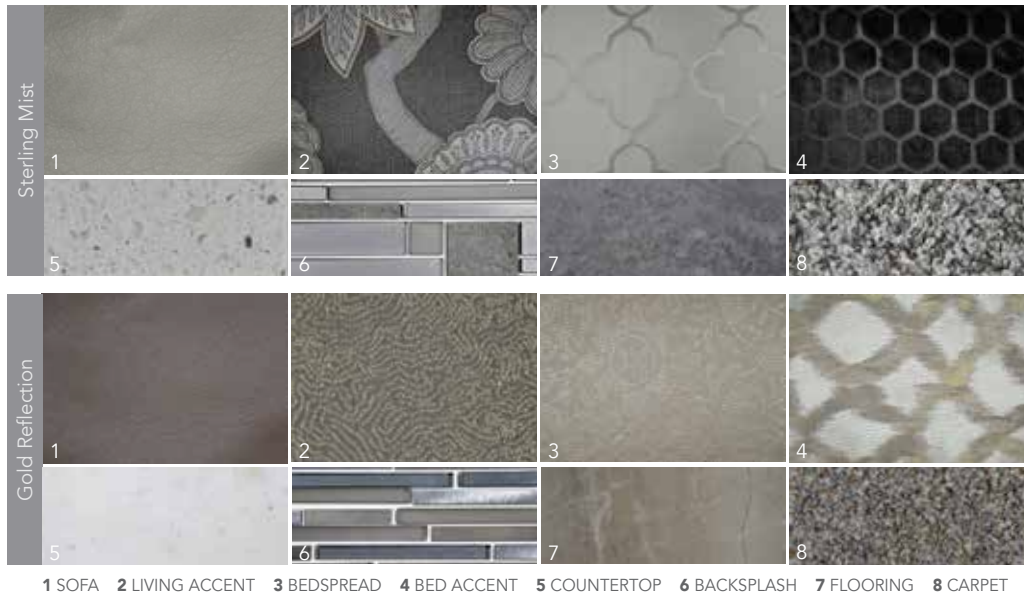

©2019 REV GROUP

INTERIOR DECOR CHOICES

CABINETRY CHOICES

Cherry

Maple

EXTERIOR CHOICES

Alpine Lush

Midnight Sky