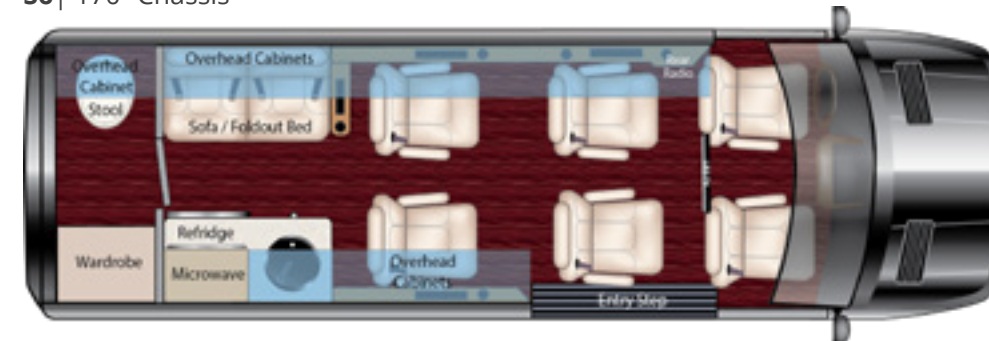

S6 | 170" Chassis