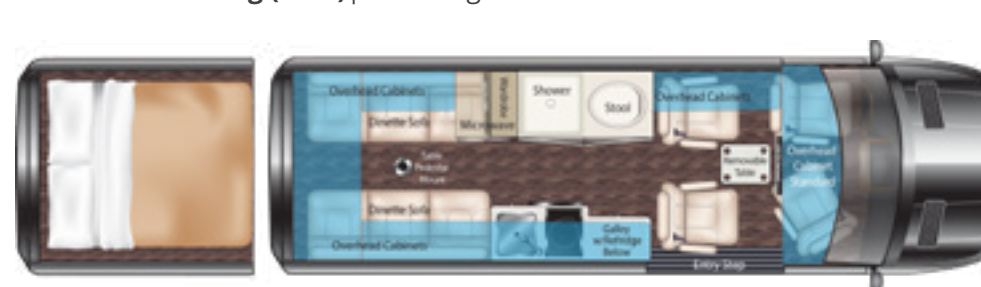

Mid Bath 4 Seating (MB4) | featuring the Dinette.