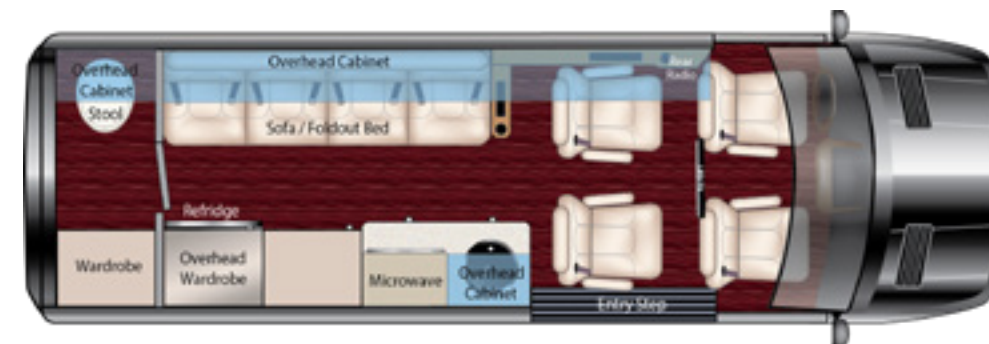

Electrical

- Inverter / Charger / Transfer Switch
- 110 V Outlet
- 12 volt USB Chargers
- 30 Amp 110v Shore Line Power Hookup with Cord
- Dual Battery Charging System with Custom Battery Tray

ENTERTAINMENT

- Satellite (Prep ONLY)
- 28" LED Flat Screen TV
- Rear AM / FM Radio
- CD Player
- DVD Player
- Sub-Woofer
- Wireless Head Phone System

EXTERIOR STANDARD FEATURES

- Back Up Camera
- Fiberglass Running Board with Step (Color Keyed to Chassis)
- Color Keyed Bumpers
- Color Keyed Body Moldings
- Wheel Covers
- Rear Hitch w/ Wiring Package

OPTIONAL FEATURES

- 4x4
- Air Ride Suspension
- Wireless Internet Router
- 16" Full Aluminum Wheel
- Wood Leather Steering Wheel
- 4 Camera Viewing System
- Ft Lower Spoiler
- Power Window Shades
- Seat Heat & Massage (all Captain Seats)
- Sat Radio (Dr Front)
- Sat Radio (Rear)
- Custom Body Color Change
- Power Awning w/ LED Lights
- In Dash GPS Navigation System
- HD Digital Air TV Antenna
- Apple TV (Must Select Router)
- Upgraded Audio System
- TV In Bath Door
- KVH A9 Sat TV System
- Rear Speaker Upgrades
- Generator & Roof Air - 110v

*Features and Options are subject to change

WEIGHTS, DIMENSIONS, AND CAPACITIES

GVWR:	11,030 lbs.	Towing	5,000 lbs.
Overall Height	9' 8"	Fuel	26 gal.
4x4 Option	10' 2"	Fresh Water	20 gal.
Interior Height	6' 3"	Gray Water	13 gal.
Overall Length	24' 1"	Black Water	13 gal.
Overall Width	6' 11"	LP Tank	15.1 gal.

S4 | 170" Chassis