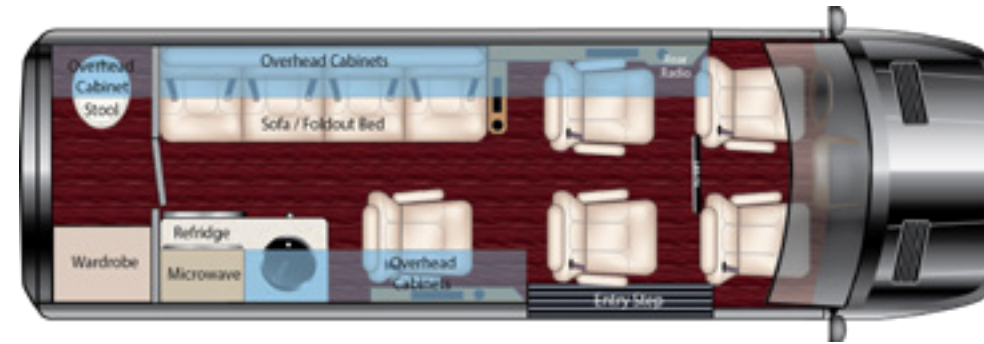

S5 | 170" Chassis