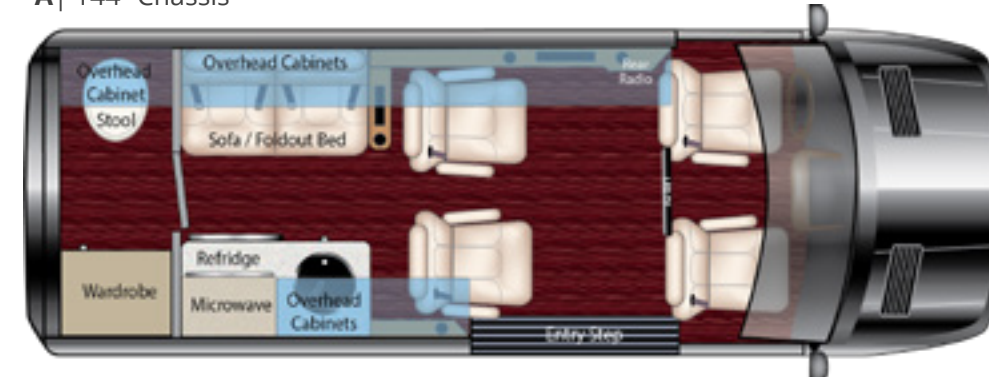

A | 144" Chassis