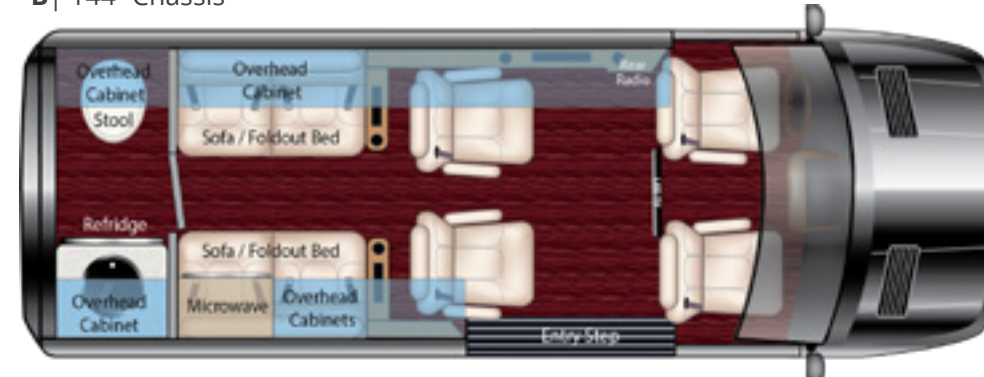

B | 144" Chassis