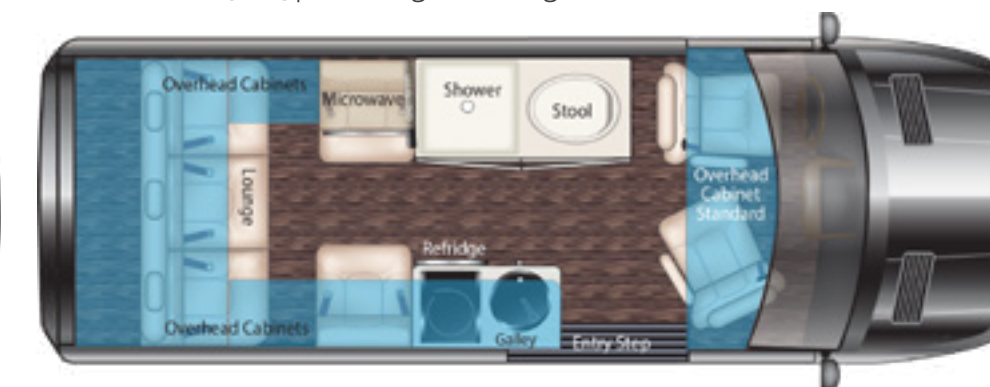

Forward Bath (FB2) | featuring the Dinette. 144" Wheelbase Model.

Forward Bath (FB2) | featuring the Lounge. 144" Wheelbase Model.

Mid Bath (MB2) | featuring the Dinette.

Mid Bath (MB2) | featuring the Lounge.