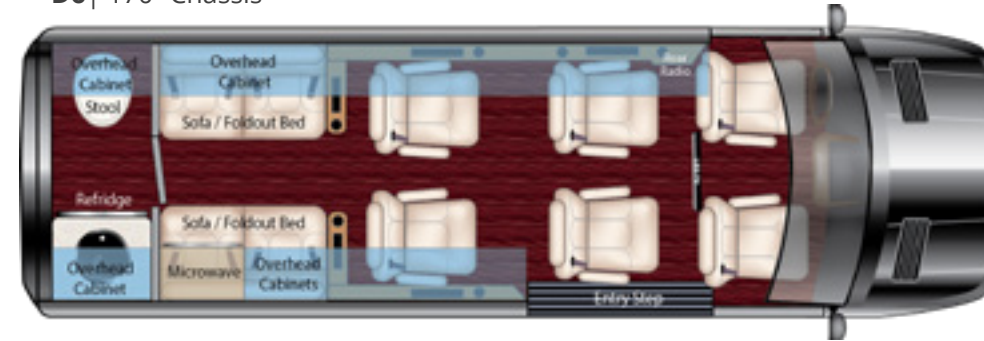

D6 | 170" Chassis