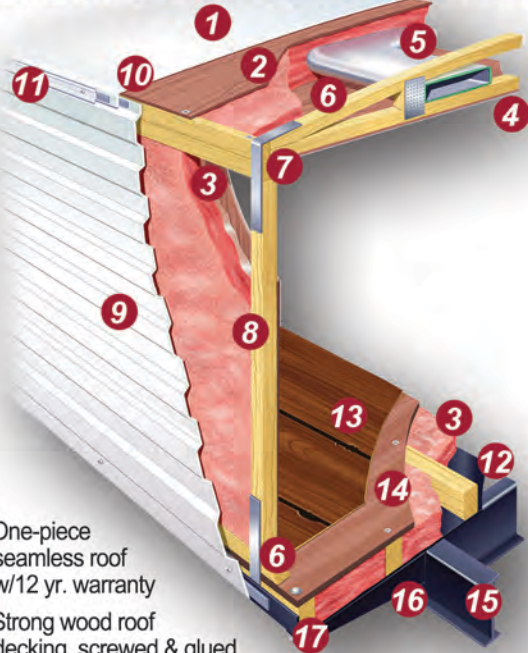

Like all Kingsport floor plans, the 276BHS is a showcase of craftsmanship and contemporary design, shown here in the Kitchen with stainless steel appliances, large counter with backsplash, and beautiful cabinetry.

# WHEN IT COMES TO SOLID CONSTRUCTION, NO ONE PUTS IT TOGETHER LIKE WE DO

1. One-piece seamless roof w/12 yr. warranty
2. Strong wood roof decking, screwed & glued
3. Thick energy-saving blankets of hand-cut fiberglass insulation in ceiling, walls & floors; insulation bonded to walls to prevent settling
4. Reinforced truss-style roof construction
5. Insulated air conditioning ducts in insulated ceiling space
6. Interior ceiling board
7. Galvanized steel straps to increase roof-to-sidewall & side-wall-to-floor strength
8. Sturdy wood sidewall 16" on center, set on floor & screwed in for maximum strength
9. Aluminum siding w/baked enamel finish
10. Butyl caulk for better seal, fewer streaks
11. Drip rail to direct rain runoff away from unit
12. Tough polymax underbelly overlaps sides & ends to protect against moisture & debris
13. Durable heavy-gauge vinyl floor covering
14. 5/8" floor decking screwed & glued to floor joists, 13" on center
15. Powder-Coated I-Beam Steel Frame
16. Full-width steel outriggers for superior strength and support
17. Heavy gauge radius lower metal