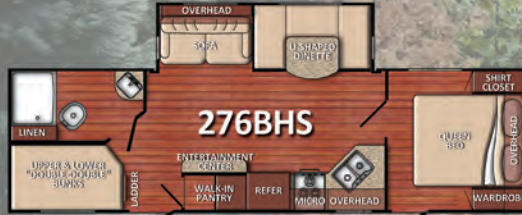

KINGSPORT TRAVEL TRAILERS

301TB showing angled counter in Kitchen, mirrored Pantry, and Main Slide Room with steel-reinforced header, Dinette, Sofa, picture windows with soft pleated shades.

GET A PRICE QUOTE

Want a free, no-obligation price quote on your favorite Kingsport floor plan? See our "Get A Price Quote" button online at www.gulfstreamcoach.com.