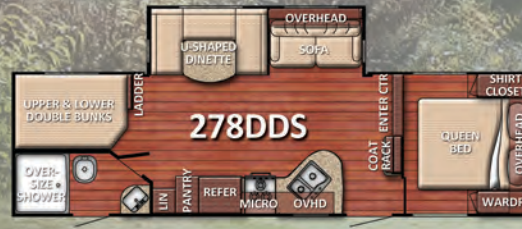

KINGSPORT TRAVEL TRAILERS

301TB showing angled counter in Kitchen, mirrored Pantry, and Main Slide Room with steel-reinforced header, Dinette, Sofa, picture windows with soft pleated shades.

GET A PRICE QUOTE

Want a free, no-obligation price quote on your favorite Kingsport floor plan? See our "Get A Price Quote" button online at www.gulfstreamcoach.com.