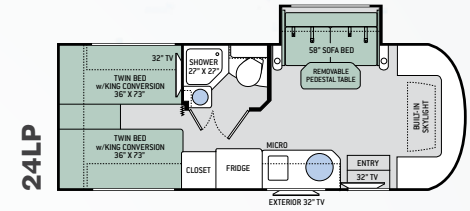

TRUE FLAT FLOOR FOUNDATION

Partnering with MORryde® International, we've taken our chassis foundation and substructure to the next level. Our True Flat Floor Foundation is manufactured to precise tolerances, and our assembly process is second to none.

Thinking about buying a new coach? Have a question about one of our motorhomes? Trying to find a dealer near you?

Our Coach Link support team is here to help you in your purchase of a new motorhome! This dynamic team focuses directly on helping you find the answers you need to get you behind the wheel of one of our great new motorhomes. Call 800.860.5658 or visit us online at thormotorcoach.com.