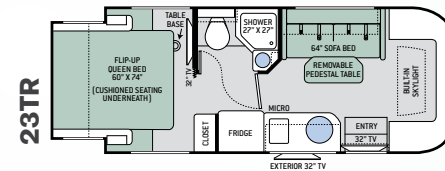

TRUE FLAT FLOOR FOUNDATION

Partnering with MORryde® International, we've taken our chassis foundation and substructure to the next level. Our True Flat Floor Foundation is manufactured to precise tolerances, and our assembly process is second to none.

Thinking about buying a new coach? Have a question about one of our motorhomes? Trying to find a dealer near you?

Our Coach Link support team is here to help you in your purchase of a new motorhome! This dynamic team focuses directly on helping you find the answers you need to get you behind the wheel of one of our great new motorhomes. Call 800.860.5658 or visit us online at thormotorcoach.com.