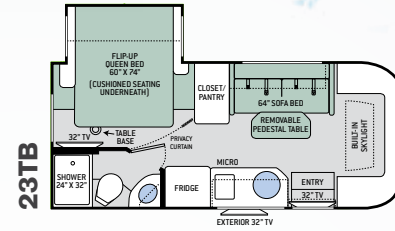

TRUE FLAT FLOOR FOUNDATION

Partnering with MORryde® International, we've taken our chassis foundation and substructure to the next level. Our True Flat Floor Foundation is manufactured to precise tolerances, and our assembly process is second to none.

Thinking about buying a new coach? Have a question about one of our motorhomes? Trying to find a dealer near you?

Our Coach Link support team is here to help you in your purchase of a new motorhome! This dynamic team focuses directly on helping you find the answers you need to get you behind the wheel of one of our great new motorhomes. Call 800.860.5658 or visit us online at thormotorcoach.com.