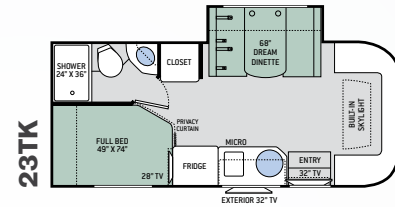

TRUE FLAT FLOOR FOUNDATION

Partnering with MORryde® International, we've taken our chassis foundation and substructure to the next level. Our True Flat Floor Foundation is manufactured to precise tolerances, and our assembly process is second to none.

Thinking about buying a new coach? Have a question about one of our motorhomes? Trying to find a dealer near you?

Our Coach Link support team is here to help you in your purchase of a new motorhome! This dynamic team focuses directly on helping you find the answers you need to get you behind the wheel of one of our great new motorhomes. Call 800.860.5658 or visit us online at thormotorcoach.com.