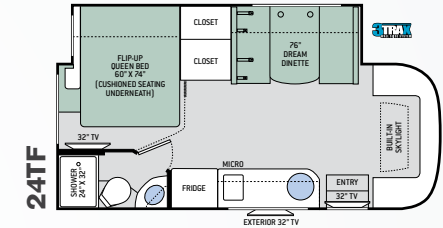

TRUE FLAT FLOOR FOUNDATION

Partnering with MORryde® International, we've taken our chassis foundation and substructure to the next level. Our True Flat Floor Foundation is manufactured to precise tolerances, and our assembly process is second to none.

Thinking about buying a new coach? Have a question about one of our motorhomes? Trying to find a dealer near you?

Our Coach Link support team is here to help you in your purchase of a new motorhome! This dynamic team focuses directly on helping you find the answers you need to get you behind the wheel of one of our great new motorhomes. Call 800.860.5658 or visit us online at thormotorcoach.com.