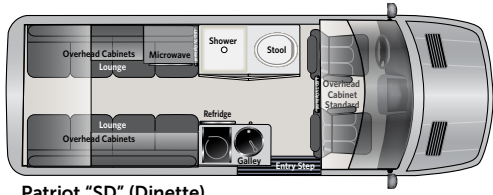

Large screen Fusion, CD, DVD, radio and NAV unit with complete refinish of lower dash and door accents.

Large shower with sink and porcelain toilet dual entrance door.

Full size refrigerator with large storage cabinet available on MD2 floor plans.

FD2 lounge with sofa sleeper extended.

Removable table

Slide out trash receptacle, refrigerator and smooth surface cooking top.

Designed with your comfort and convenience in mind, American Coach.

Patriot Floor Plans, Standard and Optional Features

Patriot "SD" (Dinette)

MD2 (Dinette)

MD2 (Lounge)

Patriot "SD" (Lounge)

MD4 (Dinette)

MD4 Lounge

Interior Standard Features	170 EXT	SD
Suburban Water Heater	■	■
13,500 BTU Roof Top AC (shore-line / Gen)	■	■
Espar Coach Furnace	■	■
2.5 KW LPG Generator	■	■
2000 Watt Inverter / Charger / Transfer Switch	■	■
ECO Charging System	■	■
Satellite TV Prep	■	■
Wi-Fi Prep	■	■
HDMI Input	■	■
110 Volt Outlets	■	■
USB 12 Volt Chargers	■	■
Fusion In Dash NAV CD DVD AM/FM	■	■
Samsung HD LED Smart TV	■	■
Rear AM / FM Radio	■	■
Rear Blue-Ray DVD/CD Player	■	■
Rear Speaker Upgrades	■	■
Deluxe Lighting Controls (Multi-Plex)	■	■
Overhead and Floor Courtesy Lighting	■	■
Smoke, LPG, CO Detectors	■	■
Fire Extinguisher	■	■
FanTastic Roof Fan with Remote	■	■
Solid Surface Counter Tops	■	■
Sink	■	■
Induction Cook Top	■	■
Refrigerator 12 Volt / 110 Volt	■	■
110 Volt Convection Microwave	■	■
Removable Table / Dinette	■	■
Overhead Cabinet Package with Hidden Hinges	■	■
Wardrobe	■	■