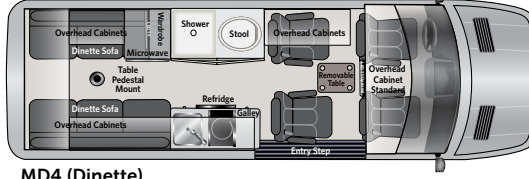

Patriot "SD" (Dinette)

MD2 (Dinette)

MD2 (Lounge)

Patriot "SD" (Lounge)

MD4 (Dinette)

MD4 Lounge

Interior Standard Features	170 EXT	SD
Suburban Water Heater	■	■
13,500 BTU Roof Top AC (shore-line / Gen)	■	■
Espar Coach Furnace	■	■
2.5 KW LPG Generator	■	■
2000 Watt Inverter / Charger / Transfer Switch	■	■
ECO Charging System	■	■
Satellite TV Prep	■	■
Wi-Fi Prep	■	■
HDMI Input	■	■
110 Volt Outlets	■	■
USB 12 Volt Chargers	■	■
Fusion In Dash NAV CD DVD AM/FM	■	■
Samsung HD LED Smart TV	■	■
Rear AM / FM Radio	■	■
Rear Blue-Ray DVD/CD Player	■	■
Rear Speaker Upgrades	■	■
Deluxe Lighting Controls (Multi-Plex)	■	■
Overhead and Floor Courtesy Lighting	■	■
Smoke, LPG, CO Detectors	■	■
Fire Extinguisher	■	■
FanTastic Roof Fan with Remote	■	■
Solid Surface Counter Tops	■	■
Sink	■	■
Induction Cook Top	■	■
Refrigerator 12 Volt / 110 Volt	■	■
110 Volt Convection Microwave	■	■
Removable Table / Dinette	■	■
Overhead Cabinet Package with Hidden Hinges	■	■
Wardrobe	■	■