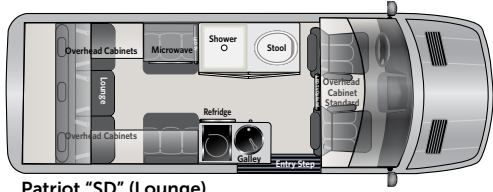

Large screen Fusion, CD, DVD, radio and NAV unit with complete refinish of lower dash and door accents.

Large shower with sink and porcelain toilet dual entrance door.

Full size refrigerator with large storage cabinet available on MD2 floor plans.

FD2 lounge with sofa sleeper extended.

Removable table

Slide out trash receptacle, refrigerator and smooth surface cooking top.

Designed with your comfort and convenience in mind, American Coach.

Patriot Floor Plans, Standard and Optional Features

Patriot "SD" (Dinette)

MD2 (Dinette)

MD2 (Lounge)

Patriot "SD" (Lounge)

MD4 (Dinette)

MD4 Lounge

Interior Standard Features	170 EXT	SD
Suburban Water Heater	■	■
13,500 BTU Roof Top AC (shore-line / Gen)	■	■
Espar Coach Furnace	■	■
2.5 KW LPG Generator	■	■
2000 Watt Inverter / Charger / Transfer Switch	■	■
ECO Charging System	■	■
Satellite TV Prep	■	■
Wi-Fi Prep	■	■
HDMI Input	■	■
110 Volt Outlets	■	■
USB 12 Volt Chargers	■	■
Fusion In Dash NAV CD DVD AM/FM	■	■
Samsung HD LED Smart TV	■	■
Rear AM / FM Radio	■	■
Rear Blue-Ray DVD/CD Player	■	■
Rear Speaker Upgrades	■	■
Deluxe Lighting Controls (Multi-Plex)	■	■
Overhead and Floor Courtesy Lighting	■	■
Smoke, LPG, CO Detectors	■	■
Fire Extinguisher	■	■
FanTastic Roof Fan with Remote	■	■
Solid Surface Counter Tops	■	■
Sink	■	■
Induction Cook Top	■	■
Refrigerator 12 Volt / 110 Volt	■	■
110 Volt Convection Microwave	■	■
Removable Table / Dinette	■	■
Overhead Cabinet Package with Hidden Hinges	■	■
Wardrobe	■	■