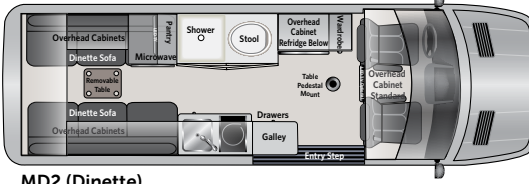

Large screen Fusion, CD, DVD, radio and NAV unit with complete refinish of lower dash and door accents.

Large shower with sink and porcelain toilet dual entrance door.

Full size refrigerator with large storage cabinet available on MD2 floor plans.

FD2 lounge with sofa sleeper extended.

Removable table

Slide out trash receptacle, refrigerator and smooth surface cooking top.

Designed with your comfort and convenience in mind, American Coach.

Patriot Floor Plans, Standard and Optional Features

Patriot "SD" (Dinette)

MD2 (Dinette)

MD2 (Lounge)

Patriot "SD" (Lounge)

MD4 (Dinette)

MD4 Lounge

Interior Standard Features	170 EXT	SD
Suburban Water Heater	■	■
13,500 BTU Roof Top AC (shore-line / Gen)	■	■
Espar Coach Furnace	■	■
2.5 KW LPG Generator	■	■
2000 Watt Inverter / Charger / Transfer Switch	■	■
ECO Charging System	■	■
Satellite TV Prep	■	■
Wi-Fi Prep	■	■
HDMI Input	■	■
110 Volt Outlets	■	■
USB 12 Volt Chargers	■	■
Fusion In Dash NAV CD DVD AM/FM	■	■
Samsung HD LED Smart TV	■	■
Rear AM / FM Radio	■	■
Rear Blue-Ray DVD/CD Player	■	■
Rear Speaker Upgrades	■	■
Deluxe Lighting Controls (Multi-Plex)	■	■
Overhead and Floor Courtesy Lighting	■	■
Smoke, LPG, CO Detectors	■	■
Fire Extinguisher	■	■
FanTastic Roof Fan with Remote	■	■
Solid Surface Counter Tops	■	■
Sink	■	■
Induction Cook Top	■	■
Refrigerator 12 Volt / 110 Volt	■	■
110 Volt Convection Microwave	■	■
Removable Table / Dinette	■	■
Overhead Cabinet Package with Hidden Hinges	■	■
Wardrobe	■	■