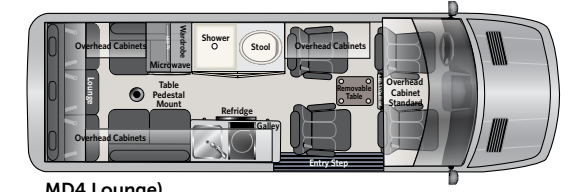

Large screen Fusion, CD, DVD, radio and NAV unit with complete refinish of lower dash and door accents.

Large shower with sink and porcelain toilet dual entrance door.

Full size refrigerator with large storage cabinet available on MD2 floor plans.

FD2 lounge with sofa sleeper extended.

Removable table

Slide out trash receptacle, refrigerator and smooth surface cooking top.

Designed with your comfort and convenience in mind, American Coach.

Patriot Floor Plans, Standard and Optional Features

Patriot "SD" (Dinette)

MD2 (Dinette)

MD2 (Lounge)

Patriot "SD" (Lounge)

MD4 (Dinette)

MD4 Lounge

Interior Standard Features	170 EXT	SD
Suburban Water Heater	■	■
13,500 BTU Roof Top AC (shore-line / Gen)	■	■
Espar Coach Furnace	■	■
2.5 KW LPG Generator	■	■
2000 Watt Inverter / Charger / Transfer Switch	■	■
ECO Charging System	■	■
Satellite TV Prep	■	■
Wi-Fi Prep	■	■
HDMI Input	■	■
110 Volt Outlets	■	■
USB 12 Volt Chargers	■	■
Fusion In Dash NAV CD DVD AM/FM	■	■
Samsung HD LED Smart TV	■	■
Rear AM / FM Radio	■	■
Rear Blue-Ray DVD/CD Player	■	■
Rear Speaker Upgrades	■	■
Deluxe Lighting Controls (Multi-Plex)	■	■
Overhead and Floor Courtesy Lighting	■	■
Smoke, LPG, CO Detectors	■	■
Fire Extinguisher	■	■
FanTastic Roof Fan with Remote	■	■
Solid Surface Counter Tops	■	■
Sink	■	■
Induction Cook Top	■	■
Refrigerator 12 Volt / 110 Volt	■	■
110 Volt Convection Microwave	■	■
Removable Table / Dinette	■	■
Overhead Cabinet Package with Hidden Hinges	■	■
Wardrobe	■	■