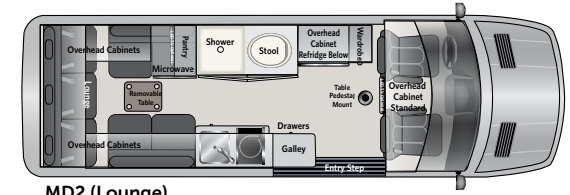

Large screen Fusion, CD, DVD, radio and NAV unit with complete refinish of lower dash and door accents.

Large shower with sink and porcelain toilet dual entrance door.

Full size refrigerator with large storage cabinet available on MD2 floor plans.

FD2 lounge with sofa sleeper extended.

Removable table

Slide out trash receptacle, refrigerator and smooth surface cooking top.

Designed with your comfort and convenience in mind, American Coach.

Patriot Floor Plans, Standard and Optional Features

Patriot "SD" (Dinette)

MD2 (Dinette)

MD2 (Lounge)

Patriot "SD" (Lounge)

MD4 (Dinette)

MD4 Lounge

Interior Standard Features	170 EXT	SD
Suburban Water Heater	■	■
13,500 BTU Roof Top AC (shore-line / Gen)	■	■
Espar Coach Furnace	■	■
2.5 KW LPG Generator	■	■
2000 Watt Inverter / Charger / Transfer Switch	■	■
ECO Charging System	■	■
Satellite TV Prep	■	■
Wi-Fi Prep	■	■
HDMI Input	■	■
110 Volt Outlets	■	■
USB 12 Volt Chargers	■	■
Fusion In Dash NAV CD DVD AM/FM	■	■
Samsung HD LED Smart TV	■	■
Rear AM / FM Radio	■	■
Rear Blue-Ray DVD/CD Player	■	■
Rear Speaker Upgrades	■	■
Deluxe Lighting Controls (Multi-Plex)	■	■
Overhead and Floor Courtesy Lighting	■	■
Smoke, LPG, CO Detectors	■	■
Fire Extinguisher	■	■
FanTastic Roof Fan with Remote	■	■
Solid Surface Counter Tops	■	■
Sink	■	■
Induction Cook Top	■	■
Refrigerator 12 Volt / 110 Volt	■	■
110 Volt Convection Microwave	■	■
Removable Table / Dinette	■	■
Overhead Cabinet Package with Hidden Hinges	■	■
Wardrobe	■	■