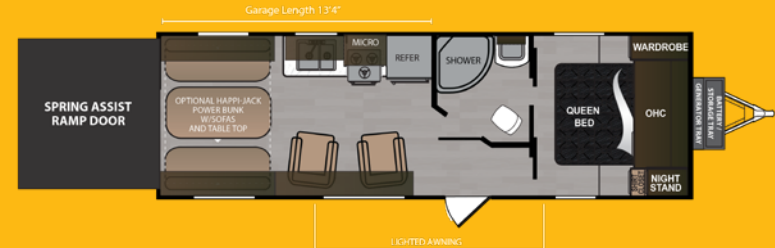

1.

2.

3.

4.

5.

DECOR

RUBICON | RB203XLT | SLEEPS 6

Ext. Length: 24' 11" Ext. Height: 11' 3" Average Shipping Weight: 4,642