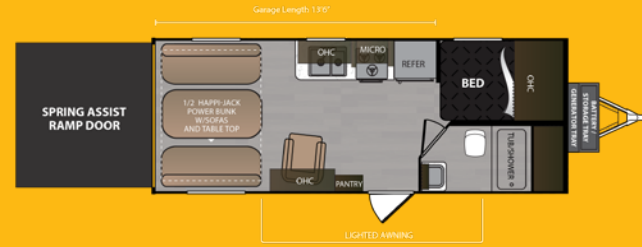

1.

2.

3.

4.

5.

DECOR

RUBICON | RB203XLT | SLEEPS 6

Ext. Length: 24' 11" Ext. Height: 11' 3" Average Shipping Weight: 4,642

RUBICON | RB251XLT | SLEEPS 6

Ext. Length: 29' 7" Ext. Height: 11' 5" Average Shipping Weight: 4,400

RUBICON | RB301XLT | SLEEPS 6

Ext. Length: 34' 10" Ext. Height: 11' 4" Average Shipping Weight: 6,748

RUBICON | RB311XLT | SLEEPS 7