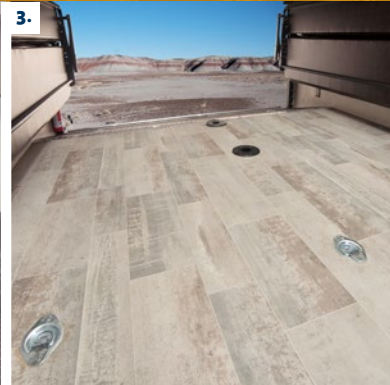

RUBICON

251XLT

NEVER TURN BACK FROM AN ADVENTURE.

With the 2018 Rubicon, the only thing standing between you and Mother Nature is the open road. Dutchmen's classic, yet modern, toy hauler features foldaway furniture, roomy sleeping areas, and generous storage space. So, the next time the thrill of a new journey or the anticipation of your favorite RV destination starts to arise, you'll know just where to go first — your all-new Rubicon. The rest is up to you.

1. The garage's dovetail entrance makes loading and unloading your favorite toys easier than ever.

2. The Happijac bunk bed system makes for extra sleeping space in a pinch.

3. With zero wheel well protrusions in the garage space, you have even more room to store your larger toys.

4. Stay up as late as you want and let the good times roll with Rubicon's LED lighted awning and exterior speakers.

5. Rubicon's detachable power cord is easier to use and features power indicator lights for your convenience.

1.

2.

3.

4.

5.