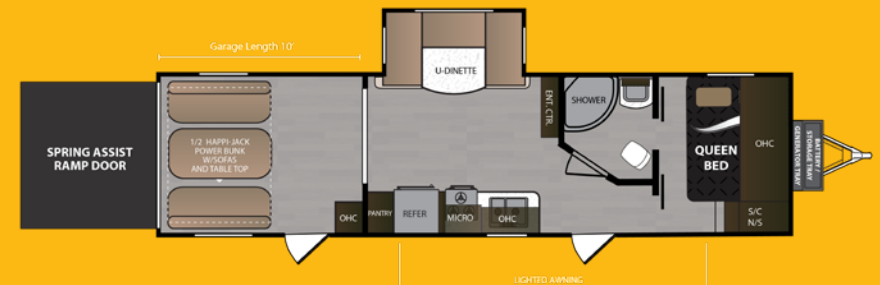

1.

2.

3.

4.

5.

DECOR

RUBICON | RB203XLT | SLEEPS 6

Ext. Length: 24' 11" Ext. Height: 11' 3" Average Shipping Weight: 4,642

RUBICON | RB251XLT | SLEEPS 6

Ext. Length: 29' 7" Ext. Height: 11' 5" Average Shipping Weight: 4,400

RUBICON | RB301XLT | SLEEPS 6

Ext. Length: 34' 10" Ext. Height: 11' 4" Average Shipping Weight: 6,748

RUBICON | RB311XLT | SLEEPS 7