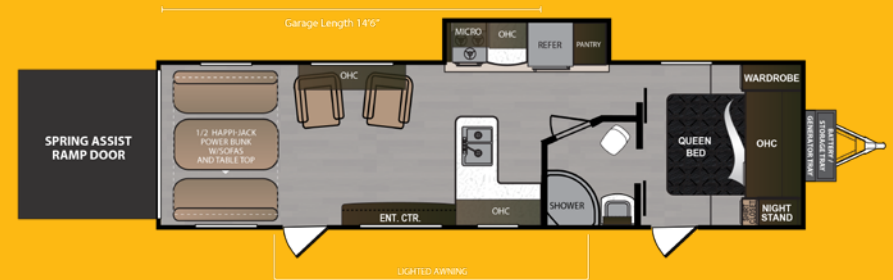

1.

2.

3.

4.

5.

DECOR

RUBICON | RB203XLT | SLEEPS 6

Ext. Length: 24' 11" Ext. Height: 11' 3" Average Shipping Weight: 4,642

RUBICON | RB251XLT | SLEEPS 6

Ext. Length: 29' 7" Ext. Height: 11' 5" Average Shipping Weight: 4,400

RUBICON | RB301XLT | SLEEPS 6

Ext. Length: 34' 10" Ext. Height: 11' 4" Average Shipping Weight: 6,748

RUBICON | RB311XLT | SLEEPS 7