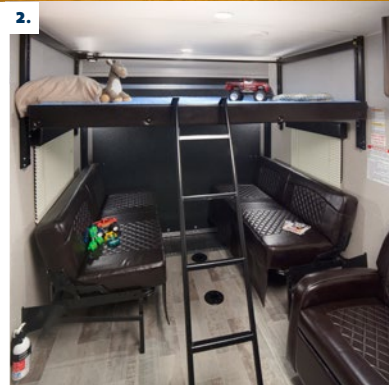

RUBICON

251XLT

NEVER TURN BACK FROM AN ADVENTURE.

With the 2018 Rubicon, the only thing standing between you and Mother Nature is the open road. Dutchmen's classic, yet modern, toy hauler features foldaway furniture, roomy sleeping areas, and generous storage space. So, the next time the thrill of a new journey or the anticipation of your favorite RV destination starts to arise, you'll know just where to go first — your all-new Rubicon. The rest is up to you.

1. The garage's dovetail entrance makes loading and unloading your favorite toys easier than ever.

2. The Happijac bunk bed system makes for extra sleeping space in a pinch.

3. With zero wheel well protrusions in the garage space, you have even more room to store your larger toys.

4. Stay up as late as you want and let the good times roll with Rubicon's LED lighted awning and exterior speakers.

5. Rubicon's detachable power cord is easier to use and features power indicator lights for your convenience.

1.

2.

3.

4.

5.