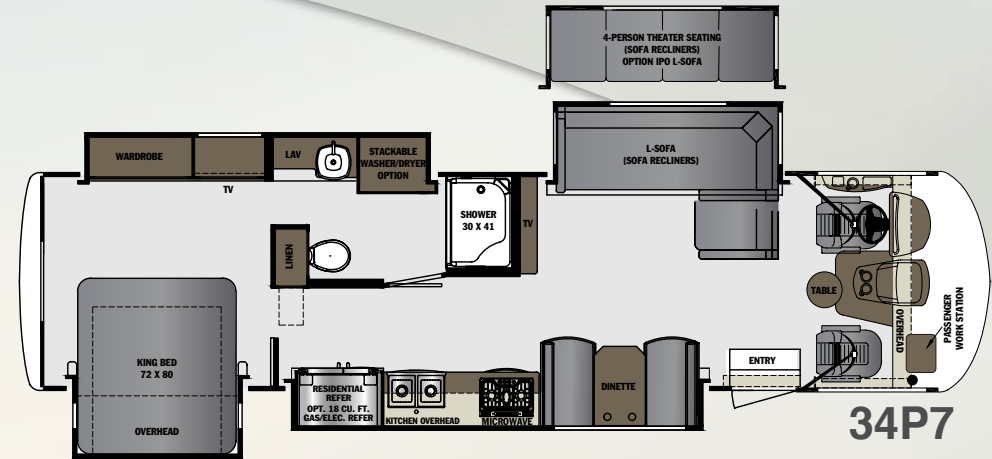

*Estimated Average based on standard build optional equipment.

CCC (Cargo Carrying Capacity)** is the amount of weight available for fresh potable water, cargo, passengers, additional optional equipment and accessories. CCC is equal to GVWR minus UVW. Available CCC should accommodate fresh potable water (8.3 lbs per gallon). Before filling the fresh water tank, empty the black and gray tanks to provide for more cargo capacity.

7 SERIES DIMENSIONS & CAPACITIES

	34P7	36D7
Chassis	Ford F53	Ford F53
Engine	V-10	V-10
Horsepower	320 HP	320 HP
Torque (ft-lbs)	460	460
Wheelbase	242"	242"
Fuel Capacity (gal)	80	80
Tire Size	255/80R 22.5	255/80R 20.5
GVWR (lbs)	30,000	30,000
GCWR (lbs)	24,000	24,000
GAWR Front (lbs)	9,000	9,000
GAWR Rear (lbs)	15,500	15,500
Exterior Storage (cu ft)	170	192
LP Tank (gal)	24.5	24.5
Fresh Water (gal)	96	96
Water Heater (gal)	10	10
Grey Tank (gal)	52	52
Black Tank (gal)	52	52
Length	36' 9"	37' 11"
Exterior Width	99.5"	99.5"
Exterior Height	12' 6"	12' 6"
Interior Width	95.5"	95.5"
Interior Height	84"	84"
Awning Length	20.5'	18'
Furnace (BTU)	35K	35K