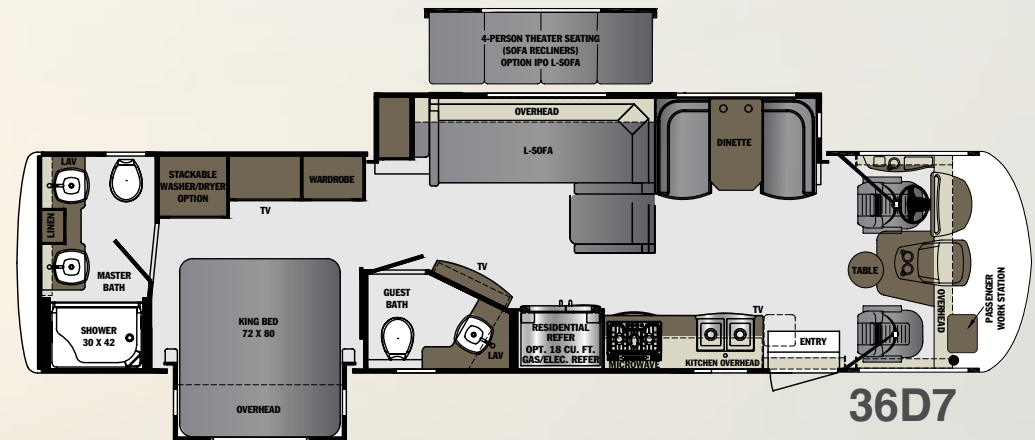

7 SERIES DIMENSIONS & CAPACITIES

	34P7	36D7
Chassis	Ford F53	Ford F53
Engine	V-10	V-10
Horsepower	320 HP	320 HP
Torque (ft-lbs)	460	460
Wheelbase	242"	242"
Fuel Capacity (gal)	80	80
Tire Size	255/80R 22.5	255/80R 20.5
GVWR (lbs)	30,000	30,000
GCWR (lbs)	24,000	24,000
GAWR Front (lbs)	9,000	9,000
GAWR Rear (lbs)	15,500	15,500
Exterior Storage (cu ft)	170	192
LP Tank (gal)	24.5	24.5
Fresh Water (gal)	96	96
Water Heater (gal)	10	10
Grey Tank (gal)	52	52
Black Tank (gal)	52	52
Length	36' 9"	37' 11"
Exterior Width	99.5"	99.5"
Exterior Height	12' 6"	12' 6"
Interior Width	95.5"	95.5"
Interior Height	84"	84"
Awning Length	20.5'	18'
Furnace (BTU)	35K	35K