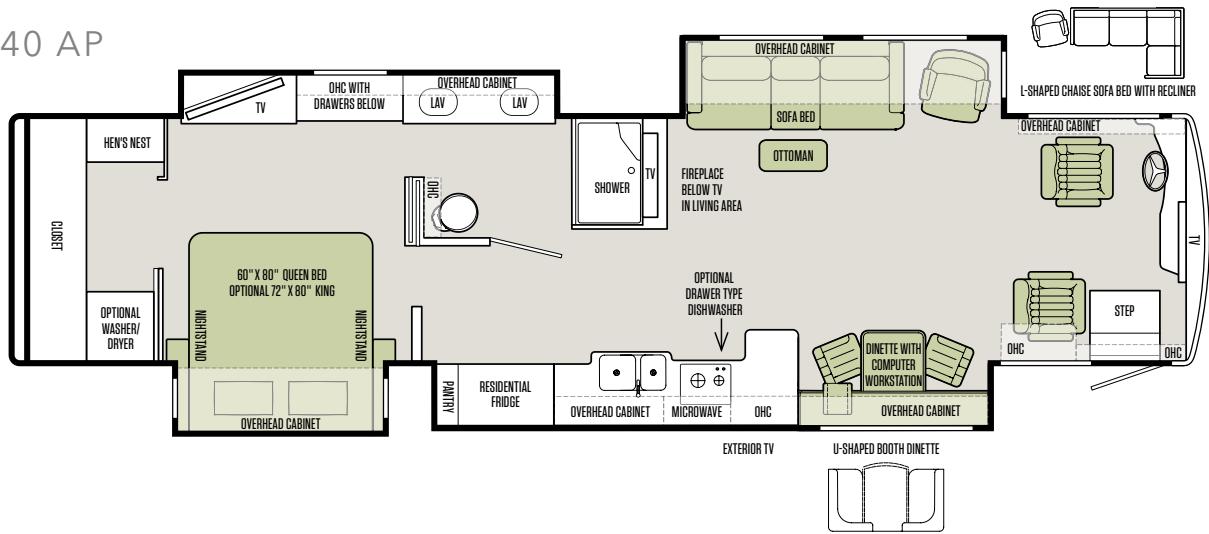

Thoughtful in every detail and in every dimension.

37 AP

40 AP

40 SP

Note: If optional furniture combinations are selected, window locations may vary from diagram shown.

All options may not be available in every model. Because of progressive improvements, specifications, standard & optional equipment are subject to change without notice or obligation. For a complete & up-to-date list of available options & specifications, as well as information on Tiffin's full line of motorhomes, visit tiffinmotorhomes.com.