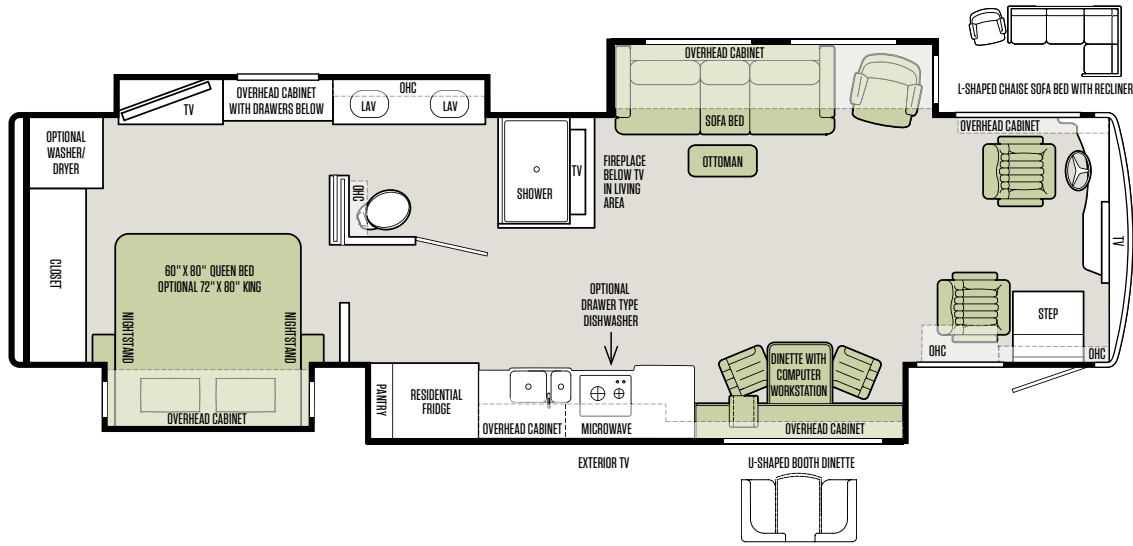

Thoughtful in every detail and in every dimension.

37 AP