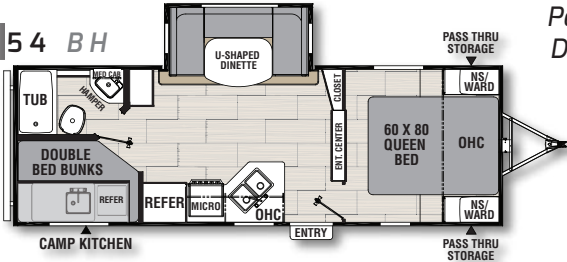

Camping Simplified Model Naming

First 2 numbers = Approximate box length

Second 2 numbers = Approximate weight

2 Letters = Floor plan description

2342 BH

Pet Features:

Exterior leash clip

Pet center

Dog wash

2454 BH

2760 RB

2963 BH

3369 RL

More Unbeatable Features:

Sofa touch lights / Sink cover storage / Motion activated pass-through storage light
Valuables hutch / Hanger closet / Bottle opener / Exterior fishing pole storage
Dual ducted A/C / Lighted USBs (5 in 2963 BH) / Kids convenience center
Heated and enclosed underbelly

	2342 BH	2454 BH	2760 RB	2963 BH	3369 RL
Hitch Weight	N/A	N/A	N/A	760	N/A
Carrying Capacity	N/A	N/A	N/A	1,192	N/A
UVW	N/A	N/A	N/A	6,408	N/A
Exterior Length (Includes Bumper to Hitch)	25' 5"	28' 7"	30' 11"	33' 11"	35' 11"
Exterior Height (Includes A/C)	11'	11' 1"	11' 1"	11' 1"	11' 3"
Awning Length	17'	18'	17'	18'	10'
Fresh Water Capacity (gal.)	49	49	49	49	49
Grey Water Capacity (gal.)	33	33	33	33	33
Waste Water Capacity (gal.)	33	33	33	33	33
Wheel Size	14"	14"	14"	14"	15"

*Estimated average based on standard build optional equipment.

To learn more about Coachmen RV and our products and see how Coachmen is making the easy life easier, visit www.coachmenrv.com

A Berkshire Hathaway company.