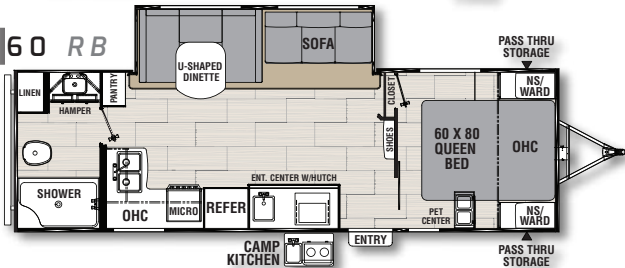

Camping Simplified Model Naming

First 2 numbers = Approximate box length

Second 2 numbers = Approximate weight

2 Letters = Floor plan description

2342 BH

Pet Features:

Exterior leash clip

Pet center

Dog wash

2454 BH

2760 RB

2963 BH

3369 RL

More Unbeatable Features:

Sofa touch lights / Sink cover storage / Motion activated pass-through storage light
Valuables hutch / Hanger closet / Bottle opener / Exterior fishing pole storage
Dual ducted A/C / Lighted USBs (5 in 2963 BH) / Kids convenience center
Heated and enclosed underbelly

	2342 BH	2454 BH	2760 RB	2963 BH	3369 RL
Hitch Weight	N/A	N/A	N/A	760	N/A
Carrying Capacity	N/A	N/A	N/A	1,192	N/A
UVW	N/A	N/A	N/A	6,408	N/A
Exterior Length (Includes Bumper to Hitch)	25' 5"	28' 7"	30' 11"	33' 11"	35' 11"
Exterior Height (Includes A/C)	11'	11' 1"	11' 1"	11' 1"	11' 3"
Awning Length	17'	18'	17'	18'	10'
Fresh Water Capacity (gal.)	49	49	49	49	49
Grey Water Capacity (gal.)	33	33	33	33	33
Waste Water Capacity (gal.)	33	33	33	33	33
Wheel Size	14"	14"	14"	14"	15"

*Estimated average based on standard build optional equipment.

To learn more about Coachmen RV and our products and see how Coachmen is making the easy life easier, visit www.coachmenrv.com

A Berkshire Hathaway company.