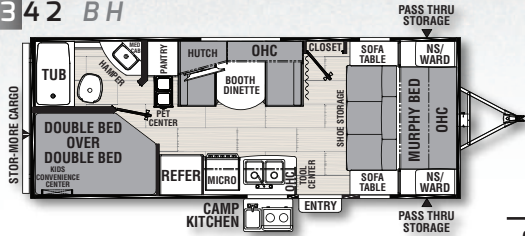

Camping Simplified Model Naming

First 2 numbers = Approximate box length

Second 2 numbers = Approximate weight

2 Letters = Floor plan description

2342 BH

Pet Features:

Exterior leash clip

Pet center

Dog wash

2454 BH