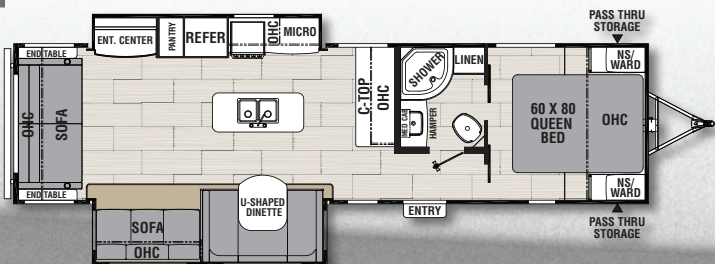

More Unbeatable Features:

Sofa touch lights / Sink cover storage / Motion activated pass-through storage light
Valuables hutch / Hanger closet / Bottle opener / Exterior fishing pole storage
Dual ducted A/C / Lighted USBs (5 in 2963 BH) / Kids convenience center
Heated and enclosed underbelly

	2342 BH	2454 BH	2760 RB	2963 BH	3369 RL
Hitch Weight	N/A	N/A	N/A	760	N/A
Carrying Capacity	N/A	N/A	N/A	1,192	N/A
UVW	N/A	N/A	N/A	6,408	N/A
Exterior Length (Includes Bumper to Hitch)	25' 5"	28' 7"	30' 11"	33' 11"	35' 11"
Exterior Height (Includes A/C)	11'	11' 1"	11' 1"	11' 1"	11' 3"
Awning Length	17'	18'	17'	18'	10'
Fresh Water Capacity (gal.)	49	49	49	49	49
Grey Water Capacity (gal.)	33	33	33	33	33
Waste Water Capacity (gal.)	33	33	33	33	33
Wheel Size	14"	14"	14"	14"	15"

*Estimated average based on standard build optional equipment.

To learn more about Coachmen RV and our products and see how Coachmen is making the easy life easier, visit www.coachmenrv.com

A Berkshire Hathaway company.