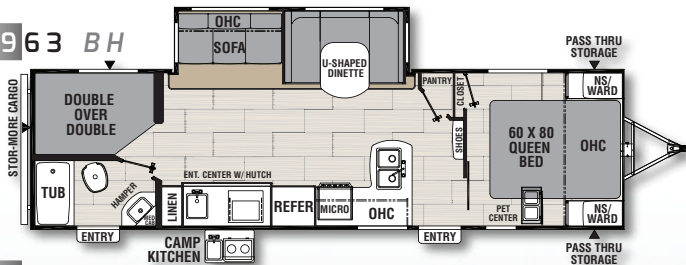

2963 BH

3369 RL