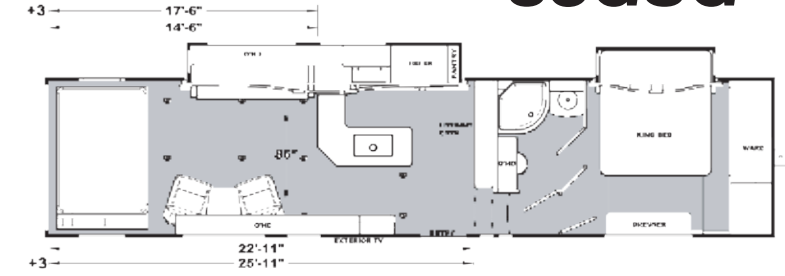

Widebody 5th Wheels

Standard Features - Exterior

- 7,000 LB Axles w/ Zerk Fittings and Self-Adjusting Brakes (8,000 LB Axles on 31CRSG)
- Aluminum Wheels - Deluxe 16" Black w/ G-Rated Tires
- Backup Camera Ready
- Black Aluminum Fender Skirts
- Curbside Under Glow LED Light
- Electric Awning w/ LED Light
- Exterior 40" Class TV w/ Luggage Door (N/A 31CRSG)
- Folding Roof Ladder w/ Decked Walk-on Roof
- Fuel Station - 40 Gallon
- Generator 5.5K Onan w/ Transfer Switch
- Gray Fiberglass Caps - Front (w/ LED) Full Turning Radius 88°
- Gray Fiberglass Sidewalls - Aluminum Framed (Laminated)
- HD Digital Antenna w/ Park Cable Hookup
- Hi Rez LED Lights-Running, Light Bar, Flood (DS-2, RS-2, Rear-2)
- Lights - Hitch and Step
- LP - Dual 30 Lbs
- Powder Coated Chassis w/ Triple Radius Entry Step
- Ramp Door w/ Cables - 7.5' (3,000 lbs Rating)
- Spare Tire w/ Carrier
- Stabilizer Jacks - Rear (High Clearance)
- Swing-away Entry Door Assist Handle
- Tank capacities - 150 Fresh, 50 Gray, 50 Black w/ Tank Flush
- Ultra Strong Bonded Floor

Standard Feature - Interior