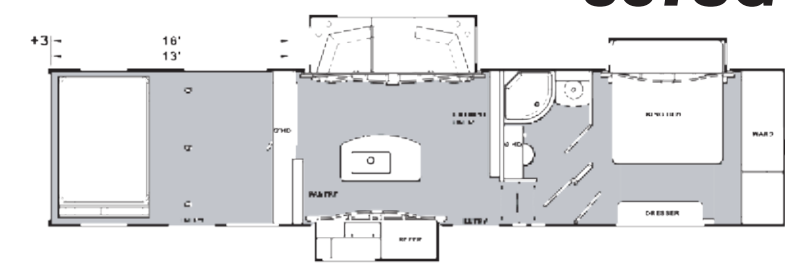

Standard Features - Interior

- 50 AMP Service
- A/C Living Rom - 15K BTU Ducted, Bedroom 13.5K BTU
- Ceiling Fan - 12V
- Central Vacuum System
- Electric Bed / Dinette (Bottom Bunk) and Ladder
- Furnace - 30K BTU Ducted
- Glass Enclosed Shower w/ Skylight
- Heavy Duty Flooring in Garage w/ In-Floor Beaver Tail Storage
- Kicker Stereo System w/ App Controls & Outside Speakers
- LED Lights w/ Dimmer
- Lightened Solid Surface Galley Top
- Drop Range w/ Glass Cover
- Medicine Cabinet w/ Crown Molding
- Microwave w/ Built-in Range Hood
- MorRyde Ramp Door Patio Fence
- Pillowtop King Mattress w/ Bedspread and Shams
- Pleated Shades
- Rear Screen Wall
- Refrigerator - Large Double Door (2 on 39TSG)
- Refrigerator - Side-by-Side 4-Door (36TSG)
- Stainless Steel Single Bowl Galley Sink w/ Pull-out Faucet & Water Filter
- Theater Seating w/ Recliners
- TV - Living Room (50" Class)
- USB Chargers - 12V (One by Electric Bed & One in Bedroom)
- Water Heater - 10 Gal DSI/Electric (Quick Recovery)

36TSG