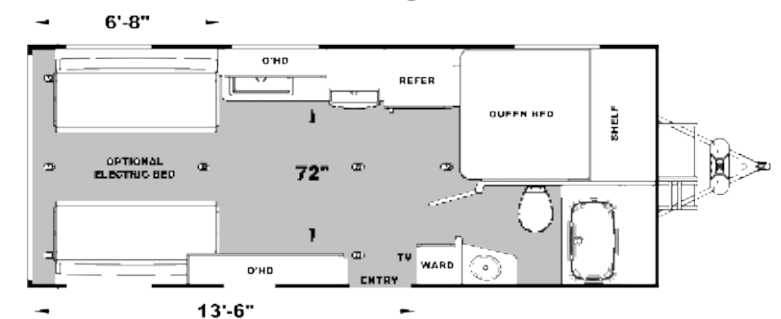

Limited Edition

Standard Features - Exterior

- 6,000 LB Axles w/ Zerk Fittings and Self-Adjusting Brakes
- Awning
- Corrugated Thermal Gray Siding (19FB-LE & 21SA-LE ONLY)
- Fiberglass Sidewalls - Aluminum Framed (Laminated) (19FBG-LE & 21SAG-LE ONLY)
- Decked Walk-on Roof
- Floor - 3" Frame
- Front Laminated Fiberglass
- Fuel Station - 40 Gallon
- HD Digital Antenna w/ Park Cable Hookup
- Hi Def 3M Graphics
- Hi Rez LED Flood Lights
- LP - Dual 20 Lbs w/ LP Cover
- Powder Coated Chassis w/ Double Radius Entry Step
- Propane Stub for Quick Connect
- Ramp Door - 7' (3,000 Lbs Rating)
- Spare Tire w/ Carrier
- Stabilizer Jacks - Rear
- Steel Wheels - Mod Black 15"
- Tank Capacities - 100 Fresh, 50 Gray, 50 Black
- Windows - Extra Large Tinted

Standard Features - Interior

- 30 AMP Service
- A/C Living Room - 13.5K BTU (Ducted - 21SA-LE & 21SAG-LE)
- Drive-on Wheel Box
- Furnace - 18K BTU (Ducted on 21SA-LE & 21SAG-LE)
- I-Beam Chassis w/ Z-Style Outriggers
- Interior LED Lighting w/ Dimmer
- Stereo - AM/FM/BT w/ Exterior Speakers
- Lumber Core Screwed Cabinets
- Microwave - Range Hood - Range/Oven
- Mini-Blinds
- Porcelain Toilet
- Rapid Charge Converter
- Refrigerator - Large Double Door
- Skylight Over Shower (21SA-LE & 21SAG-LE ONLY)
- Single Bowl Galley Sink w/ Pull-out Faucet
- Tie Downs - 2,500 Lbs Rating
- Top Stitch Deluxe Furniture
- Water Heater - 6 Gal DSI (Quick Recovery)

Interior Colors

- Zinc w/ Platinum Birch Wood

Hi Def Exterior Graphics

- Gray

Optional Upgrades

- 2 Chairs IPO Sofa
- CSA Canada
- Electric Bed w/ Ladder
- Generator - 3.5K Portable
- Power Tongue Jack
- Ramp Door Cable Kit
- Rosso Furniture Trim
- Solar Panel - 160 Watt
- Stabilizer Jacks - Front
- TV - Living Room (28" Class)
- Winterize

19FB-LE

21SA-LE

Limited Package Includes: