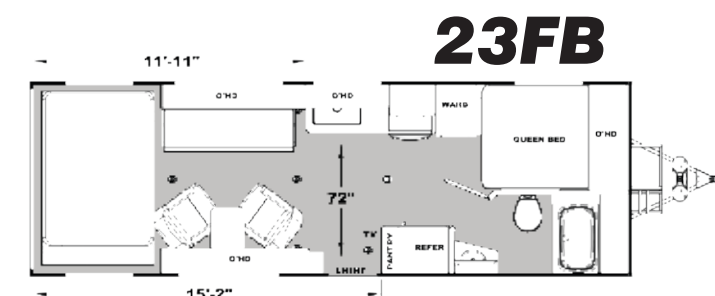

27SA

23SA

Attitude Pro Lite Models:

- 23FB (TT) • 23SA (TT) • 25FS (TT) • 27SA (TT)