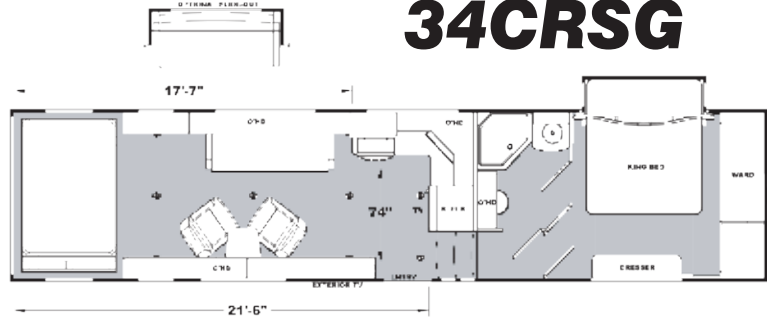

Widebody 5th Wheels

Standard Features - Exterior

- 7,000 LB Axles w/ Zerk Fittings and Self-Adjusting Brakes (8,000 LB Axles on 31CRSG)
- Aluminum Wheels - Deluxe 16" Black w/ G-Rated Tires
- Backup Camera Ready
- Black Aluminum Fender Skirts
- Curbside Under Glow LED Light
- Electric Awning w/ LED Light
- Exterior 40" Class TV w/ Luggage Door (N/A 31CRSG)
- Folding Roof Ladder w/ Decked Walk-on Roof
- Fuel Station - 40 Gallon
- Generator 5.5K Onan w/ Transfer Switch
- Gray Fiberglass Caps - Front (w/ LED) Full Turning Radius 88°
- Gray Fiberglass Sidewalls - Aluminum Framed (Laminated)
- HD Digital Antenna w/ Park Cable Hookup
- Hi Rez LED Lights-Running, Light Bar, Flood (DS-2, RS-2, Rear-2)
- Lights - Hitch and Step
- LP - Dual 30 Lbs
- Powder Coated Chassis w/ Triple Radius Entry Step
- Ramp Door w/ Cables - 7.5' (3,000 lbs Rating)
- Spare Tire w/ Carrier
- Stabilizer Jacks - Rear (High Clearance)
- Swing-away Entry Door Assist Handle
- Tank capacities - 150 Fresh, 50 Gray, 50 Black w/ Tank Flush
- Ultra Strong Bonded Floor

Standard Feature - Interior