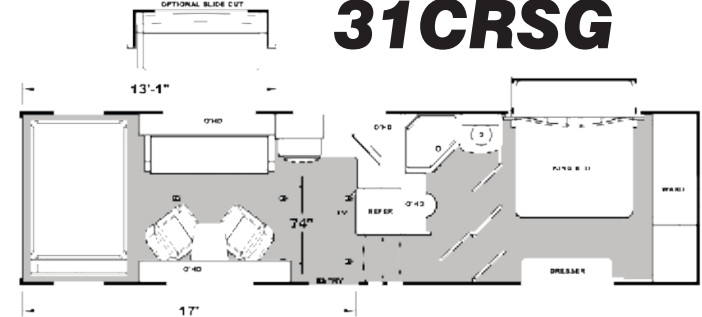

Widebody 5th Wheels

Standard Features - Exterior

- 7,000 LB Axles w/ Zerk Fittings and Self-Adjusting Brakes (8,000 LB Axles on 31CRSG)
- Aluminum Wheels - Deluxe 16" Black w/ G-Rated Tires
- Backup Camera Ready
- Black Aluminum Fender Skirts
- Curbside Under Glow LED Light
- Electric Awning w/ LED Light
- Exterior 40" Class TV w/ Luggage Door (N/A 31CRSG)
- Folding Roof Ladder w/ Decked Walk-on Roof
- Fuel Station - 40 Gallon
- Generator 5.5K Onan w/ Transfer Switch
- Gray Fiberglass Caps - Front (w/ LED) Full Turning Radius 88°
- Gray Fiberglass Sidewalls - Aluminum Framed (Laminated)
- HD Digital Antenna w/ Park Cable Hookup
- Hi Rez LED Lights-Running, Light Bar, Flood (DS-2, RS-2, Rear-2)
- Lights - Hitch and Step
- LP - Dual 30 Lbs
- Powder Coated Chassis w/ Triple Radius Entry Step
- Ramp Door w/ Cables - 7.5' (3,000 lbs Rating)
- Spare Tire w/ Carrier
- Stabilizer Jacks - Rear (High Clearance)
- Swing-away Entry Door Assist Handle
- Tank capacities - 150 Fresh, 50 Gray, 50 Black w/ Tank Flush
- Ultra Strong Bonded Floor

Standard Feature - Interior