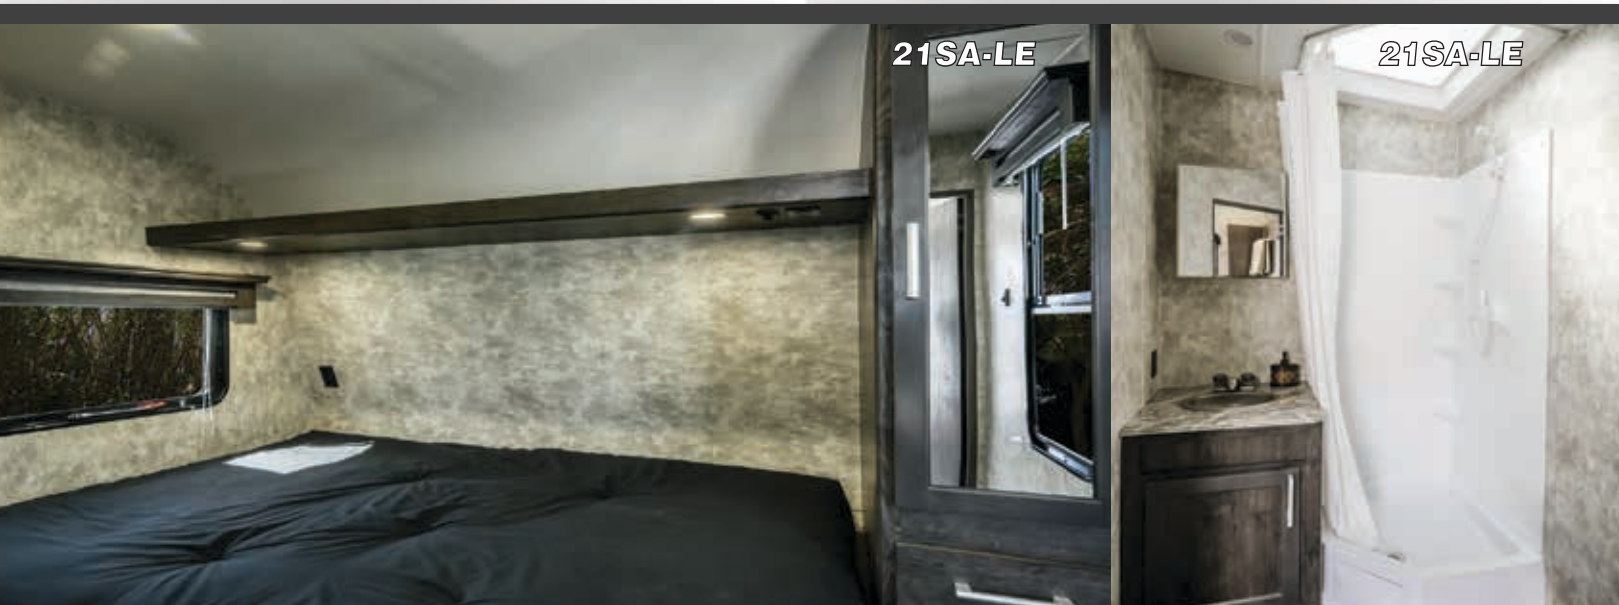

21SA-LE

Attitude Limited Models:

- 19FB-LE (TT) • 21SA-LE (TT)
- 19FBG-LE (TT) • 21SAG-LE (TT)

21SA-LE