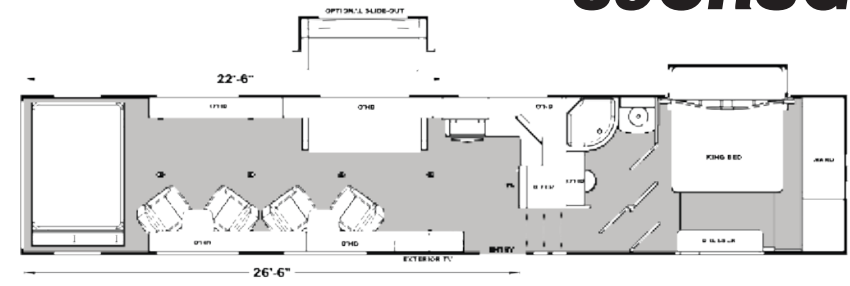

Widebody 5th Wheels

Standard Features - Exterior

- 7,000 LB Axles w/ Zerk Fittings and Self-Adjusting Brakes (8,000 LB Axles on 31CRSG)
- Aluminum Wheels - Deluxe 16" Black w/ G-Rated Tires
- Backup Camera Ready
- Black Aluminum Fender Skirts
- Curbside Under Glow LED Light
- Electric Awning w/ LED Light
- Exterior 40" Class TV w/ Luggage Door (N/A 31CRSG)
- Folding Roof Ladder w/ Decked Walk-on Roof
- Fuel Station - 40 Gallon
- Generator 5.5K Onan w/ Transfer Switch
- Gray Fiberglass Caps - Front (w/ LED) Full Turning Radius 88°
- Gray Fiberglass Sidewalls - Aluminum Framed (Laminated)
- HD Digital Antenna w/ Park Cable Hookup
- Hi Rez LED Lights-Running, Light Bar, Flood (DS-2, RS-2, Rear-2)
- Lights - Hitch and Step
- LP - Dual 30 Lbs
- Powder Coated Chassis w/ Triple Radius Entry Step
- Ramp Door w/ Cables - 7.5' (3,000 lbs Rating)
- Spare Tire w/ Carrier
- Stabilizer Jacks - Rear (High Clearance)
- Swing-away Entry Door Assist Handle
- Tank capacities - 150 Fresh, 50 Gray, 50 Black w/ Tank Flush
- Ultra Strong Bonded Floor

Standard Feature - Interior