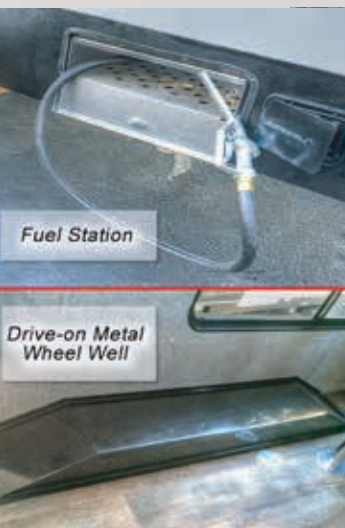

Grey Graphics with Grey Glass