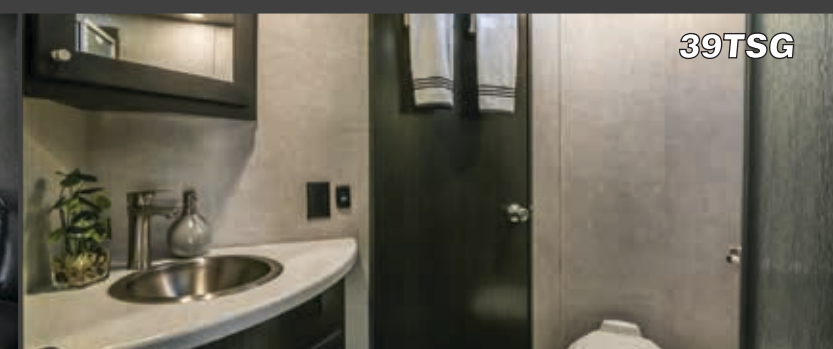

39TSG

39TSG