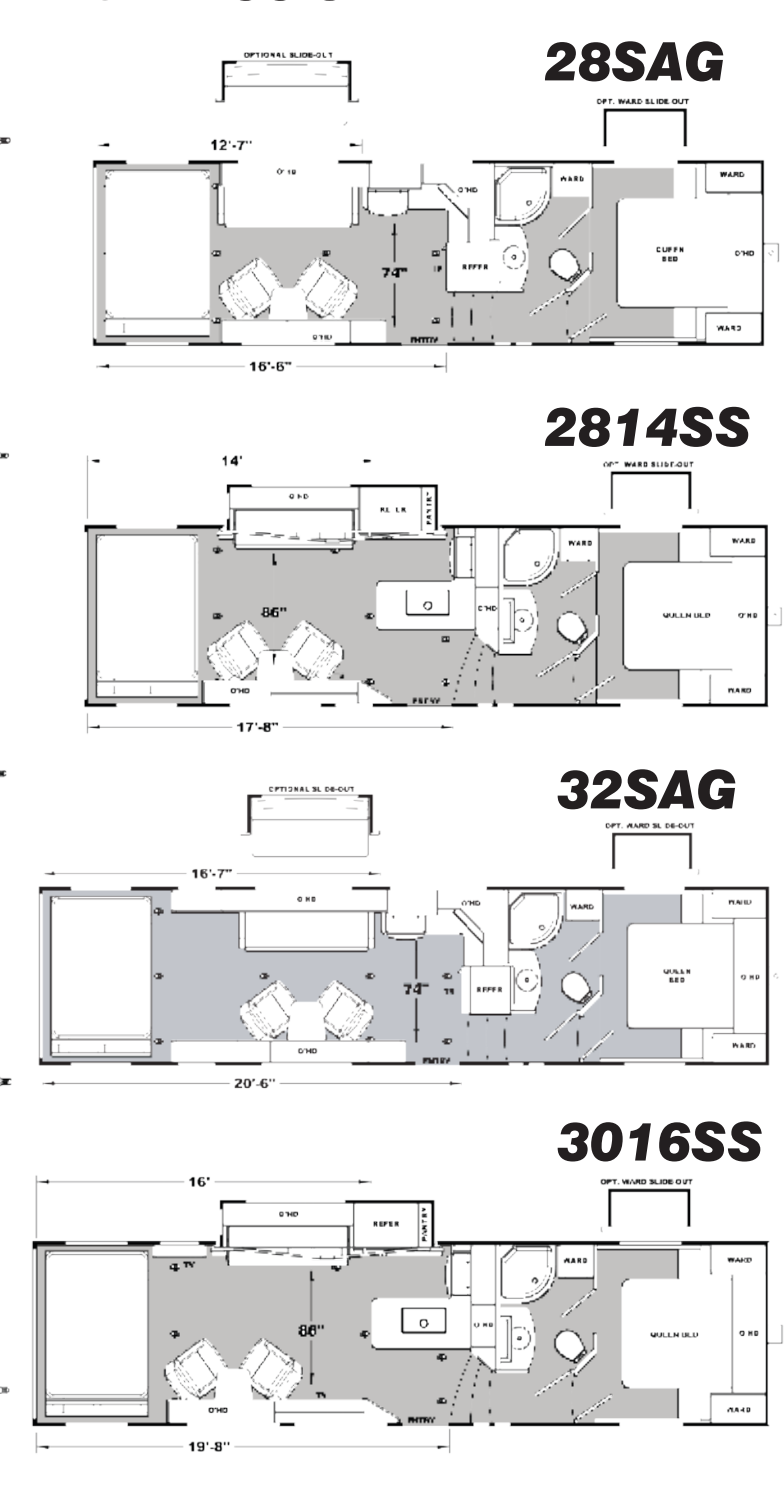

Fifthwheels