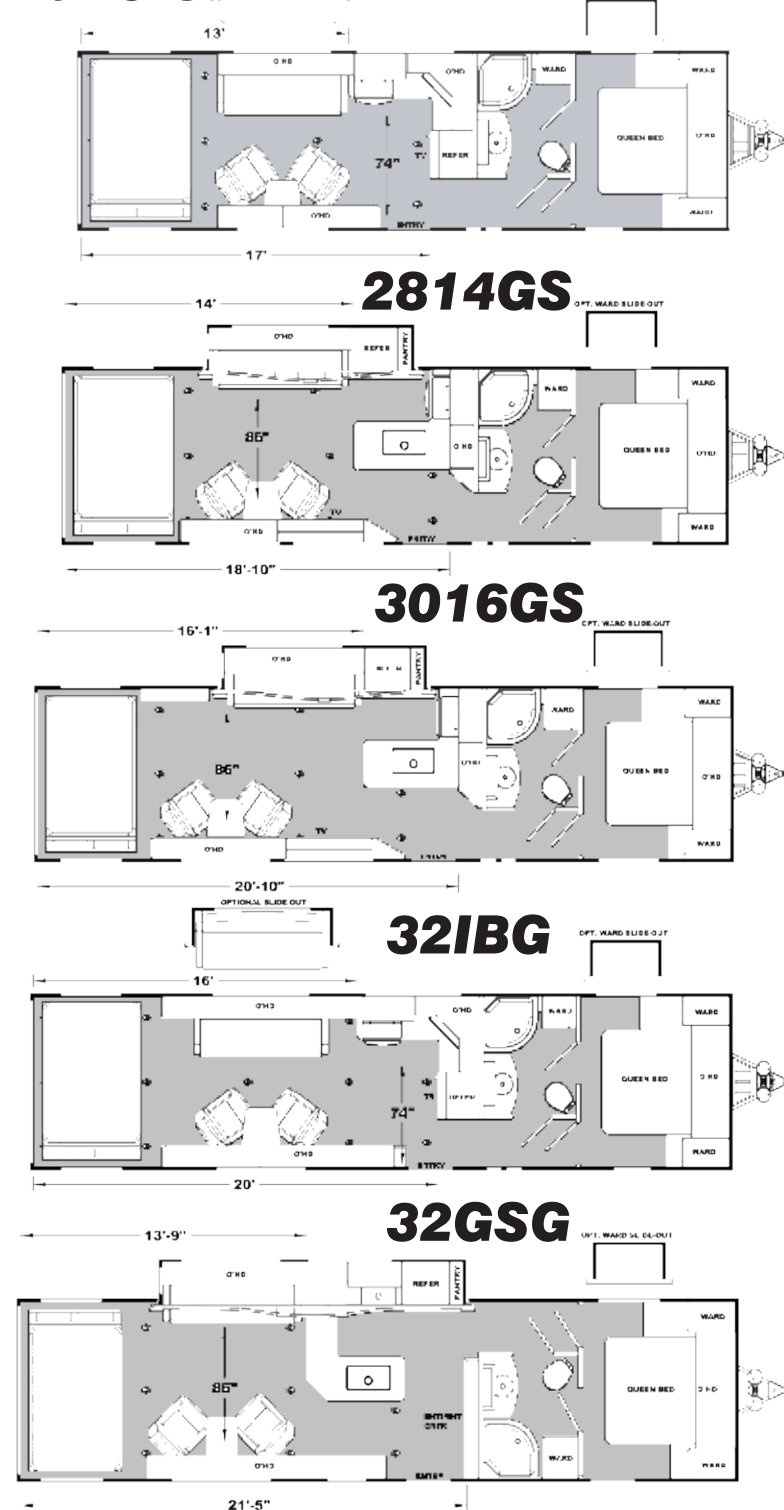

Widelite

Standard Features - Exterior

- 6,000 LB Axles w/ Zerk Fittings and Self-Adjusting Brakes (7,000 LB Axles on FW) (8,000 LB Axles on 32SAG)
- Aluminum Wheels - Deluxe 15" Black (16" on 281BG) (Deluxe 16" Black w/ G-Rated Tires on FW)
- Black Aluminum Fender Skirts
- Curbside Under Glow LED Lighting
- Decked Walk-on Roof
- Electric Awning w/ LED Light
- Exterior Shower
- Fuel Station - 40 Gallon
- Generator 4.0K Onan w/ Transfer Switch
- Gray Fiberglass Caps - Front (w/ LED)
- Gray Fiberglass Sidewalls - Aluminum Framed (Laminated)
- HD Digital Antenna w/ Park Cable Hookup
- Hi Rez LED Lights - Running, Light Bar, Flood (DS-2, Rear-2)
- LP - Dual 30 Lbs (w/ Custom LP Cover on TT's)
- Powder Coated Chassis w/ Dbl Rad Entry Step (Triple on FW)
- Power Tongue Jack on TT's
- Ramp Door w/ Cables - 7' (7.5' on FW) - 3,000 Lbs Rating
- Ramp Door Cable Kit
- Spare Tire w/ Carrier
- Stabilizer Jacks - 4 (High Clearance) (2-Rear on FW)
- Swing-away Entry Door Assist Handle
- Tank Capacities - 150 Fresh, 50 Gray, 50 Black w/ Tank Flush
- Ultra Strong Bonded Floor

Standard Features - Interior