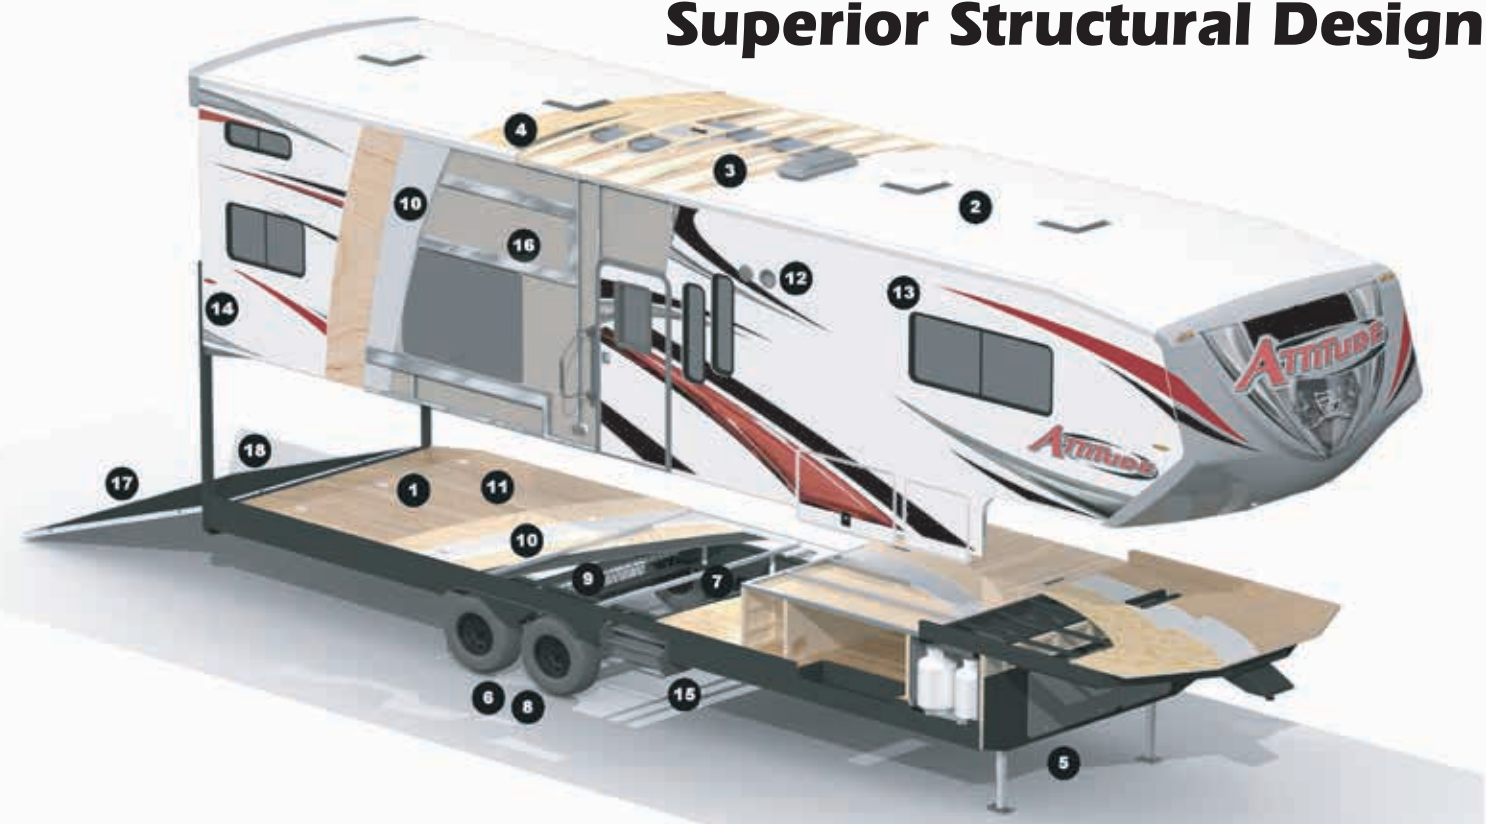

ATTITUDE

Toyhaulers

ECLIPSE
RECREATIONAL VEHICLES, INC.

Events

Superior Structural Design

- 1. 2,500 lbs. Tie-Downs Mounted to Steel
- 2. Seamless One Piece TPO Roof
- 3. 5" Roof Trusses
- 4. Fully Decked Walk-on Roof
- 5. Wide Stance Chassis
- 6. Wide Track Axles
- 7. 12x2" Self Adjust Brakes w/ 7,000 lbs. Stopping Capacity per Axle
- 8. Tru-Offroad Lubeable Suspension
- 9. Hi Clearance Offroad Holding Tanks
- 10. Hi-Density Block Foam - R11 Insulation
- 11. 2 1/4" Ultra Stong Bonded Floor
- 12. Hi-Rez LED Flood Lights
- 13. Extra Large Tinted Windows
- 14. LED Running Lights
- 15. Radius Entry Steps
- 16. Lumber Core Screwed Cabinets with Steel Backing
- 17. 3,000 lbs. Ramp Door
- 18. Ramp Patio Ready

Bonded Floor

- Residential Grade Linoleum
- 1/2" Marine Grade Plywood Decking
- High Density EPS Foam Installation
- Quality Adhesive Developed Specifically for Vacuum Bonded Process
- Lauan Under-Decking Covered w/ Underbelly
- 1.5 x 1.5 Welded Aluminum Tube Framing Filled with Lumber for Better Screw Retention

Heavy Duty Truss Chassis Supports I-Beam Chassis

Bonded Wall

- 1.5 x 1.5 Welded Aluminum Tube Filled with Lumber for Better Screw Retention
- Lamilux Exterior Paneling High Gloss Gel Coated Fiberglass Surface Bonded to Lauan Backing
- High Density EPS Foam Insulation
- Quality Adhesive Developed Specifically for Lamination Process
- Vinyl Covered Lauan