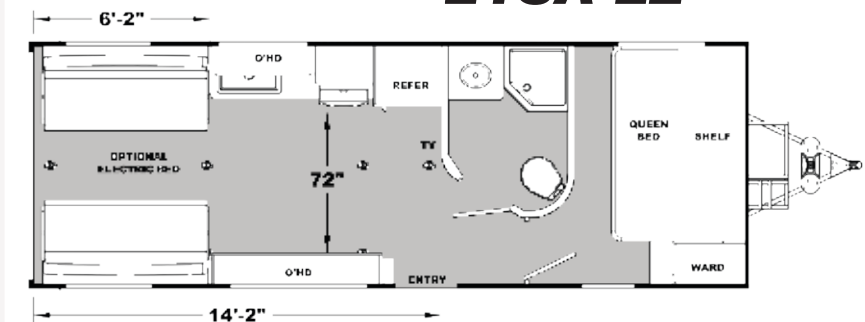

Limited Edition

Standard Features - Exterior

- 6,000 LB Axles w/ Zerk Fittings and Self-Adjusting Brakes
- Awning
- Corrugated Thermal Gray Siding (19FB-LE & 21SA-LE ONLY)
- Fiberglass Sidewalls - Aluminum Framed (Laminated) (19FBG-LE & 21SAG-LE ONLY)
- Decked Walk-on Roof
- Floor - 3" Frame
- Front Laminated Fiberglass
- Fuel Station - 40 Gallon
- HD Digital Antenna w/ Park Cable Hookup
- Hi Def 3M Graphics
- Hi Rez LED Flood Lights
- LP - Dual 20 Lbs w/ LP Cover
- Powder Coated Chassis w/ Double Radius Entry Step
- Propane Stub for Quick Connect
- Ramp Door - 7' (3,000 Lbs Rating)
- Spare Tire w/ Carrier
- Stabilizer Jacks - Rear
- Steel Wheels - Mod Black 15"
- Tank Capacities - 100 Fresh, 50 Gray, 50 Black
- Windows - Extra Large Tinted

Standard Features - Interior

- 30 AMP Service
- A/C Living Room - 13.5K BTU (Ducted - 21SA-LE & 21SAG-LE)
- Drive-on Wheel Box
- Furnace - 18K BTU (Ducted on 21SA-LE & 21SAG-LE)
- I-Beam Chassis w/ Z-Style Outriggers
- Interior LED Lighting w/ Dimmer
- Stereo - AM/FM/BT w/ Exterior Speakers
- Lumber Core Screwed Cabinets
- Microwave - Range Hood - Range/Oven
- Mini-Blinds
- Porcelain Toilet
- Rapid Charge Converter
- Refrigerator - Large Double Door
- Skylight Over Shower (21SA-LE & 21SAG-LE ONLY)
- Single Bowl Galley Sink w/ Pull-out Faucet
- Tie Downs - 2,500 Lbs Rating
- Top Stitch Deluxe Furniture
- Water Heater - 6 Gal DSI (Quick Recovery)

Interior Colors

- Zinc w/ Platinum Birch Wood

Hi Def Exterior Graphics

- Gray

Optional Upgrades

- 2 Chairs IPO Sofa
- CSA Canada
- Electric Bed w/ Ladder
- Generator - 3.5K Portable
- Power Tongue Jack
- Ramp Door Cable Kit
- Rosso Furniture Trim
- Solar Panel - 160 Watt
- Stabilizer Jacks - Front
- TV - Living Room (28" Class)
- Winterize

19FB-LE

21SA-LE

Limited Package Includes: