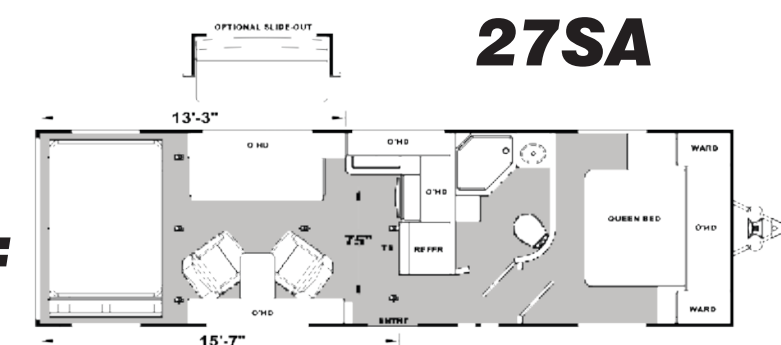

Glass Package (Gray) Includes:

- Fiberglass Sidewalls - Aluminum Framed (Laminated)
- Ultra Strong Bonded Floor

Attitude Pro Lite Models:

- 23FB (TT) • 23SA (TT) • 25FS (TT) • 27SA (TT)

23FB

23SA

25FS

27SA