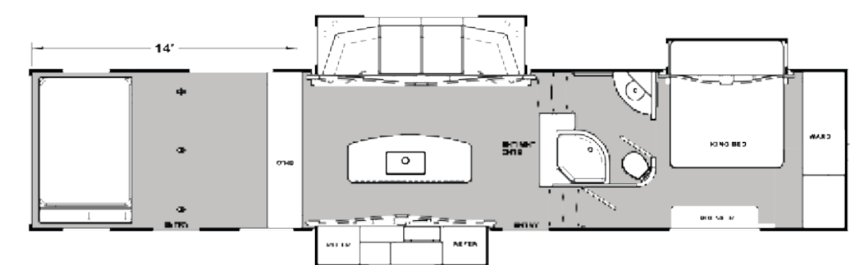

39TSG

Attitude Garage 5th Wheels Models:

- 36TSG
- 39TSG