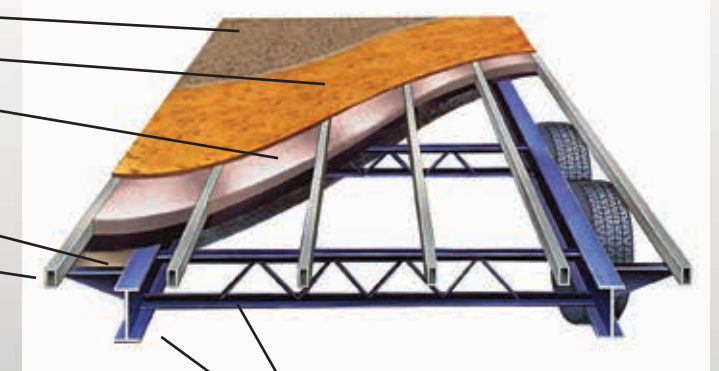

ATTITUDE

Toyhaulers

ECLIPSE
RECREATIONAL VEHICLES, INC.

Events

Superior Structural Design

- 1. 2,500 lbs. Tie-Downs Mounted to Steel
- 2. Seamless One Piece TPO Roof
- 3. 5" Roof Trusses
- 4. Fully Decked Walk-on Roof
- 5. Wide Stance Chassis
- 6. Wide Track Axles
- 7. 12x2" Self Adjust Brakes w/ 7,000 lbs. Stopping Capacity per Axle
- 8. Tru-Offroad Lubeable Suspension
- 9. Hi Clearance Offroad Holding Tanks
- 10. Hi-Density Block Foam - R11 Insulation
- 11. 2 1/4" Ultra Stong Bonded Floor
- 12. Hi-Rez LED Flood Lights
- 13. Extra Large Tinted Windows
- 14. LED Running Lights
- 15. Radius Entry Steps
- 16. Lumber Core Screwed Cabinets with Steel Backing
- 17. 3,000 lbs. Ramp Door
- 18. Ramp Patio Ready

Bonded Floor

- Residential Grade Linoleum
- 1/2" Marine Grade Plywood Decking
- High Density EPS Foam Installation
- Quality Adhesive Developed Specifically for Vacuum Bonded Process
- Lauan Under-Decking Covered w/ Underbelly
- 1.5 x 1.5 Welded Aluminum Tube Framing Filled with Lumber for Better Screw Retention

Heavy Duty Truss Chassis Supports I-Beam Chassis

Bonded Wall

- 1.5 x 1.5 Welded Aluminum Tube Filled with Lumber for Better Screw Retention
- Lamilux Exterior Paneling High Gloss Gel Coated Fiberglass Surface Bonded to Lauan Backing
- High Density EPS Foam Insulation
- Quality Adhesive Developed Specifically for Lamination Process
- Vinyl Covered Lauan