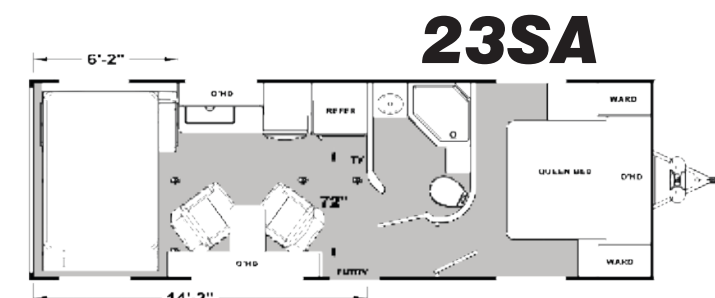

Glass Package (Gray) Includes:

- Fiberglass Sidewalls - Aluminum Framed (Laminated)
- Ultra Strong Bonded Floor

Attitude Pro Lite Models:

- 23FB (TT) • 23SA (TT) • 25FS (TT) • 27SA (TT)

23FB

23SA

25FS

27SA