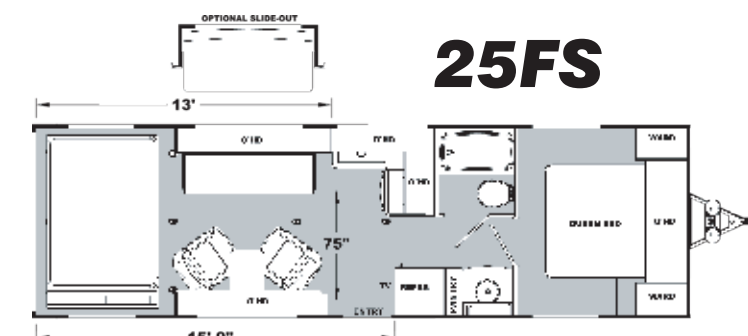

Glass Package (Gray) Includes:

- Fiberglass Sidewalls - Aluminum Framed (Laminated)
- Ultra Strong Bonded Floor

Attitude Pro Lite Models:

- 23FB (TT) • 23SA (TT) • 25FS (TT) • 27SA (TT)

23FB

23SA

25FS

27SA