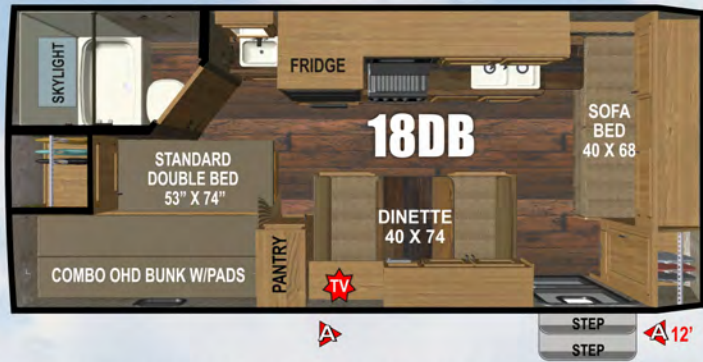

# OFF-ROAD / OFF-GRID CAMPING

BACKCOUNTRY SERIES

BACKCOUNTRY  
SERIES  
OUTDOORS RV

DRY WEIGHT: 4100 ~ FLOOR LENGTH: 18'

DRY WEIGHT: 4300 ~ FLOOR LENGTH: 20'

DRY WEIGHT: 5720 ~ FLOOR LENGTH: 23'

DRY WEIGHT: 5900 ~ FLOOR LENGTH: 24'

 Indicates locations for living room TV prep

**BACKCOUNTRY**  
S E R I E S

DESIGNED FOR THOSE SECLUDED  
BACK COUNTRY CAMP SITES

ALL MODELS 24' FLOOR  
LENGTH AND BELOW

**BLACK ROCK**  
CLASS