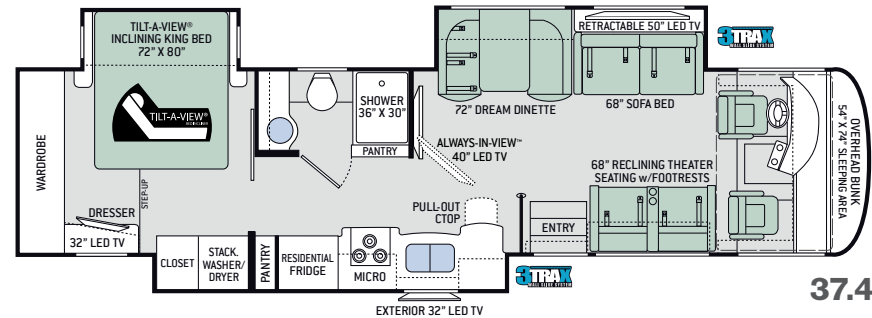

Floor Plans

OPTION

37.4

A home needs a strong foundation and that's especially true for the home that rolls down the road. We partnered with industry leaders, Freightliner® Custom Chassis and MORryde® International, to bring you this innovative building design. The Atlas Foundation™ is the premier building platform and substructure in the industry.

Specifications

	33.2	33.3	36.1	36.3	37.4
Chassis	Freightliner XC-S	Freightliner XC-S	Freightliner XC-S	Freightliner XC-S	Freightliner XC-S
Gross Vehicle (GVWR)	26,000	26,000	28,000	28,000	31,020
Gross Combined (GCWR)	30,000	30,000	33,000	33,000	33,000
Wheel Base	208"	208"	242"	242"	256"
Exterior Length	34'-9"	34'-9"	37'-7"	37'-7"	38'-9"
Exterior Height (w/AC)	11'-10"	11'-10"	12'	12'	12'
Exterior Width (w/o mirrors)	101"	101"	101"	101"	101"
Interior Height (living area)	82"	82"	82"	82"	82"
Awning Size	18'	18'	18'	18'	12'-4" / 15'
Fuel (gal)	90	90	90	90	90
LPG (lbs)	105	105	105	105	105
Fresh/Waste/Gray Water (gal)	95 / 40 / 40	95 / 40 / 40	95 / 57 / 40	95 / 57 / 40	95 / 40 / 40
Water Heater (gal)	10	10	10	10	10
Furnace (BTUs)	35,000	35,000	35,000	35,000	35,000
Exterior Storage Capacity (cu. ft.)	126	126	170	170	170

3TRAX™ is our in-wall slideout system, housing all the moving and mechanical parts within the sidewall of the motorhome. This triple track design supports large rooms, like those found in full-wall slideouts, ensuring simple, reliable, maintenance-free operation. What sets 3TRAX™ apart is the patented rail system, in-floor roller guides and electric motor design. For more information, visit thormotorcoach.com/3TRAX.

Thinking about buying a new coach? Have a question about one of our motorhomes? Trying to find a dealer near you?