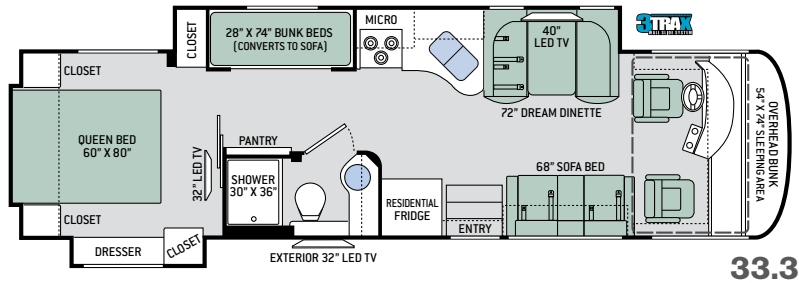

Floor Plans

33.2

OPTION

A home needs a strong foundation and that's especially true for the home that rolls down the road. We partnered with industry leaders, Freightliner® Custom Chassis and MORryde® International, to bring you this innovative building design. The Atlas Foundation™ is the premier building platform and substructure in the industry.

Specifications

	33.2	33.3	36.1	36.3	37.4
Chassis	Freightliner XC-S	Freightliner XC-S	Freightliner XC-S	Freightliner XC-S	Freightliner XC-S
Gross Vehicle (GVWR)	26,000	26,000	28,000	28,000	31,020
Gross Combined (GCWR)	30,000	30,000	33,000	33,000	33,000
Wheel Base	208"	208"	242"	242"	256"
Exterior Length	34'-9"	34'-9"	37'-7"	37'-7"	38'-9"
Exterior Height (w/AC)	11'-10"	11'-10"	12'	12'	12'
Exterior Width (w/o mirrors)	101"	101"	101"	101"	101"
Interior Height (living area)	82"	82"	82"	82"	82"
Awning Size	18'	18'	18'	18'	12'-4" / 15'
Fuel (gal)	90	90	90	90	90
LPG (lbs)	105	105	105	105	105
Fresh/Waste/Gray Water (gal)	95 / 40 / 40	95 / 40 / 40	95 / 57 / 40	95 / 57 / 40	95 / 40 / 40
Water Heater (gal)	10	10	10	10	10
Furnace (BTUs)	35,000	35,000	35,000	35,000	35,000
Exterior Storage Capacity (cu. ft.)	126	126	170	170	170

3TRAX™ is our in-wall slideout system, housing all the moving and mechanical parts within the sidewall of the motorhome. This triple track design supports large rooms, like those found in full-wall slideouts, ensuring simple, reliable, maintenance-free operation. What sets 3TRAX™ apart is the patented rail system, in-floor roller guides and electric motor design. For more information, visit thormotorcoach.com/3TRAX.

Thinking about buying a new coach? Have a question about one of our motorhomes? Trying to find a dealer near you?