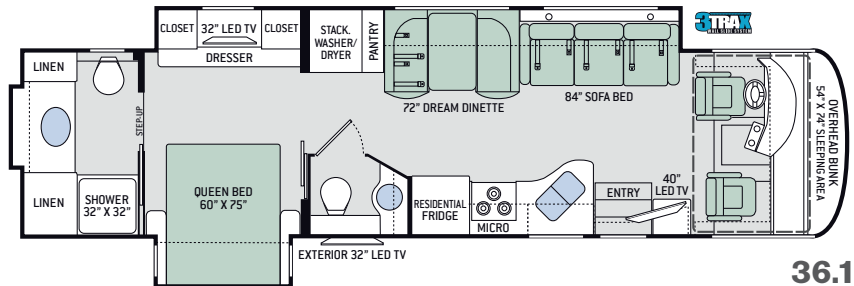

33.3

36.1

A home needs a strong foundation and that's especially true for the home that rolls down the road. We partnered with industry leaders, Freightliner® Custom Chassis and MORryde® International, to bring you this innovative building design. The Atlas Foundation™ is the premier building platform and substructure in the industry.

Specifications

	33.2	33.3	36.1	36.3	37.4
Chassis	Freightliner XC-S	Freightliner XC-S	Freightliner XC-S	Freightliner XC-S	Freightliner XC-S
Gross Vehicle (GVWR)	26,000	26,000	28,000	28,000	31,020
Gross Combined (GCWR)	30,000	30,000	33,000	33,000	33,000
Wheel Base	208"	208"	242"	242"	256"
Exterior Length	34'-9"	34'-9"	37'-7"	37'-7"	38'-9"
Exterior Height (w/AC)	11'-10"	11'-10"	12'	12'	12'
Exterior Width (w/o mirrors)	101"	101"	101"	101"	101"
Interior Height (living area)	82"	82"	82"	82"	82"
Awning Size	18'	18'	18'	18'	12'-4" / 15'
Fuel (gal)	90	90	90	90	90
LPG (lbs)	105	105	105	105	105
Fresh/Waste/Gray Water (gal)	95 / 40 / 40	95 / 40 / 40	95 / 57 / 40	95 / 57 / 40	95 / 40 / 40
Water Heater (gal)	10	10	10	10	10
Furnace (BTUs)	35,000	35,000	35,000	35,000	35,000
Exterior Storage Capacity (cu. ft.)	126	126	170	170	170

3TRAX™ is our in-wall slideout system, housing all the moving and mechanical parts within the sidewall of the motorhome. This triple track design supports large rooms, like those found in full-wall slideouts, ensuring simple, reliable, maintenance-free operation. What sets 3TRAX™ apart is the patented rail system, in-floor roller guides and electric motor design. For more information, visit thormotorcoach.com/3TRAX.

Thinking about buying a new coach? Have a question about one of our motorhomes? Trying to find a dealer near you?

Our Coach Link support team is here to help you in your purchase of a new motorhome! This dynamic team focuses directly on helping you find the answers you need to help get you behind the wheel of one of our great new motorhomes. Call: 800.860.5658 or visit us online: thormotorcoach.com