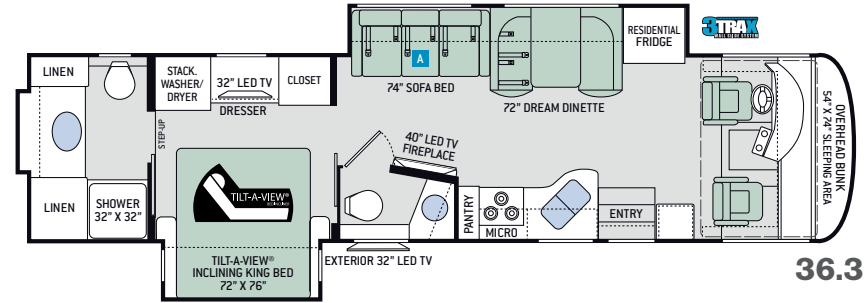

# Floor Plans

33.2

36.3

# Specifications

	33.2	33.3	36.1	36.3	37.4
Chassis	Freightliner XC-S	Freightliner XC-S	Freightliner XC-S	Freightliner XC-S	Freightliner XC-S
Gross Vehicle (GVWR)	26,000	26,000	28,000	28,000	31,020
Gross Combined (GCWR)	30,000	30,000	33,000	33,000	33,000
Wheel Base	208"	208"	242"	242"	256"
Exterior Length	34'-9"	34'-9"	37'-7"	37'-7"	38'-9"
Exterior Height (w/AC)	11'-10"	11'-10"	12'	12'	12'
Exterior Width (w/o mirrors)	101"	101"	101"	101"	101"
Interior Height (living area)	82"	82"	82"	82"	82"
Awning Size	18'	18'	18'	18'	12'-4" / 15'
Fuel (gal)	90	90	90	90	90
LPG (lbs)	105	105	105	105	105
Fresh/Waste/Gray Water (gal)	95 / 40 / 40	95 / 40 / 40	95 / 57 / 40	95 / 57 / 40	95 / 40 / 40
Water Heater (gal)	10	10	10	10	10
Furnace (BTUs)	35,000	35,000	35,000	35,000	35,000
Exterior Storage Capacity (cu. ft.)	126	126	170	170	170

## BEDROOM & BATHROOM

- Denver Mattress® King Size Bed w/Tilt-A-View™ Inclining Mechanism (36.3 & 37.4)
- Denver Mattress® Queen Size Bed (33.2, 33.3 & 36.1)
- Attractive Headboard, Bedspread & Throw Pillows
- Bunk Beds – Converts to Sofa (33.3)
- USB Charging Ports in Nightstands
- Sconce Wall Lighting (33.2 & 33.3)
- Porcelain Toilet
- Oversized Shower with Glass Door
- Power Vent in Bathroom