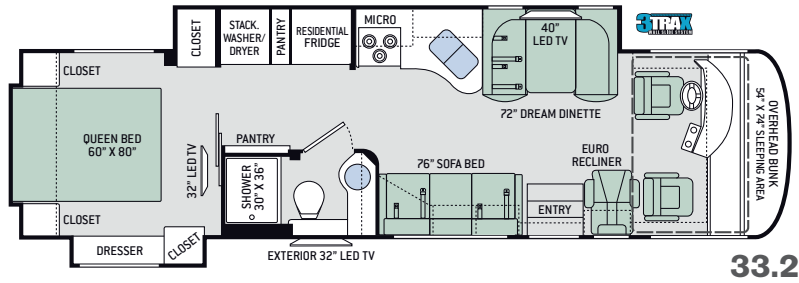

Floor Plans