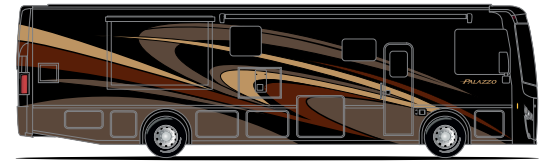

Exterior Graphics

AUGUSTA FULL-BODY PAINT