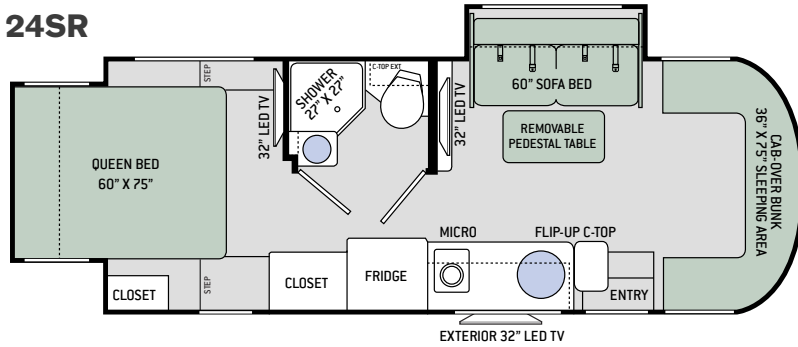

Floor Plans

24SR