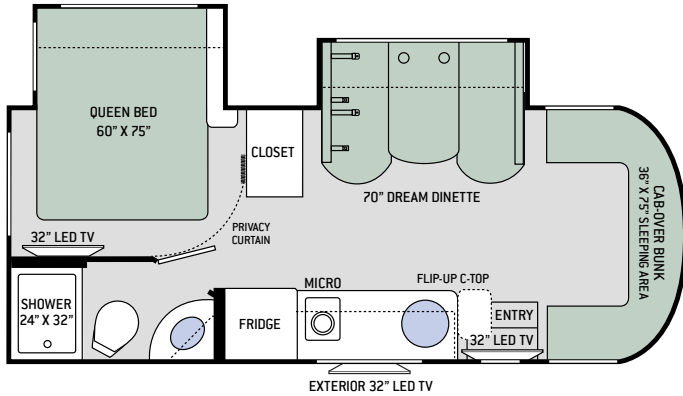

Floor Plans

24SS

Specifications

	24SR	24SS	24ST	24SV
Chassis	Mercedes-Benz Sprinter	Mercedes-Benz Sprinter	Mercedes-Benz Sprinter	Mercedes-Benz Sprinter
Gross Vehicle (GVWR)	11,030	11,030	11,030	11,030
Gross Combined (GCWR)	15,250	15,250	15,250	15,250
Wheel Base	170.3"	170.3"	170.3"	170.3"
Exterior Length (w/o ladder)	25'-7"	25'-1"	26'	26'
Exterior Height (w/ AC)	10'-10"	10'-10"	10'-10"	10'-10"
Exterior Width (w/o mirrors)	90"	90"	90"	90"
Interior Height (living area)	80"	80"	80"	80"
Awning Size	15'	15'	15'	15'
Fuel (gal)	26.4	26.4	26.4	26.4
LPG (lbs)	68.2	68.2	68.2	68.2
Fresh/Waste/Gray Water (gal)	36 / 22 / 24	36 / 38 / 35	42 / 22 / 24	36 / 35 / 35
Water Heater (gal)	Instant Tankless	Instant Tankless	Instant Tankless	Instant Tankless
Furnace (BTUs)	30,000	30,000	30,000	30,000
Exterior Storage Capacity (cu. ft.)	57.8	35.5	64.5	39.8