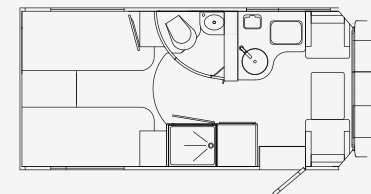

TB/IB BATHROOM