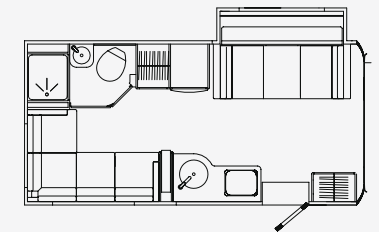

FX BATHROOM DOOR