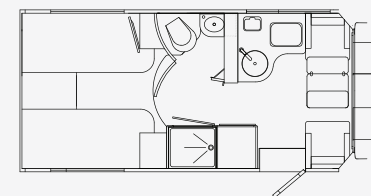

TB/IB BATHROOM