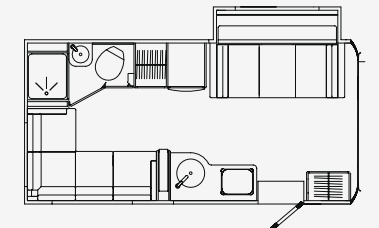

FX BATHROOM DOOR