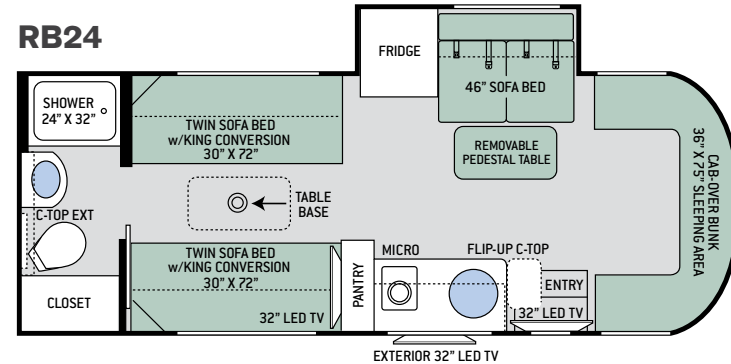

RB24

Specifications

	SP24	SD24	TT24	RB24
Chassis	Mercedes-Benz Sprinter	Mercedes-Benz Sprinter	Mercedes-Benz Sprinter	Mercedes-Benz Sprinter
Gross Vehicle (GVWR)	11,030	11,030	11,030	11,030
Gross Combined (GCWR)	15,250	15,250	15,250	15,250
Wheel Base	170.3"	170.3"	170.3"	170.3"
Exterior Length (w/o ladder)	25'-7"	25'-1"	26'	26'
Exterior Height (w/ AC)	10'-10"	10'-10"	10'-10"	10'-10"
Exterior Width (w/o mirrors)	90"	90"	90"	90"
Interior Height (living area)	80"	80"	80"	80"
Awning Size	15'	15'	15'	15'
Fuel (gal)	26.4	26.4	26.4	26.4
LPG (lbs)	68.2	68.2	68.2	68.2
Fresh/Waste/Gray Water (gal)	36 / 22 / 24	36 / 38 / 35	42 / 22 / 24	36 / 35 / 35
Water Heater (gal)	Instant Tankless	Instant Tankless	Instant Tankless	Instant Tankless
Furnace (BTUs)	30,000	30,000	30,000	30,000
Exterior Storage Capacity (cu. ft.)	57.8	35.5	64.5	39.8