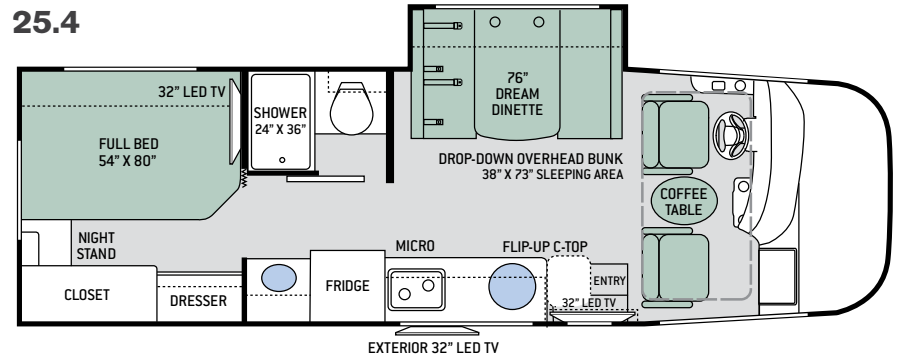

# Floor Plans

24.1

25.4

25.2

25.5

25.3

## Specifications

	24.1	25.2	25.3	25.4	25.5
Chassis	Ford	Ford	Ford	Ford	Ford
Gross Vehicle (GVWR)	12,500	14,500	14,500	14,500	14,500
Gross Combined (GCWR)	18,500	22,000	22,000	22,000	22,000
Wheel Base	188"	194"	188"	188"	188"
Exterior Length (w/o ladder)	25'-6"	26'-6"	26'-6"	27'	27'
Exterior Height (w/ AC)	11'-3"	11'-3"	11'-3"	11'-3"	11'-3"
Exterior Width (w/o mirrors)	94"	94"	94"	94"	94"
Interior Height (living area)	82"	82"	82"	82"	82"
Awning Size	17'	18'	18'	18'	18'
Fuel (gal)	55	55	55	55	55
LPG (lbs)	40.9	40.9	40.9	40.9	40.9
Fresh/Waste/Gray Water (gal)	42 / 30 / 40	39 / 30 / 40	50 / 30 / 41	42 / 30 / 40	42 / 37 / 30
Water Heater (gal)	Instant Tankless	Instant Tankless	Instant Tankless	Instant Tankless	Instant Tankless
Furnace (BTUs)	30,000	30,000	30,000	30,000	30,000
Exterior Storage Capacity (cu. ft.)	63.5	47	40	70	38.2

## BEDROOM & BATHROOM

- Two (2) Twin Sofa Beds with Upholstered Covers & King Conversion (24.1 & 25.5)
- Flip-Up Queen Size Bed with Reversible Mattress & Cushioned Seating Underneath (25.2 & 25.3)

- Full Size Bed (25.4)
- Designer Headboard (24.1, 25.2 & 25.3)
- Foot Flush Porcelain Toilet
- Stainless Steel Bathroom Sink
- Power Vent in Bathroom
- Shower with Curved Rod & Curtain
- 12-volt Attic Fan with Cover in Bedroom