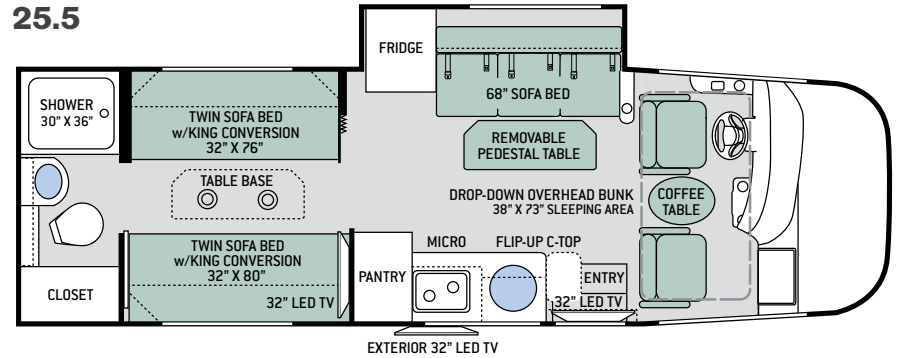

# Floor Plans

24.1

25.4

25.2

25.5

25.3

## Specifications

	24.1	25.2	25.3	25.4	25.5
Chassis	Ford	Ford	Ford	Ford	Ford
Gross Vehicle (GVWR)	12,500	14,500	14,500	14,500	14,500
Gross Combined (GCWR)	18,500	22,000	22,000	22,000	22,000
Wheel Base	188"	194"	188"	188"	188"
Exterior Length (w/o ladder)	25'-6"	26'-6"	26'-6"	27'	27'
Exterior Height (w/ AC)	11'-3"	11'-3"	11'-3"	11'-3"	11'-3"
Exterior Width (w/o mirrors)	94"	94"	94"	94"	94"
Interior Height (living area)	82"	82"	82"	82"	82"
Awning Size	17'	18'	18'	18'	18'
Fuel (gal)	55	55	55	55	55
LPG (lbs)	40.9	40.9	40.9	40.9	40.9
Fresh/Waste/Gray Water (gal)	42 / 30 / 40	39 / 30 / 40	50 / 30 / 41	42 / 30 / 40	42 / 37 / 30
Water Heater (gal)	Instant Tankless	Instant Tankless	Instant Tankless	Instant Tankless	Instant Tankless
Furnace (BTUs)	30,000	30,000	30,000	30,000	30,000
Exterior Storage Capacity (cu. ft.)	63.5	47	40	70	38.2

## BEDROOM & BATHROOM

- Two (2) Twin Sofa Beds with Upholstered Covers & King Conversion (24.1 & 25.5)
- Flip-Up Queen Size Bed with Reversible Mattress & Cushioned Seating Underneath (25.2 & 25.3)

- Full Size Bed (25.4)
- Designer Headboard (24.1, 25.2 & 25.3)
- Foot Flush Porcelain Toilet
- Stainless Steel Bathroom Sink
- Power Vent in Bathroom
- Shower with Curved Rod & Curtain
- 12-volt Attic Fan with Cover in Bedroom