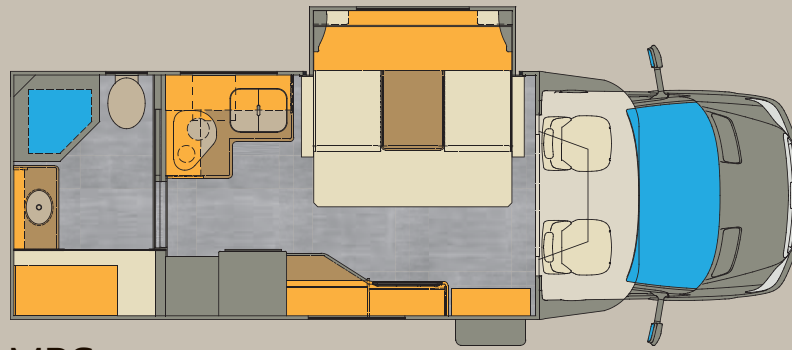

FRENCH CREAM

WA

BED AND BATH

Equipped with cabinet storage and waterfall décor

The 25UCB bath features satin nickel fixtures and a spacious shower with a glass enclosure and door.

A great place to hold on your iPad.

Vienna features a pull-out style pantry and a large hanging wardrobe with hardwood drawers below. Vienna 25UCB shown.

WATERFALL

GRAPHITE MERLOT

MBS

QRS

UCB

FLOORPLAN OPTIONS

Exterior Height	10' 11"	Fresh Water capacity	34 Gallons
Exterior Width	92.25"	Grey Water capacity	29 Gallons
Exterior Overall Length	24' 11"	Black Water capacity	29 Gallons
Interior Height	80.5"	LP capacity	13.2 Gallons/44 lbs.
Interior Width	89.5"	Exterior Storage capacity	42 cu. ft. (58 Cu. ft. on 25UCB)
GVWR	11,030 lbs.		
Fuel Capacity	26.4 Gallons		