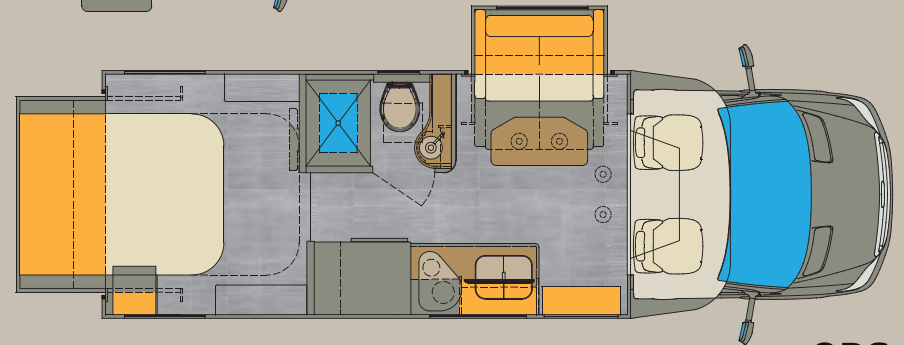

Vienna features a pull-out style pantry and a large hanging wardrobe with hardwood drawers below. Vienna 25UCB shown.

WATERFALL

GRAPHITE MERLOT

MBS

QRS

UCB

FLOORPLAN OPTIONS

Exterior Height	10' 11"	Fresh Water capacity	34 Gallons
Exterior Width	92.25"	Grey Water capacity	29 Gallons
Exterior Overall Length	24' 11"	Black Water capacity	29 Gallons
Interior Height	80.5"	LP capacity	13.2 Gallons/44 lbs.
Interior Width	89.5"	Exterior Storage capacity	42 cu. ft. (58 Cu. ft. on 25UCB)
GVWR	11,030 lbs.		
Fuel Capacity	26.4 Gallons		