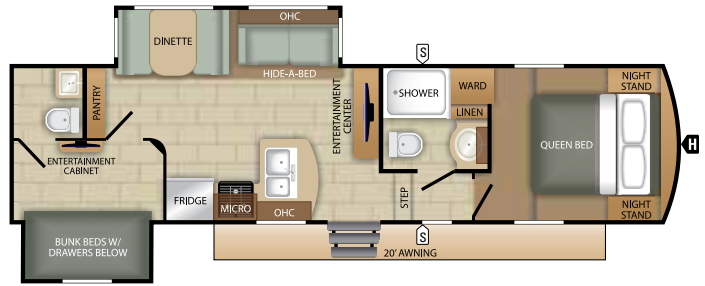

25RES

29BHS

27RLS

29MLS

28TSI

30DQS

LEARN MORE ABOUT OUR STANDARD FEATURES AND FULL OPTIONS PACKAGES AT starcraftcamping.com

KITCHEN AMENITIES

- Seamless countertops
- Deep oversized kitchen sink with high-rise pull out faucet
- 3-burner stove with glass cover
- Black panel refrigerator door inserts

COMFORT & ENTERTAINMENT

- LED HD television
- Wi-Fi booster
- Glass shower door
- Command Center with centrally located switches

EXTERIOR FEATURES

- Walkable crowned truss roof rafters with 3/8" decking
- Front fiberglass cap
- Wireless backup camera prep
- Docking station with outside sprayer