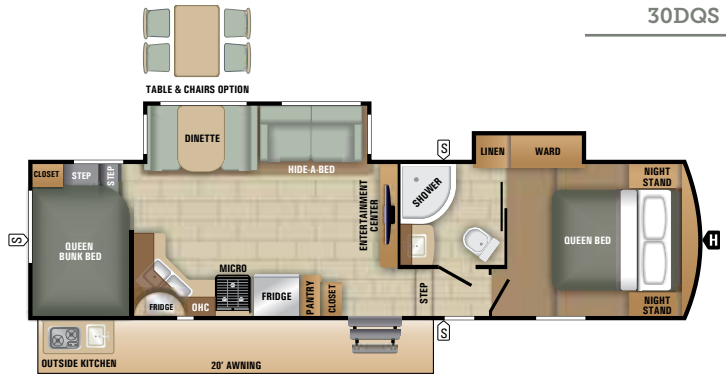

*Includes water heater

25RES

29BHS

27RLS

29MLS

28TSI

30DQS

LEARN MORE ABOUT OUR STANDARD FEATURES AND FULL OPTIONS PACKAGES AT starcraftcamping.com