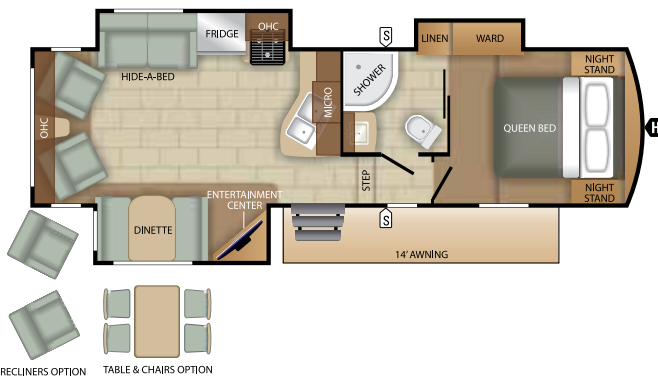

*Includes water heater

25RES

29BHS

27RLS

29MLS

28TSI

30DQS

LEARN MORE ABOUT OUR STANDARD FEATURES AND FULL OPTIONS PACKAGES AT starcraftcamping.com