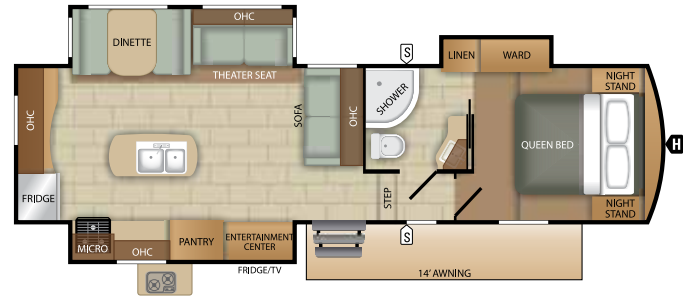

*Includes water heater

25RES

29BHS

27RLS

29MLS

28TSI

30DQS

LEARN MORE ABOUT OUR STANDARD FEATURES AND FULL OPTIONS PACKAGES AT starcraftcamping.com