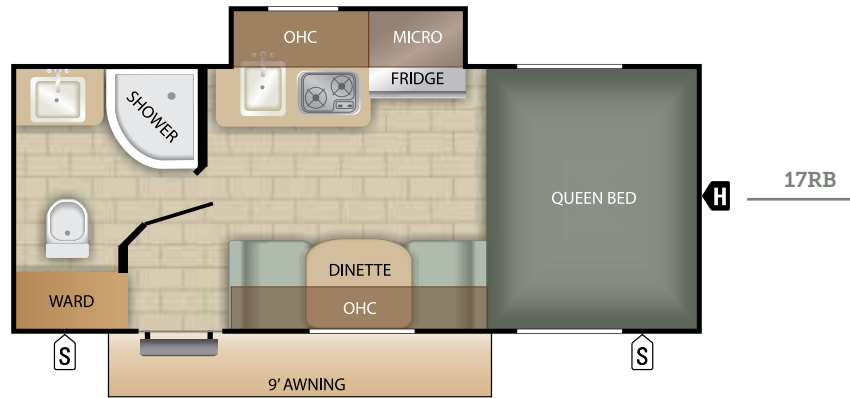

KITCHEN AMENITIES

- Warm Sugar Maple cabinetry
- 4 cu. ft. refrigerator
- 2-burner stove with oven and glass cover
- Microwave
- Kitchen and living room ventilation

COMFORT & ENTERTAINMENT

- 12v CD/DVD stereo with USB input
- Wall mount thermostat
- Omni-directional digital TV/AM/FM antenna with powered amplifier
- Bathroom skylight

EXTERIOR FEATURES

- 6-gallon gas/electric DSI water heater with bypass
- Docking station
- Electric awning
- Aluminum rims

LEARN MORE ABOUT OUR STANDARD FEATURES AND FULL OPTIONS PACKAGES AT starcraftcamping.com