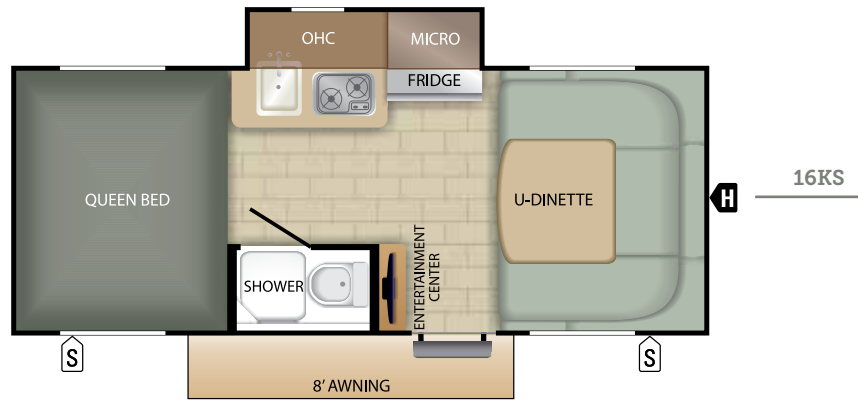

KITCHEN AMENITIES

- Warm Sugar Maple cabinetry
- 4 cu. ft. refrigerator
- 2-burner stove with oven and glass cover
- Microwave
- Kitchen and living room ventilation

COMFORT & ENTERTAINMENT

- 12v CD/DVD stereo with USB input
- Wall mount thermostat
- Omni-directional digital TV/AM/FM antenna with powered amplifier
- Bathroom skylight

EXTERIOR FEATURES

- 6-gallon gas/electric DSI water heater with bypass
- Docking station
- Electric awning
- Aluminum rims

LEARN MORE ABOUT OUR STANDARD FEATURES AND FULL OPTIONS PACKAGES AT starcraftcamping.com