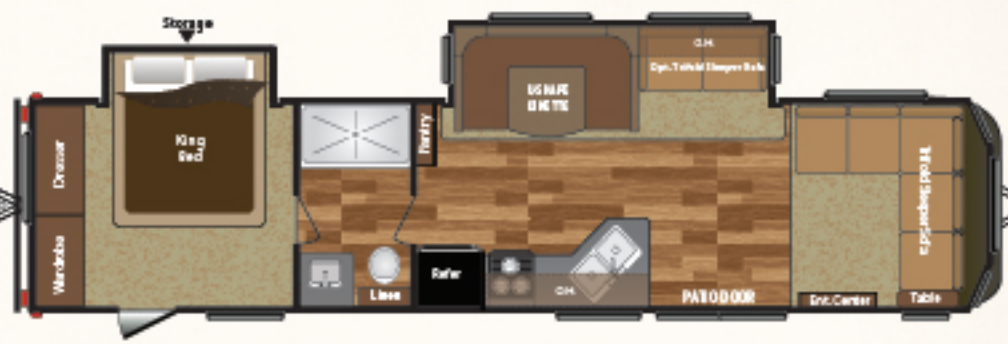

WEIGHT	CC	ITCH	LENGTH*	HEIGHT	FRESH WATER	WASTE WATER	GRAY WATER	LPG	
8335	1665	1205	39' 11"	11' 2"	43	39	39	60	38FDDS