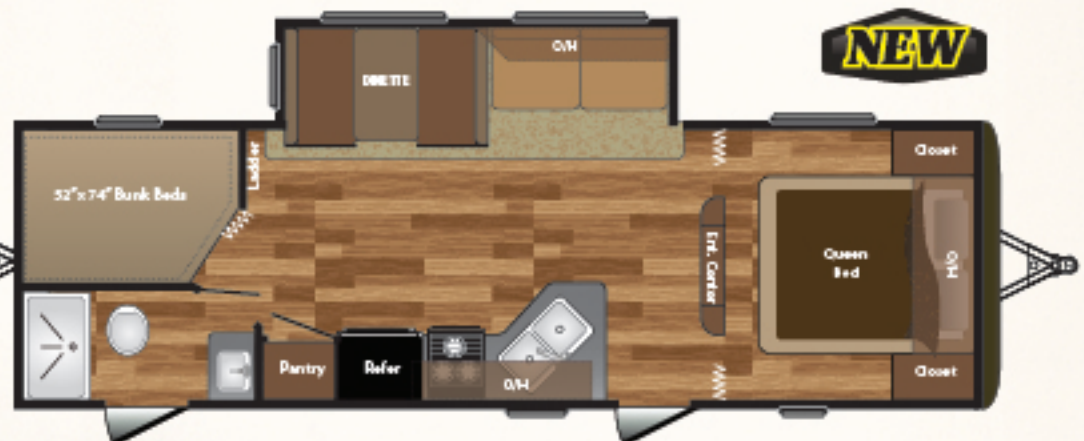

WEIGHT	CC	ITCH	LENGTH*	HEIGHT	FRESH WATER	WASTE WATER	GRAY WATER	LPG	
6026	1754	780	30' 8"	11' 1"	43	30	30	40	272LHS

NEW