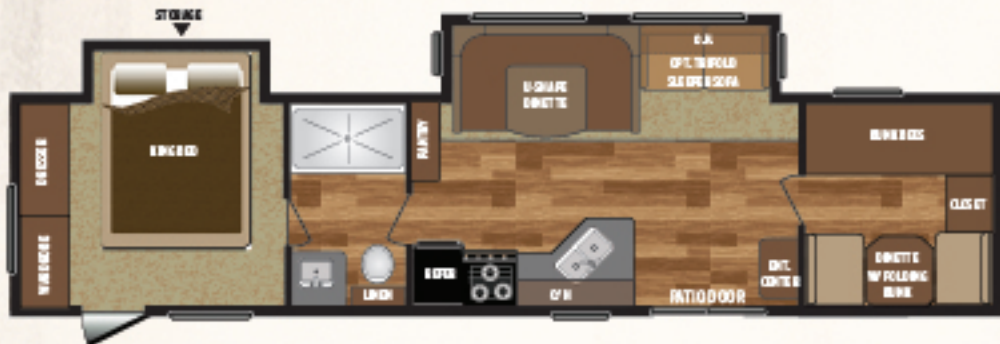

WEIGHT	CC	ITCH	LENGTH*	HEIGHT	FRESH WATER	WASTE WATER	GRAY WATER	LPG	
8360	1610	1170	60	39' 11"	11' 2"	39	39	60	38BHDS