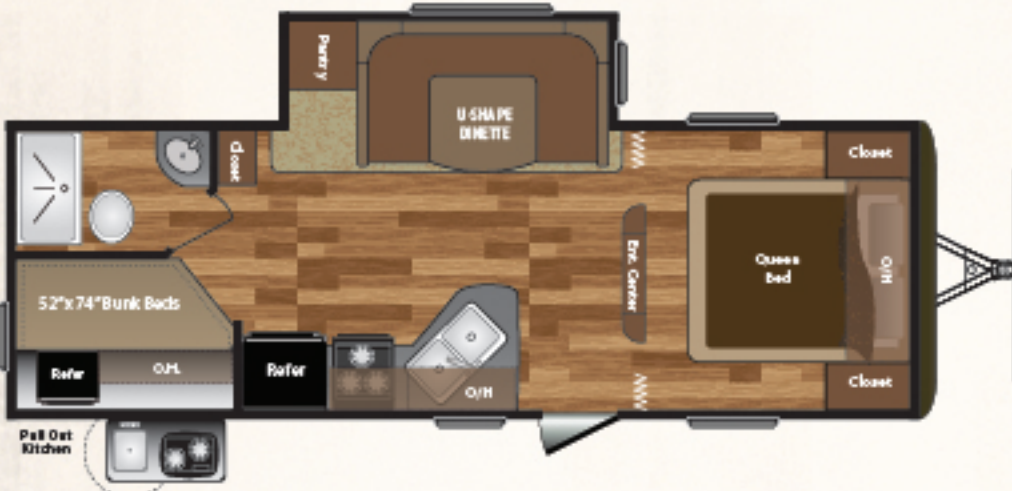

RIGHT FEATURES. RIGHT PRICE. RIGHT NOW.

HIDEOUT

LHS SERIES

NEW

WEIGHT	CC	ITCH	LENGTH*	HEIGHT	FRESH WATER	WASTE WATER	GRAY WATER	LPG	
4573	2627	585	26' 4"	10' 3"	43	30	39	40	212LHS

WEIGHT	CC	ITCH	LENGTH*	HEIGHT	FRESH WATER	WASTE WATER	GRAY WATER	LPG	
5590	2020	610	28' 1"	11' 1"	43	30	39	40	232LHS