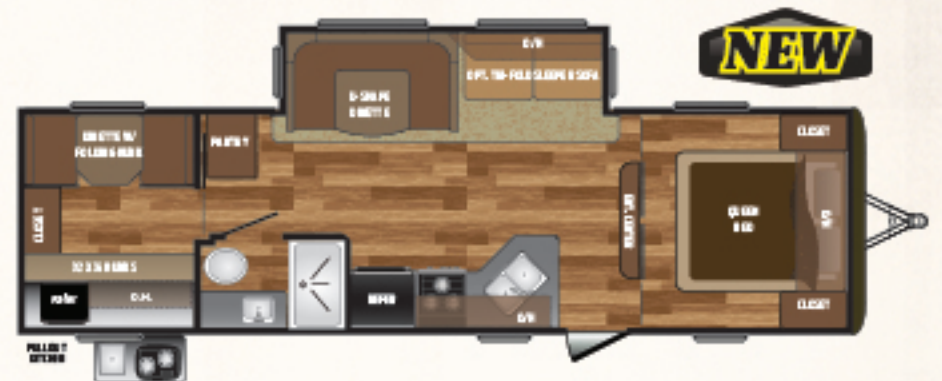

WEIGHT	CC	ITCH	LENGTH*	HEIGHT	FRESH WATER	WASTE WATER	GRAY WATER	LPG	
6958	2637	795	33' 4"	11' 0"	43	39	39	40	29BKS