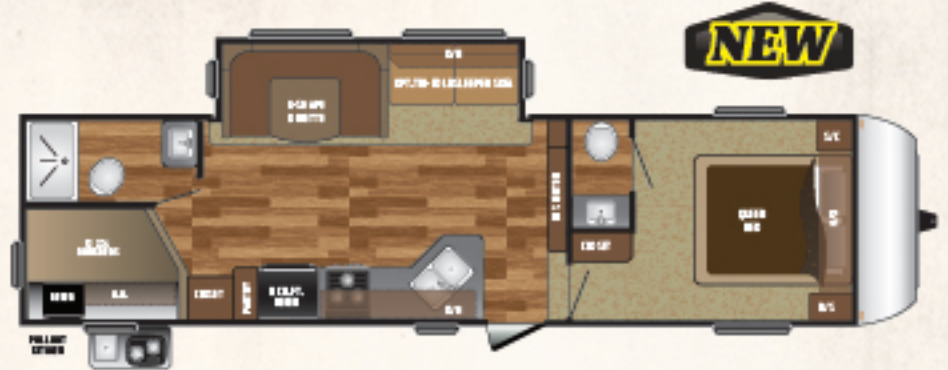

NEW

WEIGHT	CC	ITCH	LENGTH*	HEIGHT	FRESH WATER	WASTE WATER	GRAY WATER	LPG	
8095	2505	1615	32' 4"	11' 9"	43	69	30	60	281DBS