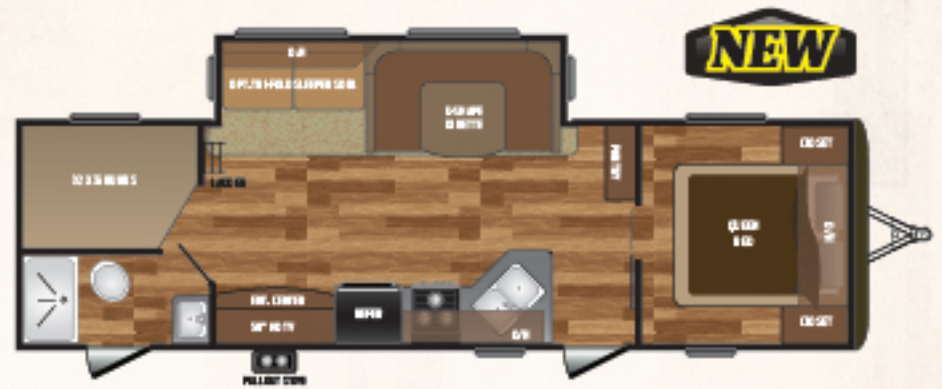

WEIGHT	CC	ITCH	LENGTH*	HEIGHT	FRESH WATER	WASTE WATER	GRAY WATER	LPG	
6857	2808	865	32' 9"	11' 0"	43	39	69	40	28BHS