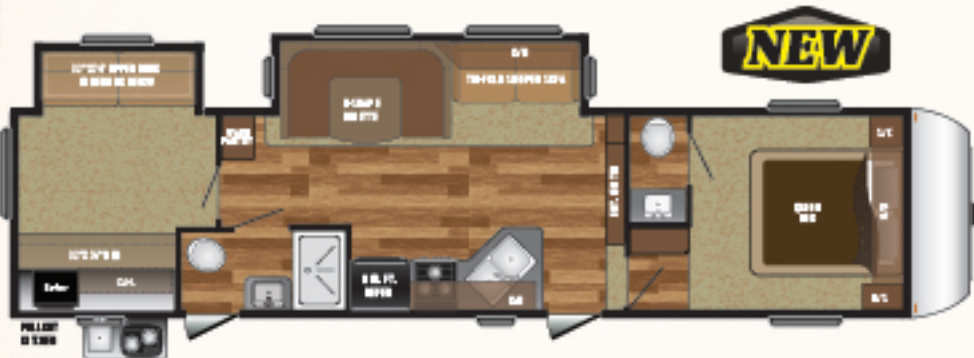

NEW

WEIGHT	CC	ITCH	LENGTH*	HEIGHT	FRESH WATER	WASTE WATER	GRAY WATER	LPG	
9062	2638	1820	35' 6"	11' 9"	43	39	78	60	308BHDS