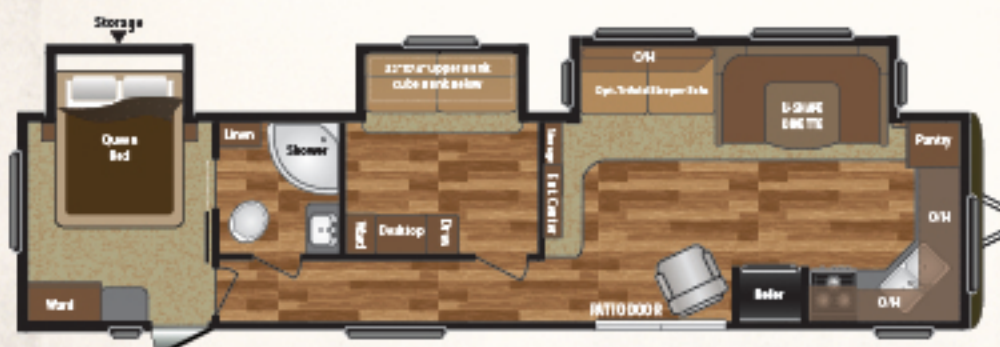

WEIGHT	CC	ITCH	LENGTH*	HEIGHT	FRESH WATER	WASTE WATER	GRAY WATER	LPG	
9179	1821	1200	39' 11"	11' 4"	43	39	78	60	38FKTS