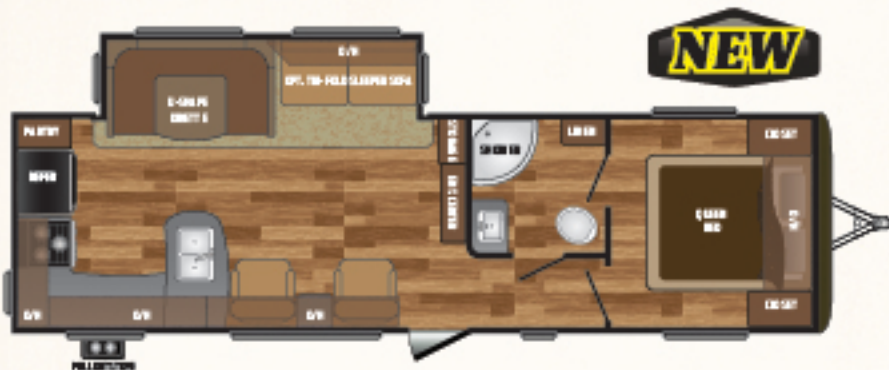

WEIGHT	CC	ITCH	LENGTH*	HEIGHT	FRESH WATER	WASTE WATER	GRAY WATER	LPG	
7053	2607	860	32' 11"	11' 0"	43	39	78	40	28RKS