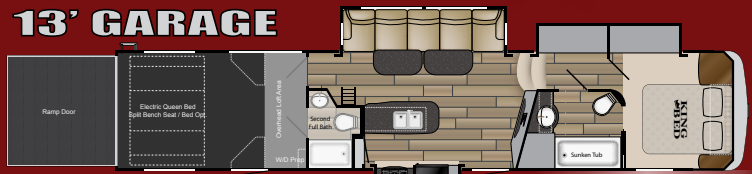

EDGE

LET'S GO!

Visit HEARTLAND on:

13' GARAGE

Length: 38'8" Dry weight: 13,360 Hitch: 3,470 Garage: 13'0"

11' GARAGE

Length: 38' 6" Dry weight: 14,605 Hitch: 3,155 Garage: 11' 3 3/4"

Edge 351
shown in
BRANDY
decor

13' GARAGE

ED 386

Length: 41' 6" Dry weight: 14,255 Hitch: 3,330 Garage: 13'0"

13' GARAGE

ED 399

Length: 43'3" Dry weight: 15,260 Hitch: 3,640 Garage: 12' 11¹³/₁₆"

5 GREAT EDGE Constructions Standards:

1. Plywood in Garage
2. Max Vent Windows
3. 48hr Cure Time Lamination Process
4. Solid Surface Countertops in Kitchen
5. Aluminum 4 step entry