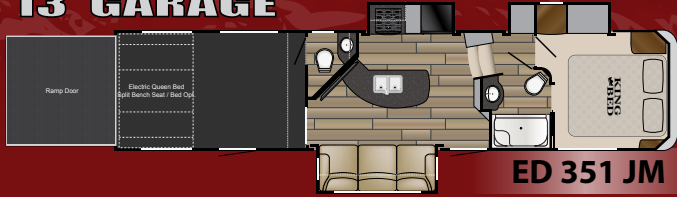

EDGE

LET'S GO!

Visit HEARTLAND on:

13' GARAGE

Length: 38'8" Dry weight: 13,360 Hitch: 3,470 Garage: 13'0"

11' GARAGE

Length: 38' 6" Dry weight: 14,605 Hitch: 3,155 Garage: 11' 3 3/4"

Edge 351
shown in
BRANDY
decor

13' GARAGE

ED 386

Length: 41' 6" Dry weight: 14,255 Hitch: 3,330 Garage: 13'0"

13' GARAGE

ED 399

Length: 43'3" Dry weight: 15,260 Hitch: 3,640 Garage: 12' 11¹³/₁₆"

5 GREAT EDGE Constructions Standards:

1. Plywood in Garage
2. Max Vent Windows
3. 48hr Cure Time Lamination Process
4. Solid Surface Countertops in Kitchen
5. Aluminum 4 step entry