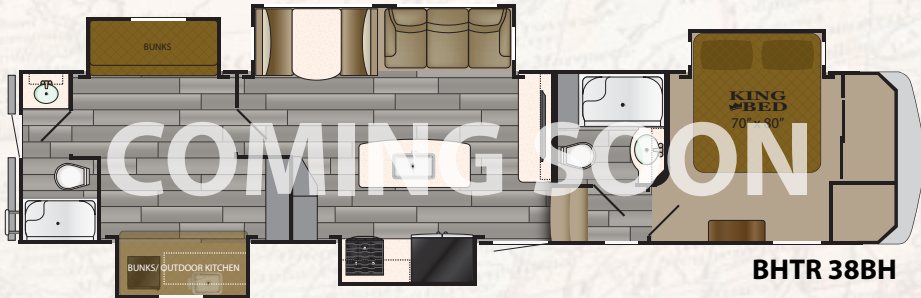

TRAVELER

Great Smokey Mountains

Yosemite

Grand Canyon

Rocky Mountain

Yellowstone

Grand Teton

Olympic National Park

Acadia National Park

Glacier National Park

Zion National Park