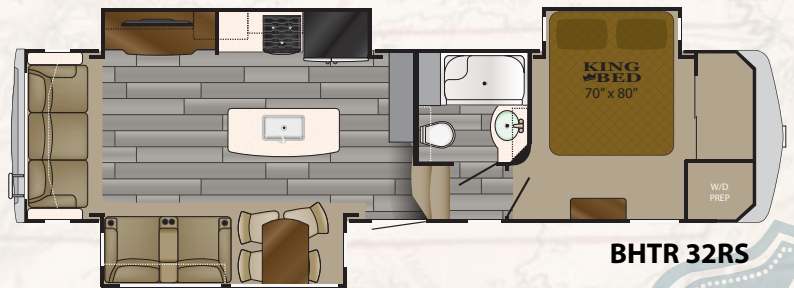

Fieldstone

BHTR 31RL

BHTR 32RS

BHTR 37SS

R Values - Roof R34 • Walls R11 • Floor R32 • Bath Deck R14 • Slide Floor R14 • Front Cap & Rear Wall R14

BIGHORN TRAVELER	GVWR	UVW	PIN WEIGHT	LENGTH OVERALL	EXTERIOR HEIGHT
31RL	16,000	11,333	2,355	34'11"	13'3"
32RS	16,000	11,450	2,290	35'1"	13'3"
37SS	16,000	12,912	2,260	40'0"	13'3"
39MB	16,000	13,433	2,525	41'11"	13'3"
39RD	16,000	13,473	2,625	41'11"	13'3"
39FL	16,000	13,478	3,100	42'5"	13'3"
38BH	16,000	TBD	TBD	TBD	13'3"