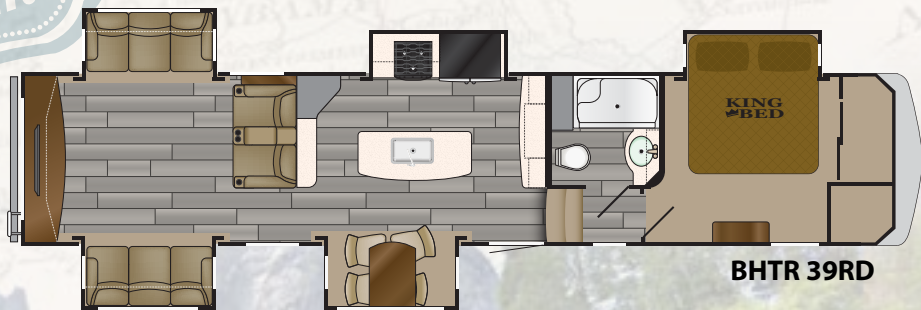

TRAVELER

Great Smokey Mountains

Yosemite

Grand Canyon

Rocky Mountain

Yellowstone

Grand Teton

Olympic National Park

Acadia National Park

Glacier National Park

Zion National Park