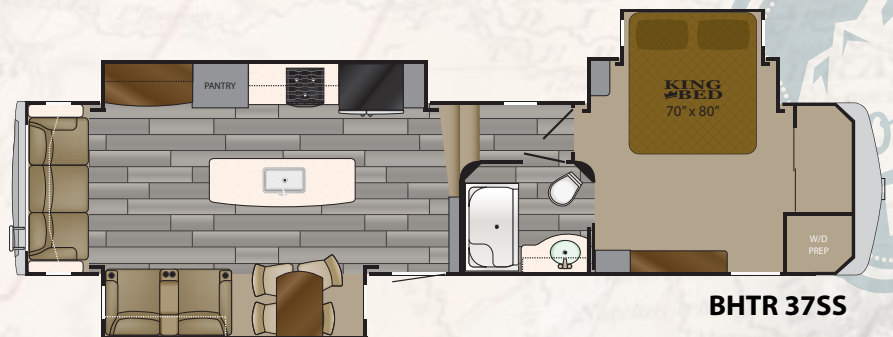

Fieldstone

BHTR 31RL

BHTR 32RS

BHTR 37SS

R Values - Roof R34 • Walls R11 • Floor R32 • Bath Deck R14 • Slide Floor R14 • Front Cap & Rear Wall R14

BIGHORN TRAVELER	GVWR	UVW	PIN WEIGHT	LENGTH OVERALL	EXTERIOR HEIGHT
31RL	16,000	11,333	2,355	34'11"	13'3"
32RS	16,000	11,450	2,290	35'1"	13'3"
37SS	16,000	12,912	2,260	40'0"	13'3"
39MB	16,000	13,433	2,525	41'11"	13'3"
39RD	16,000	13,473	2,625	41'11"	13'3"
39FL	16,000	13,478	3,100	42'5"	13'3"
38BH	16,000	TBD	TBD	TBD	13'3"