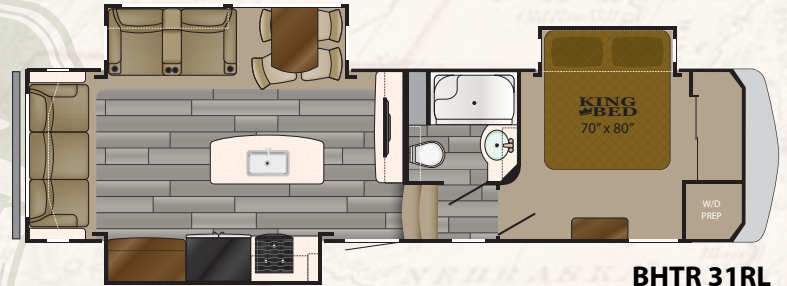

Fieldstone

BHTR 31RL

BHTR 32RS

BHTR 37SS

R Values - Roof R34 • Walls R11 • Floor R32 • Bath Deck R14 • Slide Floor R14 • Front Cap & Rear Wall R14

BIGHORN TRAVELER	GVWR	UVW	PIN WEIGHT	LENGTH OVERALL	EXTERIOR HEIGHT
31RL	16,000	11,333	2,355	34'11"	13'3"
32RS	16,000	11,450	2,290	35'1"	13'3"
37SS	16,000	12,912	2,260	40'0"	13'3"
39MB	16,000	13,433	2,525	41'11"	13'3"
39RD	16,000	13,473	2,625	41'11"	13'3"
39FL	16,000	13,478	3,100	42'5"	13'3"
38BH	16,000	TBD	TBD	TBD	13'3"

Popular Options

12 Cuft. Gas/Electric Refer
Generator Prep
5.5 Onan Generator
Booth Dinette (39MB, 38BH Only)
2 Residential Recliners
70" Flip Sofa IPO Bunks (39MB)
32" TV In Bedroom
32" TV In Bunkroom (39MB, 38BH)
Queen Bed
2nd 13.5K A/C In Bedroom
Dual Pane Windows