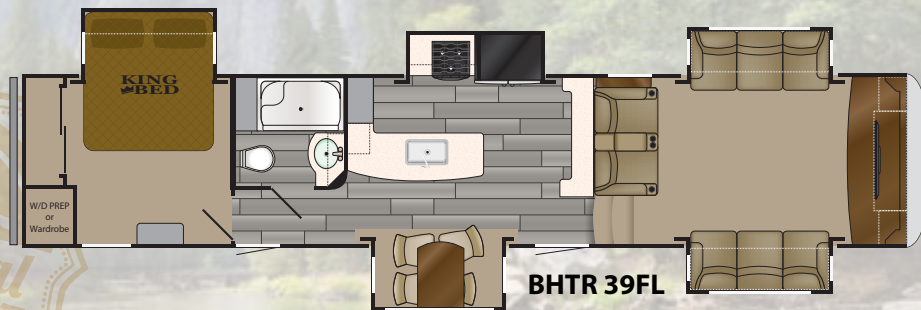

TRAVELER

Great Smokey Mountains

Yosemite

Grand Canyon

Rocky Mountain

Yellowstone

Grand Teton

Olympic National Park

Acadia National Park

Glacier National Park

Zion National Park