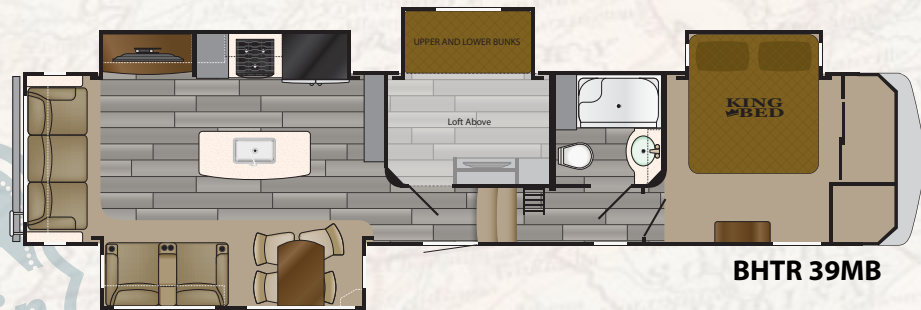

TRAVELER

Great Smokey Mountains

Yosemite

Grand Canyon

Rocky Mountain

Yellowstone

Grand Teton

Olympic National Park

Acadia National Park

Glacier National Park

Zion National Park