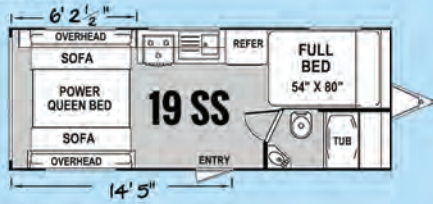

Travel Trailers

SS MODELS