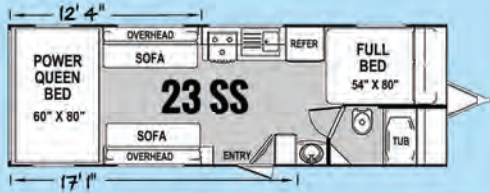

Travel Trailers

SS MODELS