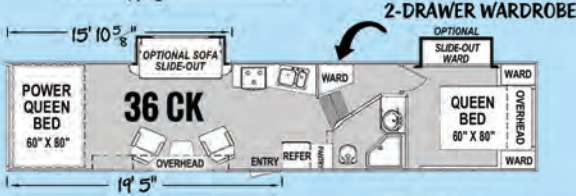

Fifth Wheels

GS MODELS

Our Best Sellers!

CK MODELS

CR MODELS

Specs	CK MODELS			CR MODELS			GS MODELS			40 SRSS6
	29CK	33CK	36CK	32CR	35CR	40CR	34GS	37GS	40GS	
Overall Length	30' 5"	34' 10"	37' 10"	34' 10"	37' 10"	41'	36' 3"	39' 3"	42' 5"	46' 5"
Overall Width	102"	102"	102"	102"	102"	102"	102"	102"	102"	102"
Overall Height*	12' 3"	13' 1"	13' 1"	13' 1"	13' 1"	13' 1"	13' 1"	13' 1"	13' 1"	13' 1"
GVWR	11,550	13,800	13,800	13,800	13,800	17,500	13,800	15,000	17,500	20,500
Dry Weight (lbs)**	8,330	10,100	10,620	9,530	10,780	11,880	10,580	11,420	13,020	14,280
Hitch Weight (lbs)	1,950	2,150	2,200	2,260	2,250	2,880	2,200	2,200	2,950	3,500
Axle Weight (lbs)	5,430	6,490	7,240	6,490	7,320	8,140	6,900	7,300	9,300	9,640
Axle Quantity	2	2	2	2	2	3	2	2	3	3
Axle Capacity (lbs)	6,000	7,000	7,000	7,000	7,000	7,000	7,000	7,000	7,000	7,000
Cargo Capacity***	3,220	3,700	3,180	4,270	3,020	5,620	3,220	3,580	4,480	6,220
Tire Size	16"	16"	16"	16"	16"	16"	16"	16"	16"	16"
Fresh Water (gal)	100	160	160	160	160	160	160	160	160	160
Gray Water (gal)	50	50	50	50	50	50	50	50	50	50
Black Tank (gal)	50	50	50	50	50	50	50	50	50	50

* Overall Height: From the ground to the top of the A/C.

** Dry Weight: Measured from standard build. Dry weight will vary with options.

*** Cargo Capacity: Measured in pounds. Weight of water, LP gas, fuel and options are not included in payload.