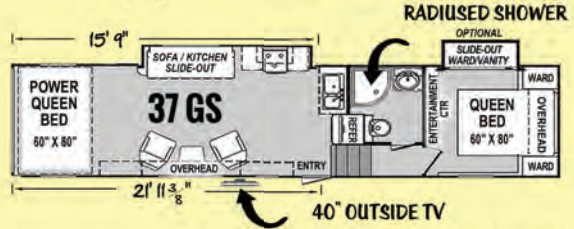

GS MODELS

Our Best Sellers!