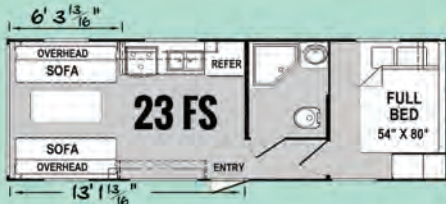

Travel Trailers

SS MODELS

FS MODELS

Specs

	SS MODELS		FS MODELS	
	19SS	23SS	23FS	25FS
Overall Length	24' 4"	29'	27'	29'
Overall Width	102"	102"	102"	102"
Overall Height *	11' 7"	11' 7"	11' 7"	11' 7"
GVWR (lbs)	8,200	9,900	9,900	9,900
Dry Weight (lbs)**	5,220	6,240	6,060	6,340
Hitch Weight (lbs)	620	800	1,000	980
Axle Weight (lbs)	4,600	5,440	5,060	5,360
Axle Capacity (lbs)	4,400	5,200	5,200	5,200
Cargo Capacity***	2,980	3,660	3,840	3,560
Tire Size	15"	15"	15"	15"
Fresh Water (gal)	100	100	100	100
Gray Water (gal)	32	40	40	40
Black Tank (gal)	32	40	40	40

* Overall Height: From the ground to the top of the A/C.

** Dry Weight: Measured from standard build. Dry weight will vary with options.

*** Cargo Capacity: (lbs) Weight of water, LP gas, fuel and options are not included in payload.

Chassis

	19SS	23SS	23FS	25FS
102" Wide Body Platform	STD	STD	STD	STD
15" Deluxe Aluminum Alloy Wheels (IPO Chrome)	n/a	OPT	OPT	OPT
Laminated Ramp Door w/Full-Length Latches	STD	STD	STD	STD
Fiberglass, Laminated Aluminum-Framed Sidewalls	STD	STD	STD	STD
Upgraded Suspension System	OPT	OPT	OPT	OPT
Molded Front Fiberglass Cap	n/a	n/a	n/a	n/a
Spare Tire & Carrier	STD	STD	STD	STD
Stab Jacks (2 Rear)	STD	STD	STD	STD

Exterior

	19SS	23SS	23FS	25FS
LED High-End Tail Lights	STD	STD	STD	STD
LED Running Lights	n/a	n/a	n/a	n/a
Manual Awning	STD	STD	STD	STD
Powered Awning	OPT	OPT	OPT	OPT
Integrated Rear Spoiler	STD	STD	STD	STD
Walk-on Roof w/Folding Ladder	n/a	n/a	n/a	n/a
Black Tank Flush	STD	STD	STD	STD
Dual LP Tanks	20 lbs	20 lbs	20 lbs	20 lbs

Interior