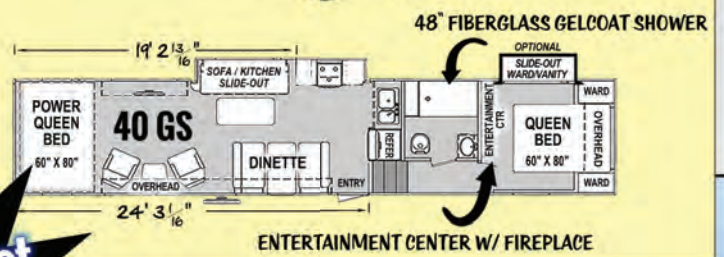

GS MODELS

Our Best Sellers!