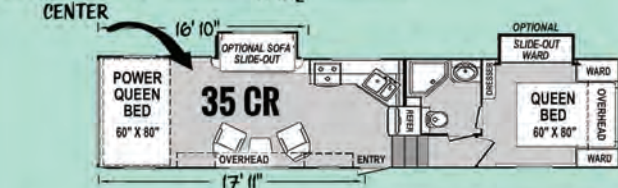

CR MODELS

Specs	CK MODELS			CR MODELS			GS MODELS			40 SRSS6
	29CK	33CK	36CK	32CR	35CR	40CR	34GS	37GS	40GS	
Overall Length	30' 5"	34' 10"	37' 10"	34' 10"	37' 10"	41'	36' 3"	39' 3"	42' 5"	46' 5"
Overall Width	102"	102"	102"	102"	102"	102"	102"	102"	102"	102"
Overall Height*	12' 3"	13' 1"	13' 1"	13' 1"	13' 1"	13' 1"	13' 1"	13' 1"	13' 1"	13' 1"
GVWR	11,550	13,800	13,800	13,800	13,800	17,500	13,800	15,000	17,500	20,500
Dry Weight (lbs)**	8,330	10,100	10,620	9,530	10,780	11,880	10,580	11,420	13,020	14,280
Hitch Weight (lbs)	1,950	2,150	2,200	2,260	2,250	2,880	2,200	2,200	2,950	3,500
Axle Weight (lbs)	5,430	6,490	7,240	6,490	7,320	8,140	6,900	7,300	9,300	9,640
Axle Quantity	2	2	2	2	2	3	2	2	3	3
Axle Capacity (lbs)	6,000	7,000	7,000	7,000	7,000	7,000	7,000	7,000	7,000	7,000
Cargo Capacity***	3,220	3,700	3,180	4,270	3,020	5,620	3,220	3,580	4,480	6,220
Tire Size	16"	16"	16"	16"	16"	16"	16"	16"	16"	16"
Fresh Water (gal)	100	160	160	160	160	160	160	160	160	160
Gray Water (gal)	50	50	50	50	50	50	50	50	50	50
Black Tank (gal)	50	50	50	50	50	50	50	50	50	50

* Overall Height: From the ground to the top of the A/C.

** Dry Weight: Measured from standard build. Dry weight will vary with options.

*** Cargo Capacity: Measured in pounds. Weight of water, LP gas, fuel and options are not included in payload.