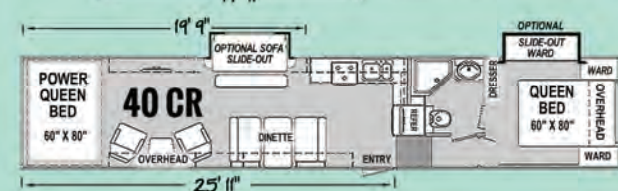

CR MODELS

Specs	CK MODELS			CR MODELS			GS MODELS			40 SRSS6
	29CK	33CK	36CK	32CR	35CR	40CR	34GS	37GS	40GS	
Overall Length	30' 5"	34' 10"	37' 10"	34' 10"	37' 10"	41'	36' 3"	39' 3"	42' 5"	46' 5"
Overall Width	102"	102"	102"	102"	102"	102"	102"	102"	102"	102"
Overall Height*	12' 3"	13' 1"	13' 1"	13' 1"	13' 1"	13' 1"	13' 1"	13' 1"	13' 1"	13' 1"
GVWR	11,550	13,800	13,800	13,800	13,800	17,500	13,800	15,000	17,500	20,500
Dry Weight (lbs)**	8,330	10,100	10,620	9,530	10,780	11,880	10,580	11,420	13,020	14,280
Hitch Weight (lbs)	1,950	2,150	2,200	2,260	2,250	2,880	2,200	2,200	2,950	3,500
Axle Weight (lbs)	5,430	6,490	7,240	6,490	7,320	8,140	6,900	7,300	9,300	9,640
Axle Quantity	2	2	2	2	2	3	2	2	3	3
Axle Capacity (lbs)	6,000	7,000	7,000	7,000	7,000	7,000	7,000	7,000	7,000	7,000
Cargo Capacity***	3,220	3,700	3,180	4,270	3,020	5,620	3,220	3,580	4,480	6,220
Tire Size	16"	16"	16"	16"	16"	16"	16"	16"	16"	16"
Fresh Water (gal)	100	160	160	160	160	160	160	160	160	160
Gray Water (gal)	50	50	50	50	50	50	50	50	50	50
Black Tank (gal)	50	50	50	50	50	50	50	50	50	50

* Overall Height: From the ground to the top of the A/C.

** Dry Weight: Measured from standard build. Dry weight will vary with options.

*** Cargo Capacity: Measured in pounds. Weight of water, LP gas, fuel and options are not included in payload.