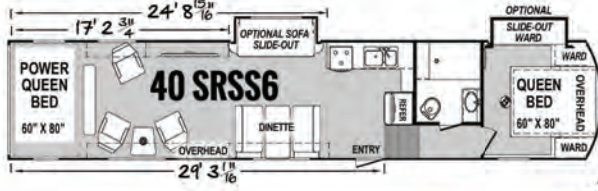

GS MODELS

Our Best Sellers!