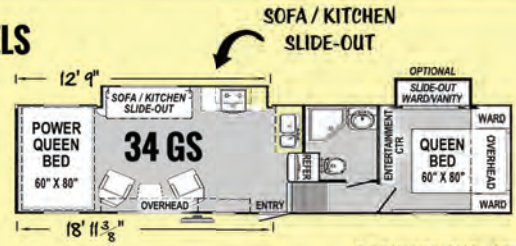

GS MODELS

Our Best Sellers!