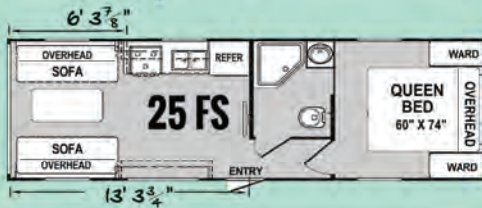

Travel Trailers

SS MODELS

FS MODELS

Specs

	SS MODELS		FS MODELS	
	19SS	23SS	23FS	25FS
Overall Length	24' 4"	29'	27'	29'
Overall Width	102"	102"	102"	102"
Overall Height *	11' 7"	11' 7"	11' 7"	11' 7"
GVWR (lbs)	8,200	9,900	9,900	9,900
Dry Weight (lbs)**	5,220	6,240	6,060	6,340
Hitch Weight (lbs)	620	800	1,000	980
Axle Weight (lbs)	4,600	5,440	5,060	5,360
Axle Capacity (lbs)	4,400	5,200	5,200	5,200
Cargo Capacity***	2,980	3,660	3,840	3,560
Tire Size	15"	15"	15"	15"
Fresh Water (gal)	100	100	100	100
Gray Water (gal)	32	40	40	40
Black Tank (gal)	32	40	40	40

* Overall Height: From the ground to the top of the A/C.

** Dry Weight: Measured from standard build. Dry weight will vary with options.

*** Cargo Capacity: (lbs) Weight of water, LP gas, fuel and options are not included in payload.

Chassis

	19SS	23SS	23FS	25FS
102" Wide Body Platform	STD	STD	STD	STD
15" Deluxe Aluminum Alloy Wheels (IPO Chrome)	n/a	OPT	OPT	OPT
Laminated Ramp Door w/Full-Length Latches	STD	STD	STD	STD
Fiberglass, Laminated Aluminum-Framed Sidewalls	STD	STD	STD	STD
Upgraded Suspension System	OPT	OPT	OPT	OPT
Molded Front Fiberglass Cap	n/a	n/a	n/a	n/a
Spare Tire & Carrier	STD	STD	STD	STD
Stab Jacks (2 Rear)	STD	STD	STD	STD

Exterior

	19SS	23SS	23FS	25FS
LED High-End Tail Lights	STD	STD	STD	STD
LED Running Lights	n/a	n/a	n/a	n/a
Manual Awning	STD	STD	STD	STD
Powered Awning	OPT	OPT	OPT	OPT
Integrated Rear Spoiler	STD	STD	STD	STD
Walk-on Roof w/Folding Ladder	n/a	n/a	n/a	n/a
Black Tank Flush	STD	STD	STD	STD
Dual LP Tanks	20 lbs	20 lbs	20 lbs	20 lbs

Interior