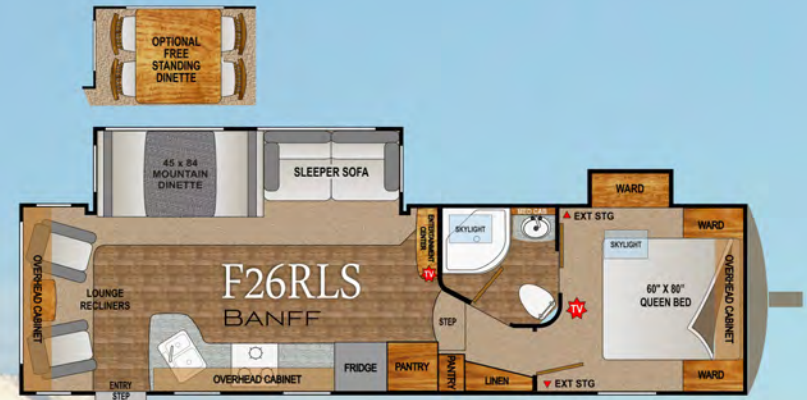

MID-PROFILE

DRY WEIGHT: 9125 ~ FLOOR LENGTH: 27'

MID-PROFILE

DRY WEIGHT: 9900 ~ FLOOR LENGTH: 30'

FULL-PROFILE

DRY WEIGHT: TBA ~ FLOOR LENGTH: 32'

FULL-PROFILE

DRY WEIGHT: TBA ~ FLOOR LENGTH: 33'