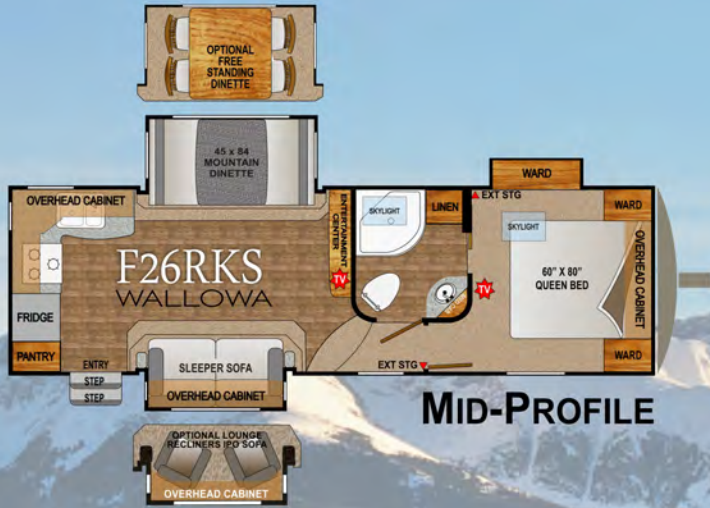

Mountain Luxury Bathroom

Premium Memory Foam
Hand Crafted Mattress

Bedroom TV

Mountain Luxury Bedding

MID-PROFILE

DRY WEIGHT: 8975 ~ FLOOR LENGTH: 27'

MID-PROFILE

DRY WEIGHT: TBA ~ FLOOR LENGTH: 27'

MID-PROFILE

DRY WEIGHT: 10050 ~ FLOOR LENGTH: 31'

FULL-PROFILE

DRY WEIGHT: TBA ~ FLOOR LENGTH: 32'

**AVAILABLE IN BOTH
MOUNTAIN SERIES
AND TITANIUM SERIES**

**ALL MODELS STANDARD
W/ 16\"/>**

**FIFTH WHEEL BRAND
DESIGNED FOR
3/4 & 1 TON TRUCKS**

MID-PROFILE

DRY WEIGHT: 9125 ~ FLOOR LENGTH: 27'

MID-PROFILE

DRY WEIGHT: 9900 ~ FLOOR LENGTH: 30'

FULL-PROFILE

DRY WEIGHT: TBA ~ FLOOR LENGTH: 32'

FULL-PROFILE

DRY WEIGHT: TBA ~ FLOOR LENGTH: 33'

GLACIER PEAK

**DRY WEIGHTS FROM
9000 TO 12000 LBS**

**FLOOR LENGTH
FROM 27FT TO 33FT**

LET YOUR OUTDOOR ADVENTURES BEGIN...

DIMENSIONS + CAPACITIES

Please check out our website, www.outdoorsrvmf.com, for standard/optional features, product videos, photo galleries & the most current product information.