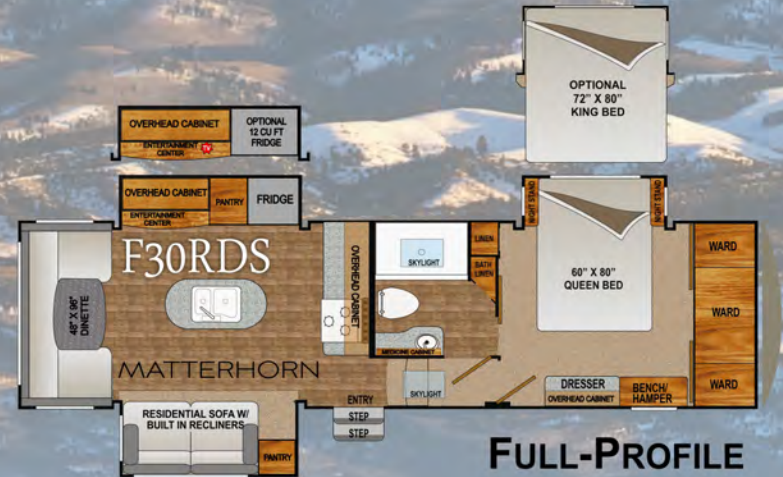

FULL-PROFILE

DRY WEIGHT: TBA ~ FLOOR LENGTH: 32'

**AVAILABLE IN BOTH
MOUNTAIN SERIES
AND TITANIUM SERIES**

**ALL MODELS STANDARD
W/ 16\"/>**

**FIFTH WHEEL BRAND
DESIGNED FOR
3/4 & 1 TON TRUCKS**