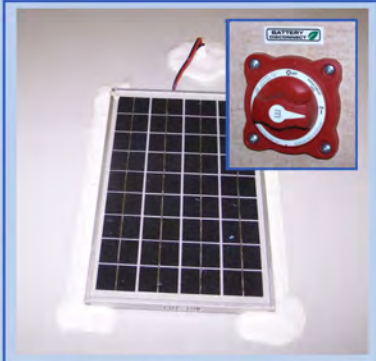

MOUNTAIN SERIES

Eco-Friendly Roof Mounted
Battery Saving Solar Panel
& Battery Disconnect