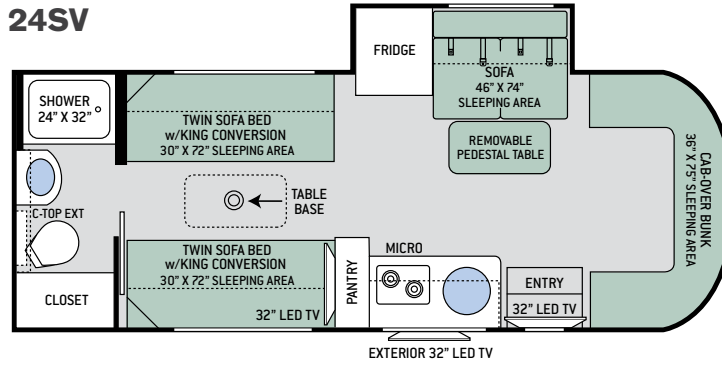

24SV | CARBON LINK | MILAN CHERRY | TWIN SOFA BEDS CONVERT TO KING SIZE BED

Floor Plans

24SA

24ST

24SR

24SV

24SS

OPTIONS