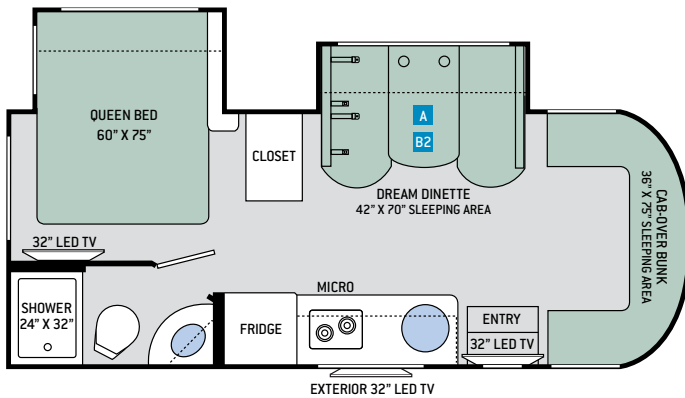

24SV | CARBON LINK | MILAN CHERRY | TWIN SOFA BEDS CONVERT TO KING SIZE BED

Floor Plans

24SA

24ST

24SR

24SV

24SS

OPTIONS