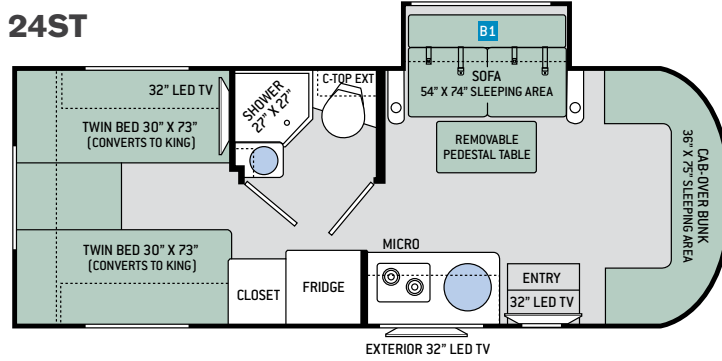

24SV | CARBON LINK | MILAN CHERRY | TWIN SOFA BEDS CONVERT TO KING SIZE BED

Floor Plans

24SA

24ST

24SR

24SV

24SS

OPTIONS