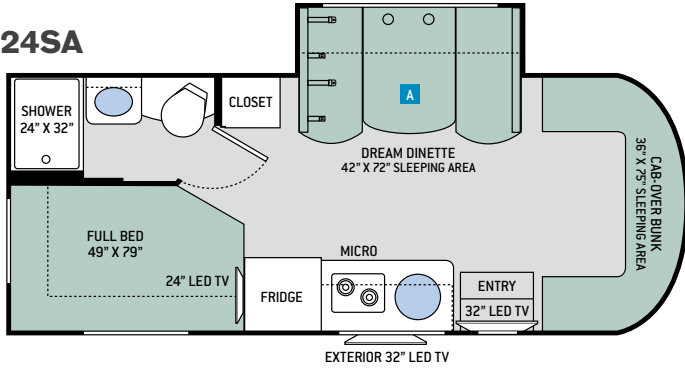

24SV | CARBON LINK | MILAN CHERRY | TWIN SOFA BEDS CONVERT TO KING SIZE BED

Floor Plans

24SA

24ST

24SR

24SV

24SS

OPTIONS