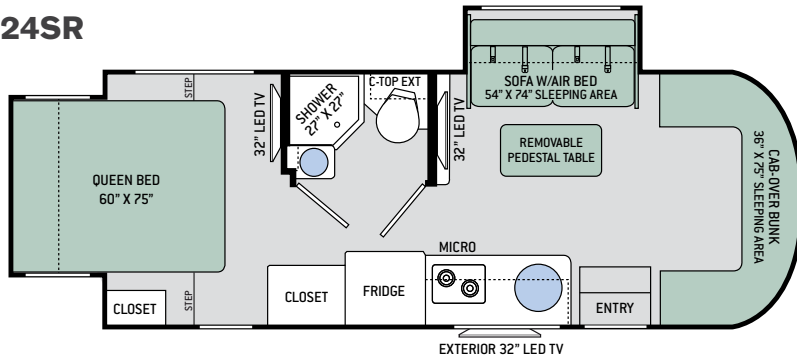

24SV | CARBON LINK | MILAN CHERRY | TWIN SOFA BEDS CONVERT TO KING SIZE BED

Floor Plans

24SA

24ST

24SR

24SV

24SS

OPTIONS