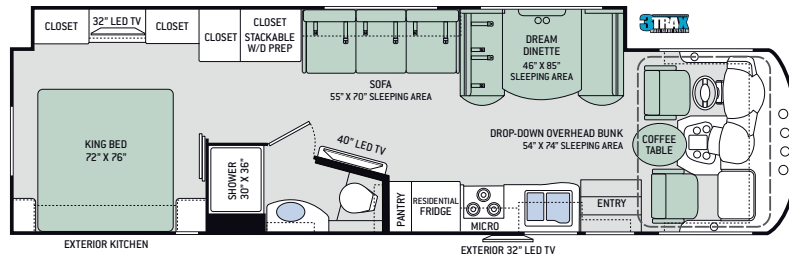

MIRAMAR[®]

BY THOR MOTOR COACH

 **THOR**[®]
MOTOR COACH

Made to fit.

Floor Plans

34.1

35.2

34.2

37.1 NEW

34.4

OPTIONS

3TRAX™ is our in-wall slideout system, housing all the moving and mechanical parts within the sidewall of the motorhome. This triple track design supports large rooms, like those found in full-wall slideouts, ensuring simple, reliable, maintenance-free operation. What sets 3TRAX™ apart is the patented rail system, in-floor roller guides and electric motor design. For more information, visit thormotorcoach.com/3TRAX.

Specifications

	34.1	34.2	34.4	35.2	37.1
Chassis	Ford	Ford	Ford	Ford	Ford
Gross Vehicle (GVWR)	22,000	22,000	22,000	22,000	24,000
Gross Combined (GCWR)	26,000	26,000	26,000	26,000	30,000
Wheel Base	242"	242"	242"	242"	262"
Exterior Length (w/out ladder)	35'-10"	35'-10"	35'-10"	36'-10"	38'-9"
Exterior Height (w/AC)	12'-9"	12'-9"	12'-9"	12'-9"	12'-9"
Exterior Width (w/out mirrors)	101"	101"	101"	101"	101"
Interior Height	82"	82"	82"	82"	82"
Awning Size	18'	20'	20'	20' & 3'-8"	20' & 3'-8"
Fuel (gal)	80	80	80	80	80
LPG (lbs)	105	105	105	105	105
Fresh Water (gal)	100	100	100	100	100
Waste Gray (gal)	40F-40R	40	41	40	40F-40R
Gray Water (gal)	40F-40R	43	40	40F-30R	40F-40R
Water Heater (gal)	6	6	6	6	10
Furnace (BTUs)	35,000	35,000	35,000	35,000	35,000
Exterior Storage Capacity (cu. ft.)	139.5	145 / 178 [†]	164 / 194 [†]	180	216