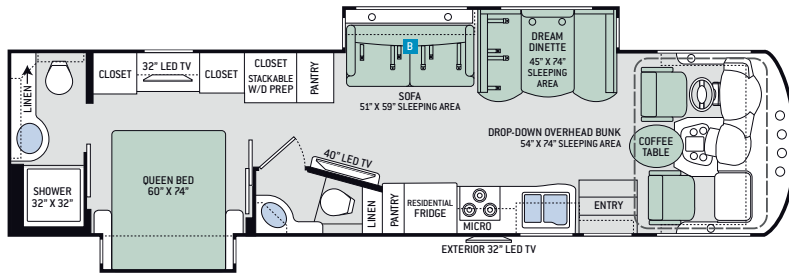

MIRAMAR[®]

BY THOR MOTOR COACH

 **THOR**[®]
MOTOR COACH

Made to fit.

Floor Plans

34.1

35.2

34.2

37.1 NEW

34.4

OPTIONS

3TRAX™ is our in-wall slideout system, housing all the moving and mechanical parts within the sidewall of the motorhome. This triple track design supports large rooms, like those found in full-wall slideouts, ensuring simple, reliable, maintenance-free operation. What sets 3TRAX™ apart is the patented rail system, in-floor roller guides and electric motor design. For more information, visit thormotorcoach.com/3TRAX.

Specifications

	34.1	34.2	34.4	35.2	37.1
Chassis	Ford	Ford	Ford	Ford	Ford
Gross Vehicle (GVWR)	22,000	22,000	22,000	22,000	24,000
Gross Combined (GCWR)	26,000	26,000	26,000	26,000	30,000
Wheel Base	242"	242"	242"	242"	262"
Exterior Length (w/out ladder)	35'-10"	35'-10"	35'-10"	36'-10"	38'-9"
Exterior Height (w/AC)	12'-9"	12'-9"	12'-9"	12'-9"	12'-9"
Exterior Width (w/out mirrors)	101"	101"	101"	101"	101"
Interior Height	82"	82"	82"	82"	82"
Awning Size	18'	20'	20'	20' & 3'-8"	20' & 3'-8"
Fuel (gal)	80	80	80	80	80
LPG (lbs)	105	105	105	105	105
Fresh Water (gal)	100	100	100	100	100
Waste Gray (gal)	40F-40R	40	41	40	40F-40R
Gray Water (gal)	40F-40R	43	40	40F-30R	40F-40R
Water Heater (gal)	6	6	6	6	10
Furnace (BTUs)	35,000	35,000	35,000	35,000	35,000
Exterior Storage Capacity (cu. ft.)	139.5	145 / 178 [†]	164 / 194 [†]	180	216