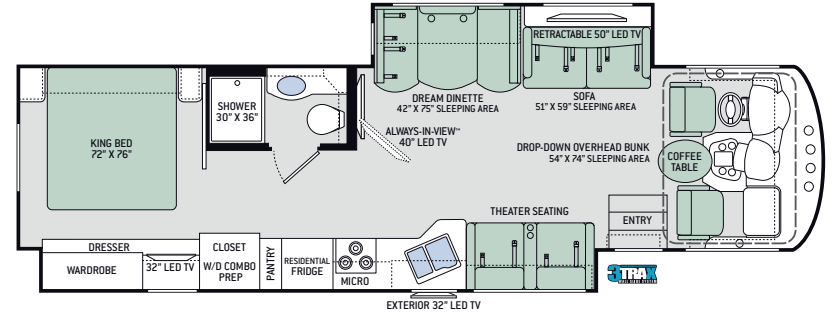

MIRAMAR[®]

BY THOR MOTOR COACH

 **THOR**[®]
MOTOR COACH

Made to fit.

Floor Plans

34.1

35.2

34.2

37.1 NEW

34.4

OPTIONS

3TRAX™ is our in-wall slideout system, housing all the moving and mechanical parts within the sidewall of the motorhome. This triple track design supports large rooms, like those found in full-wall slideouts, ensuring simple, reliable, maintenance-free operation. What sets 3TRAX™ apart is the patented rail system, in-floor roller guides and electric motor design. For more information, visit thormotorcoach.com/3TRAX.

INTERIOR

- Rubber Tread Entry Steps with Lighted Step Well
- Residential Vinyl Flooring Throughout
- 82" Interior Ceiling Height
- Soft Vinyl Ceiling
- LED Lighting
- Ceiling Ducted Air Conditioning System
- High-Gloss Glazed Cabinetry with Solid Wood Raised Panel Cabinet Doors & Nickel Finish Hardware
- Full Extension Metal Ball-Bearing Metal Drawer Guides
- Leatherette Dream Dinette® Booth (34.1, 34.2, 34.3, 35.2 & 37.1)
- Buffet Dinette with Four (4) Chairs - Includes Two (2) Folding Chairs (34.4)
- Leatherette Theater Seating (34.4 & 35.2)
- Leatherette Sofa Bed (34.1, 34.2, 35.2 & 37.1)
- Lambrequin Window Treatments
- Window Privacy Roller Shades

INTERIOR OPTIONS

- Leatherette Sofa Bed (34.4)
- Leatherette Theater Seating (34.1 & 37.1)
- Electric Fireplace w/Remote Control (34.1, 34.2 & 37.1)

KITCHEN

- 11 cu. ft. Residential Refrigerator with Ice Maker
- 3-Burner Gas Cooktop with Oven
- 30" Over-the-Range Microwave Oven
- Solid Surface Stove & Sink Covers
- Solid Surface Kitchen Countertops
- Under-Mount Double Bowl Sink
- Kitchen Appliance Garage (34.4)
- Extension Countertop Drawer (33.5 & 34.4)
- Pantry