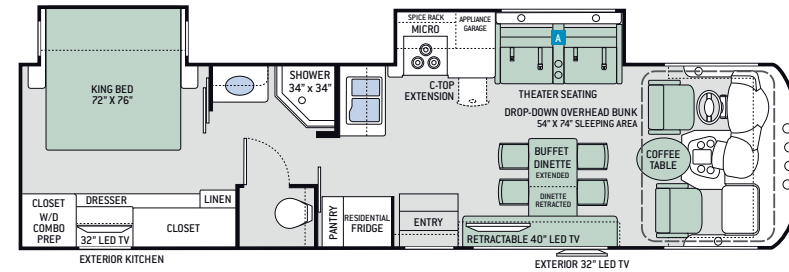

MIRAMAR[®]

BY THOR MOTOR COACH

 **THOR**[®]
MOTOR COACH

Made to fit.

Floor Plans

34.1

35.2

34.2

37.1 NEW

34.4

OPTIONS

3TRAX™ is our in-wall slideout system, housing all the moving and mechanical parts within the sidewall of the motorhome. This triple track design supports large rooms, like those found in full-wall slideouts, ensuring simple, reliable, maintenance-free operation. What sets 3TRAX™ apart is the patented rail system, in-floor roller guides and electric motor design. For more information, visit thormotorcoach.com/3TRAX.

Specifications

	34.1	34.2	34.4	35.2	37.1
Chassis	Ford	Ford	Ford	Ford	Ford
Gross Vehicle (GVWR)	22,000	22,000	22,000	22,000	24,000
Gross Combined (GCWR)	26,000	26,000	26,000	26,000	30,000
Wheel Base	242"	242"	242"	242"	262"
Exterior Length (w/out ladder)	35'-10"	35'-10"	35'-10"	36'-10"	38'-9"
Exterior Height (w/AC)	12'-9"	12'-9"	12'-9"	12'-9"	12'-9"
Exterior Width (w/out mirrors)	101"	101"	101"	101"	101"
Interior Height	82"	82"	82"	82"	82"
Awning Size	18'	20'	20'	20' & 3'-8"	20' & 3'-8"
Fuel (gal)	80	80	80	80	80
LPG (lbs)	105	105	105	105	105
Fresh Water (gal)	100	100	100	100	100
Waste Gray (gal)	40F-40R	40	41	40	40F-40R
Gray Water (gal)	40F-40R	43	40	40F-30R	40F-40R
Water Heater (gal)	6	6	6	6	10
Furnace (BTUs)	35,000	35,000	35,000	35,000	35,000
Exterior Storage Capacity (cu. ft.)	139.5	145 / 178 [†]	164 / 194 [†]	180	216