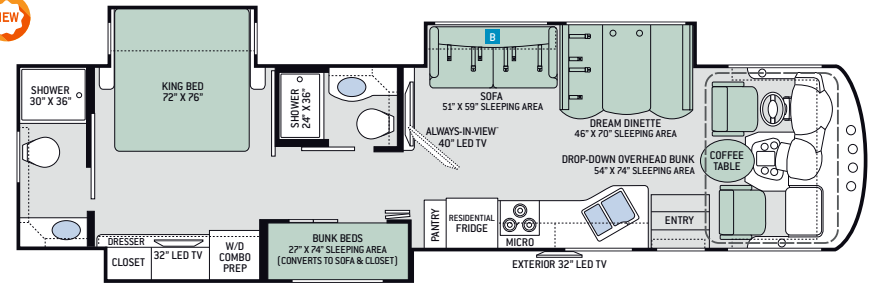

MIRAMAR[®]

BY THOR MOTOR COACH

 **THOR**[®]
MOTOR COACH

Made to fit.

Floor Plans

34.1

35.2

34.2

37.1 NEW

34.4

OPTIONS

3TRAX™ is our in-wall slideout system, housing all the moving and mechanical parts within the sidewall of the motorhome. This triple track design supports large rooms, like those found in full-wall slideouts, ensuring simple, reliable, maintenance-free operation. What sets 3TRAX™ apart is the patented rail system, in-floor roller guides and electric motor design. For more information, visit thormotorcoach.com/3TRAX.

Specifications

	34.1	34.2	34.4	35.2	37.1
Chassis	Ford	Ford	Ford	Ford	Ford
Gross Vehicle (GVWR)	22,000	22,000	22,000	22,000	24,000
Gross Combined (GCWR)	26,000	26,000	26,000	26,000	30,000
Wheel Base	242"	242"	242"	242"	262"
Exterior Length (w/out ladder)	35'-10"	35'-10"	35'-10"	36'-10"	38'-9"
Exterior Height (w/AC)	12'-9"	12'-9"	12'-9"	12'-9"	12'-9"
Exterior Width (w/out mirrors)	101"	101"	101"	101"	101"
Interior Height	82"	82"	82"	82"	82"
Awning Size	18'	20'	20'	20' & 3'-8"	20' & 3'-8"
Fuel (gal)	80	80	80	80	80
LPG (lbs)	105	105	105	105	105
Fresh Water (gal)	100	100	100	100	100
Waste Gray (gal)	40F-40R	40	41	40	40F-40R
Gray Water (gal)	40F-40R	43	40	40F-30R	40F-40R
Water Heater (gal)	6	6	6	6	10
Furnace (BTUs)	35,000	35,000	35,000	35,000	35,000
Exterior Storage Capacity (cu. ft.)	139.5	145 / 178 [†]	164 / 194 [†]	180	216