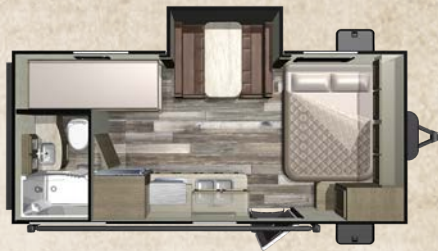

180BHS

Sleeps: 4-5