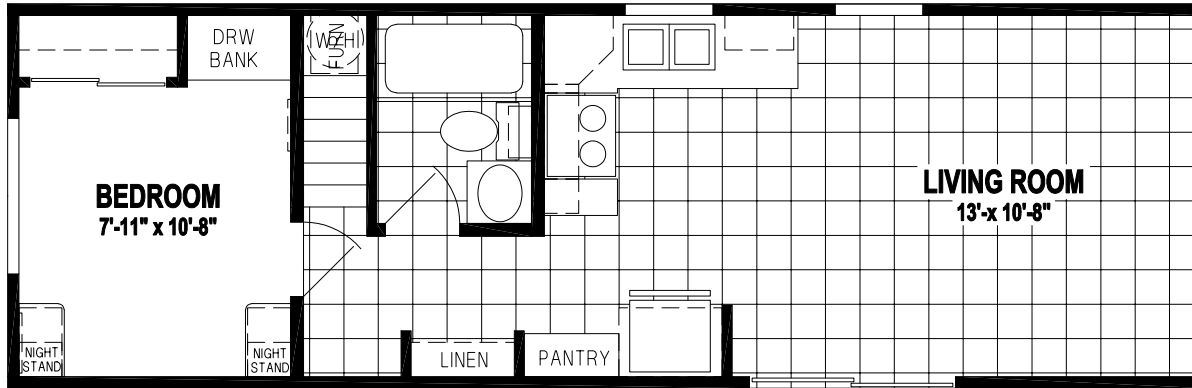

Sandie

Prime Park Model Series

399 SQ. FT. (Approximate) 1 Bedroom, 1 Bath

Last Updated: 11-14-22

LOFT STORAGE AREA

CHAMPION HOMES CENTER
77 Horseshoe Rd.
Leola, PA 17540

LE.ParkModelsDirect.com | 1-800-620-3759