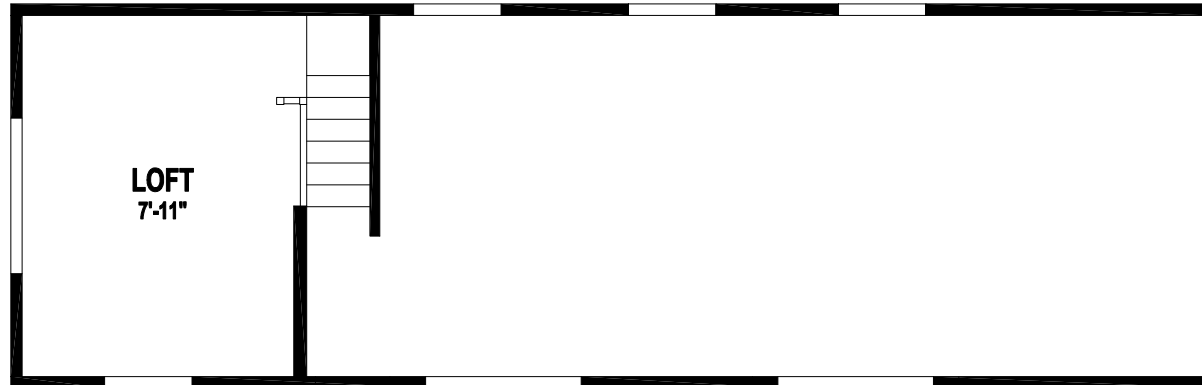

Sandie

Prime Park Model Series

399 SQ. FT. (Approximate) 1 Bedroom, 1 Bath

Last Updated: 11-14-22

LOFT STORAGE AREA

CHAMPION HOMES CENTER
77 Horseshoe Rd.
Leola, PA 17540

LE.ParkModelsDirect.com | 1-800-620-3759