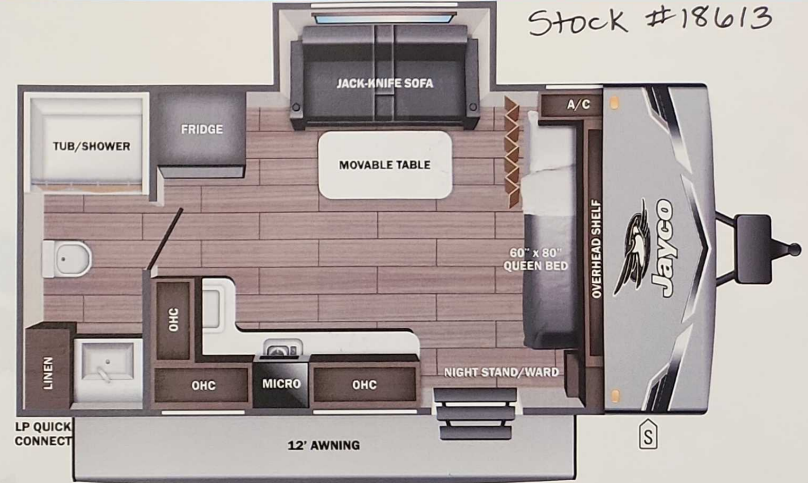

STANDARD EXTERIOR EQUIPMENT

STANDARD INTERIOR EQUIPMENT

CUSTOMER VALUE PACKAGE (MANDATORY)

Optional Equipment

OPTIONAL EQUIPMENT INSTALLED ON THIS VEHICLE
BY MANUFACTURER

Base price	23,993.00
USA STANDARDS	n/c
CUSTOMER VALUE PACKAGE	5,250.00
NO STX EDITION	n/c
13,500 BTU ROOF MOUNTED AC	593.00
METAL SIDEWALL	n/c
STANDARD RADIAL TIRES	n/c

UNIT TOTAL **29,836.00**

DEALER INSTALLED OPTIONS

Manufacturer's Suggested Retail Price **$29,836.00**

TOTAL AMOUNT DOES NOT INCLUDE STATE AND LOCAL TAXES OR LICENSE FEES. THE PRICE SHOWN ABOVE MAY OR MAY NOT BE REPRESENTATIVE OF THE ACTUAL SELLING PRICE OF SIMILAR RECREATION VEHICLES IN YOUR AREA.

Stock #18613