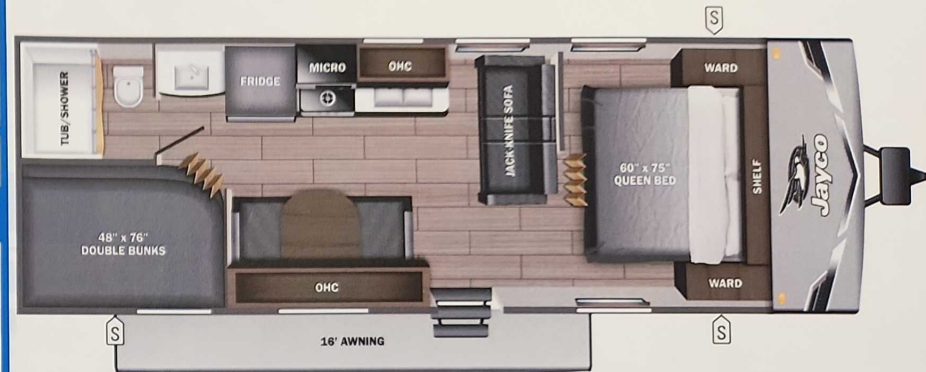

Manufacturer's Suggested Retail Price $31,656.00

TOTAL AMOUNT DOES NOT INCLUDE STATE AND LOCAL TAXES OR LICENSE FEES. THE PRICE SHOWN ABOVE MAY OR MAY NOT BE REPRESENTATIVE OF THE ACTUAL SELLING PRICE OF SIMILAR RECREATIONAL VEHICLES IN YOUR AREA.

Stock # 18612