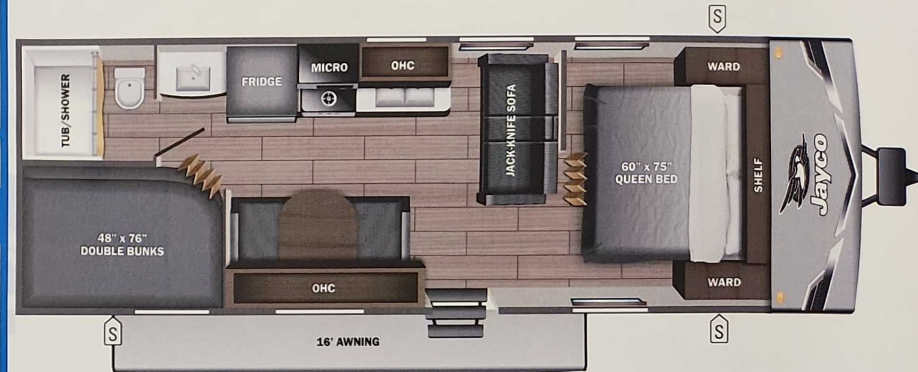

Manufacturer's Suggested Retail Price $31,656.00

TOTAL AMOUNT DOES NOT INCLUDE STATE AND LOCAL TAXES OR LICENSE FEES. THE PRICE SHOWN ABOVE MAY OR MAY NOT BE REPRESENTATIVE OF THE ACTUAL SELLING PRICE OF SIMILAR RECREATIONAL VEHICLES IN YOUR AREA.

Stock # 18611